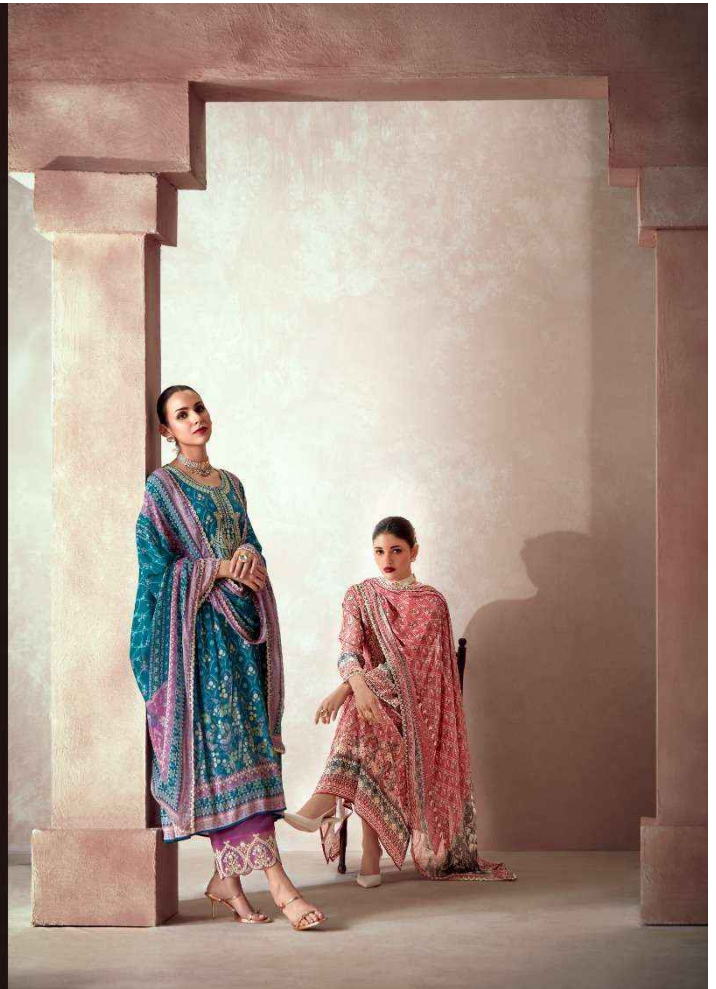

Elahéh

TOP

PURE PASHMINA STAPLE WITH DIGITAL PRINT, DORI EMBROIDERY ON NECKLINE AND SCALLOPED EMBROIDERY BORDER SLEEVES

DUPATTA

PURE CHINNON WITH DIGITAL PRINT AND SCALLOPED DORI EMBROIDERY BORDER

BOTTOM

PURE PASHMINA STAPLE WITH DORI SCALLOPED EMBROIDERY ON ORGANZA

Heer
BY KIMORA