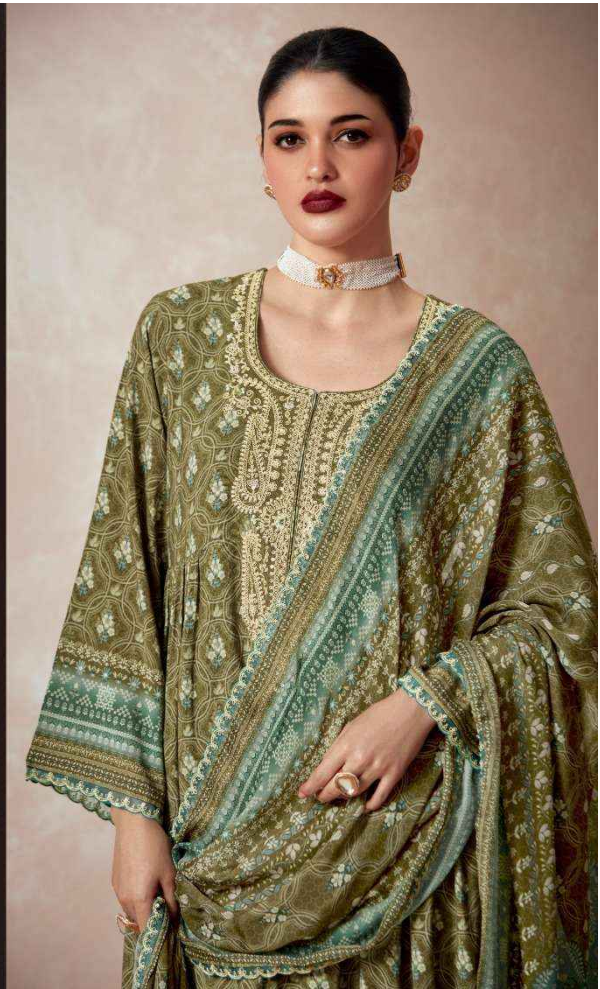

HEER

BY KIMORA

Elaheh

Heer

BY KIMORA

Divine Affair - Divine Beauty

9511

HEER
BY KIMORA

It will always have special relevance, without saying a word.

9512

Heer

BY KIMORA

9514

Heer
BY HIMORA
9513

Heer is a name of the person who is very beautiful and elegant.

HEER

BY KIMORA

Design inspired in fabric

9516

HEER
BY KIMORA

9515

The right shade speaks volumes, capturing grace and individuality without needing to say a word.

Elahéh

TOP

PURE PASHMINA STAPLE WITH DIGITAL PRINT, DORI EMBROIDERY ON NECKLINE AND SCALLOPED EMBROIDERY BORDER SLEEVES

DUPATTA

PURE CHINNON WITH DIGITAL PRINT AND SCALLOPED DORI EMBROIDERY BORDER

BOTTOM

PURE PASHMINA STAPLE WITH DORI SCALLOPED EMBROIDERY ON ORGANZA