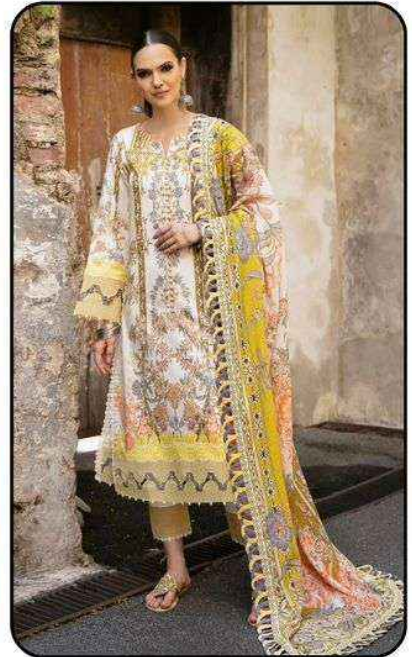

Style
1005

1001

1002

1003

1004

1005

1006

<u>TOP</u>
Pure Lawn Cotton - (2.40 MTR APX.)
<u>DUPATTA</u>
Mal-Mal Cotton - (2.25 MTR APX.)
<u>BOTTOM</u>
Pure Lawn Cotton - (2.00 MTR APX.)

Madhav[®]
Fashion
Firdous
Exclusive lawn collection
vol-01

Madhav[®]
Fashion

Firdous

Exclusive lawn collection

vol-01