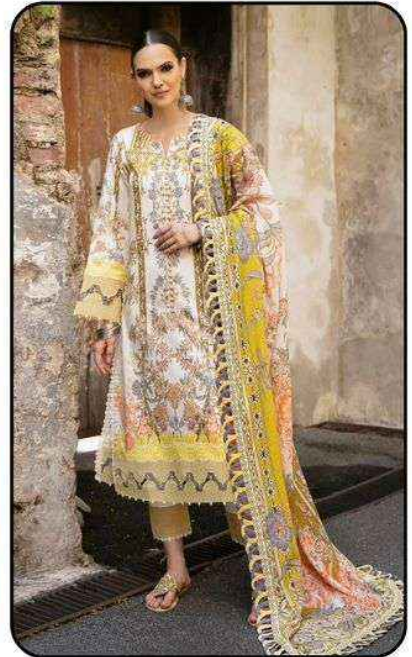

Style
1005

1001

1002

1003

1004

1005

1006

<u>TOP</u> Pure Lawn Cotton - (2.40 MTR APX.)
<u>DUPATTA</u> Mal-Mal Cotton - (2.25 MTR APX.)
<u>BOTTOM</u> Pure Lawn Cotton - (2.00 MTR APX.)

Madhav[®]
Fashion
Firdous
Exclusive lawn collection
vol-01

Madhav[®]
Fashion

Firdous

Exclusive lawn collection

vol-01