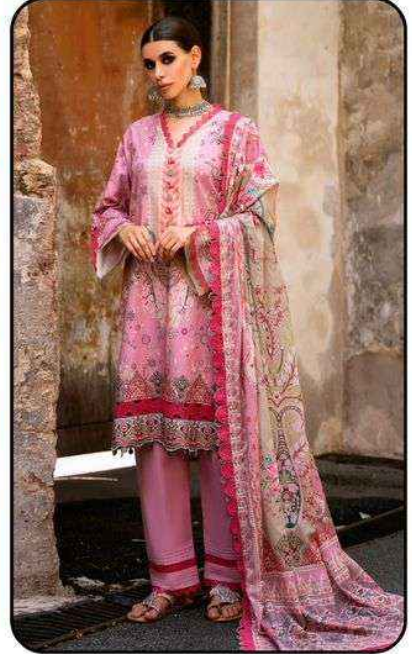

Madhav[®]
Fashion

Firdous

Exclusive lawn collection

vol-01

Madhav[®]
Fashion
Firdous
Exclusive lawn collection

MPJ
Style
1002

Madhav[®]
Fashion
Firdous
Exclusive lawn collection

MFI
Style
1001

Madhav[®]
Fashion
Firdous
Exclusive lawn collection

Style
1004

Madhav[®]
Fashion
Firdous
Exclusive lawn collection

MFI
Style
1003

Madhav[®]
Fashion
Firdous
Exclusive lawn collection

Style
1006

Madhav[®]
Fashion
Firdous
Exclusive lawn collection

Style
1005

1001

1002

1003

1004

1005

1006

<u>TOP</u>
Pure Lawn Cotton - (2.40 MTR APX.)
<u>DUPATTA</u>
Mal-Mal Cotton - (2.25 MTR APX.)
<u>BOTTOM</u>
Pure Lawn Cotton - (2.00 MTR APX.)