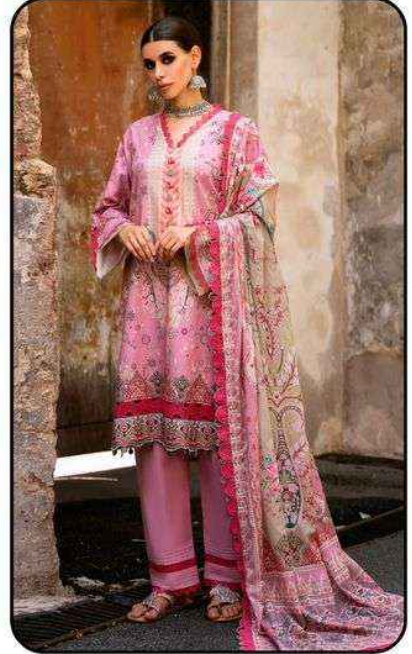

Madhav[®]
Fashion

Firdous

Exclusive lawn collection

vol-01

Madhav[®]
Fashion
Firdous
Exclusive lawn collection

MPJ
Style
1002

Madhav[®]
Fashion
Firdous
Exclusive lawn collection

Style
1001

Madhav[®]
Fashion
Firdous
Exclusive lawn collection

Style
1004

Madhav[®]
Fashion
Firdous
Exclusive lawn collection

Style
1003

Madhav[®]
Fashion
Firdous
Exclusive lawn collection

Style
1006

Madhav[®]
Fashion
Firdous
Exclusive lawn collection

Style
1005

1001

1002

1003

1004

1005

1006

<u>TOP</u> Pure Lawn Cotton - (2.40 MTR APX.)
<u>DUPATTA</u> Mal-Mal Cotton - (2.25 MTR APX.)
<u>BOTTOM</u> Pure Lawn Cotton - (2.00 MTR APX.)