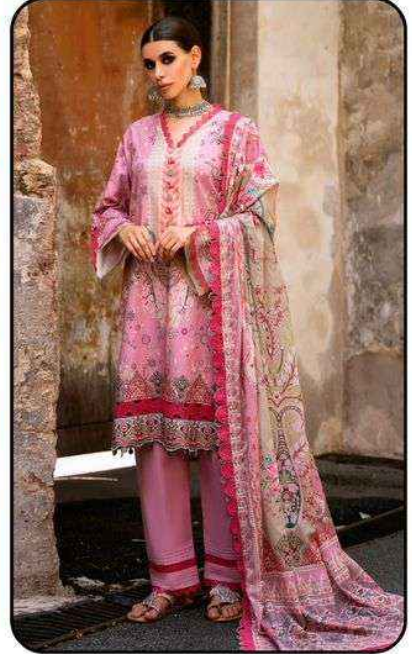

Madhav[®]
Fashion

Firdous

Exclusive lawn collection

vol-01

Madhav[®]
Fashion
Firdous
Exclusive lawn collection

MPJ
Style
1002

Madhav[®]
Fashion
Firdous
Exclusive lawn collection

MFI
Style
1001

Madhav[®]
Fashion
Firdous
Exclusive lawn collection

Style
1004

Madhav[®]
Fashion
Firdous
Exclusive lawn collection

Style
1003

Madhav[®]
Fashion
Firdous
Exclusive lawn collection

Style
1006

Madhav[®]
Fashion
Firdous
Exclusive lawn collection

Style
1005

1001

1002

1003

1004

1005

1006

<u>TOP</u> Pure Lawn Cotton - (2.40 MTR APX.)
<u>DUPATTA</u> Mal-Mal Cotton - (2.25 MTR APX.)
<u>BOTTOM</u> Pure Lawn Cotton - (2.00 MTR APX.)