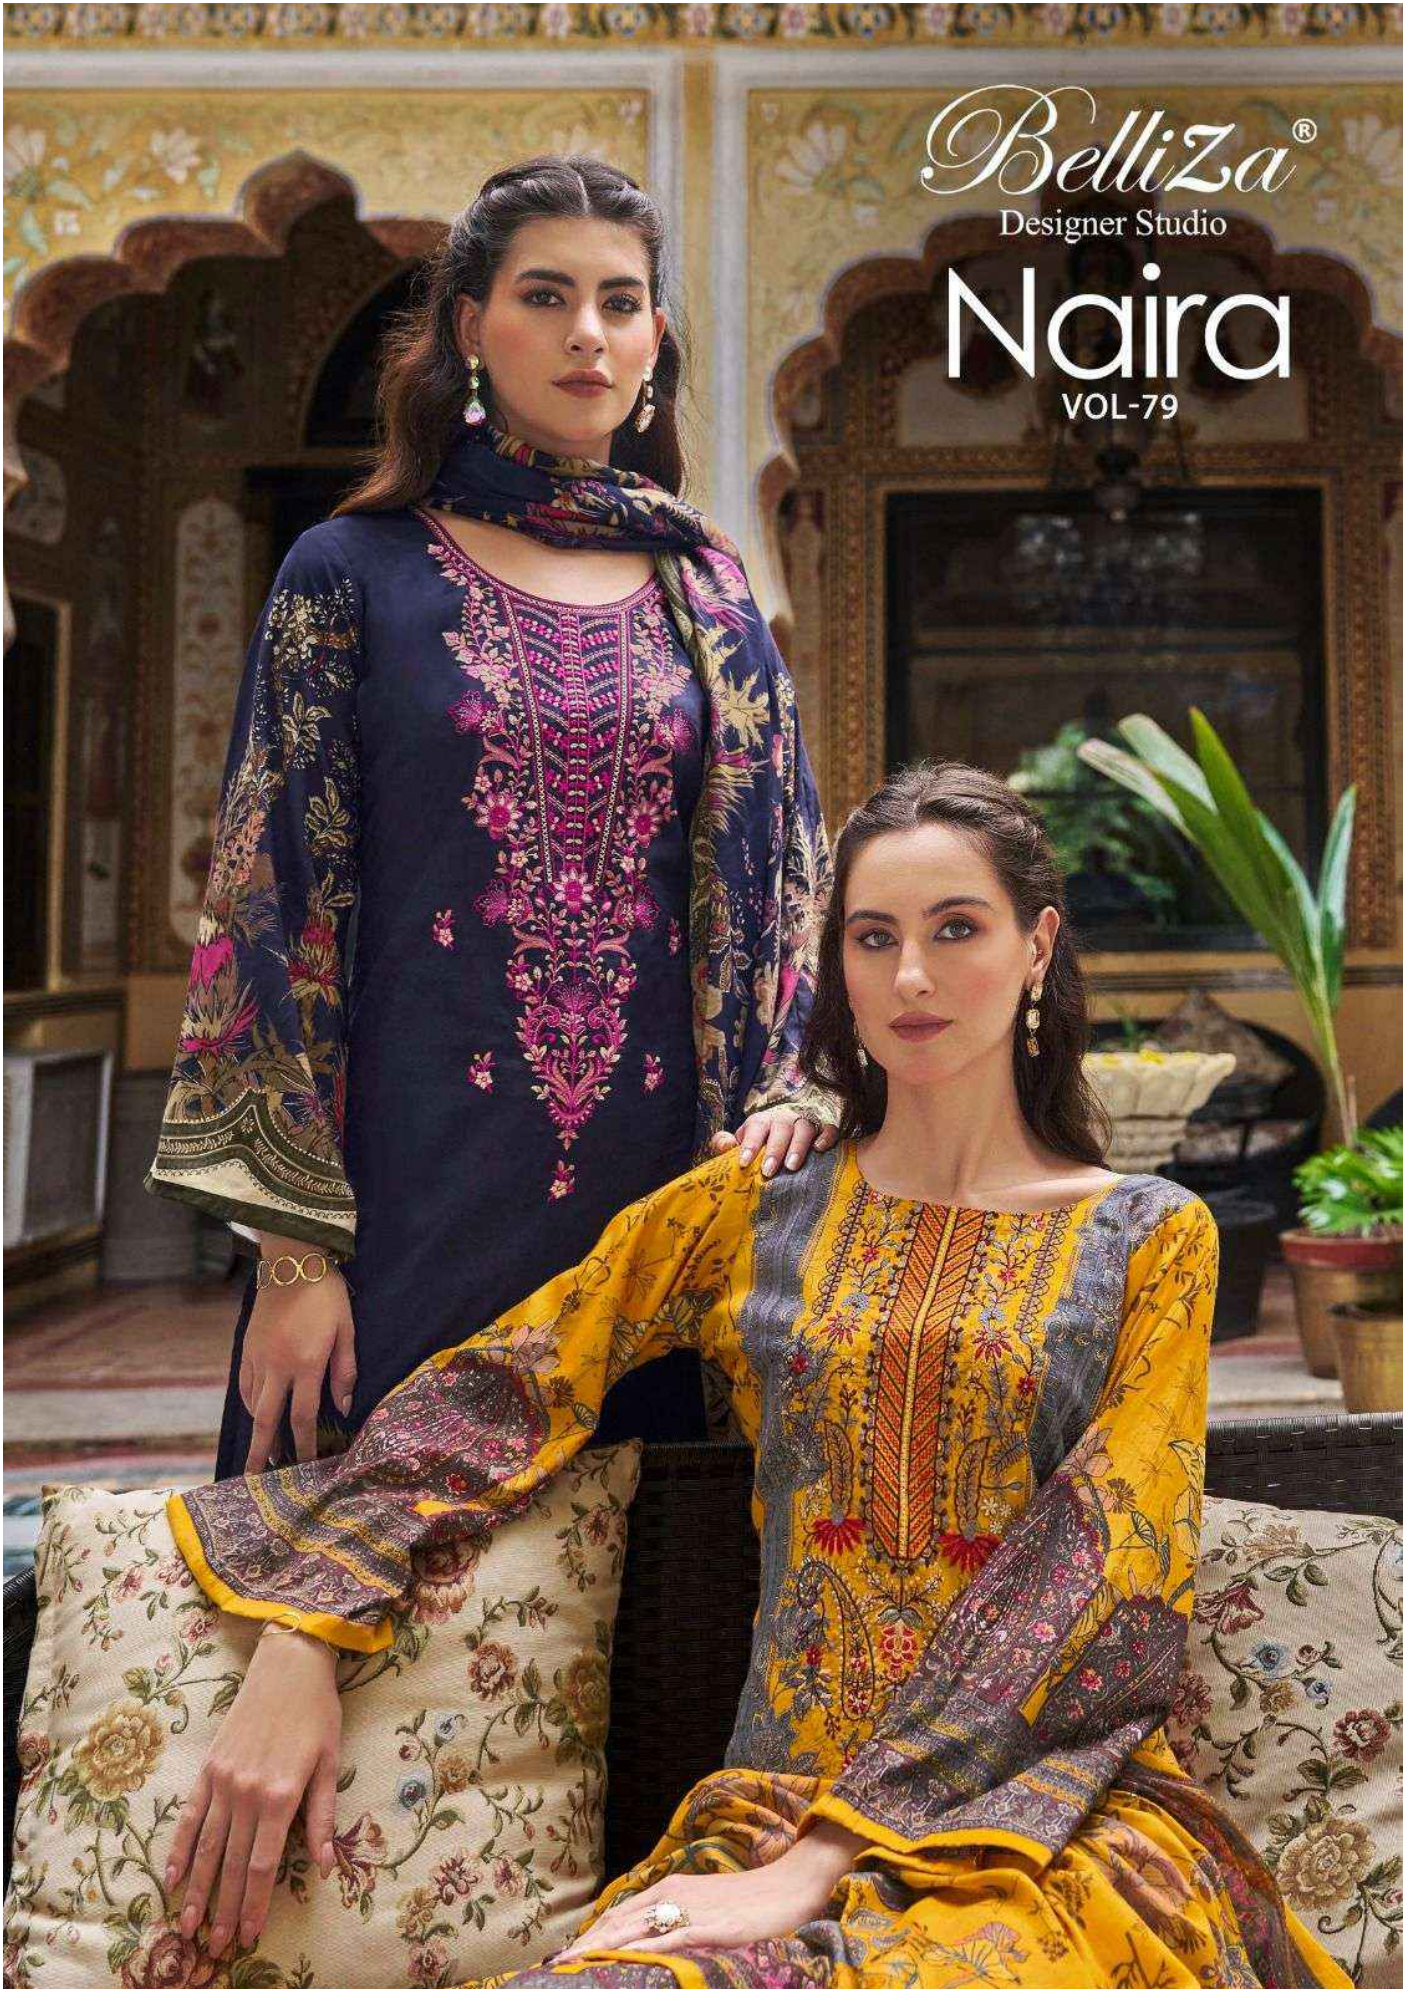

Belliza®

Designer Studio

Naira

VOL-79

Original

\*One should always dress  
like a marble column.  
>993-002

ethereal.

\*Fashion is part of the daily air and it changes all the time, with all the events.