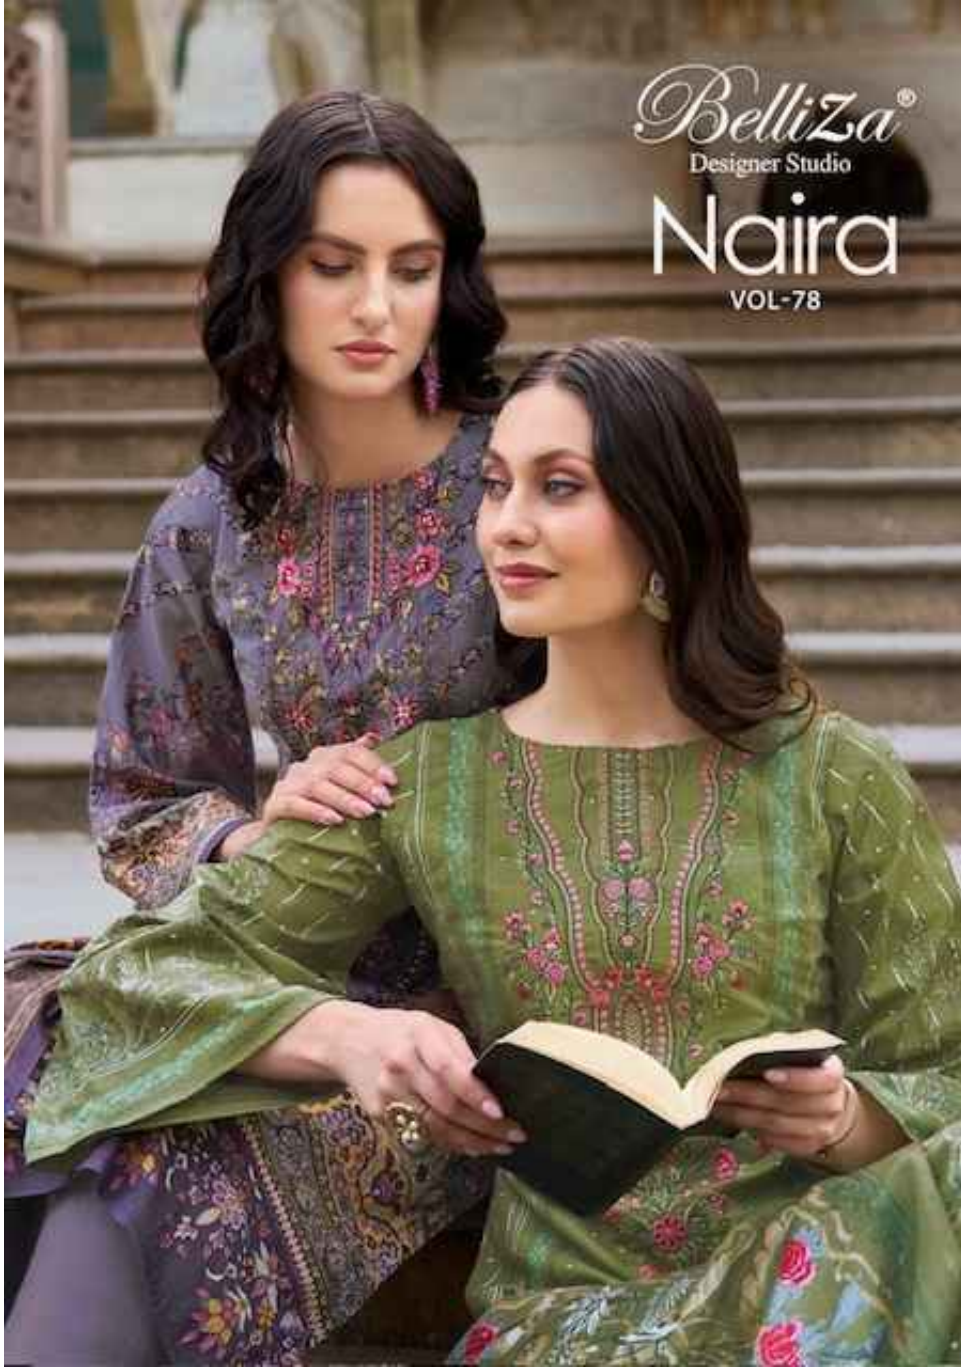

Belliza®
Designer Studio

Naira
VOL-78