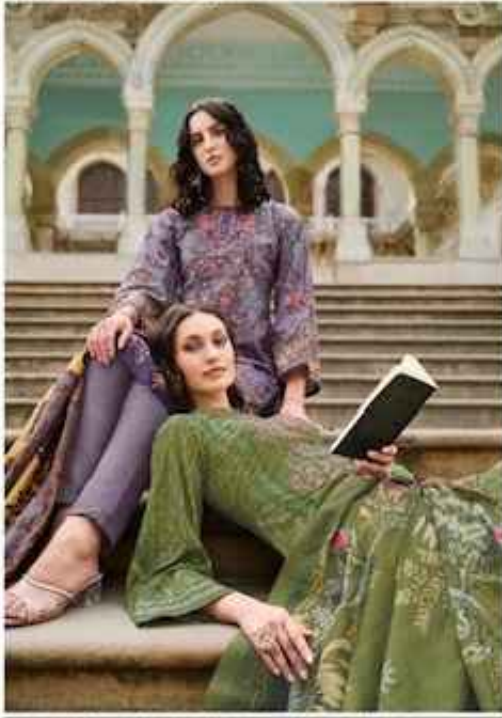

RAREST OF TREASURES