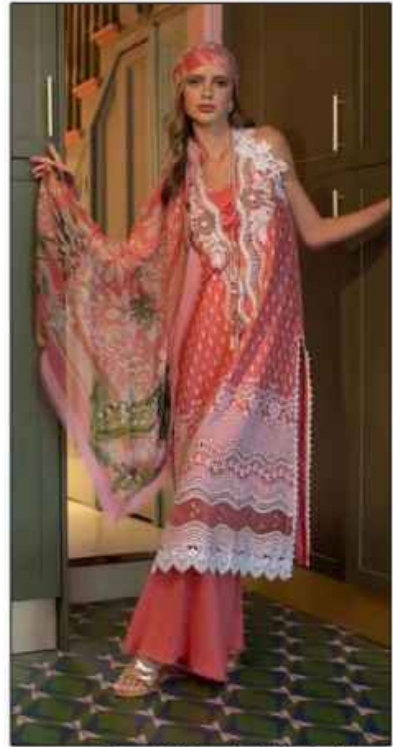

SOF

SHREE OM FAB
100% COTTON

عالیہ بی

Aliya.B

VOL-04

Heavy Cotton Luxury Collection.

SOF DN0-4002

SOF DN0-4003

Aliya.B

VOL-04

Heavy Cotton Luxury Collection.

SOF DN0-4001

عاليه بي
Aliya.B
VOL-04
Heavy Cotton Luxury Collection.

SOF
SHREE OM FAB
100% COTTON

DNO-4001

DNO-4002