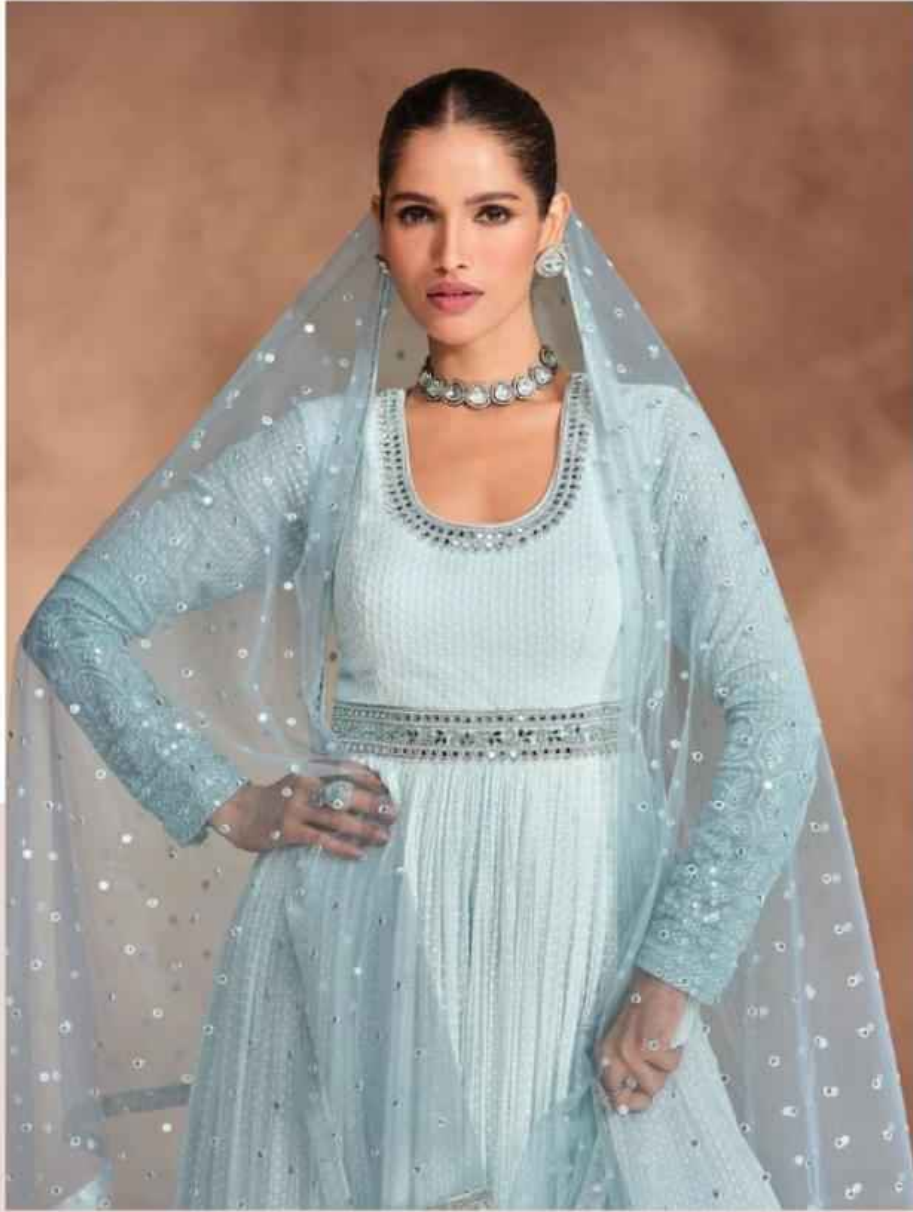

SAYURI®
Designer

* 5677 *