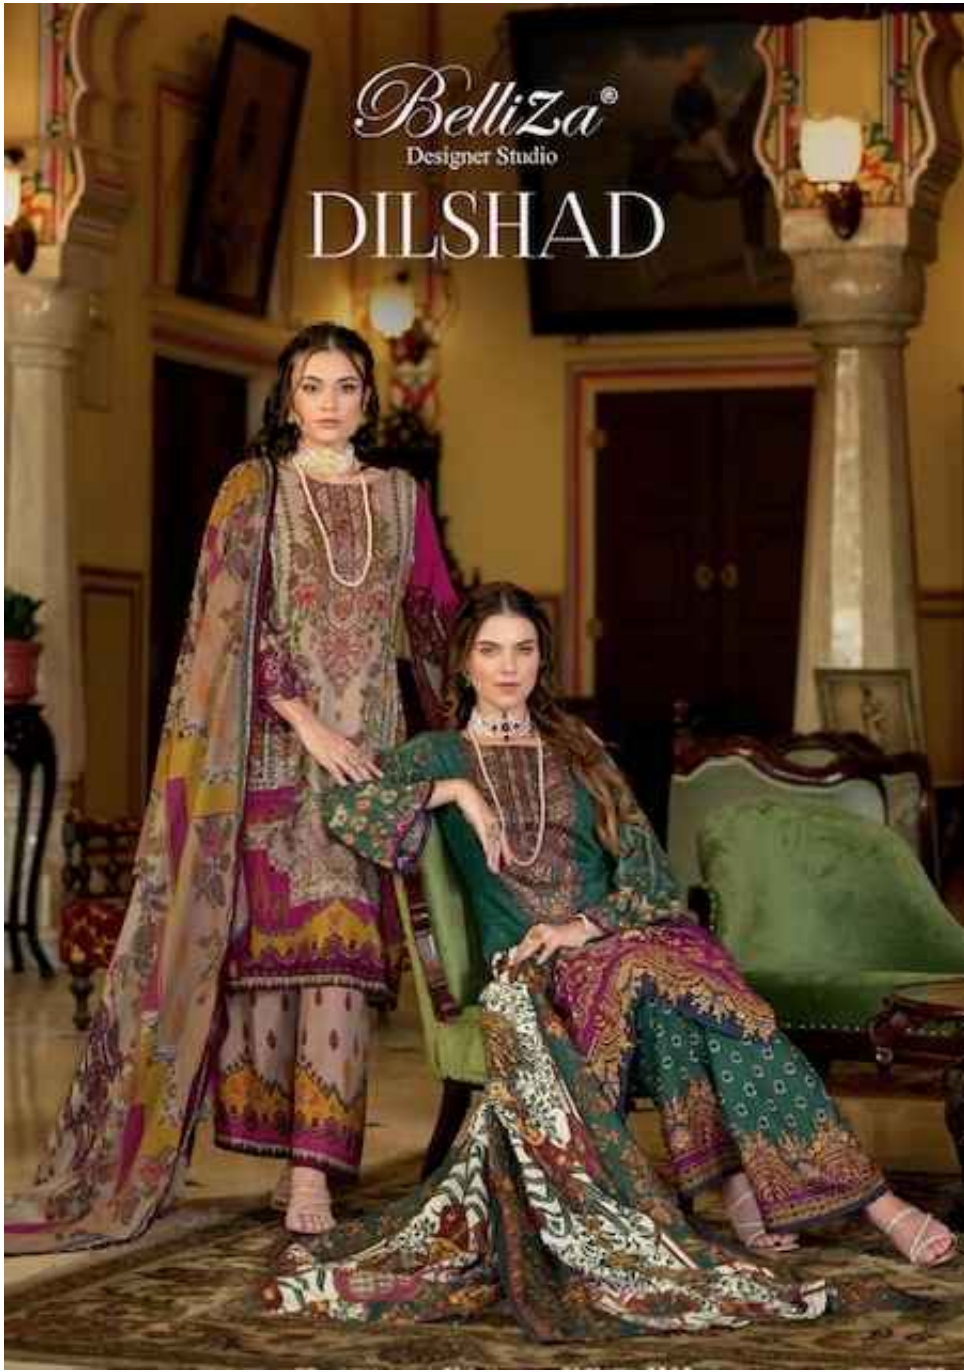

# DILSHAD

CLASSIC BEAUTY

0072-0006

SIMPLE & CLASSIC

Hand embroidered in silk. Approx. 100% cotton.

CREATIVE ELEGANCE

1992 0017

B

# DILSHAD

992-001

992-002

992-003

992-004

992-005

992-006

992-007