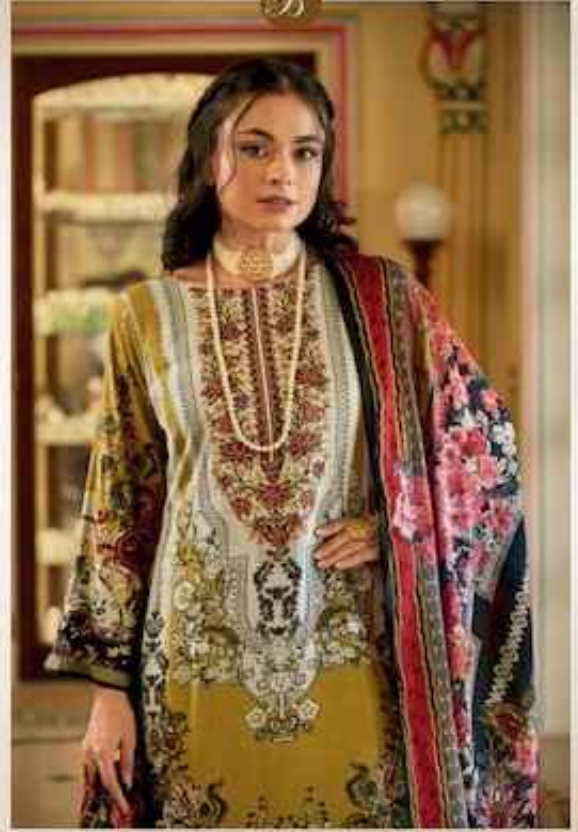

# DILSHAD

CLASSIC BEAUTY

0072-0006

SIMPLE & CLASSIC

Hand embroidered in silk. Approx. 100% cotton.

CREATIVE ELEGANCE

1992 0017

B

# DILSHAD

992-001

992-002

992-003

992-004

992-005

992-006

992-007