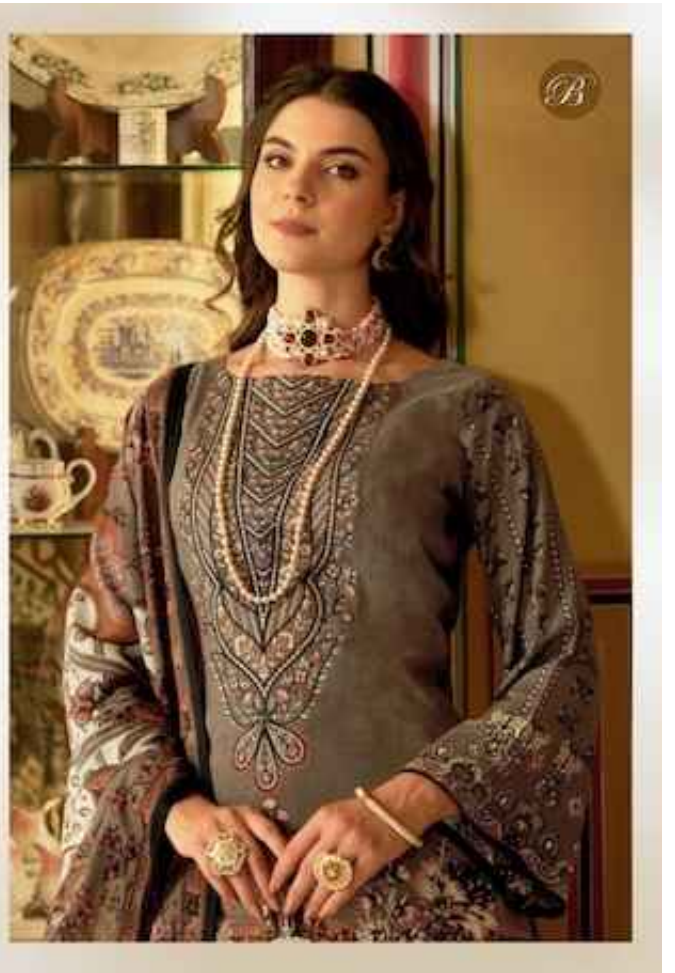

# DILSHAD

CLASSIC BEAUTY

0072-0006

SIMPLE & CLASSIC

Hand embroidered in silk. Approx. 100% cotton.

CREATIVE ELEGANCE

1992 0017

B

# DILSHAD

992-001

992-002

992-003

992-004

992-005

992-006

992-007