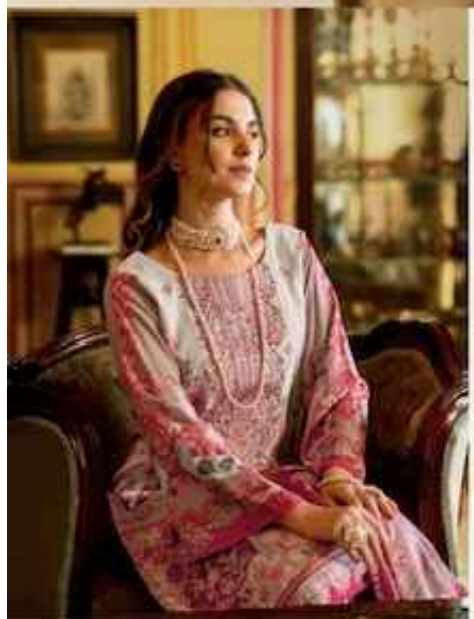

SIMPLE & CLASSIC