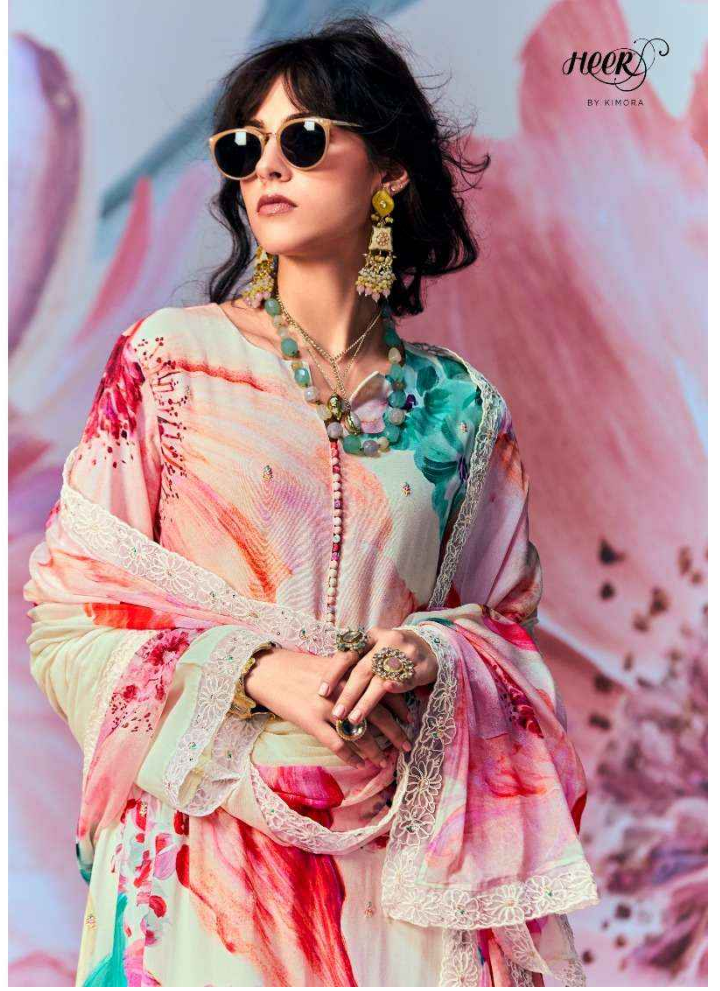

Heer

BY KIMORA

SUPER STAR

9501

WEARING FLORALS FEELS LIKE CARRYING
A GARDEN WHEREVER YOU GO.

9504

FLORAL DRESSES ARE NATURE'S
ARTISTRY WOVEN INTO WEARABLE ELEGANCE.

HEER
BY KIMORA

Heer

BY KIMORA

9503

DRAPED IN FLORALS. YOU WEAR
A BOUQUET OF ENDLESS BEAUTY.

HEER
BY KIMORA

9506

FLORAL DRESSES BLEND NATURE'S
CHARM WITH TIMELESS FEMININE GRACE.

9505

FLORAL PRINTS MAKE ANY DRESS
AN EFFORTLESS STATEMENT OF BEAUTY.

HEER
BY KIMORA

9501

EVERY FLORAL DRESS TELLS
A STORY OF GRACE AND JOY.

Heer ~ SUPER STAR ~ Vol-194

Price List

Sr.No	Design No	Rate
1	9501	2090
2	9502	2090
3	9503	2090
4	9504	2090
5	9505	2090
6	9506	2090
Total		12540