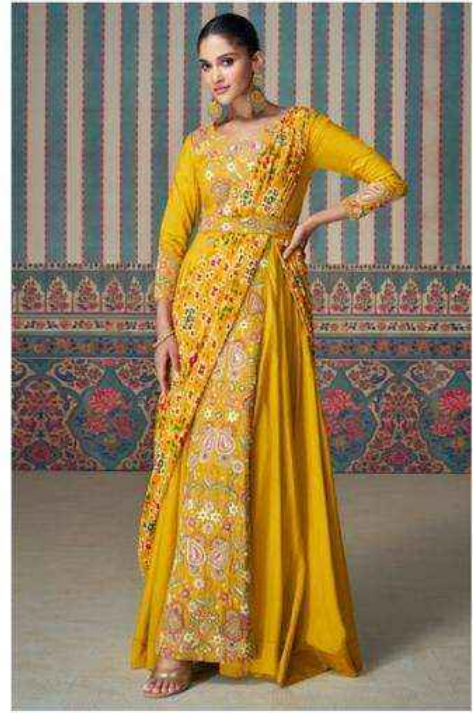

# ETHNIC

1 23456 78901 2

SAYURI®  
Designer

STYLE ICON

Elegance is the only beauty that never fades

D NO-5681

5681

5682