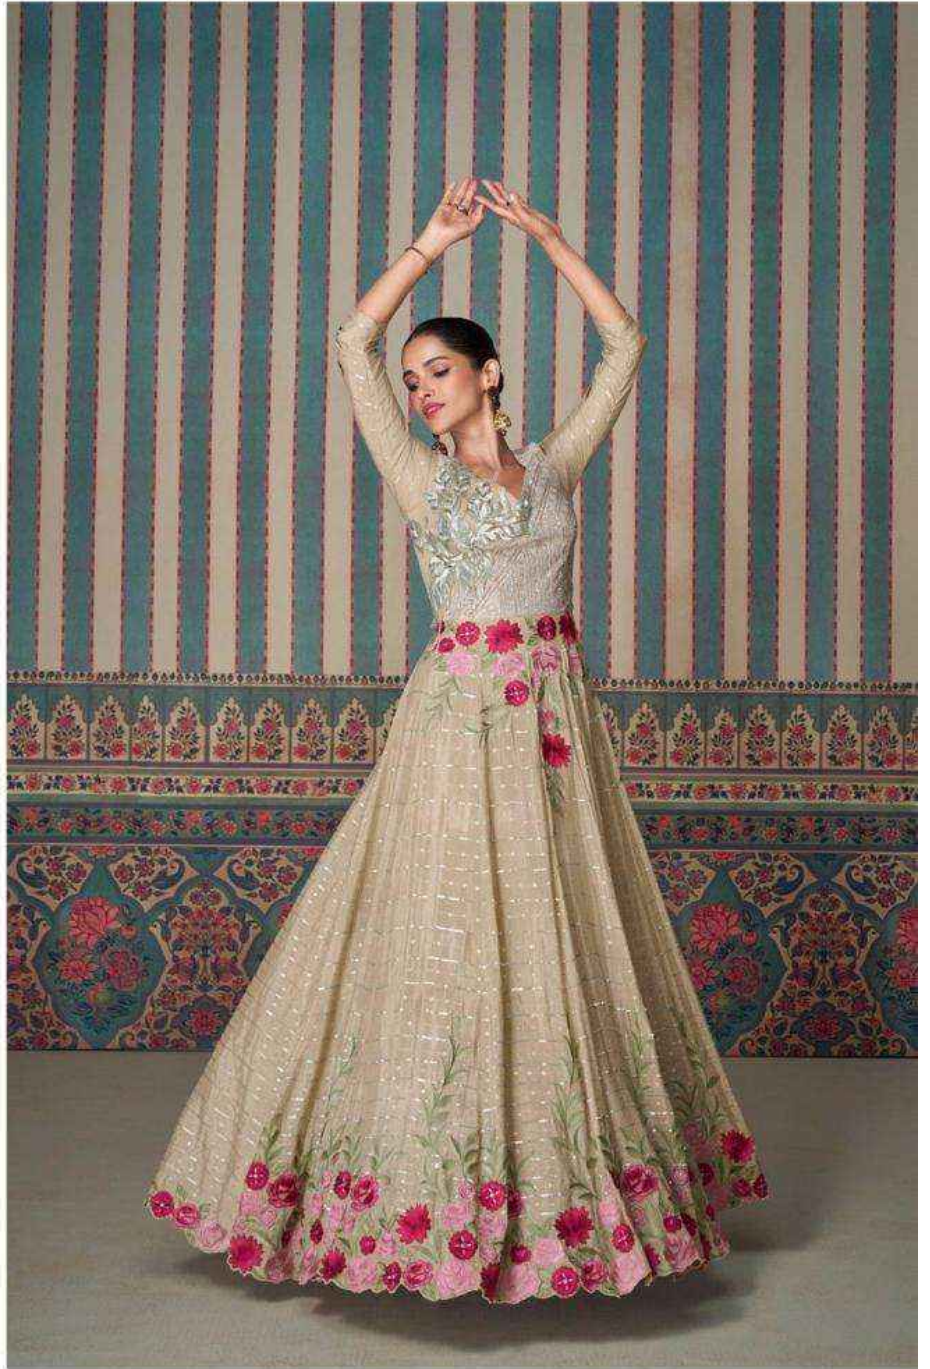

# ETHNIC

1 23456 78901 2

SAYURI®  
Designer

STYLE ICON

Elegance is the only beauty that never fades

D NO-5681

5681

5682