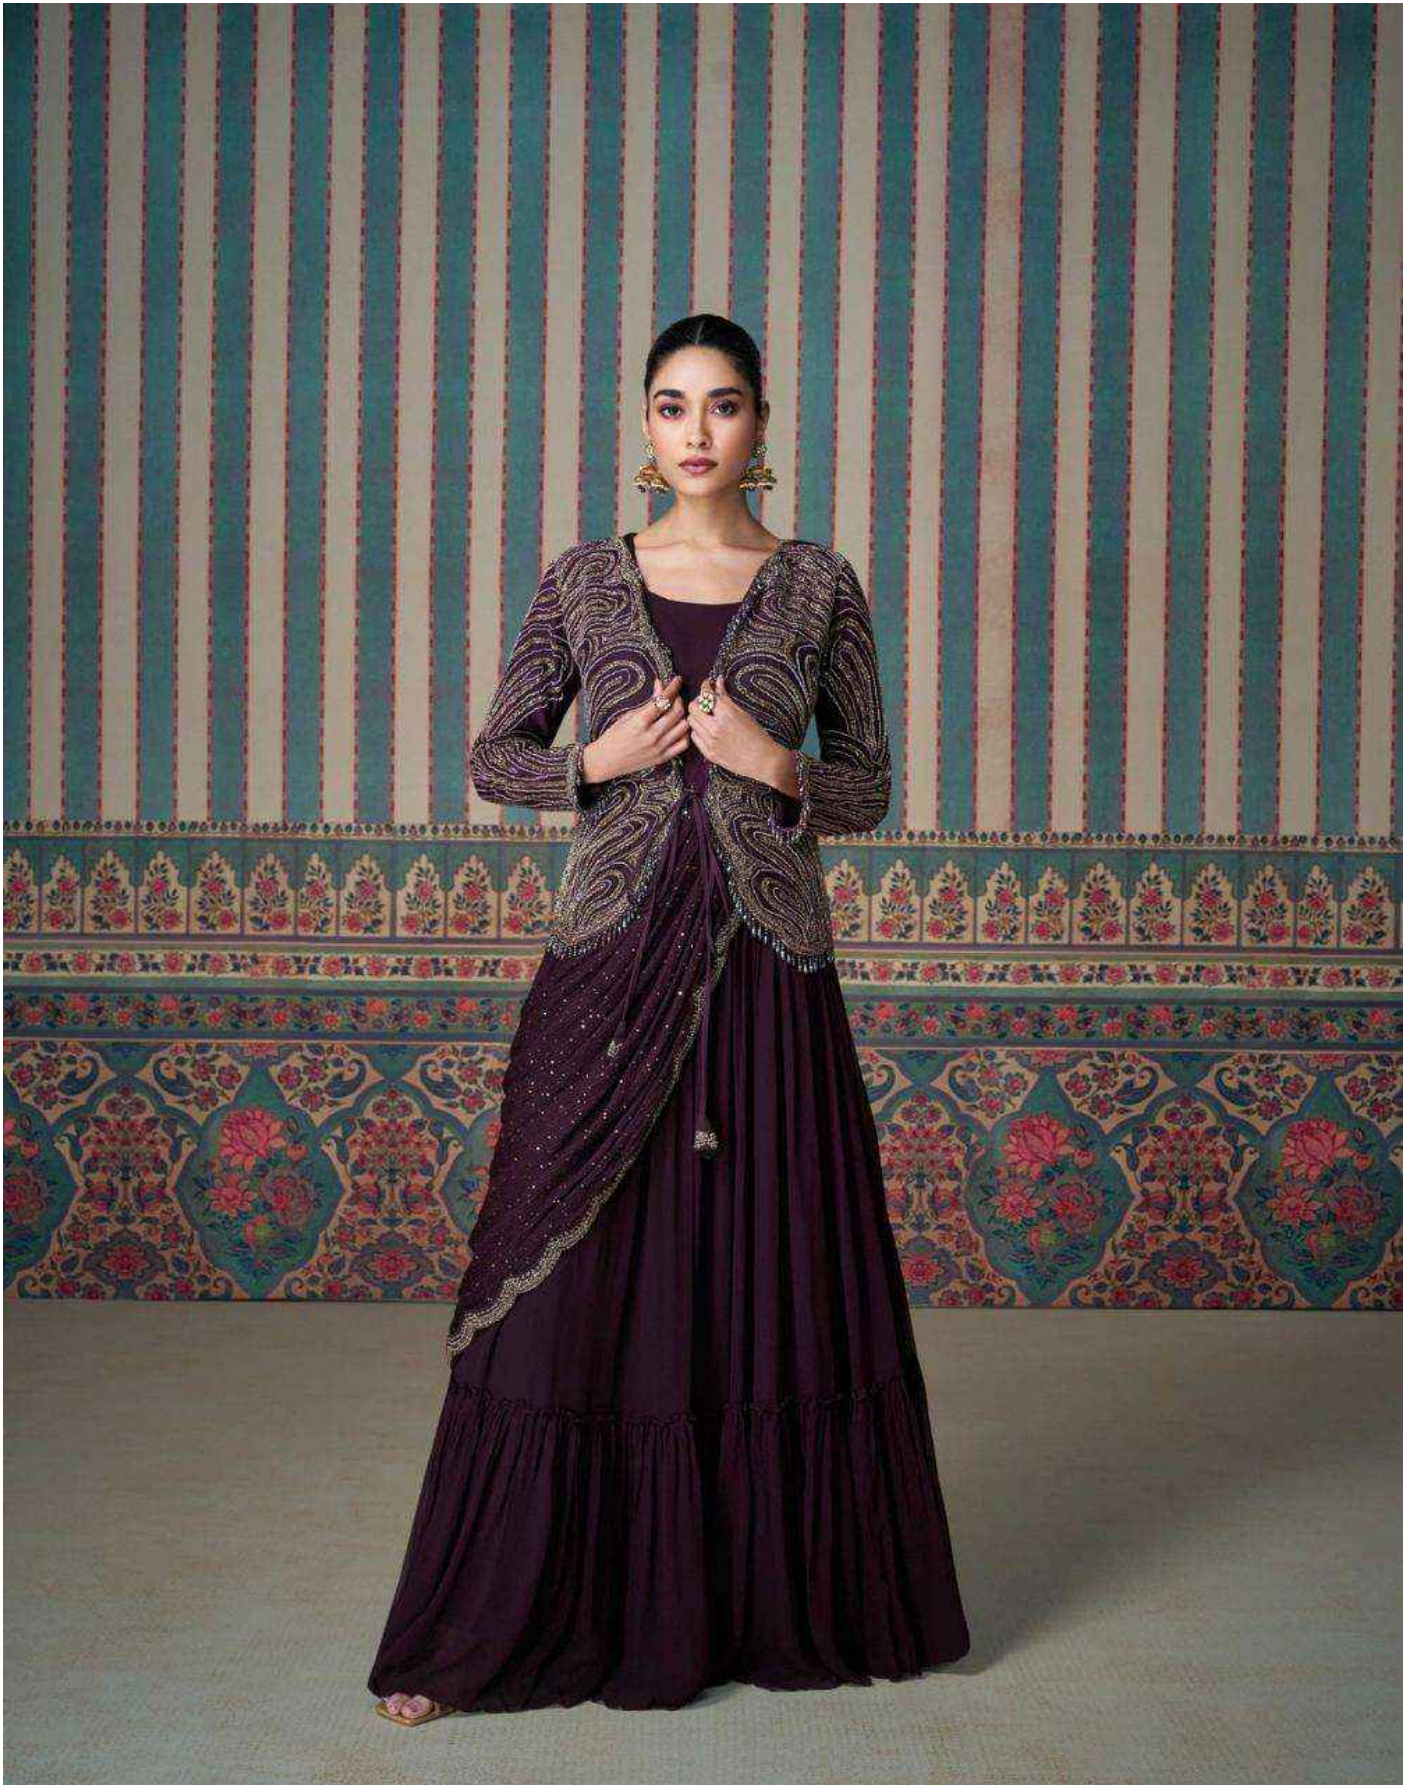

# ETHNIC

1 23456 78901 2

SAYURI®  
Designer

STYLE ICON

Elegance is the only beauty that never fades

D NO-5681

5681

5682