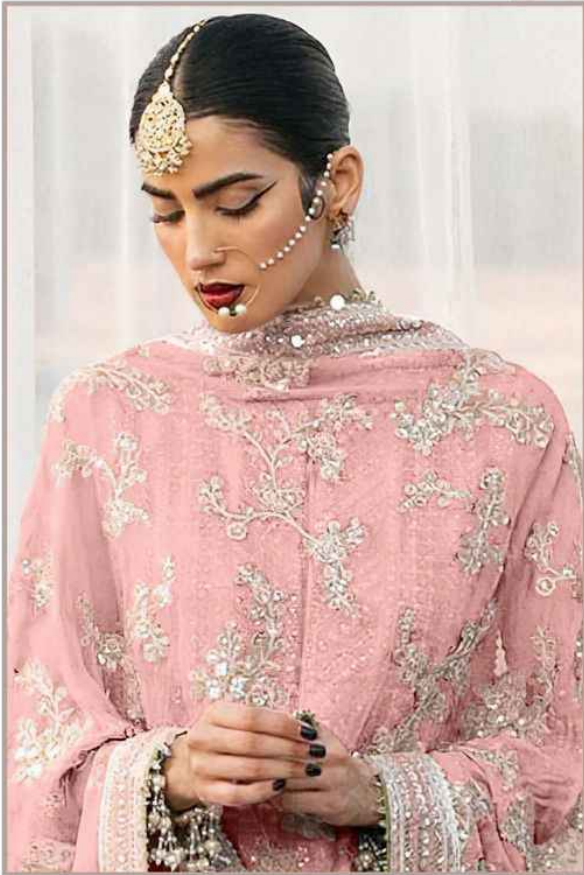

ALK[®]

AL KHUSHBU[®]

ELAF

VOL- 2

ALK D.No.4058-C

TOP

Fox Georgette
with Embroidery

BOTTOM-INNER

Dull santoon

DUPATTA

Nazmin
with Embroidery

ALK[®]

AL KHUSHBU[®]

ELAF

VOL- 2

ALK D.No.4058-D

TOP

Fox Georgette
with Embroidery

BOTTOM-INNER

Dull santoon

DUPATTA

Nazmin
with Embroidery

ALK[®]

AL KHUSHBU[®]