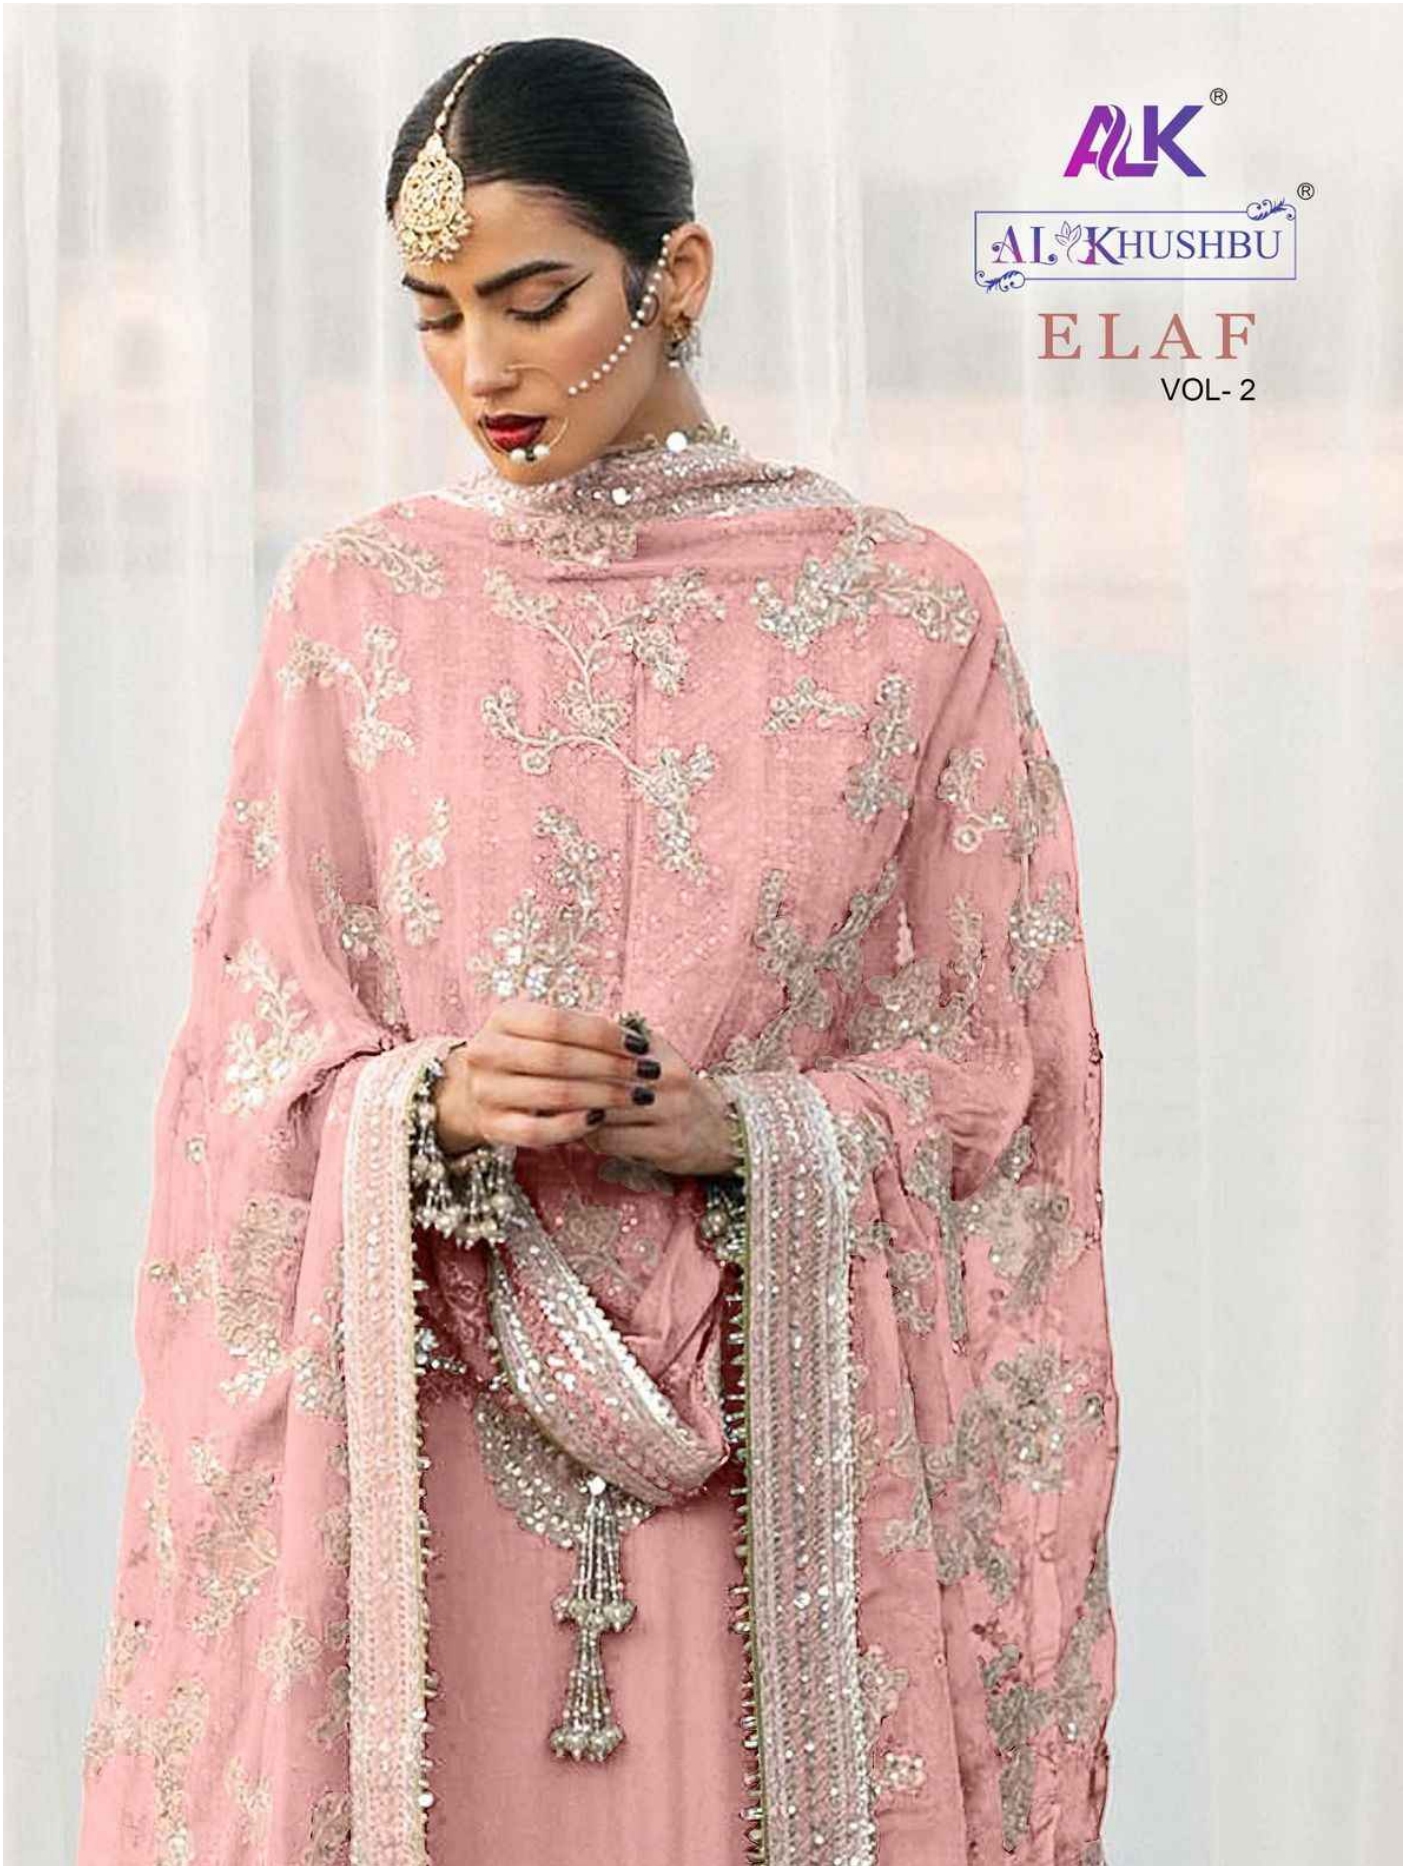

ALK®

AL KHUSHBU®

ELAF

VOL- 2