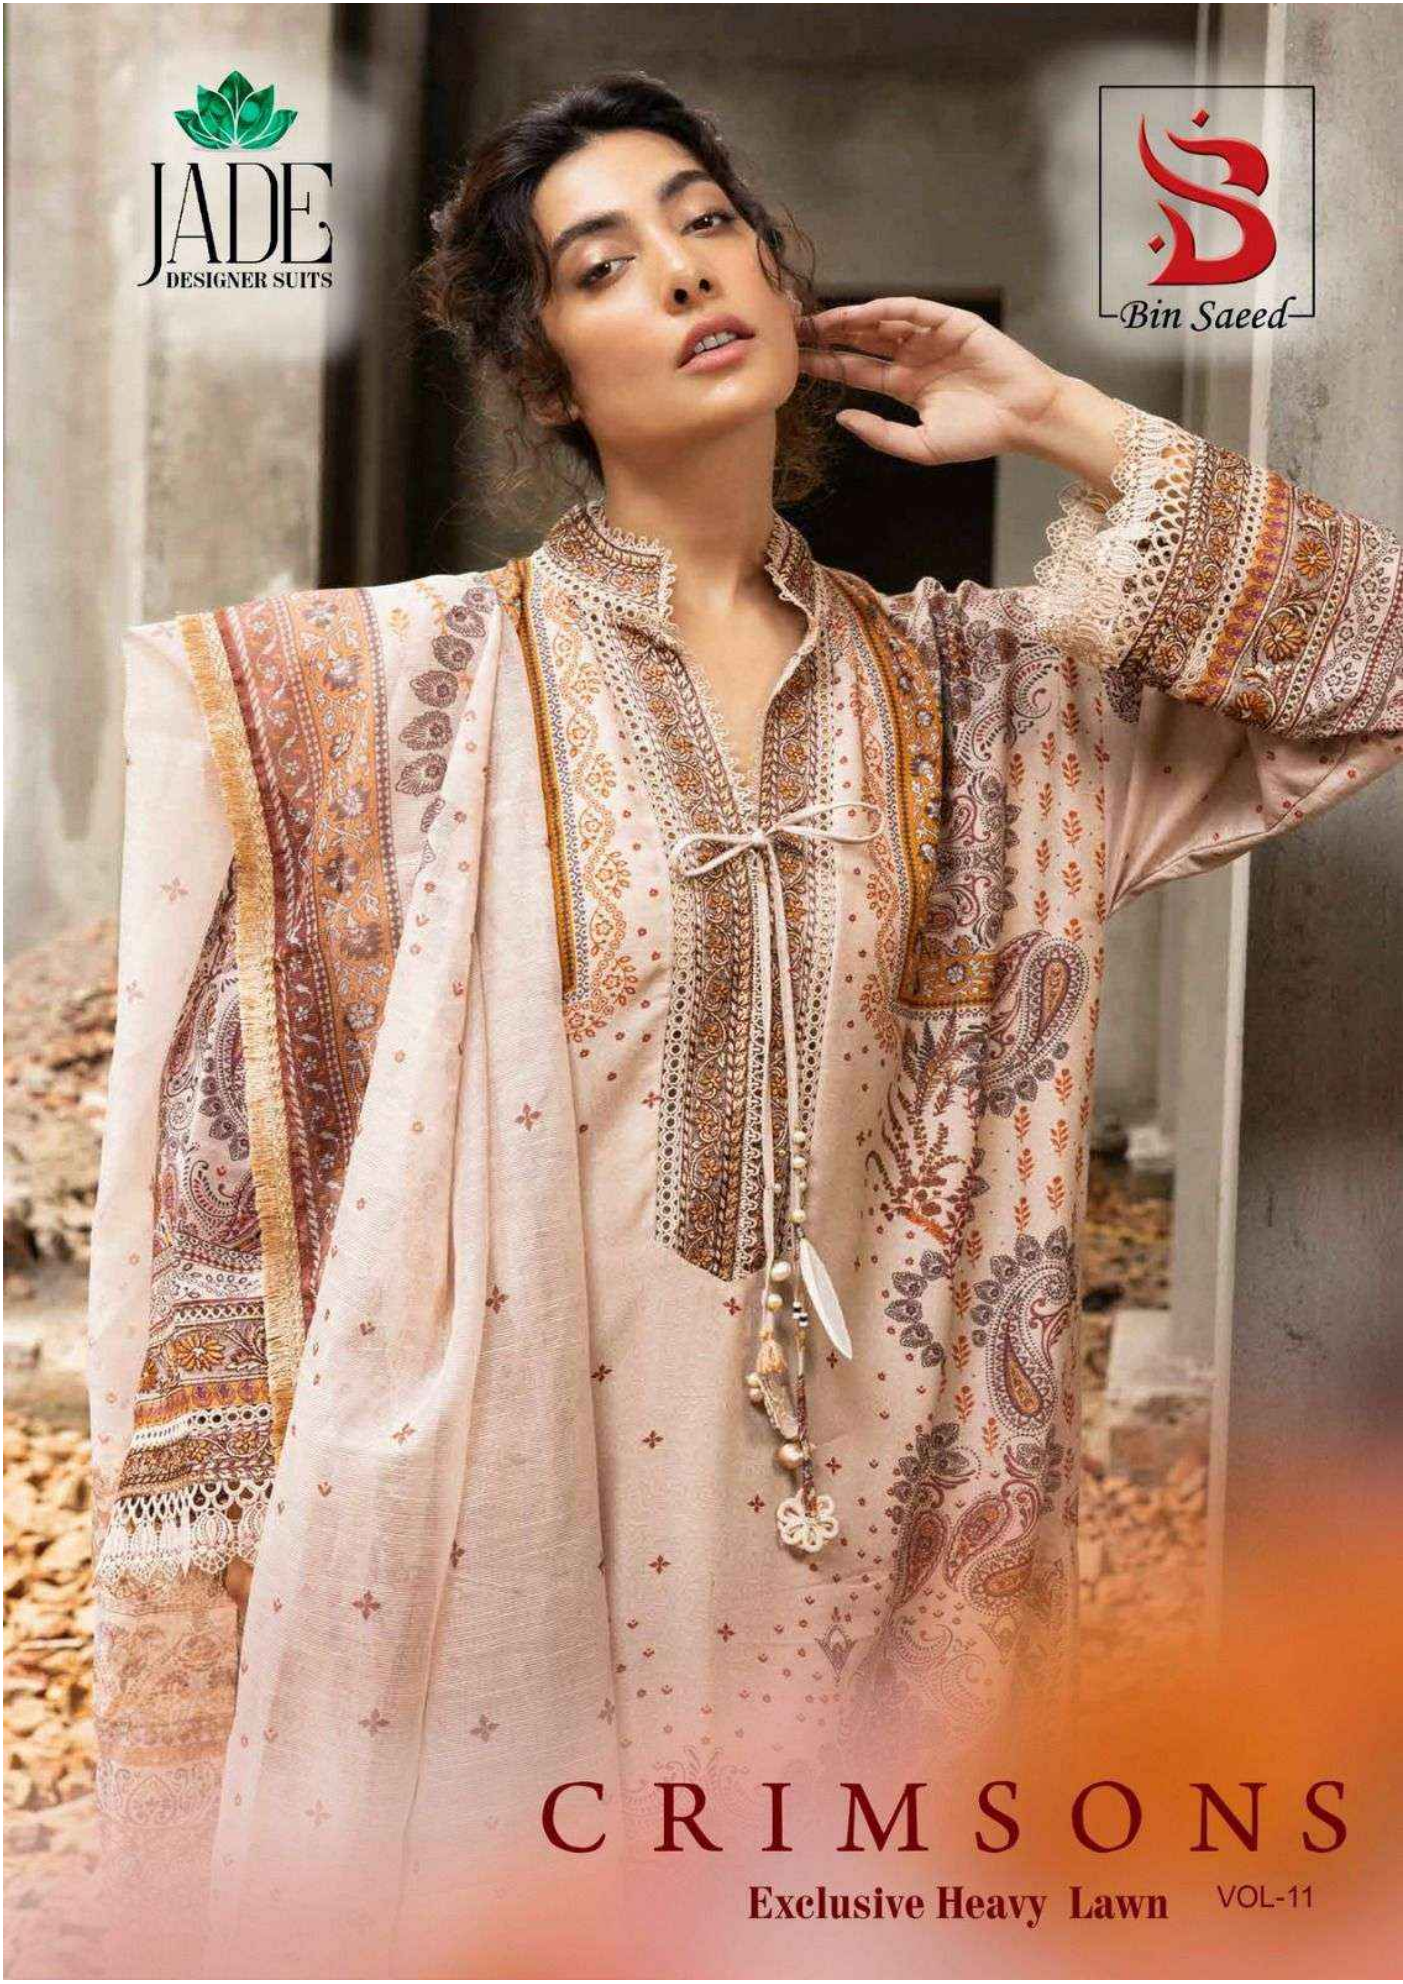

JADE
DESIGNER SUITS

Bin Saeed

CRIMSONS

Exclusive Heavy Lawn VOL-11