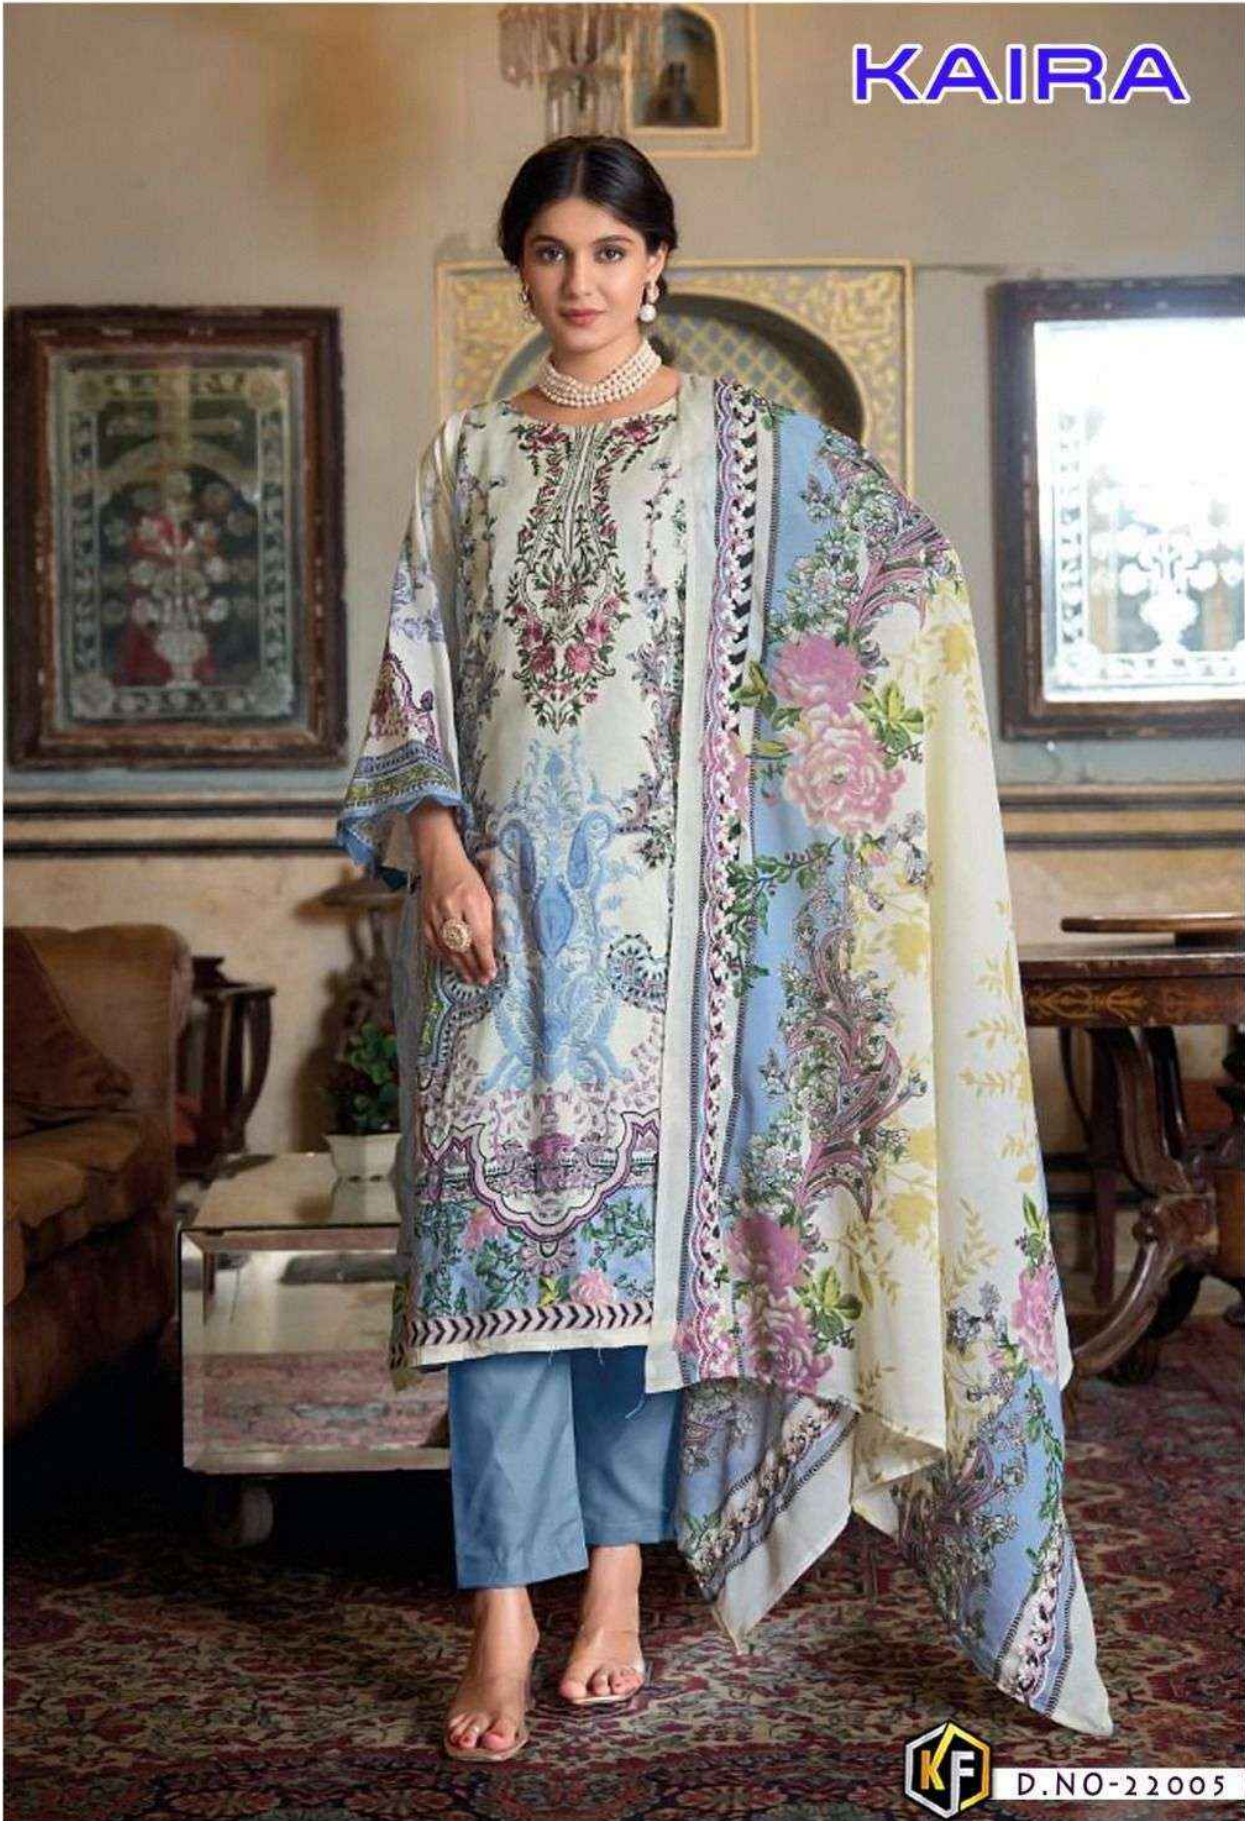

KAIRA

D.NO-22005