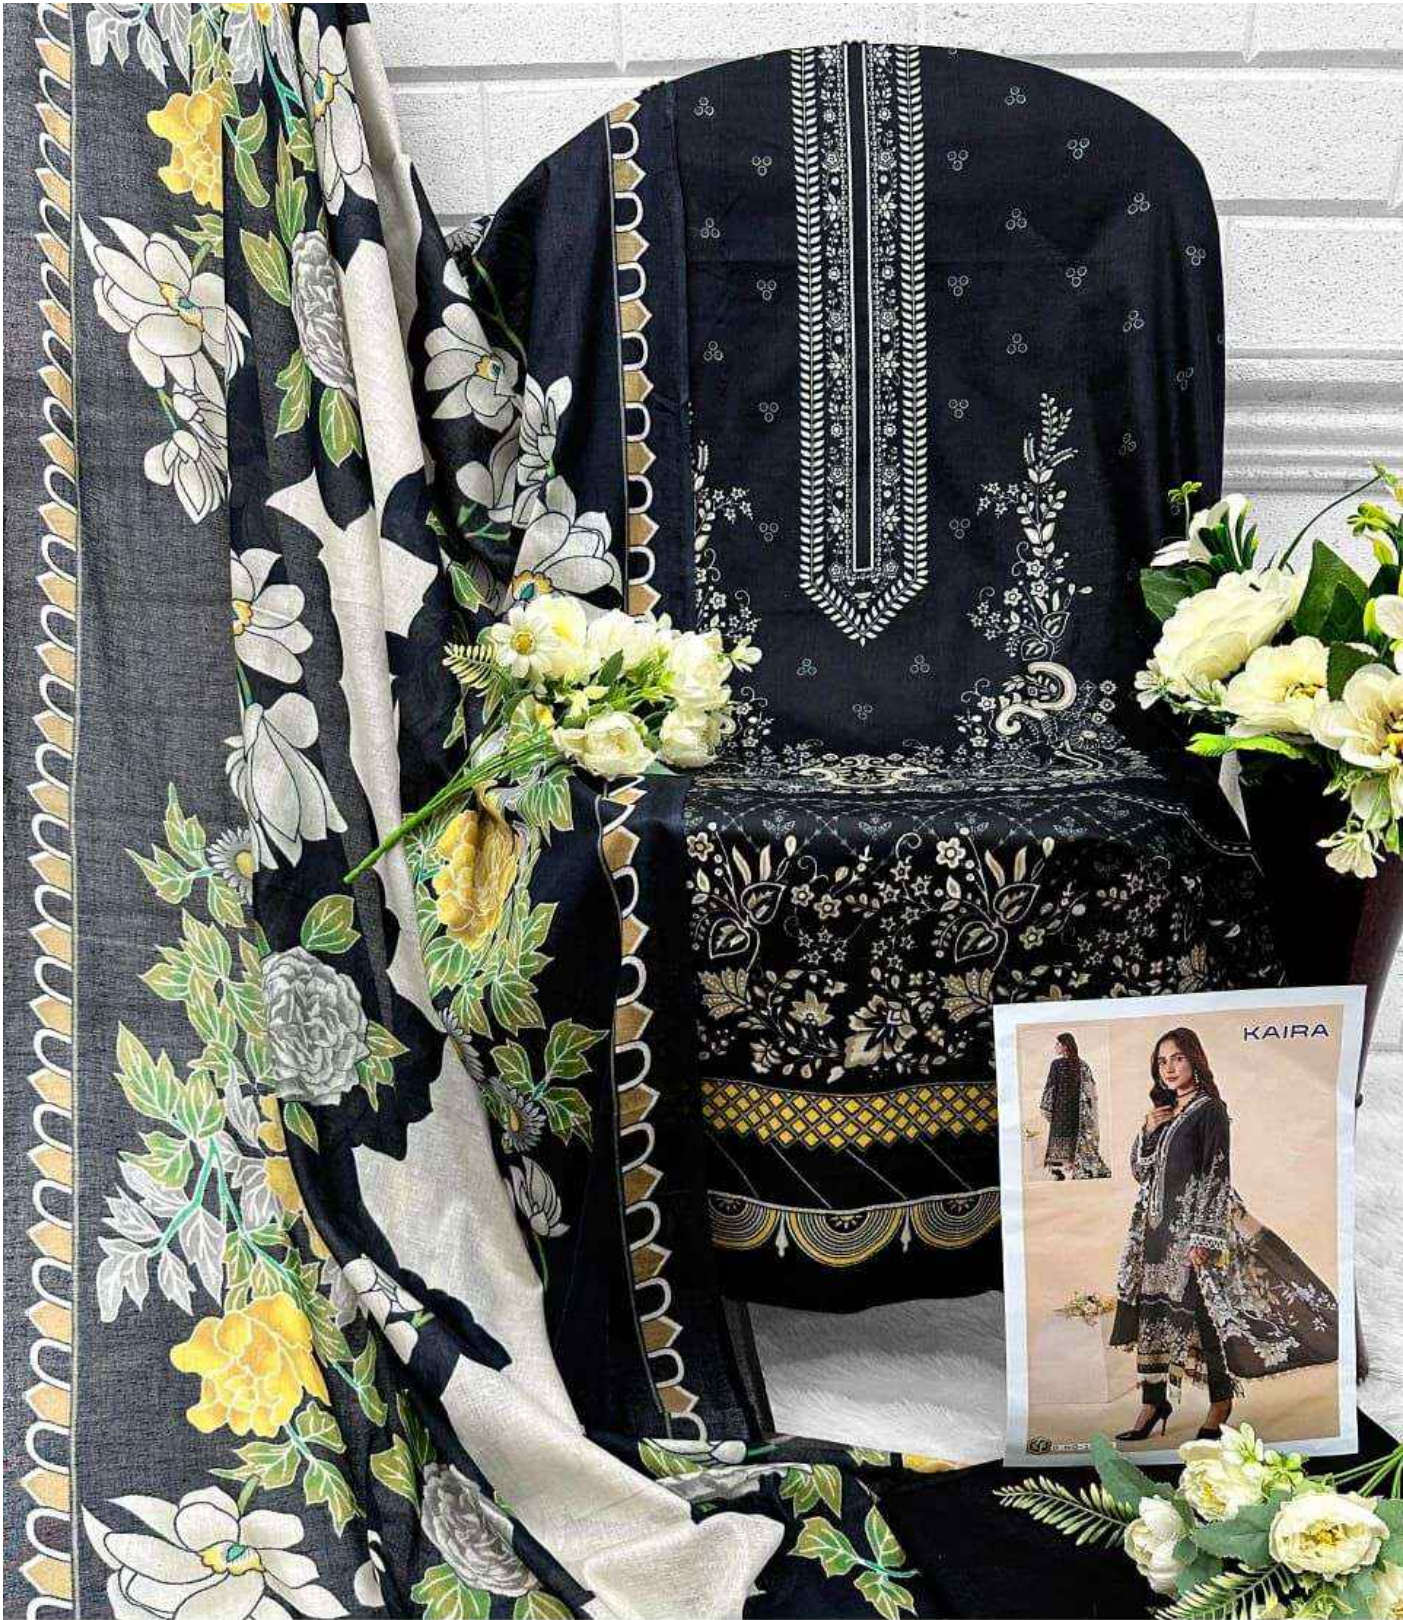

KAIRA
Heavy Luxury Lawn Collection Vol-22