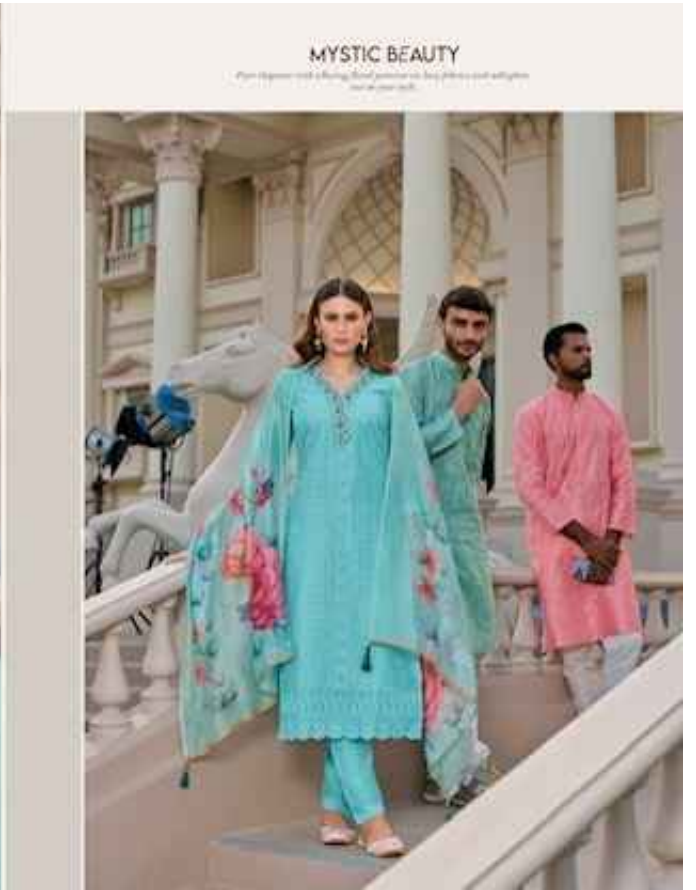

LILY & LALI
Lily & Lali
a member of Lily & Lali

the love of
STYLE

Lily & Lali

MYSTIC BEAUTY

LILY LALI

17201

LILY&LALI
— member of — FAYAZ SADIQ

FRESH LOOK

— member of — FAYAZ SADIQ

17902

LILY&LALI

www.lilyandlali.com

© copyright by Lily&Lali

LILY & LALI
DESIGNER
A member of **Wardrobe**

FASHION SPIRIT

the soft feel of cotton, the delicate touch of silk, the vibrant colors of
hand-dyed natural dyes, the intricate patterns of traditional
craftsmanship.