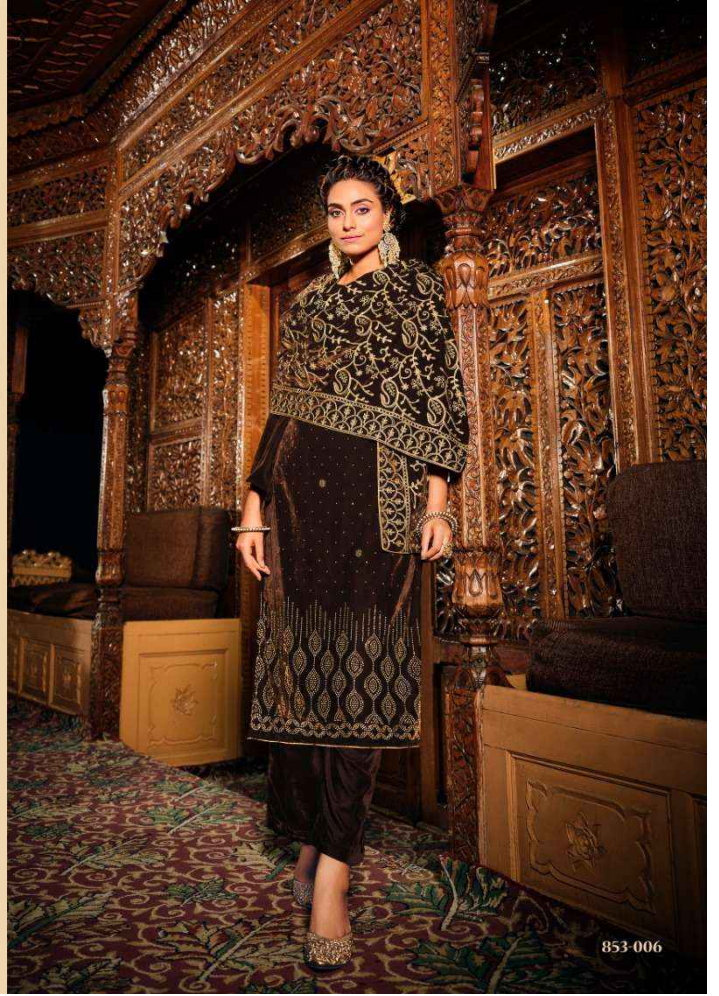

BelliZa®
Designer Studio

Noor - e - Shama
Reloaded
Vol 02

853-006