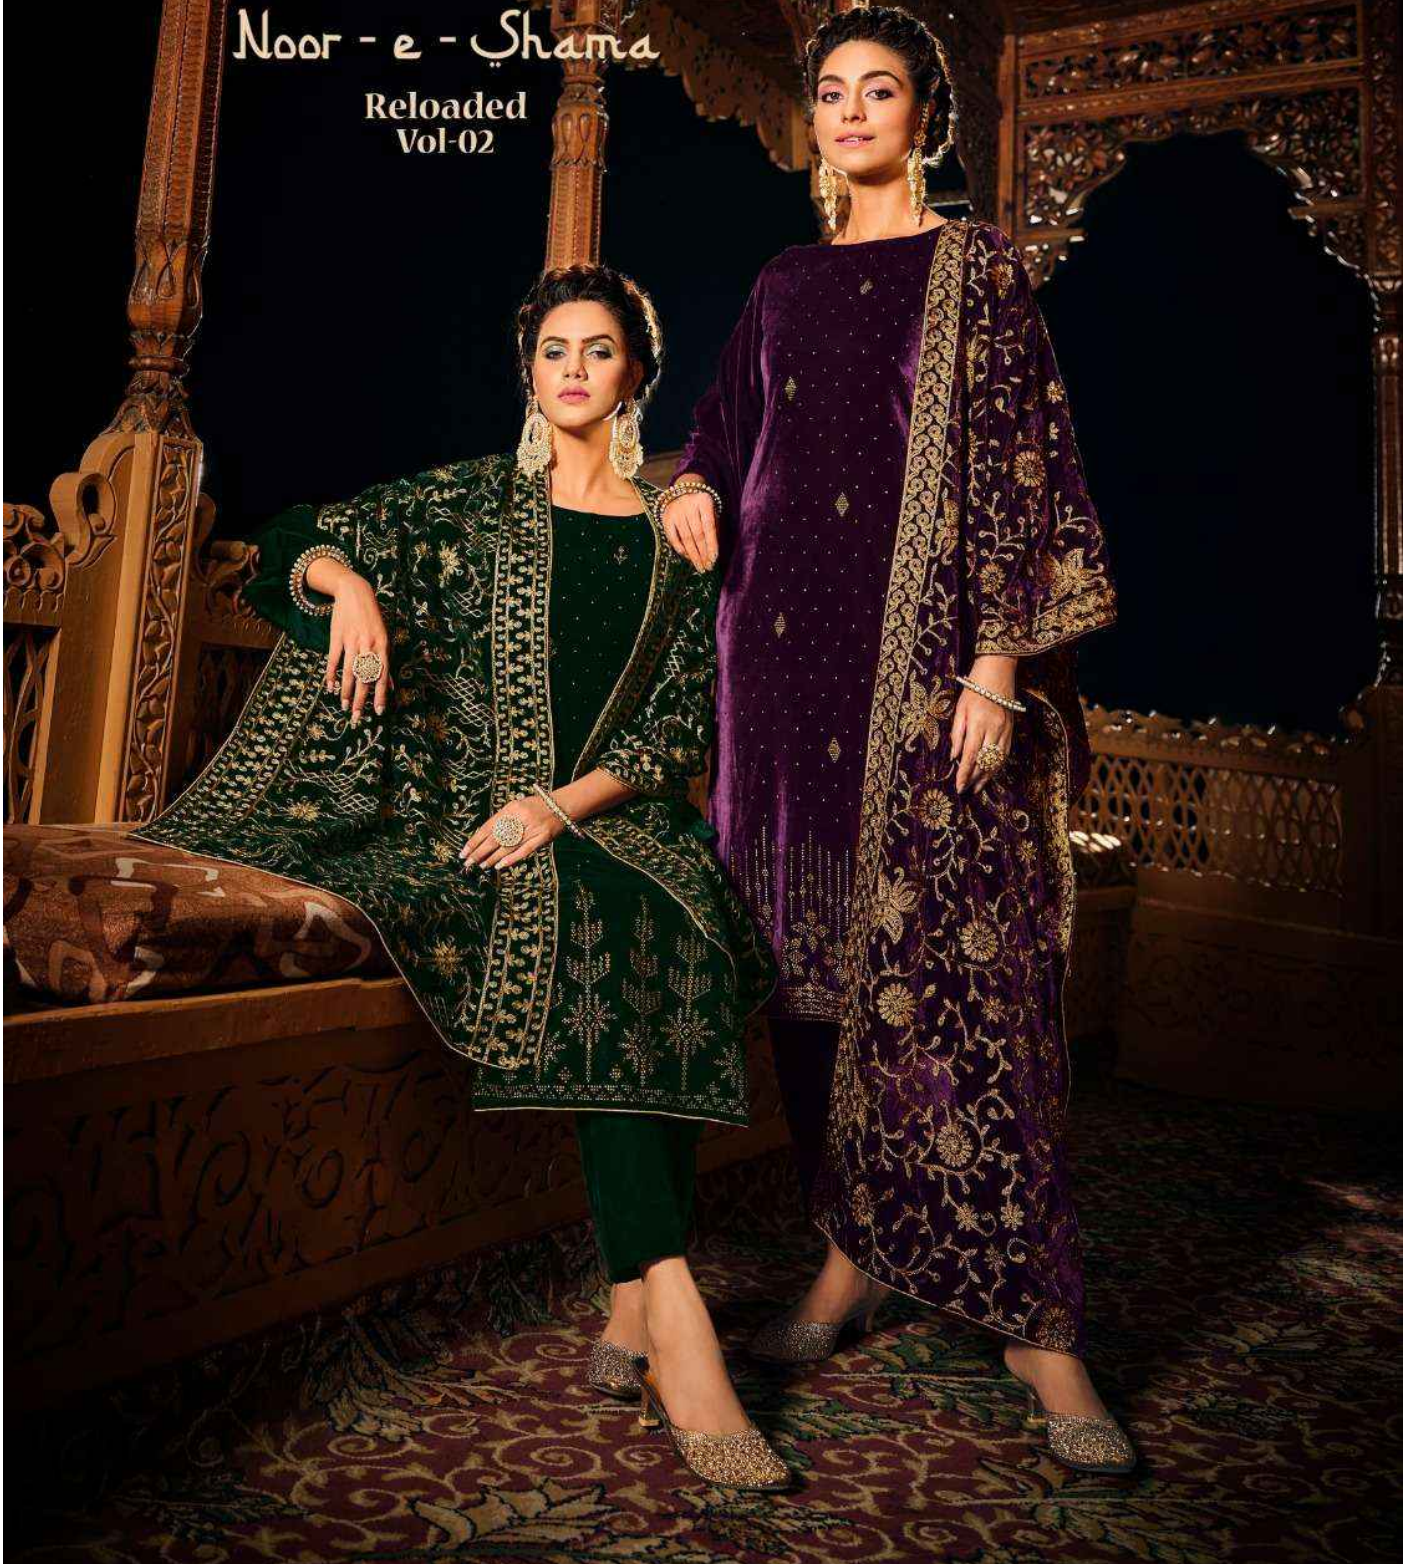

Belliza®
Designer Studio

Noor - e - Shama

Reloaded
Vol-02

Belliza[®]
Designer Studio

Noor - e - Shama
Reloaded
Vol-02

The enchanting velvet collection this season, for Royal You. 853-001

Belliza®
Designer Studio