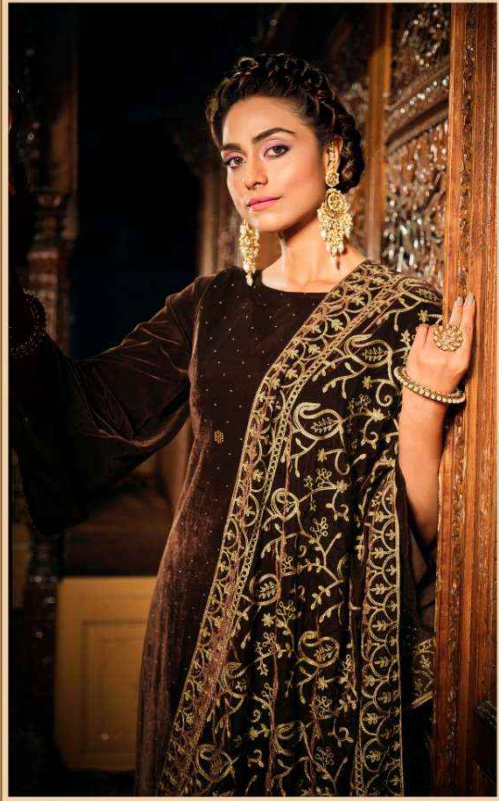

BelliZa®
Designer Studio

Noor - e - Shama
Reloaded
Vol 02

853-006