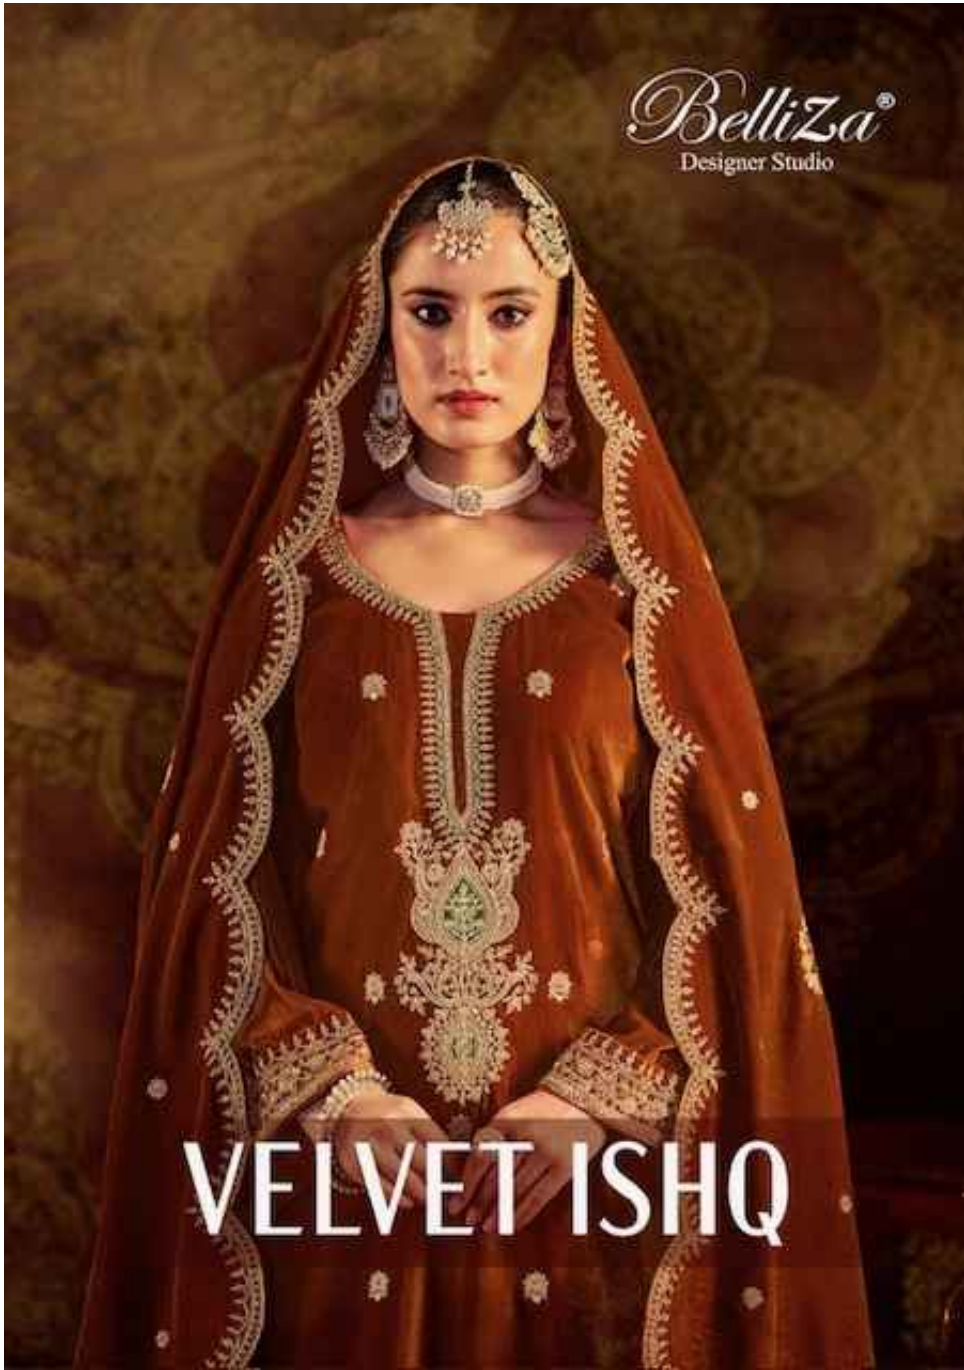

*Belliza*<sup>®</sup>  
Designer Studio

VELVET ISHQ

*Belliza*<sup>®</sup>  
Designer Studio

VELVET ISHQ

  
**VELVET ISHQ**

PRETTY POWERFULL

© 2024

REAL GROWTH BRAND

1990-001

Small, illegible text located below the close-up image, likely a product description or brand name.

Small, illegible text located below the close-up image, likely a product description or brand name.