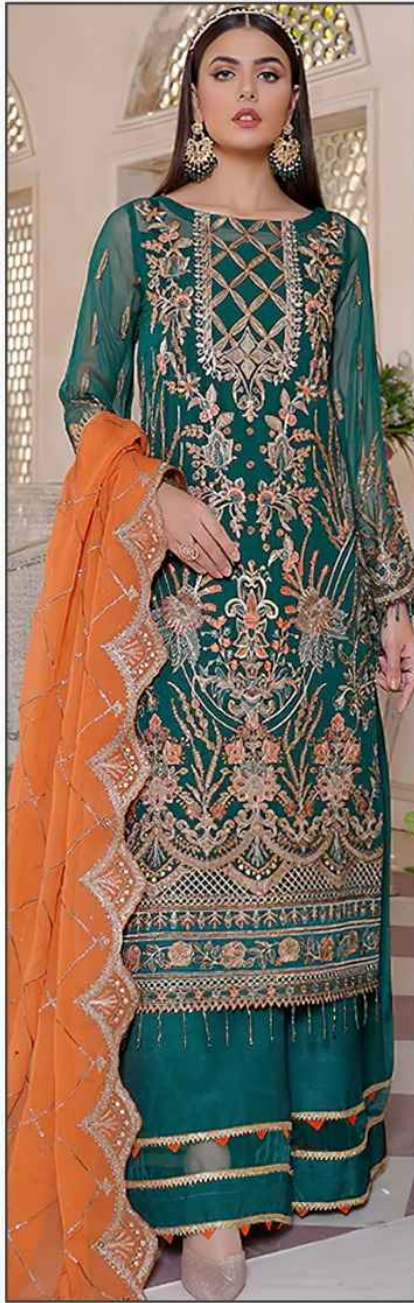

KHAS
HOME | FASHION

AFFROZH

KHAS
HOME | FASHION

AFFROZH

AFFROZH

045

TOP

Fox georgette with
Moti work

TOP
Fox georgette with
Moti work

BOTTOM / INNER
Heavy santoon

DUPATTA
Nazmin Embroidery

AFFROZH

046

TOP

Fox georgette with
Moti work

BOTTOM / INNER

BOTTOM / INNER
Heavy santoon

DUPATTA
Nazmin Embroidery

AFFROZH

047

TOP

Fox georgette with
Moti work

BOTTOM / INNER

Heavy santoon

DUPATTA
Nazmin Embroidery

AFFROZH

TOP
Fox georgette with
Moti work

DUPATTA
Nazmin Embroidery

BOTTOM-INNER
Heavy santoon

045

046

047