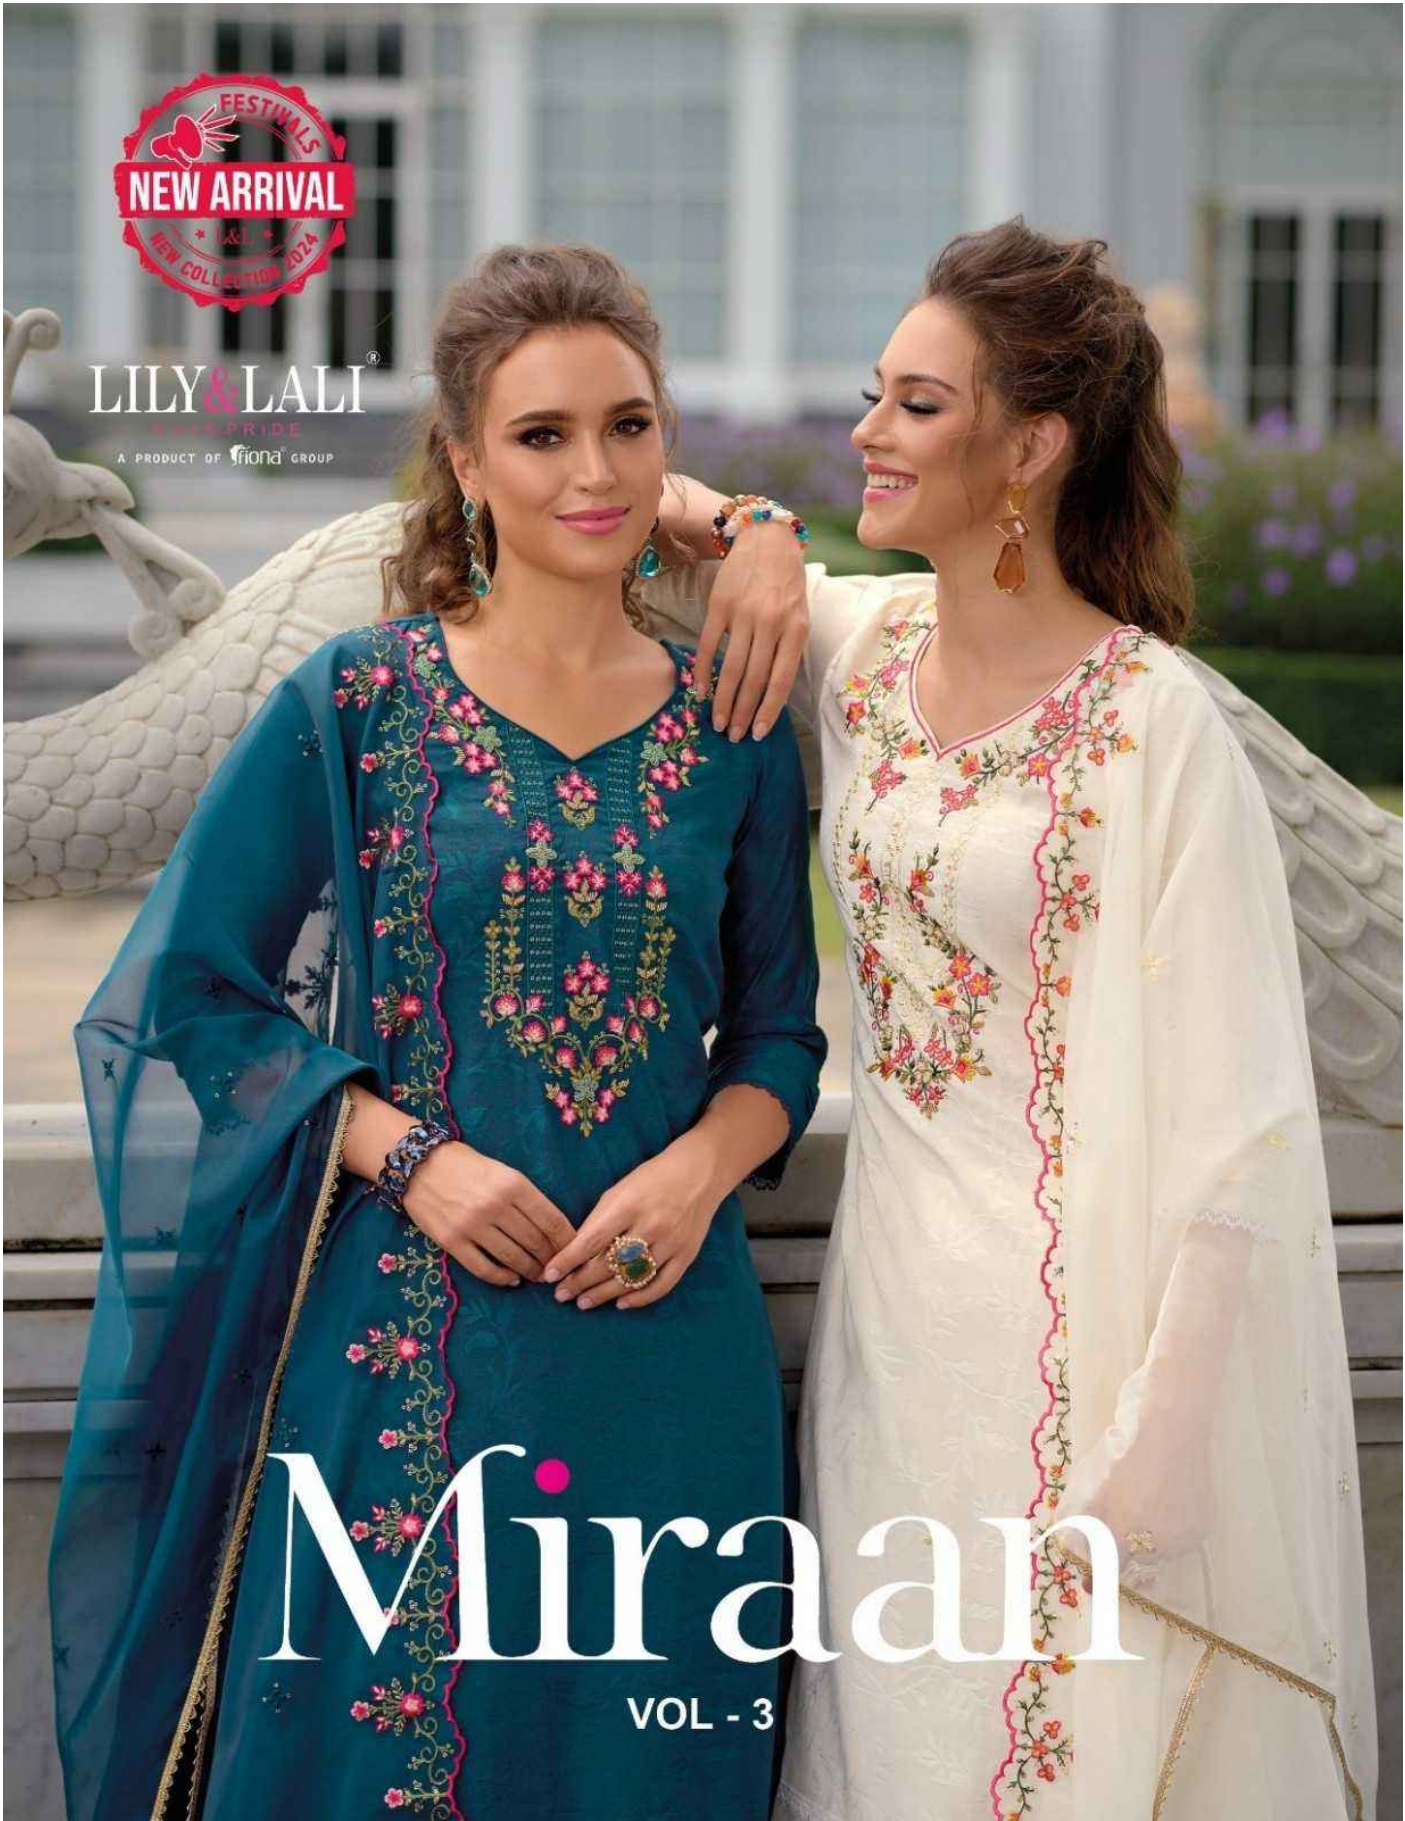

FESTIVALS
NEW ARRIVAL
L&L
NEW COLLECTION 2024

LILY & LALI®
SILK & COTTON
A PRODUCT OF Sirona GROUP

Miraan

VOL - 3

MODERN WOMAN

The perfect
balance of
style and comfort.

22901

LILY & LALI

22905

22901

22902

22903

22904

22905

22906

LILY&LALI[®]
GOLD PRIDE
A PRODUCT OF SINDH GROUP