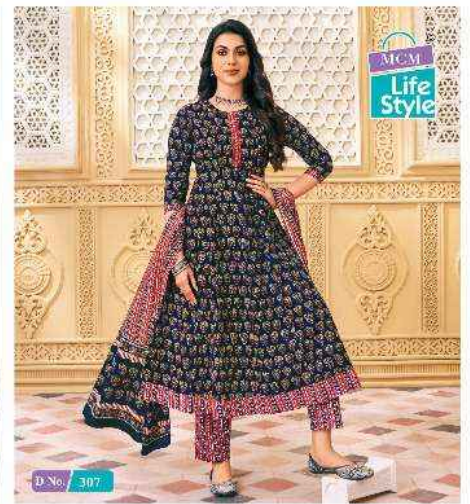

MCM

Life  
Style

D No. 307

Anarkali  
100% COTTON

MCM  
Life  
Style

D No. 308

Anarkali  
100% COTTON

MCM Life Style