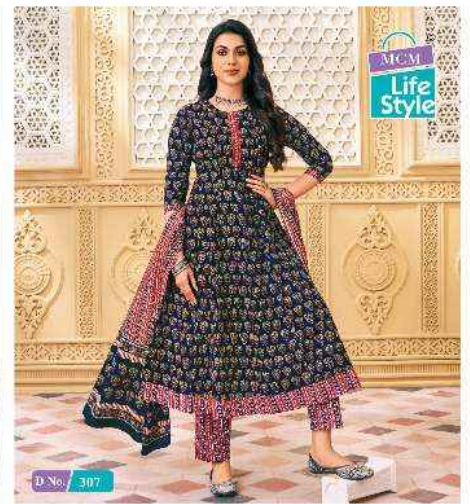

MCM Life Style

MCM Anarkali

Website: www.mcmindia.com
Email: info@mcmindia.com

CONNECT WITH US

© 2015 MCM. All rights reserved.