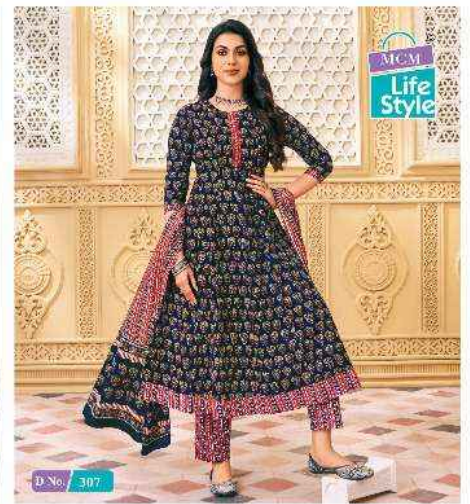

Anarkali
100% COTTON

MCM

Life
Style

D No. 307

Anarkali
100% COTTON

MCM
Life
Style

D No. 308

Anarkali
100% COTTON