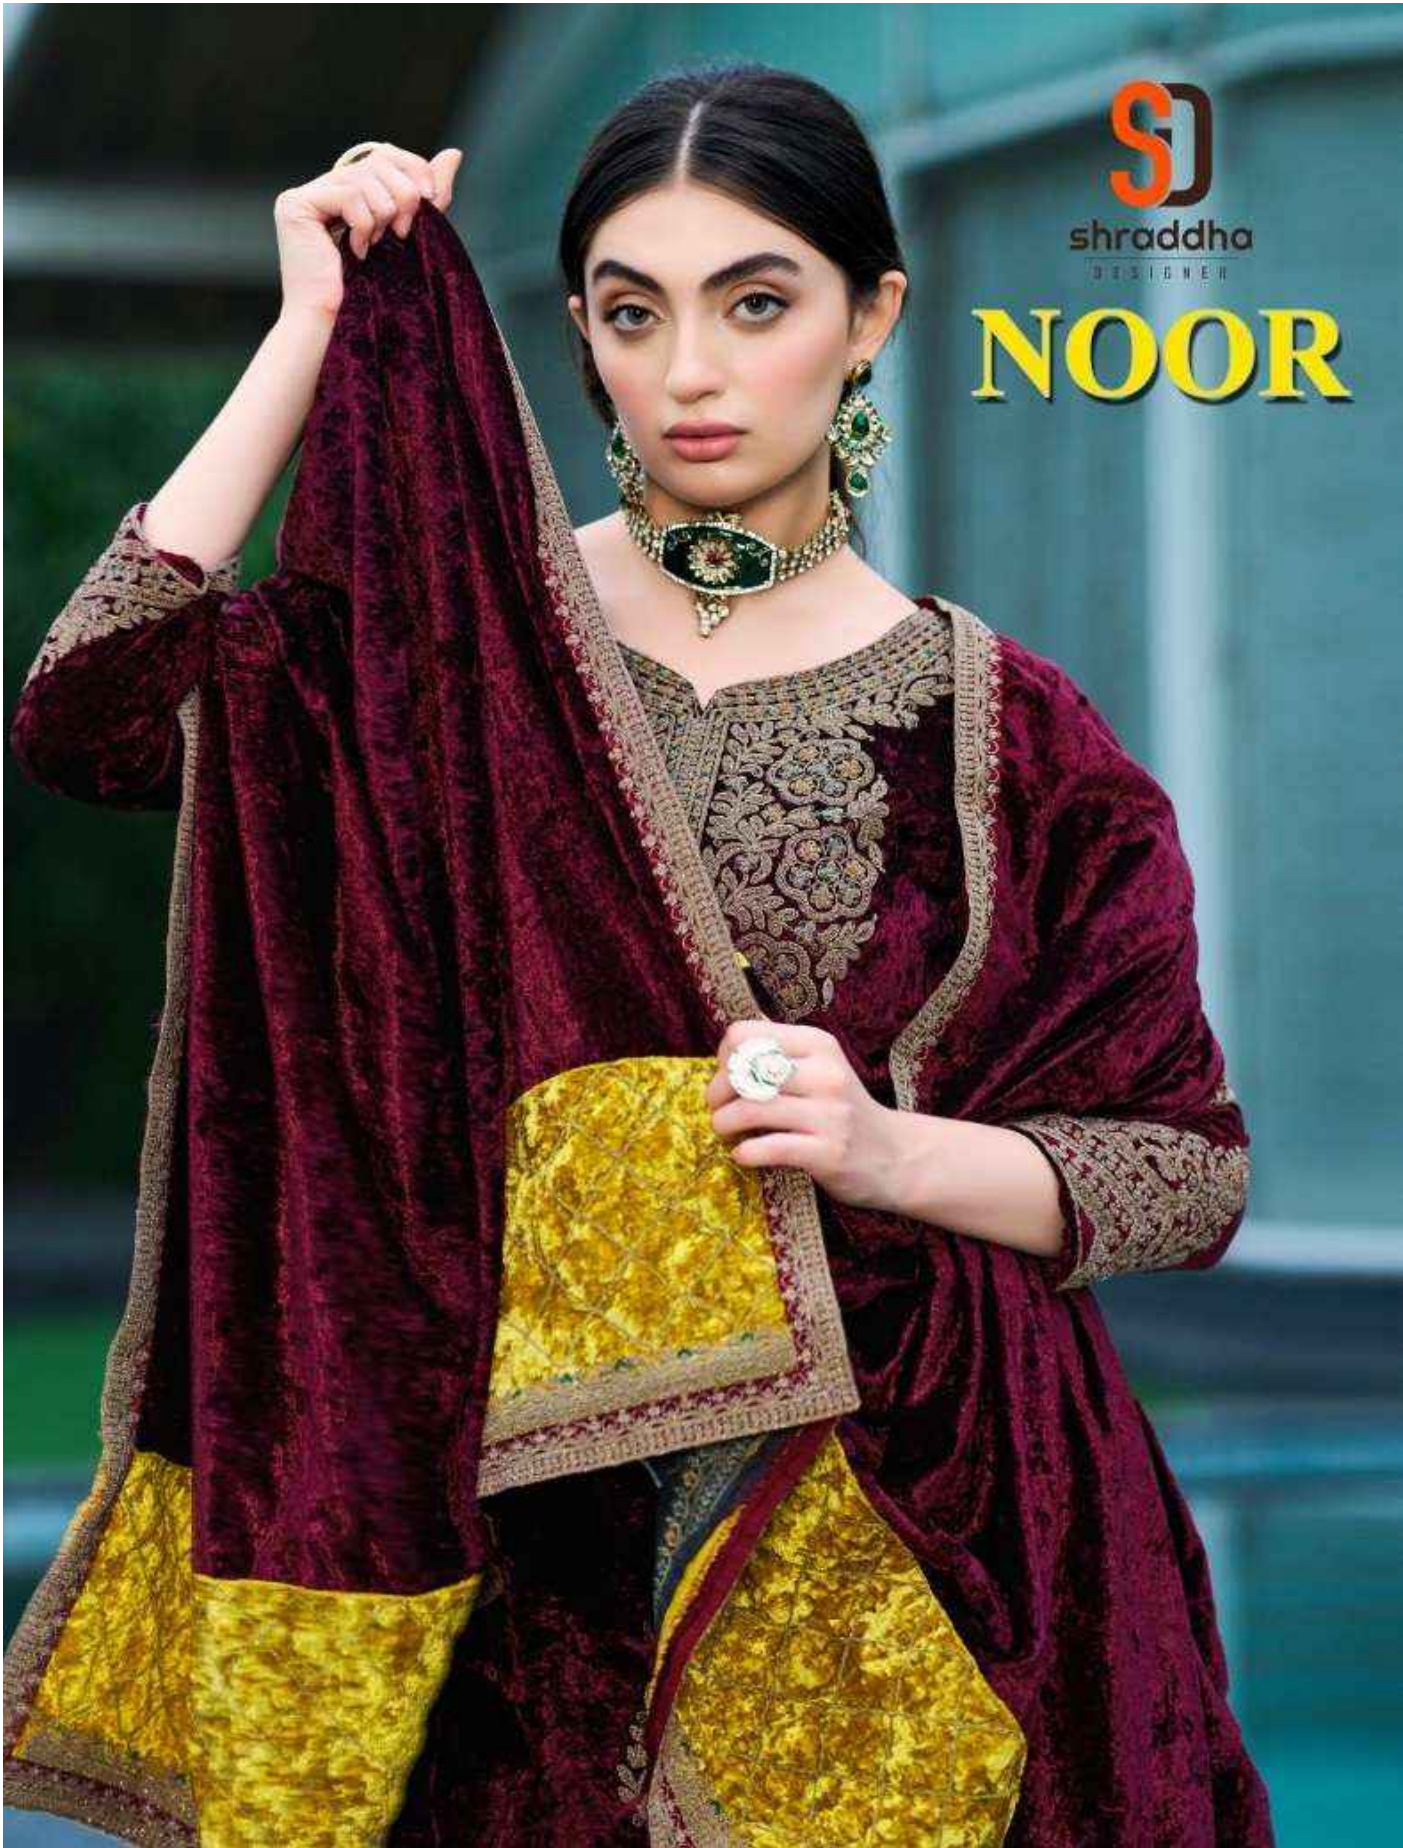

Venerable VOGUE.D. NO.1004

shradha
DESIGNER

NOOR