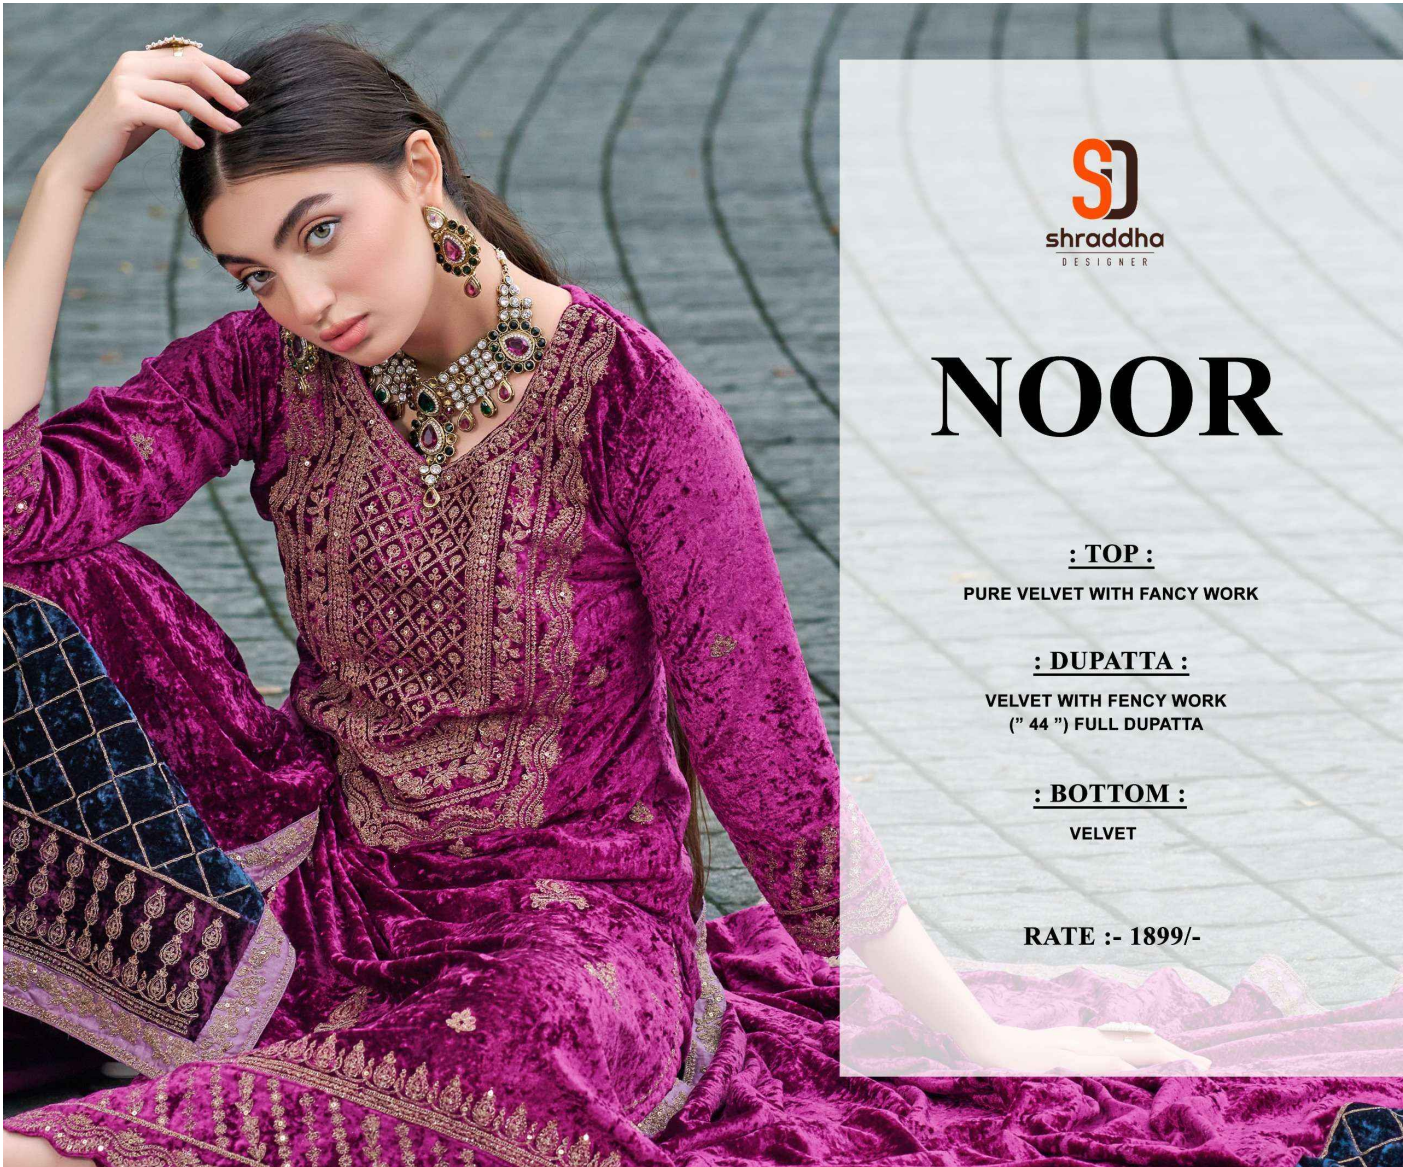

shradha
DESIGNER

NOOR

1001

1002

1003

1004

NOOR

: TOP :

PURE VELVET WITH FANCY WORK

: DUPATTA :

VELVET WITH FENCY WORK
(" 44 ") FULL DUPATTA

: BOTTOM :

VELVET

RATE :- 1899/-

Beautiful BASHUL

D. NO.1004