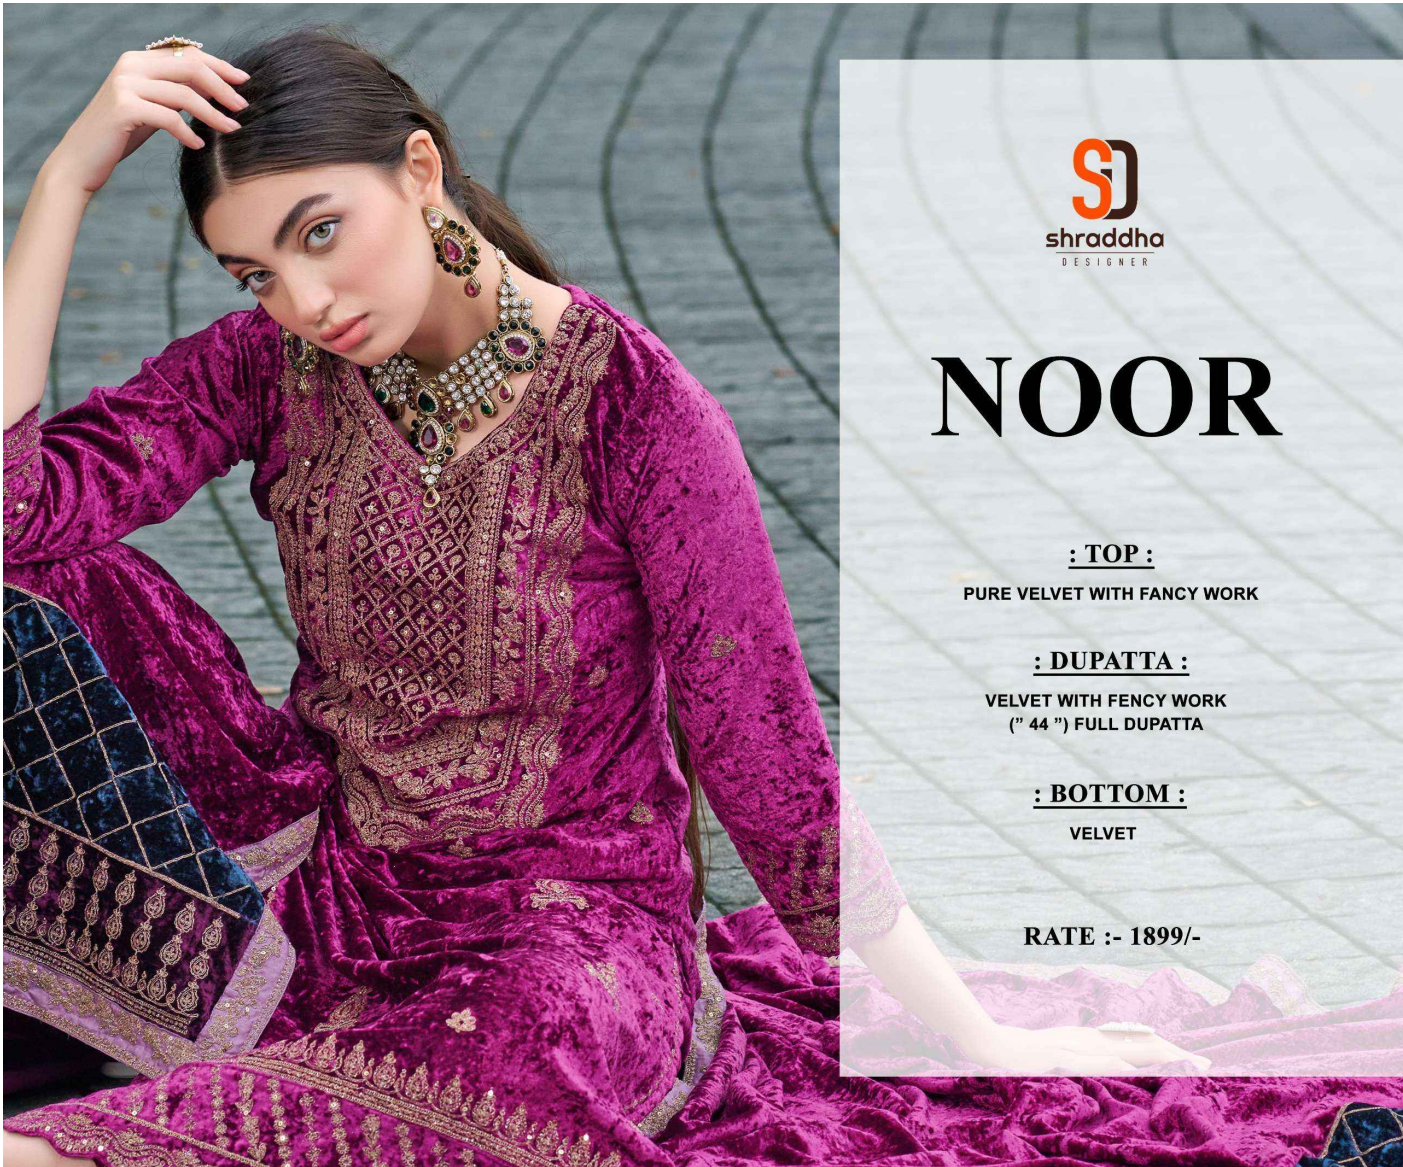

shradha
DESIGNER

NOOR

1001

1002

1003

1004

NOOR

: TOP :

PURE VELVET WITH FANCY WORK

: DUPATTA :

VELVET WITH FENCY WORK
(" 44 ") FULL DUPATTA

: BOTTOM :

VELVET

RATE :- 1899/-

Beautiful BASHUL

Elegance EMERGENCE D.NO.1004