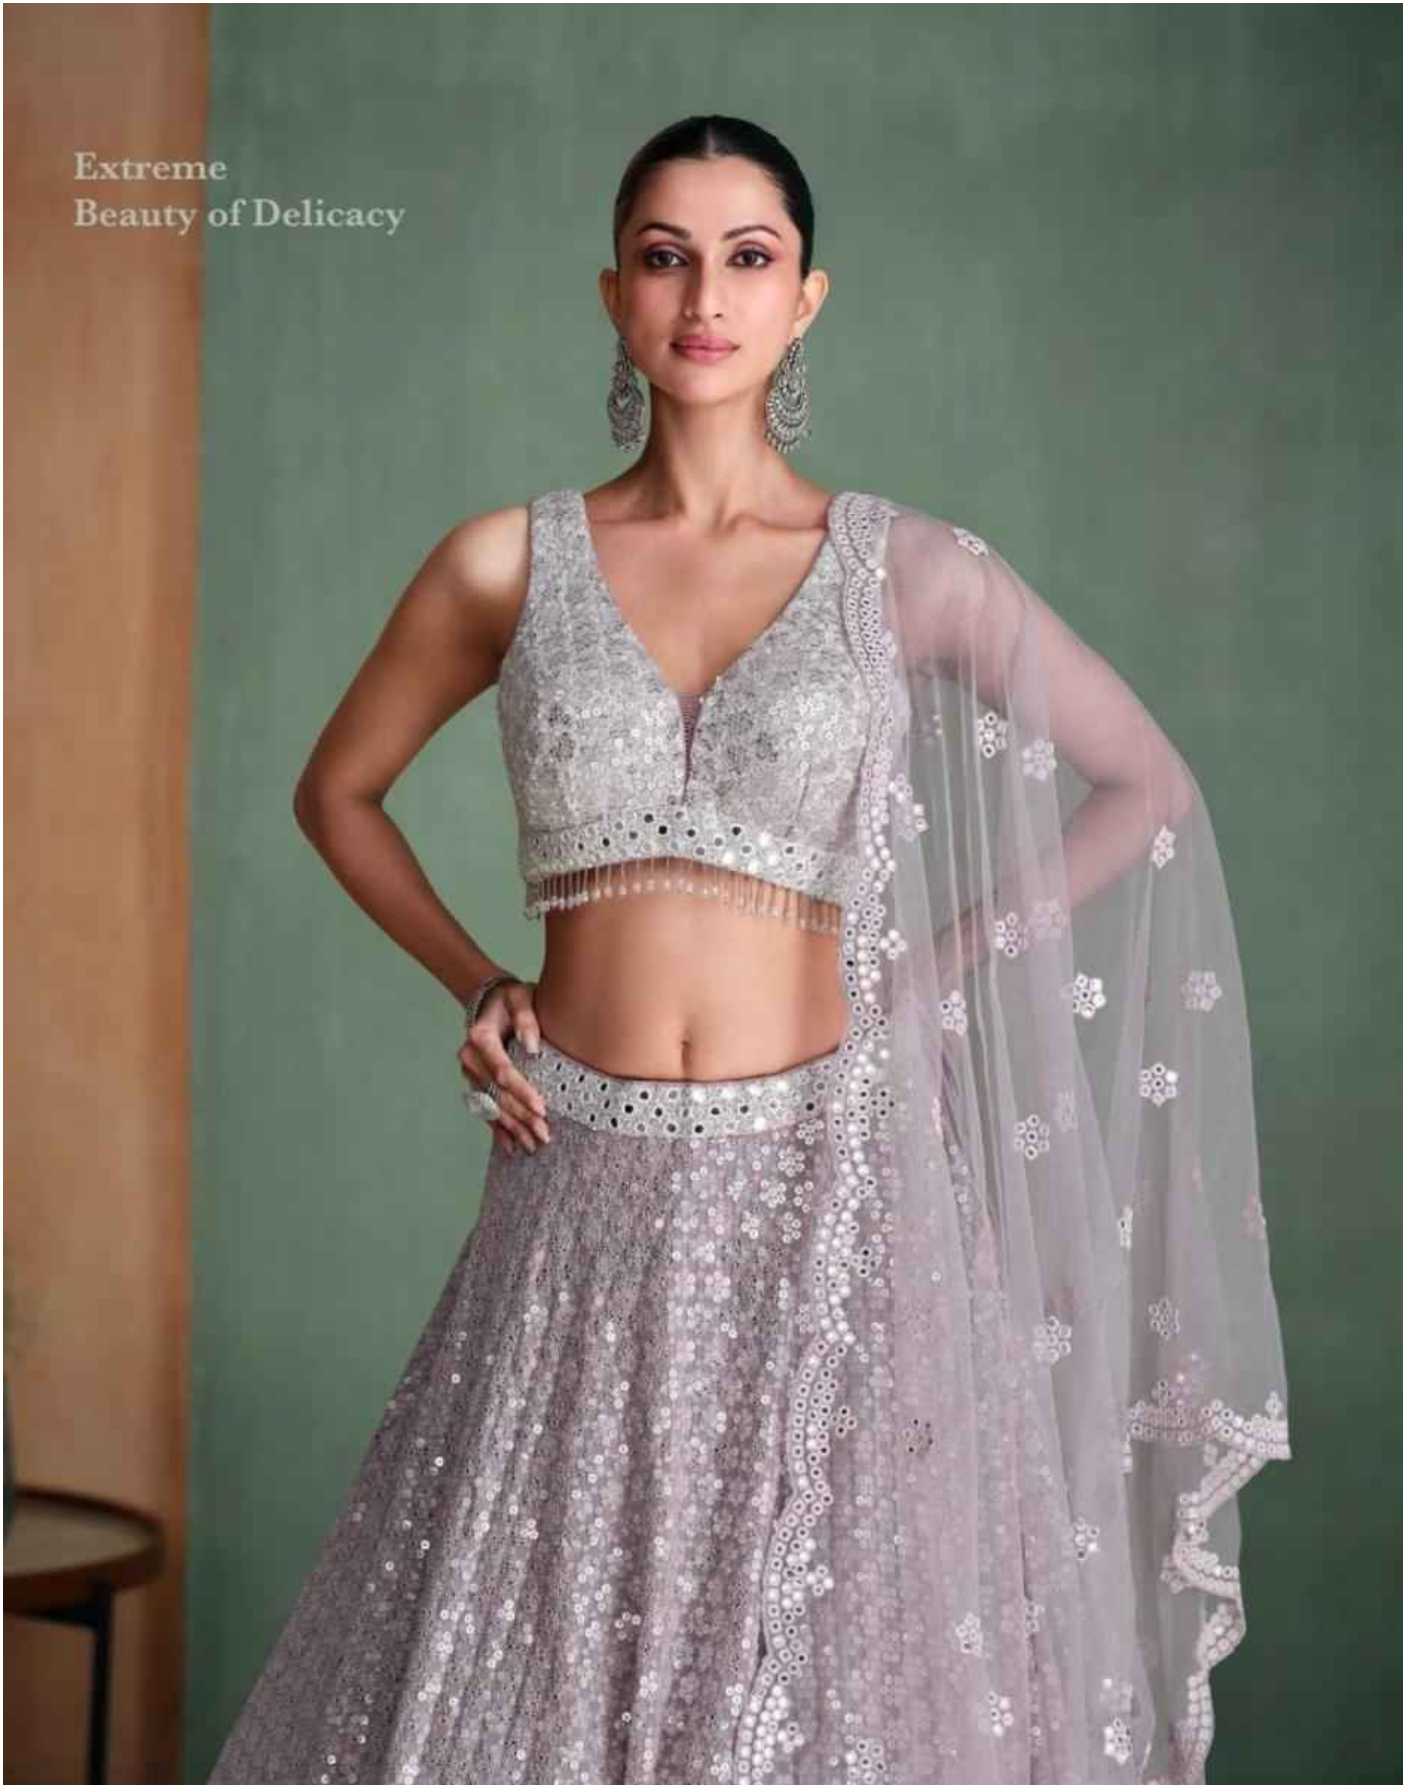

Extreme
Beauty of Delicacy