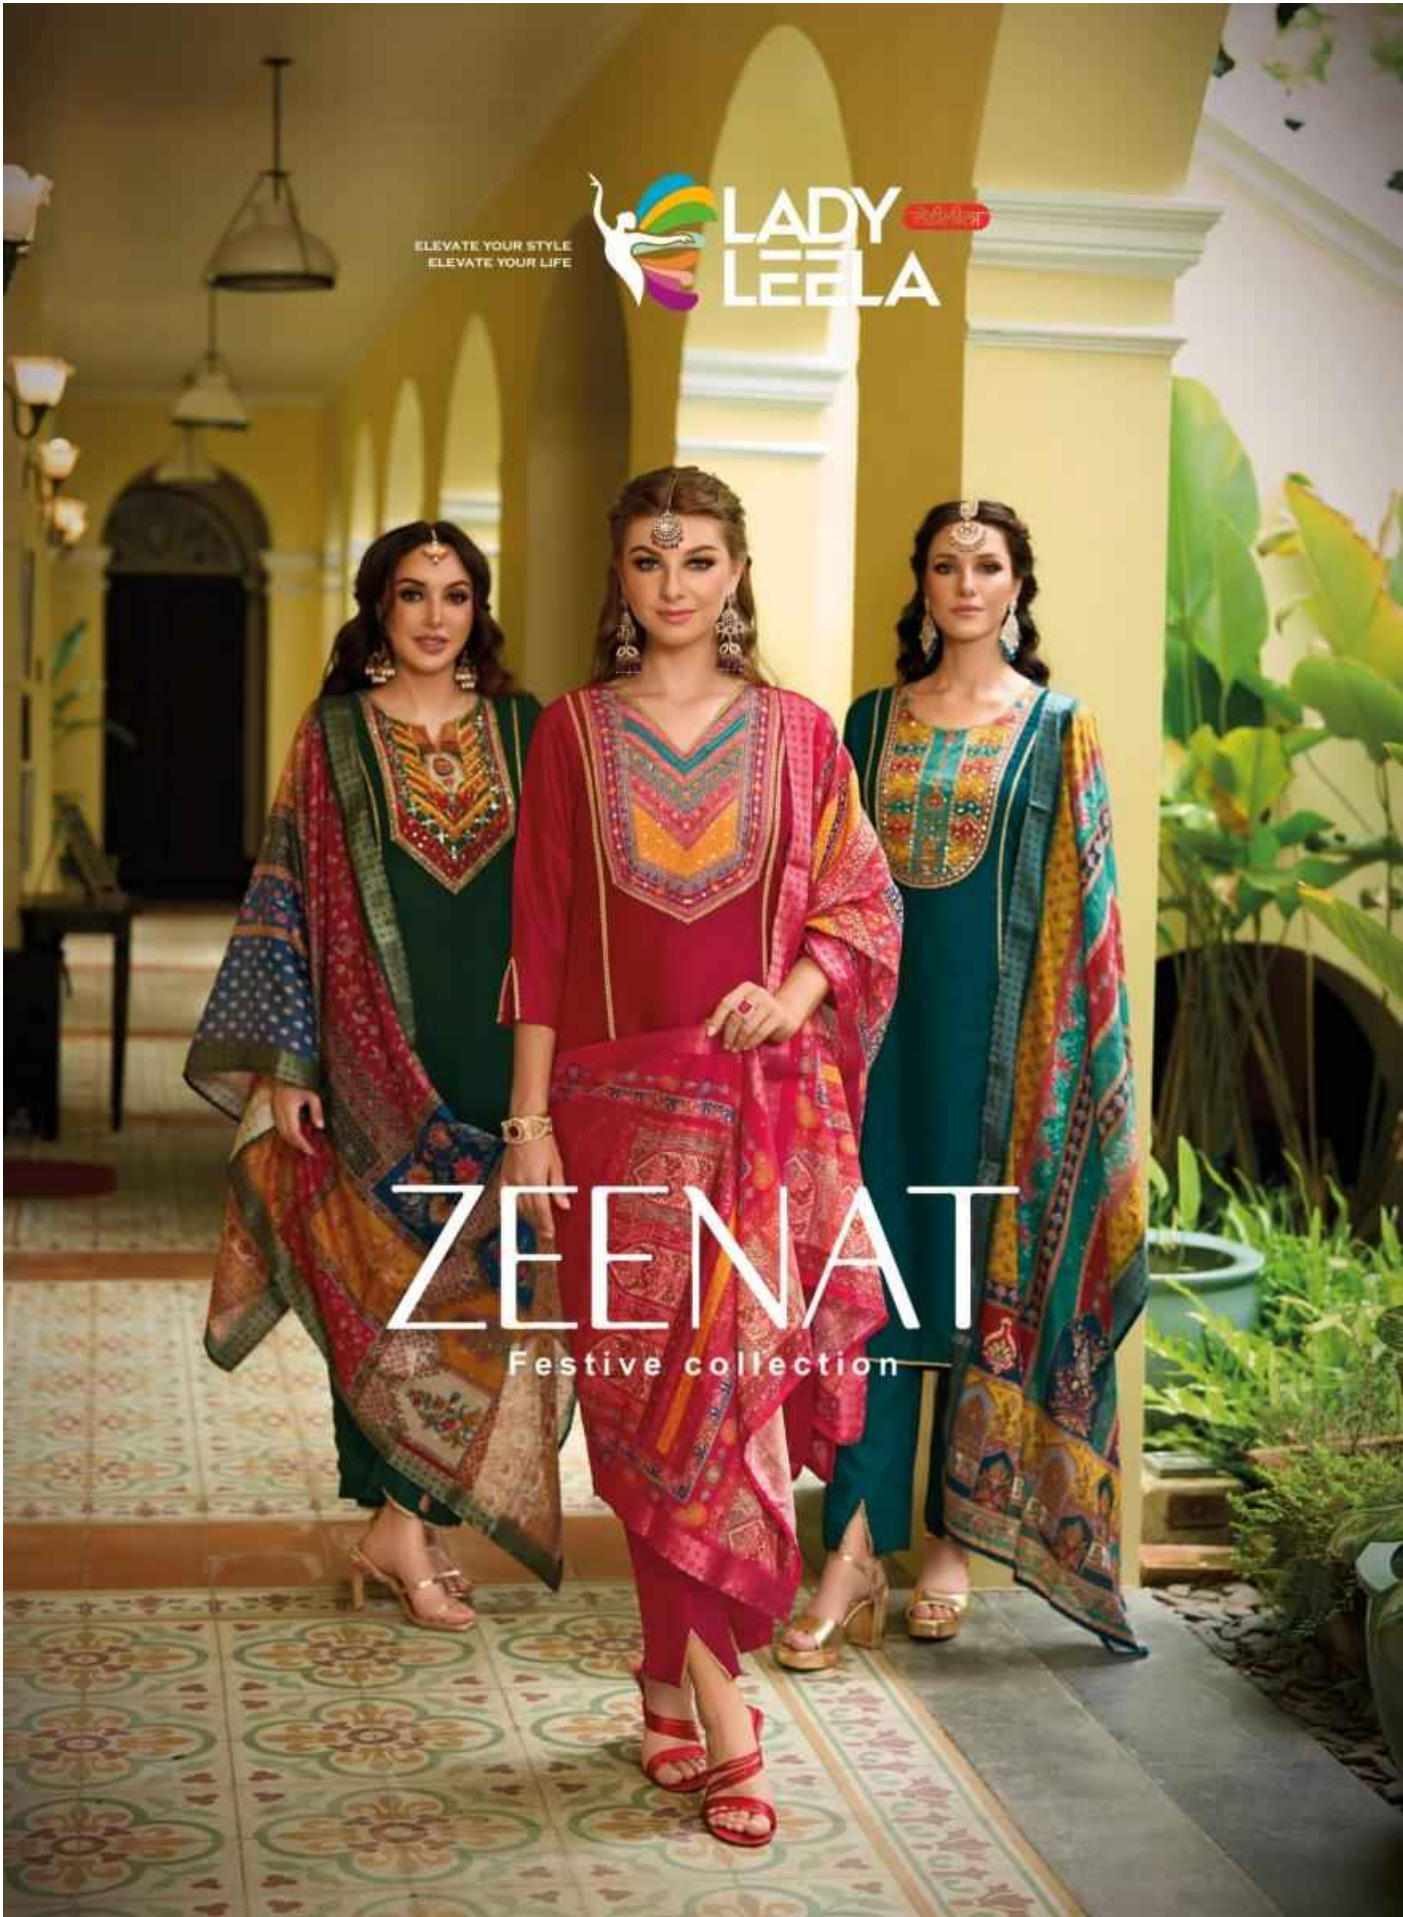

ELEVATE YOUR STYLE
ELEVATE YOUR LIFE

ZEENAT

Festive collection

ELEVATE YOUR STYLE
ELEVATE YOUR LIFE

LADY
LEEBA

ZEENAT

Festive collection

ZEENAT

Festive collection

FABRIC DETAILS

TOP

DESIGNER PRINT WITH HEAVY HANDWORK
ON VICHITRA FABRIC WITH LACE WORK & INNER

BOTTOM

VICHITRA FABRIC PANT WITH INNER & POCKET

DUPATTA

EXCLUSIVE JACQUARD DIGITAL PRINT DUPATTA

SIZES - M, L, XL, XXL, 3XL

NOTE

- * POCKET INSIDE EVERY BOTTOM
- * INNER INSIDE EVERY TOP
- * STICKER PHOTO INSIDE EVERY CATALOGUE

LADY
LEELA
ZEENAT
Festive collection

A BEAUTEOUS
THE CLASSIC ATTIRE

1421

ELEVATE YOUR STYLE.
ELEVATE YOUR LIFE.