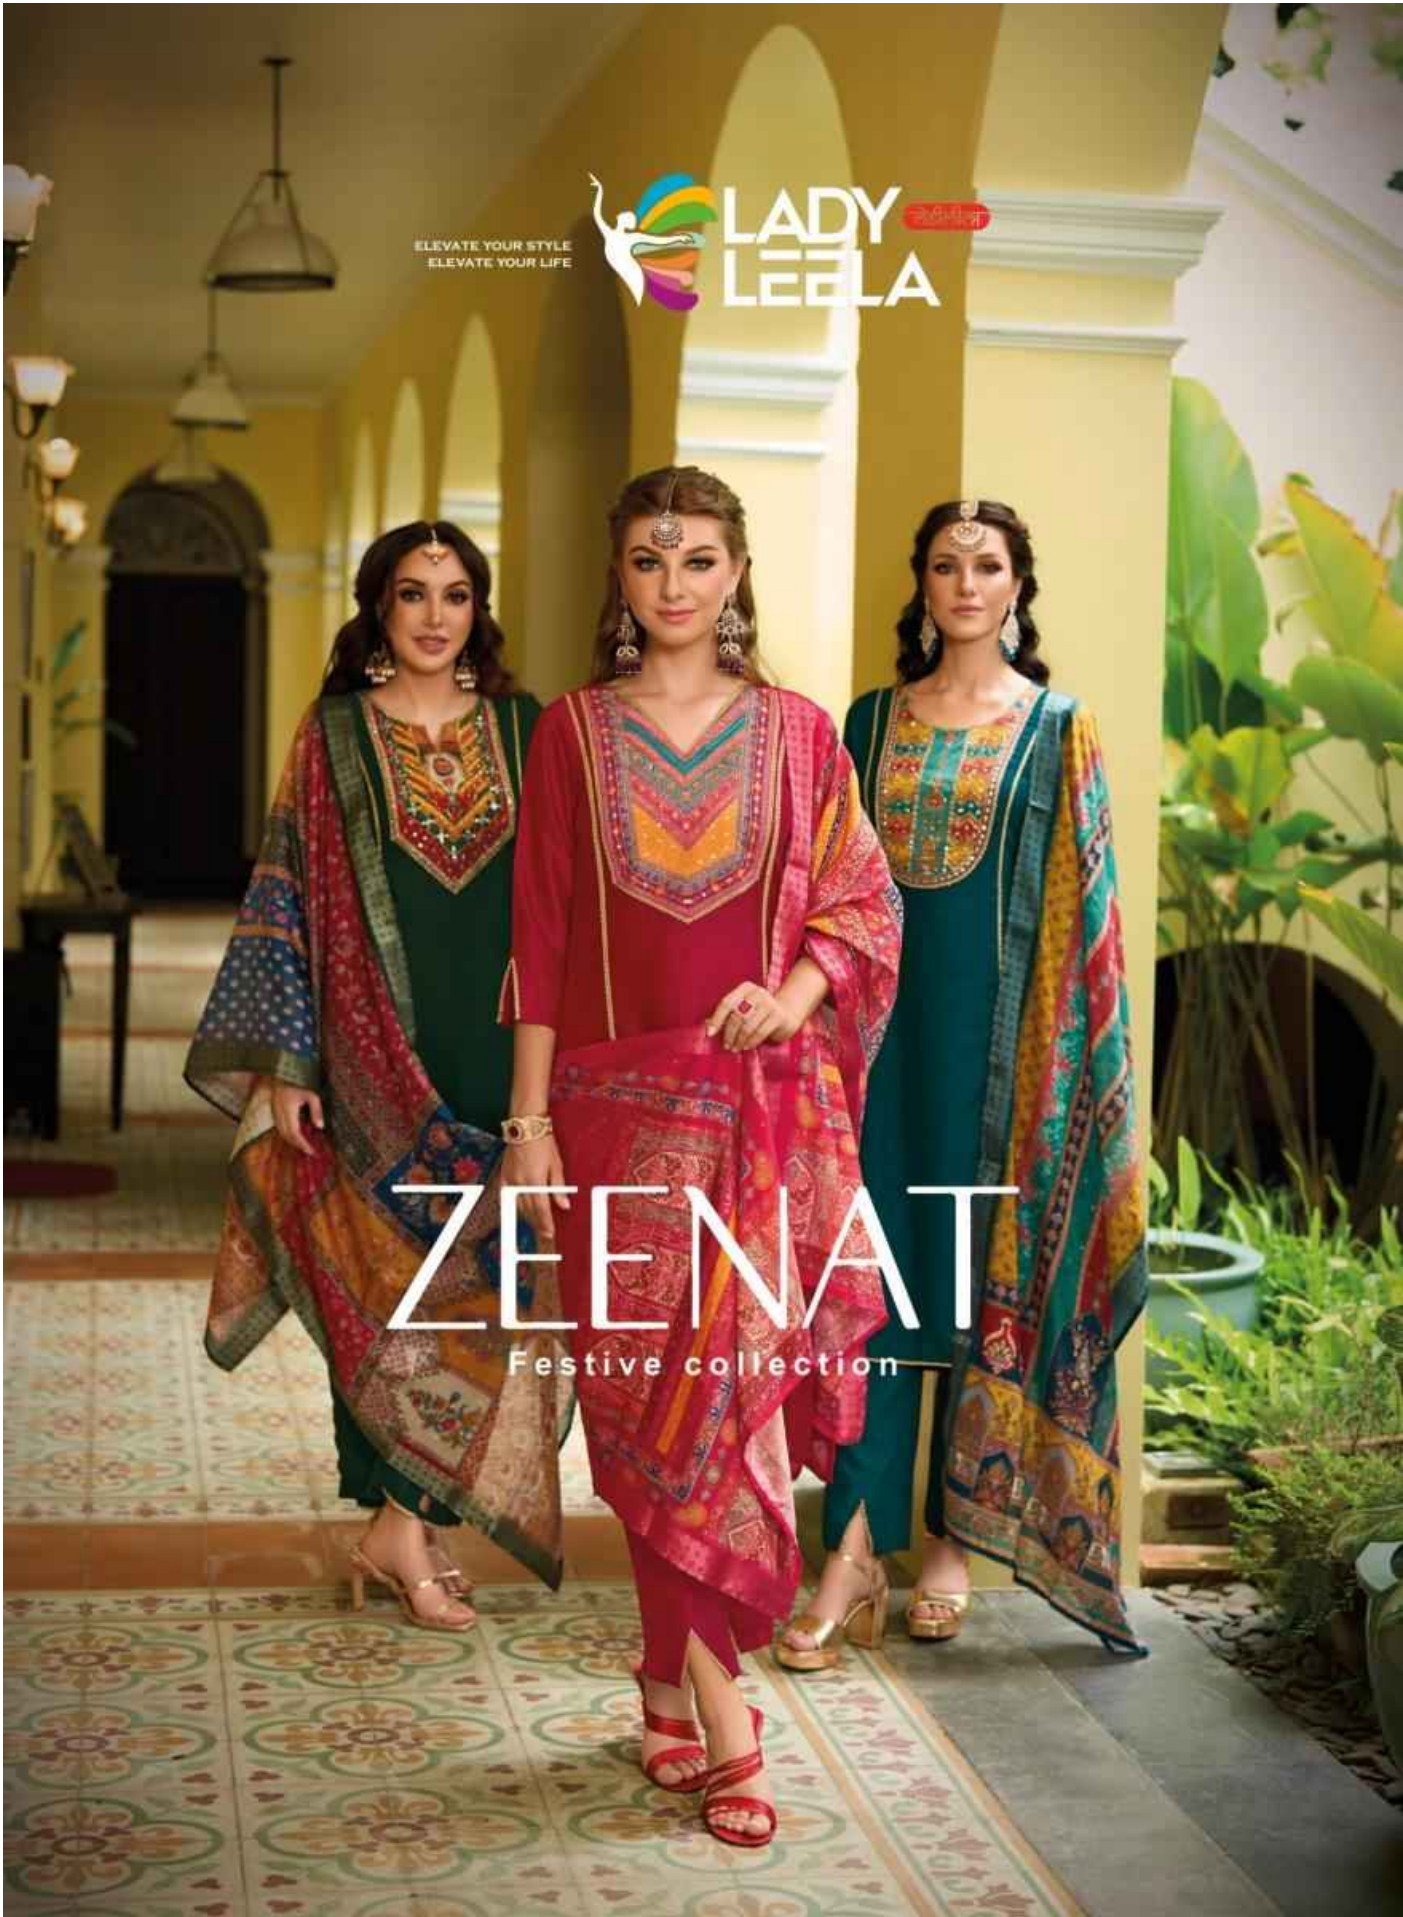

ELEVATE YOUR STYLE
ELEVATE YOUR LIFE

ZEENAT

Festive collection

ELEVATE YOUR STYLE
ELEVATE YOUR LIFE

LADY LEEBA

ZEENAT

Festive collection

ZEENAT

Festive collection

FABRIC DETAILS

TOP

DESIGNER PRINT WITH HEAVY HANDWORK
ON VICHITRA FABRIC WITH LACE WORK & INNER

BOTTOM

VICHITRA FABRIC PANT WITH INNER & POCKET

DUPATTA

EXCLUSIVE JACQUARD DIGITAL PRINT DUPATTA

SIZES - M, L, XL, XXL, 3XL

NOTE

- * POCKET INSIDE EVERY BOTTOM
- * INNER INSIDE EVERY TOP
- * STICKER PHOTO INSIDE EVERY CATALOGUE

LADY
LEELA
ZEENAT
Festive collection

A BEAUTEOUS
THE CLASSIC ATTIRE

1421

ELEVATE YOUR STYLE.
ELEVATE YOUR LIFE.