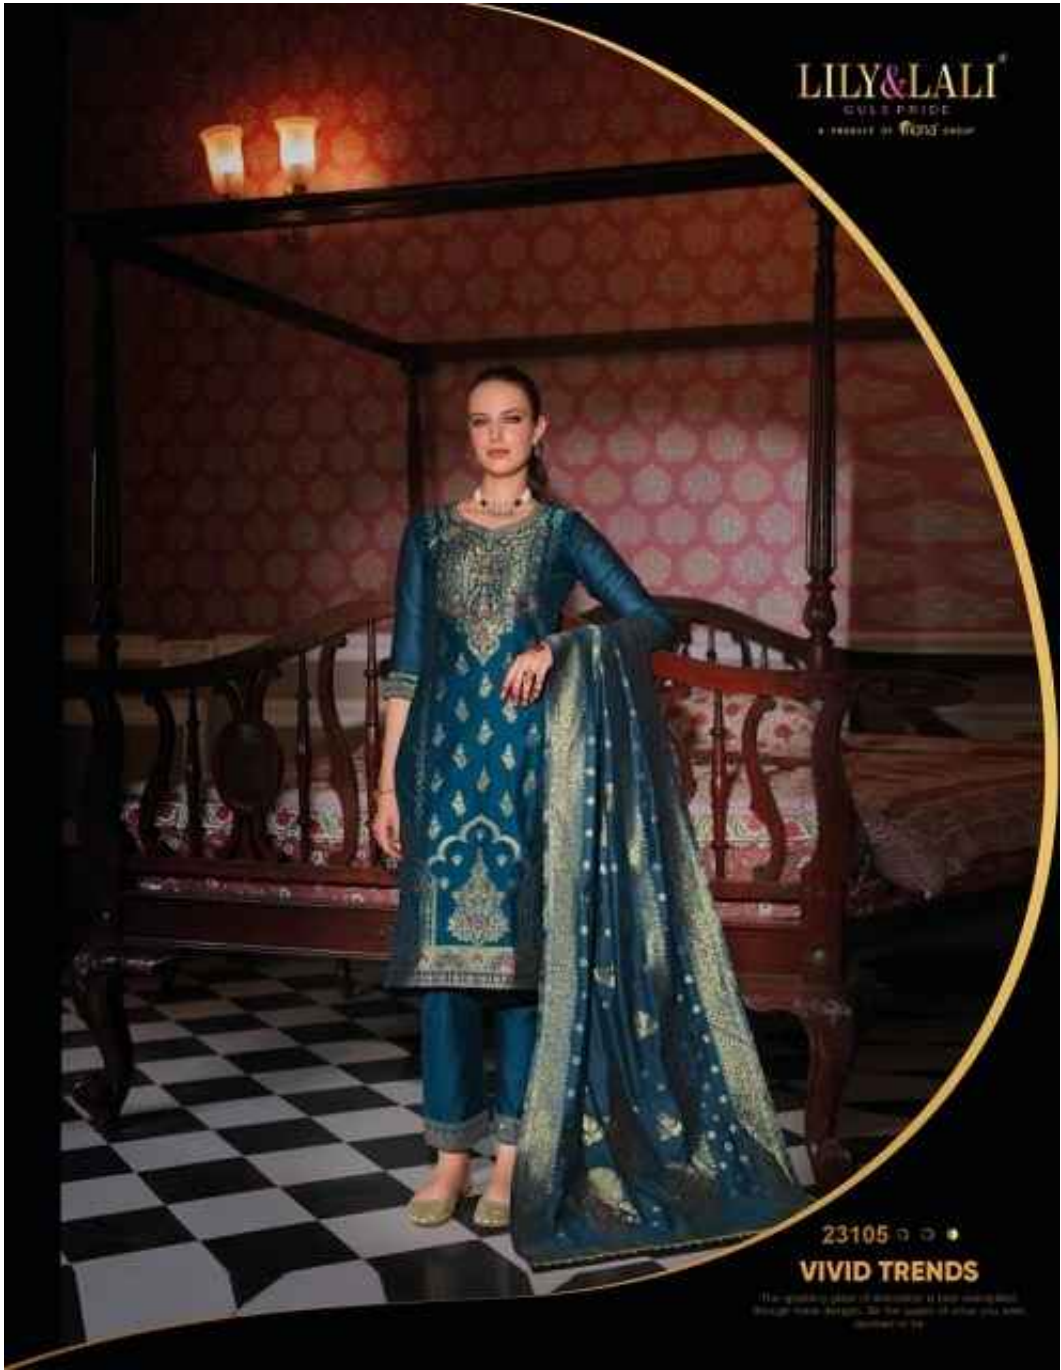

LILY&LALI®
GIVE PRIDE
A PRODUCT OF KUTUB GROUP

23105 ◻ ◻ ◻

VIVID TRENDS