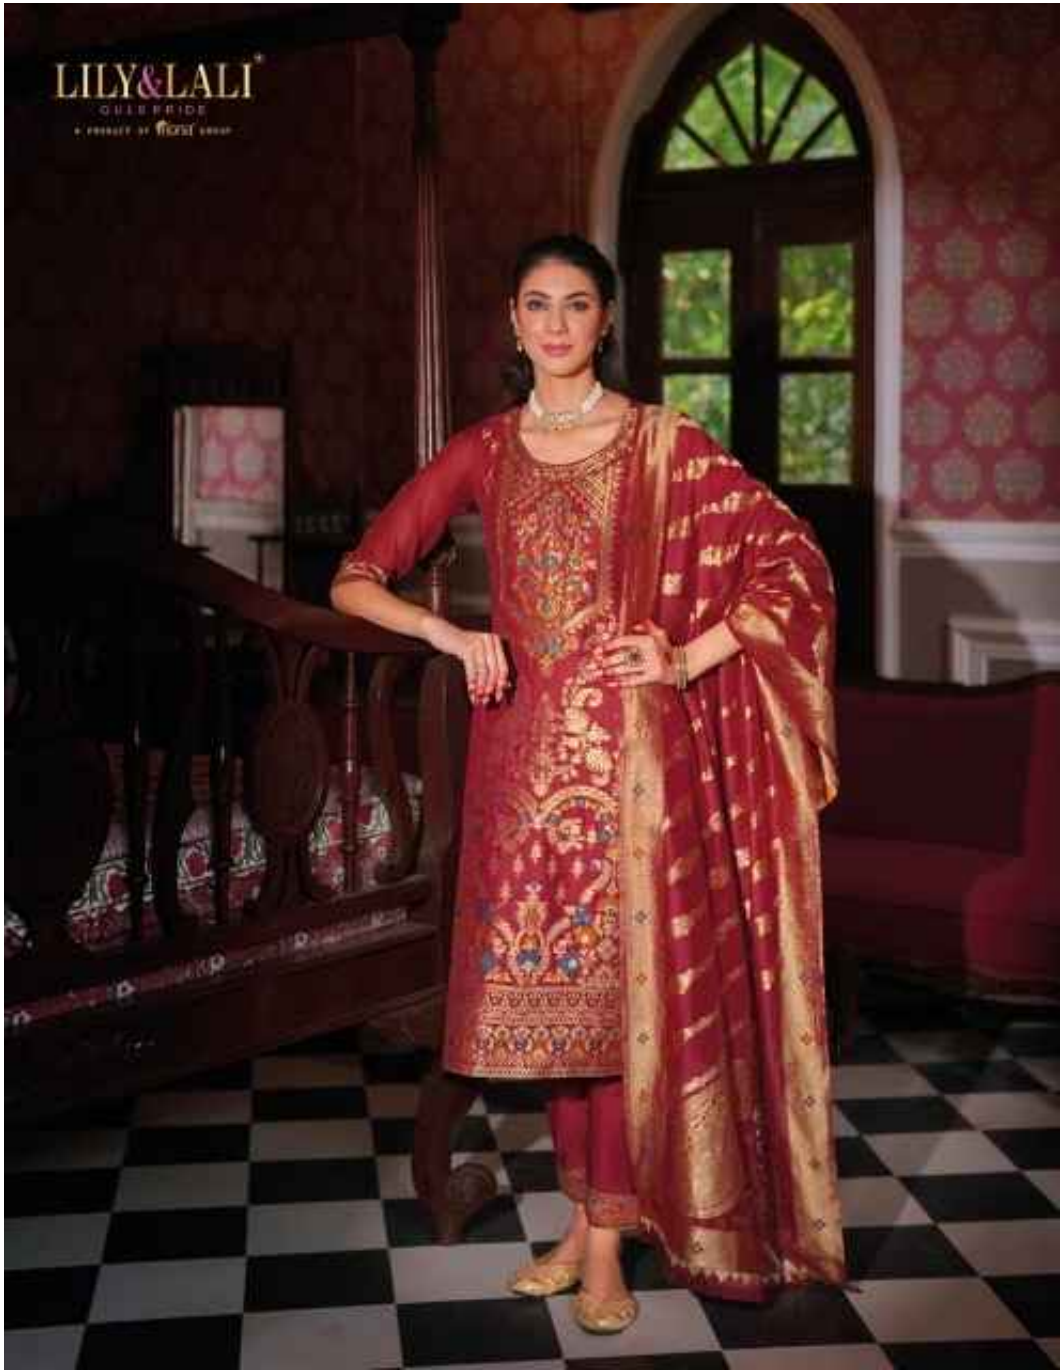

LILY&LALI
GULSHABE
A PRODUCT OF FLORENCE