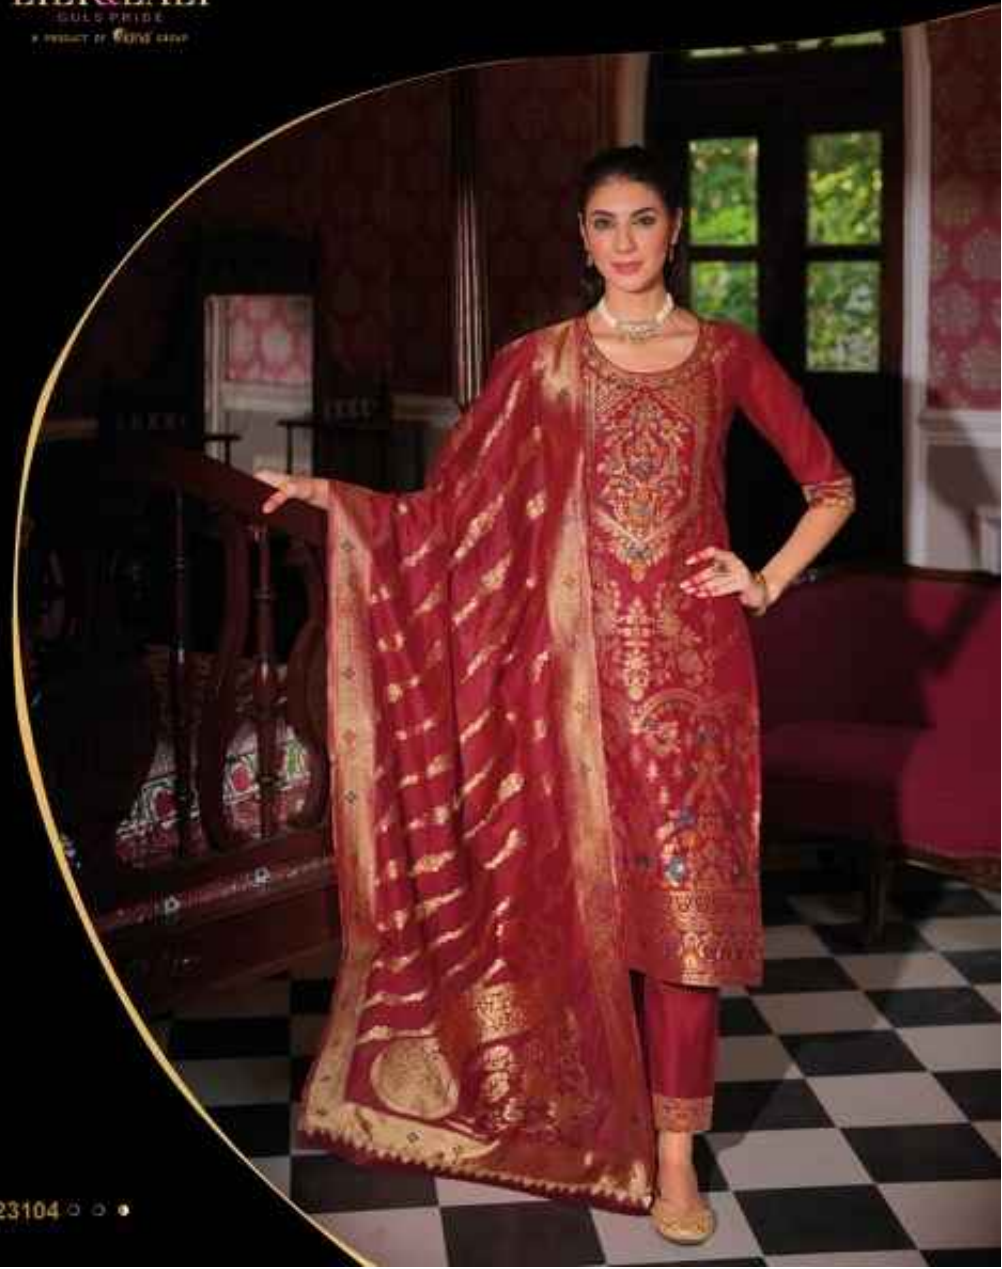

# Banarasi

NEW ARRIVAL

LILY&LALI<sup>®</sup>  
GOLD PRIDE  
A PRODUCT OF **WORLD CLASS**

LILY&LALI  
GULSHABE  
A PRODUCT OF FLORENCE

LILY&LALI<sup>®</sup>  
GOLD PRIDE  
A PRODUCT OF L'ORÉAL GROUP

23104 ○ ○ ●

## FABRICS DETAILS

: TOP :

EXCLUSIVE HANDWORK ON BANARASI JACQUARD  
SILK FABRIC WITH SANTOON INNER

: BOTTOM :

SUPER SOFT SILK FABRICS WITH JACQUARD LACE  
AND POCKET

: DUPATTA :

JACQUARD DIGITAL PRINT DUPATTA 36"  
WITH FANCY LACE