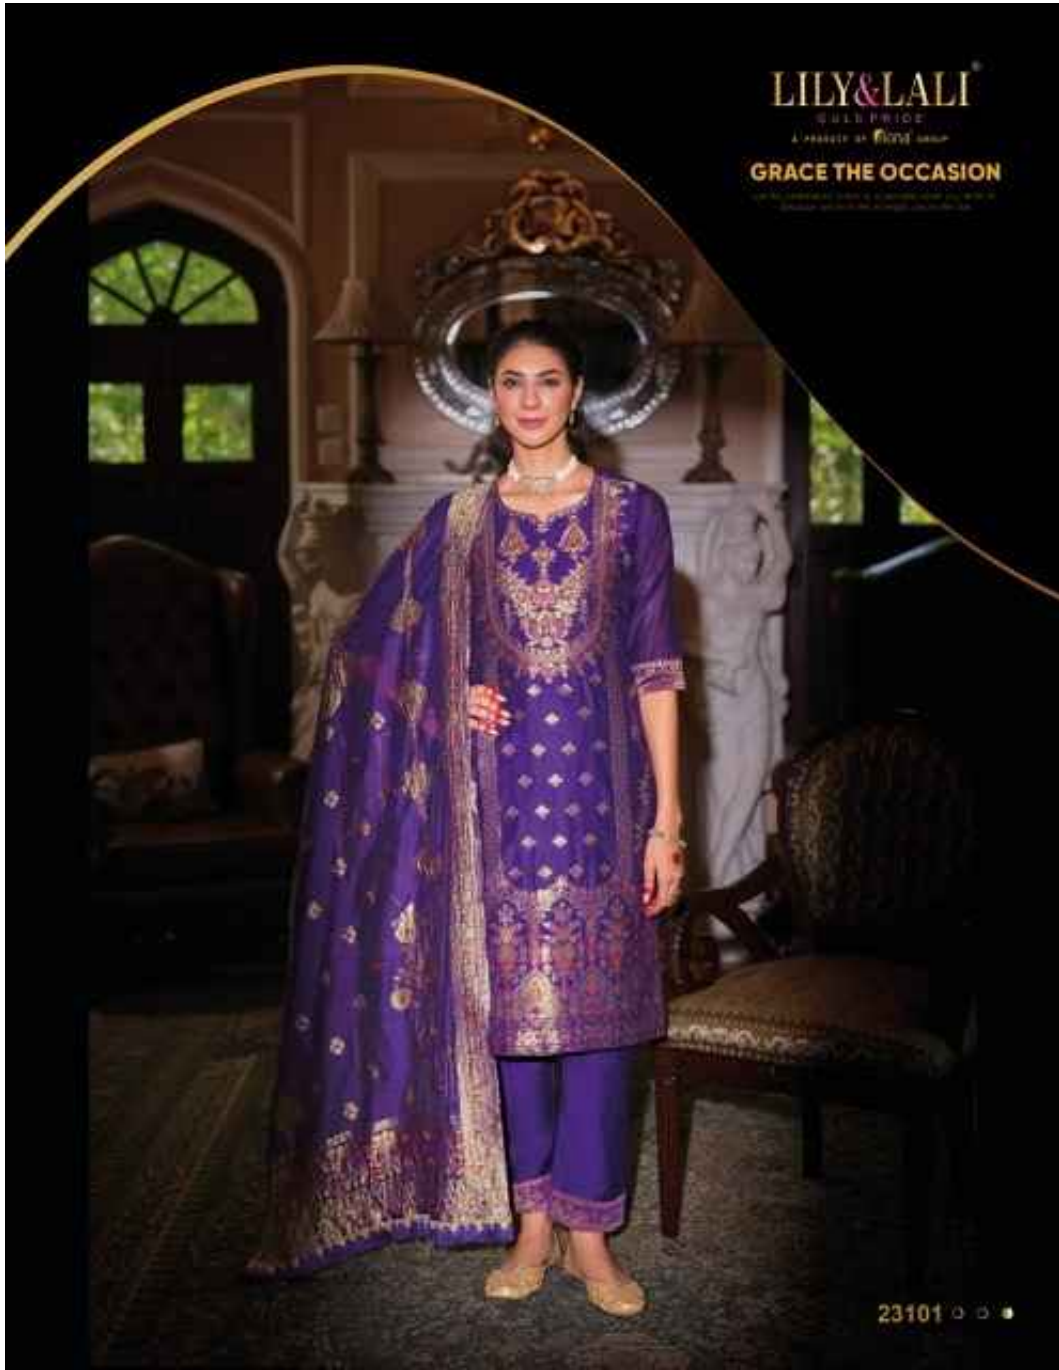

LILY&LALI®
GOLD PRICE

A PRODUCT OF PAKISTAN

GRACE THE OCCASION

FOR ALL OCCASIONS VISIT US AT WWW.LILY&LALI.COM

23101 ◯ ◯ ●