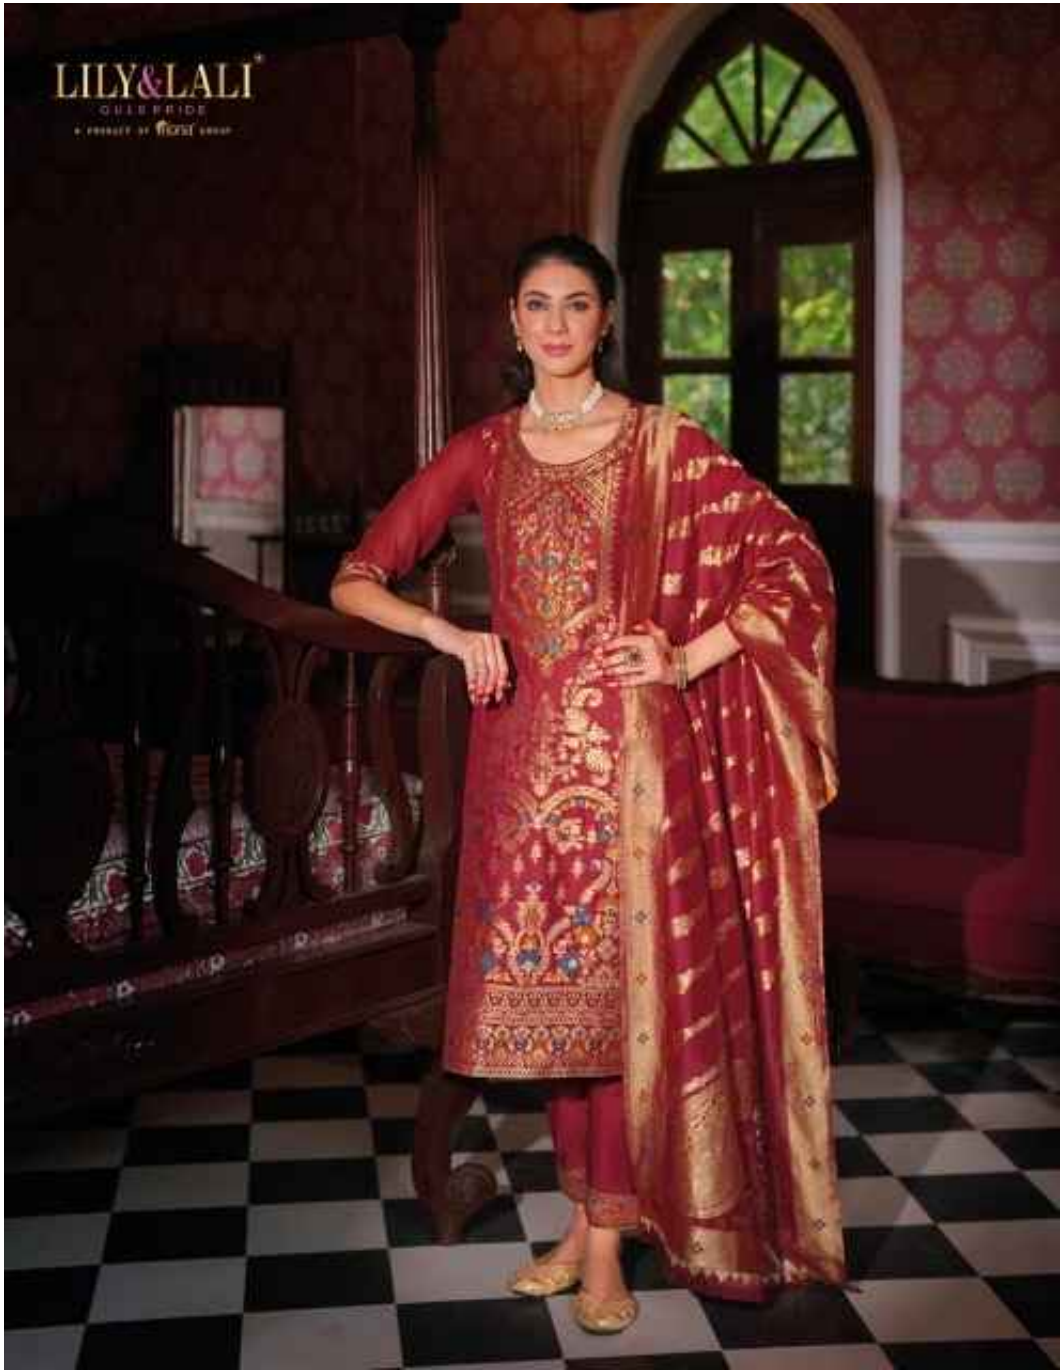

# Banarasi

NEW ARRIVAL

LILY&LALI<sup>®</sup>  
GOLD PRIDE  
A PRODUCT OF **WORLD CLASS**

LILY&LALI  
GULSHABE  
A PRODUCT OF FLORENCE

LILY&LALI<sup>®</sup>  
GOLD PRIDE  
A PRODUCT OF L'ORÉAL GROUP

23104 ○ ○ ●

## FABRICS DETAILS

: TOP :

EXCLUSIVE HANDWORK ON BANARASI JACQUARD  
SILK FABRIC WITH SANTOON INNER

: BOTTOM :

SUPER SOFT SILK FABRICS WITH JACQUARD LACE  
AND POCKET

: DUPATTA :

JACQUARD DIGITAL PRINT DUPATTA 36"  
WITH FANCY LACE