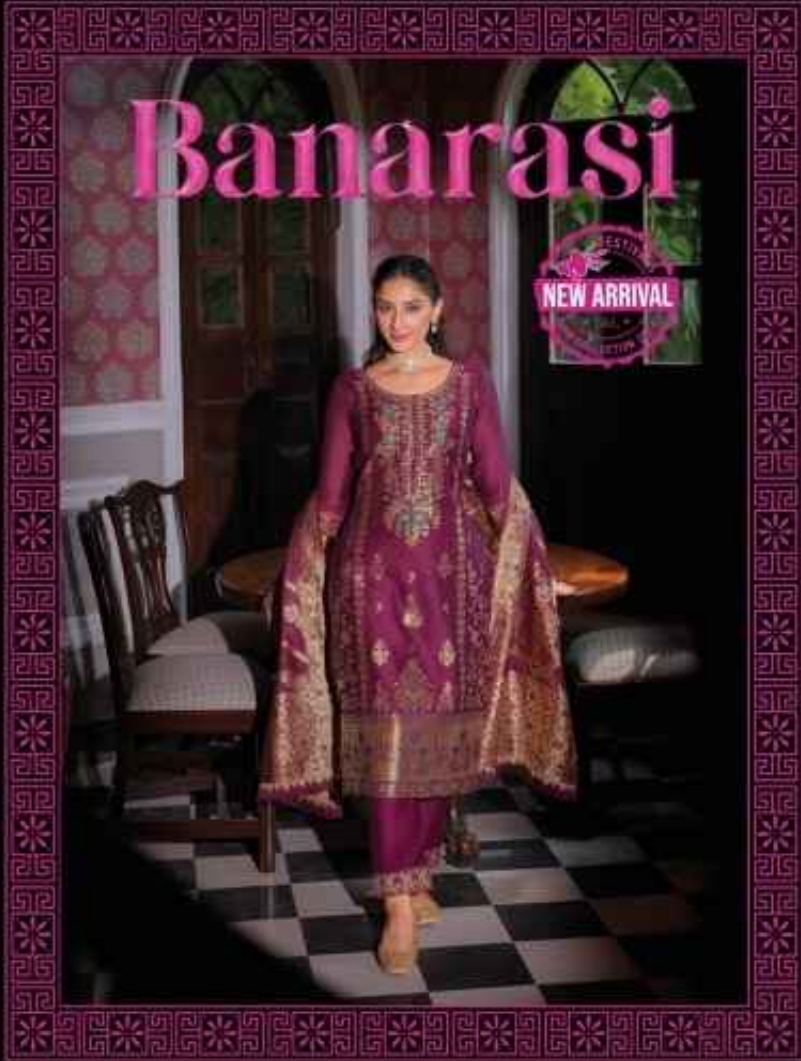

: DUPATTA :

JACQUARD DIGITAL PRINT DUPATTA 36"
WITH FANCY LACE

SIZE : M,L,XL,XXL,3XL

LILY&LALI[®]
GOLD PRIDE
A PRODUCT OF KONG GROUP

Banarasi

NEW ARRIVAL

LILY&LALI[®]
GOLD PRICE

A PRODUCT OF PAKISTAN