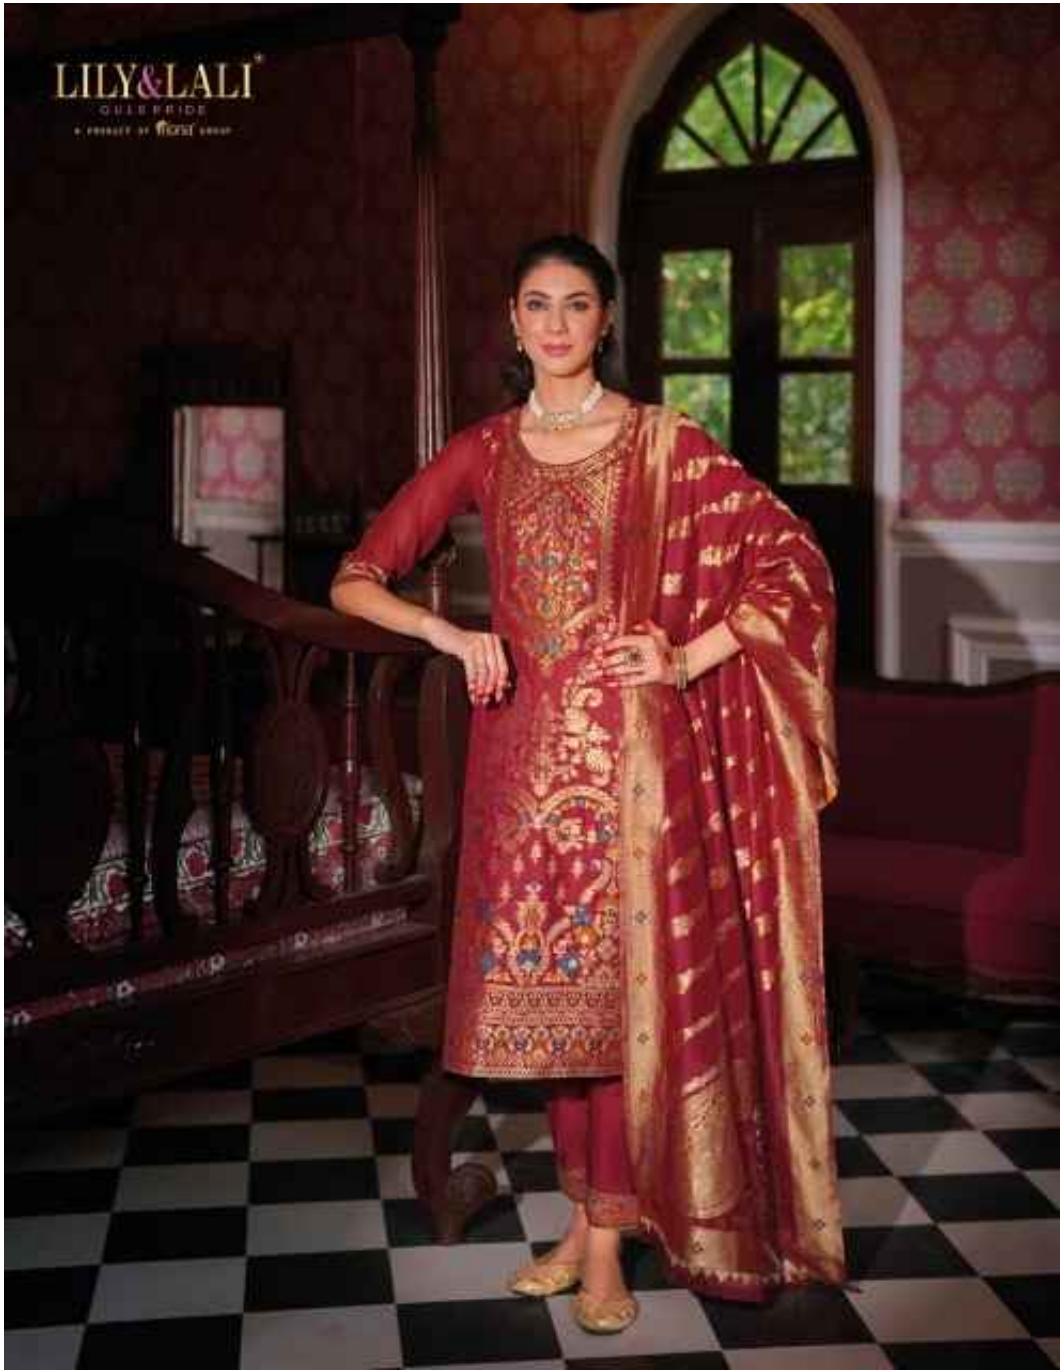

LILY&LALI[®]
GOLD PRIDE
A PRODUCT OF KUND GROUP

Banarasi

NEW ARRIVAL

LILY&LALI[®]
GOLD PRIDE
A PRODUCT OF **WORLD CLASS**

LILY&LALI
GULSHABE
A PRODUCT OF FLORENCE

LILY&LALI®
GOLD PRIDE
A PRODUCT OF L'ORÉAL GROUP

: DUPATTA :

JACQUARD DIGITAL PRINT DUPATTA 36"
WITH FANCY LACE

SIZE : M,L,XL,XXL,3XL

LILY&LALI[®]
GOLD PRIDE
A PRODUCT OF KONG GROUP

Banarasi

NEW ARRIVAL

LILY&LALI[®]
GOLD PRICE

A PRODUCT OF PAKISTAN