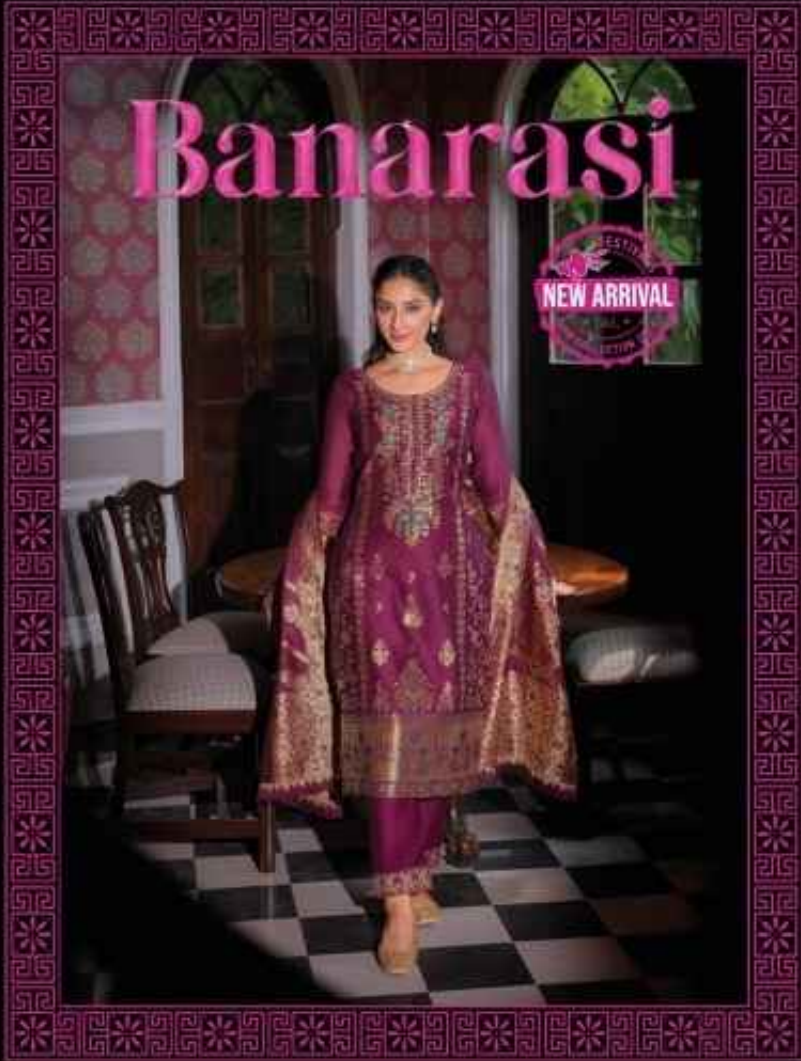

LILY&LALI<sup>®</sup>  
GOLD PRIDE  
A PRODUCT OF KONG GROUP

# Banarasi

NEW ARRIVAL

LILY&LALI<sup>®</sup>  
GOLD PRIDE  
A PRODUCT OF **WORLD CLASS**

LILY&LALI  
GULSHABE  
A PRODUCT OF FLORENCE

LILY&LALI<sup>®</sup>  
GOLD PRIDE  
A PRODUCT OF L'ORÉAL GROUP

23104 ○ ○ ●