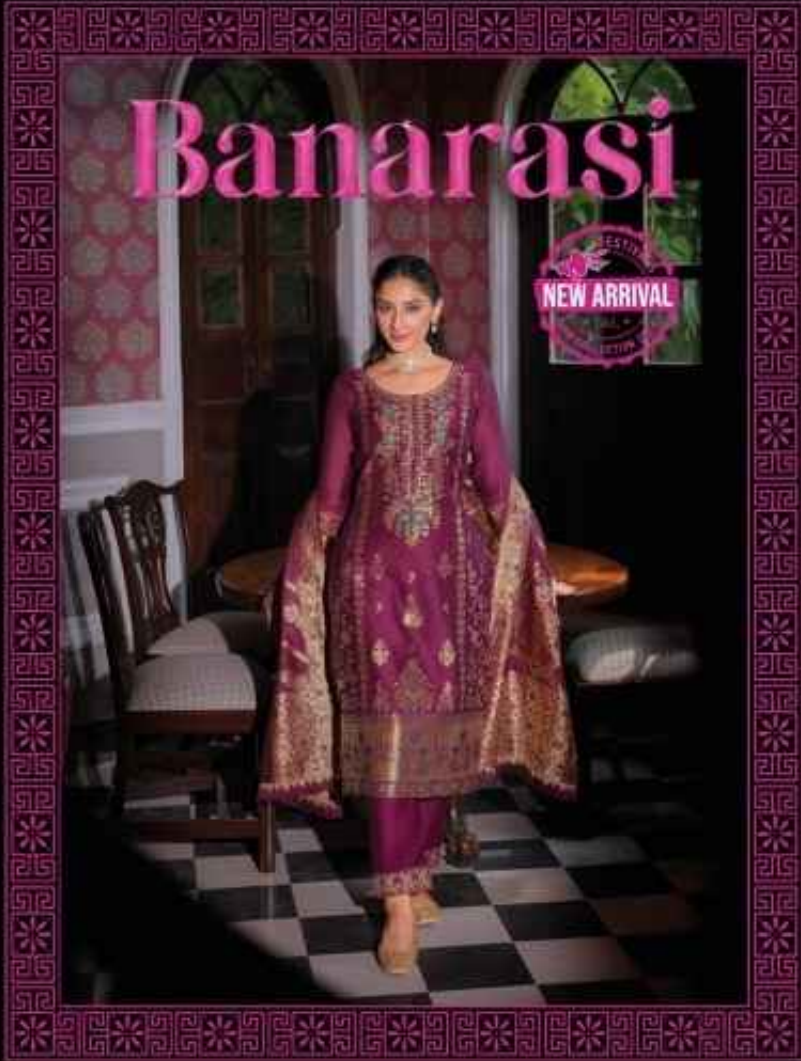

LILY&LALI®
GOLD PRIDE
A PRODUCT OF KUND GROUP

Banarasi

NEW ARRIVAL