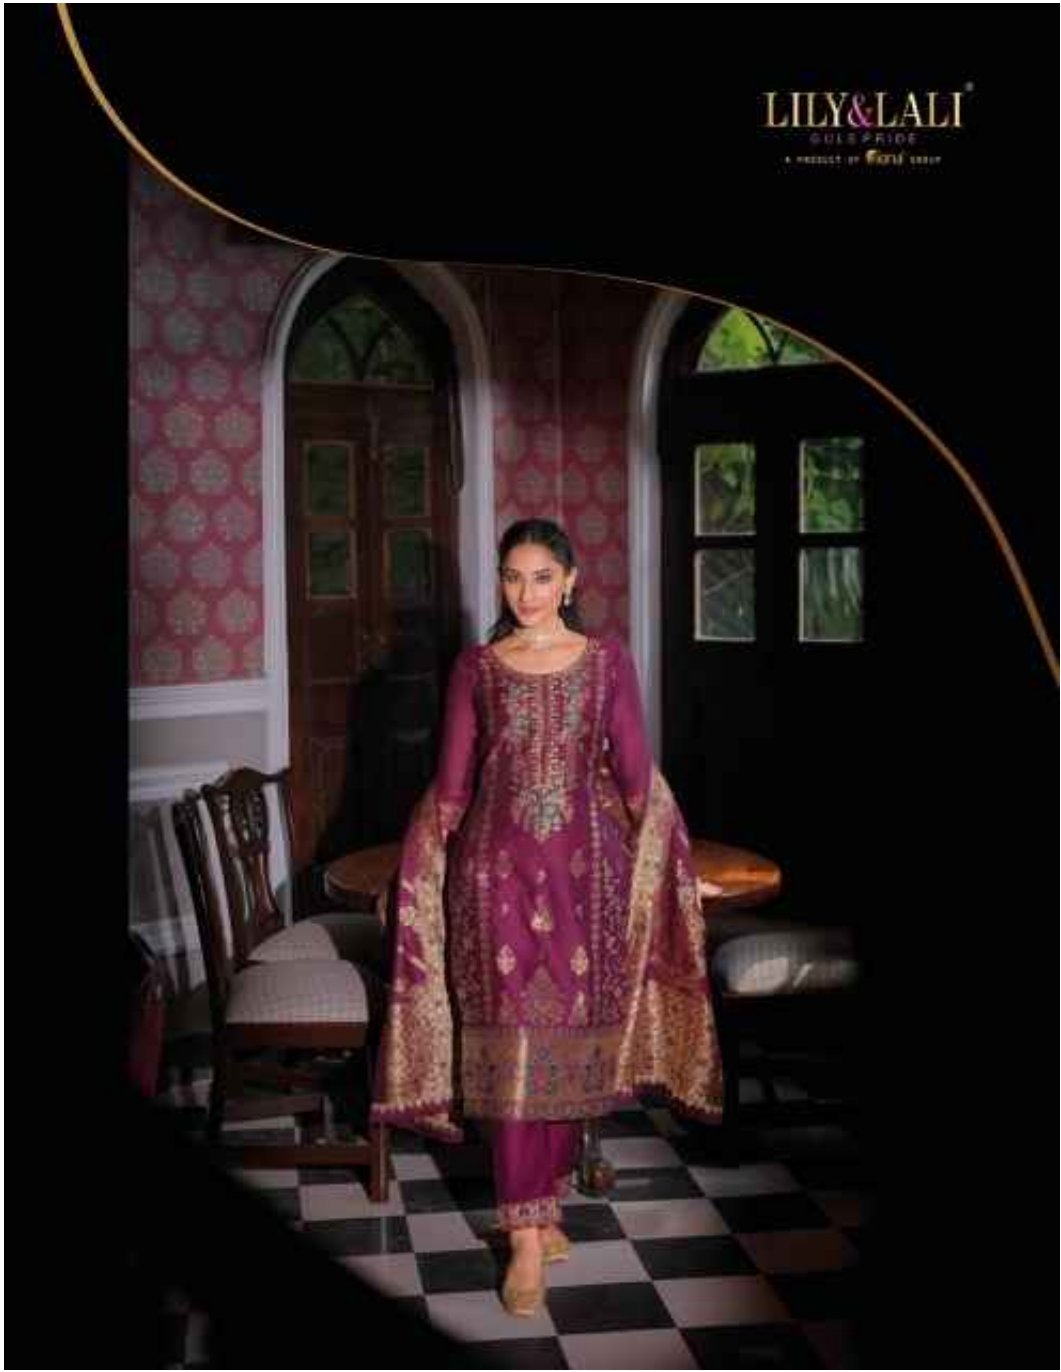

LILY&LALI®
GOLD PRIDE
A PRODUCT OF **WORLD CLASS**