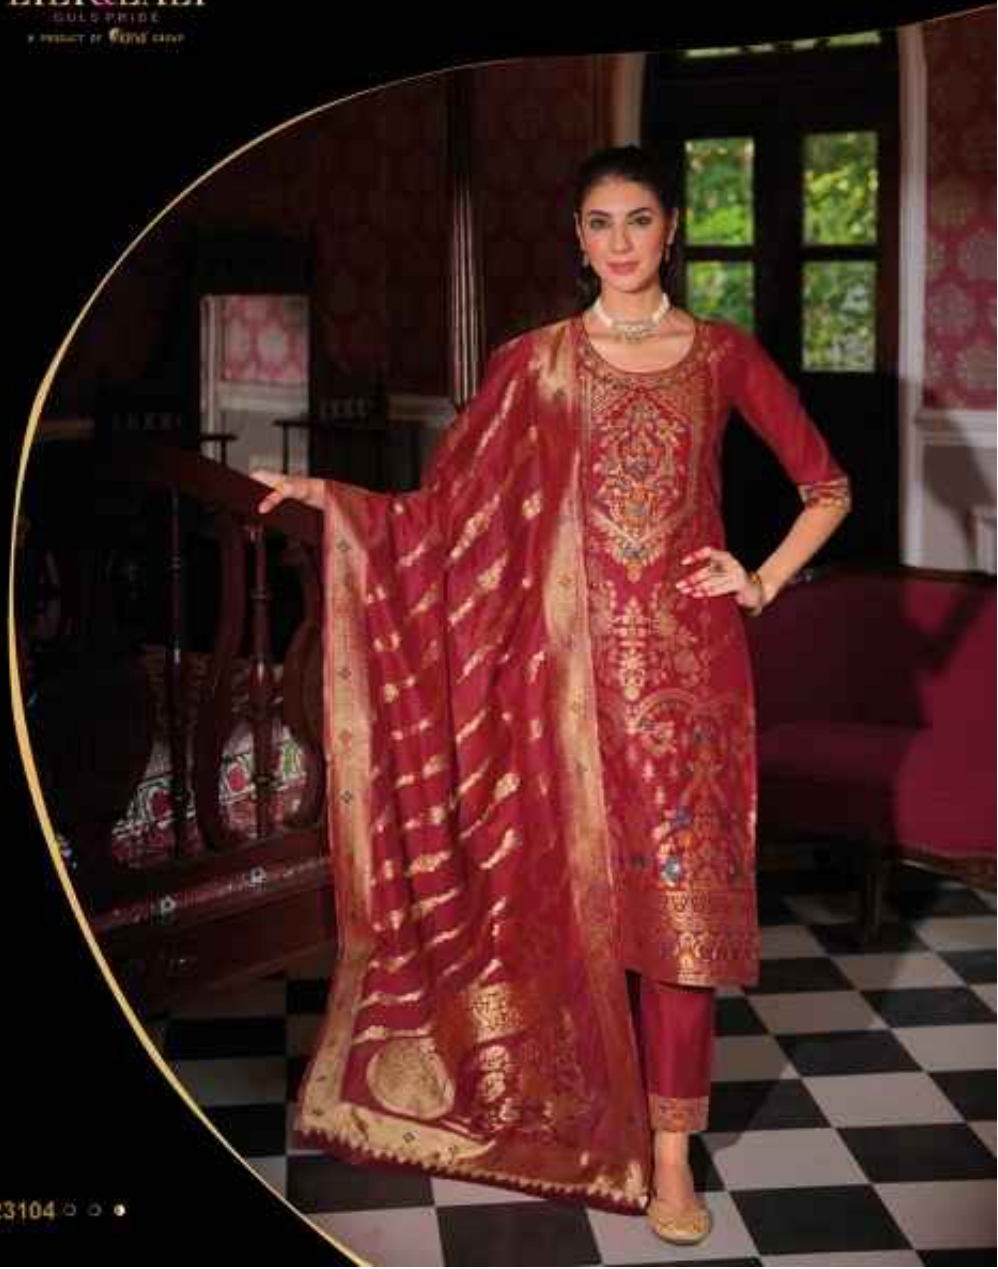

LILY&LALI®
GOLD PRIDE
A PRODUCT OF L'ORÉAL GARNIER

23104 ○ ○ ●