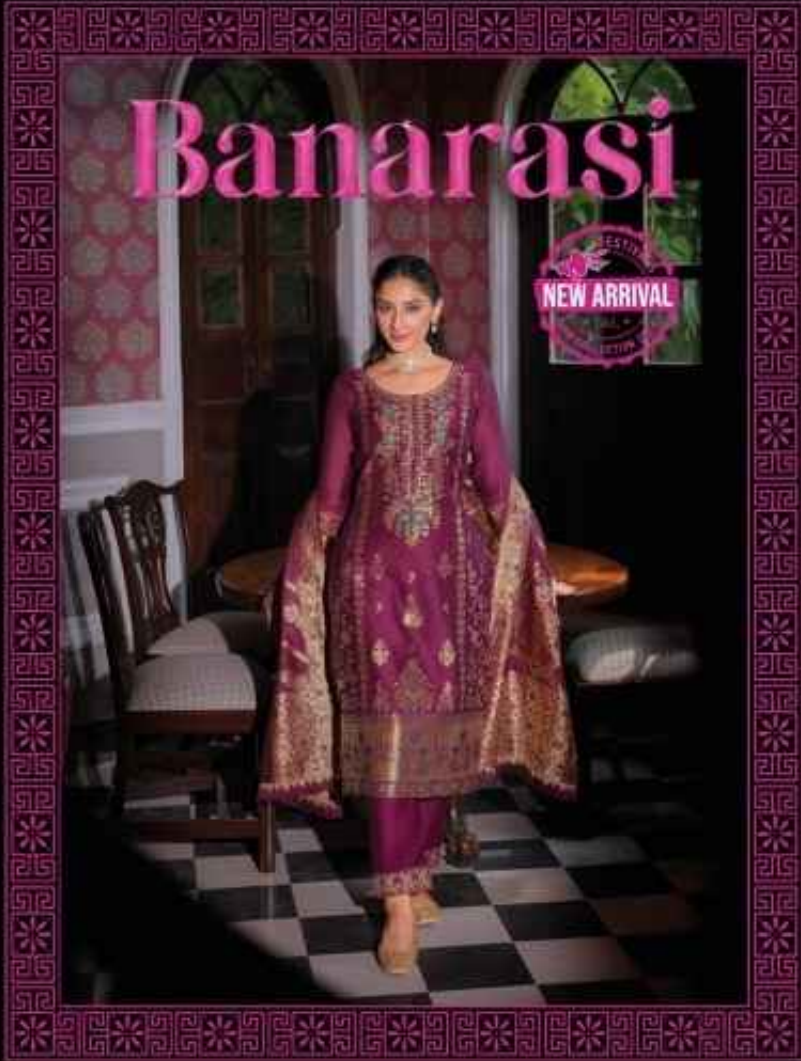

LILY&LALI®
GOLD PRIDE
A PRODUCT OF KONG GROUP

Banarasi

NEW ARRIVAL