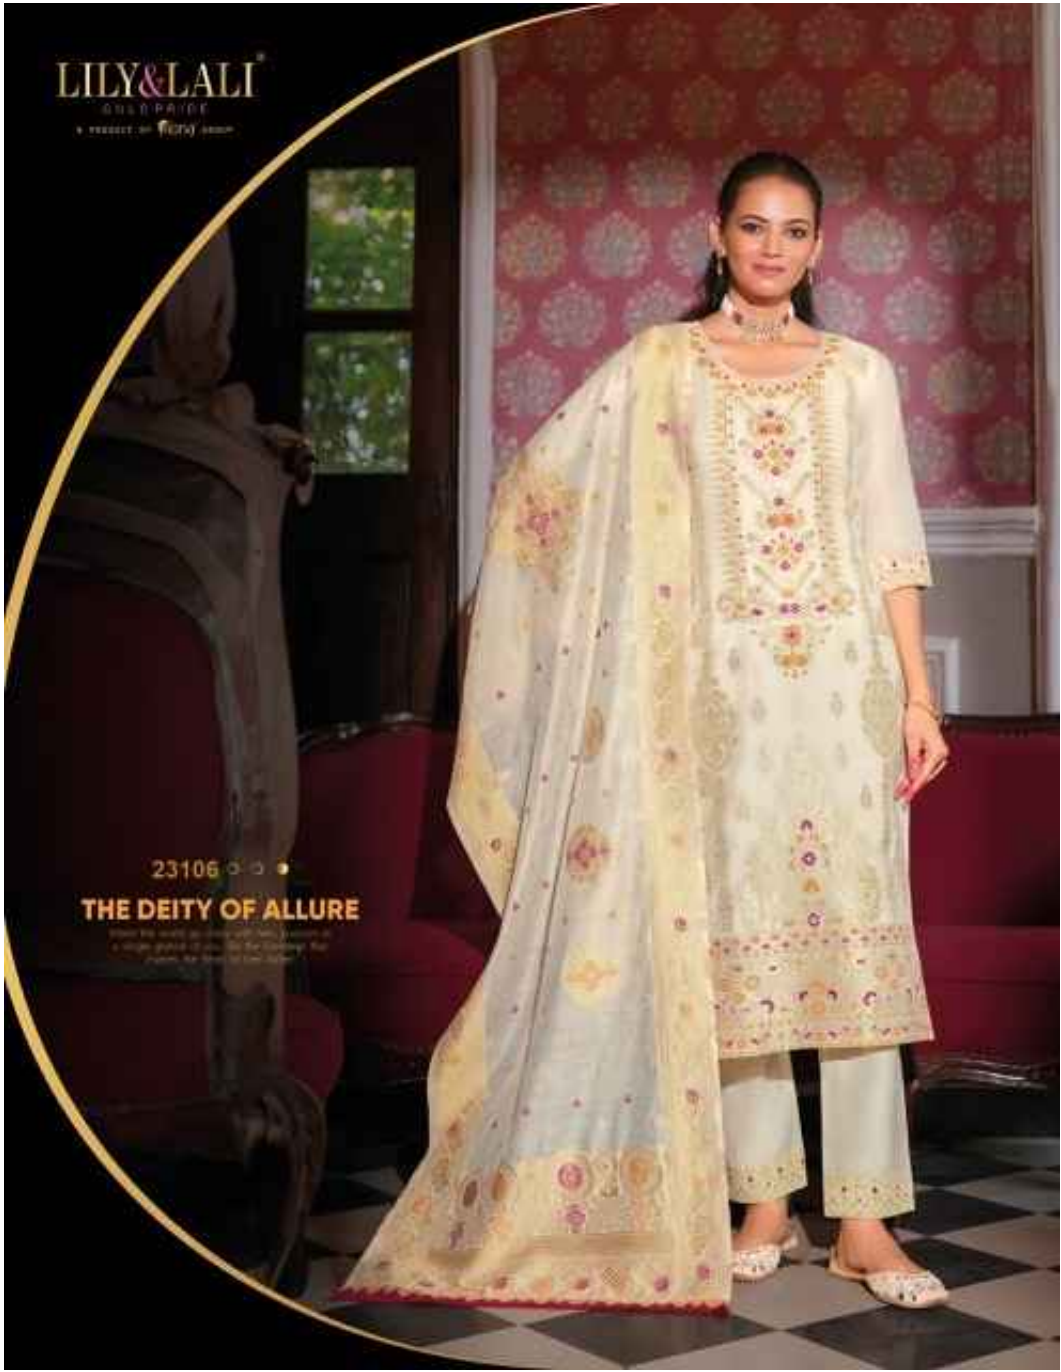

LILY&LALI
SUSAN PRIDE
A PRODUCT OF FORTIS GROUP

23106 ◊ ◊ ◊

THE DEITY OF ALLURE