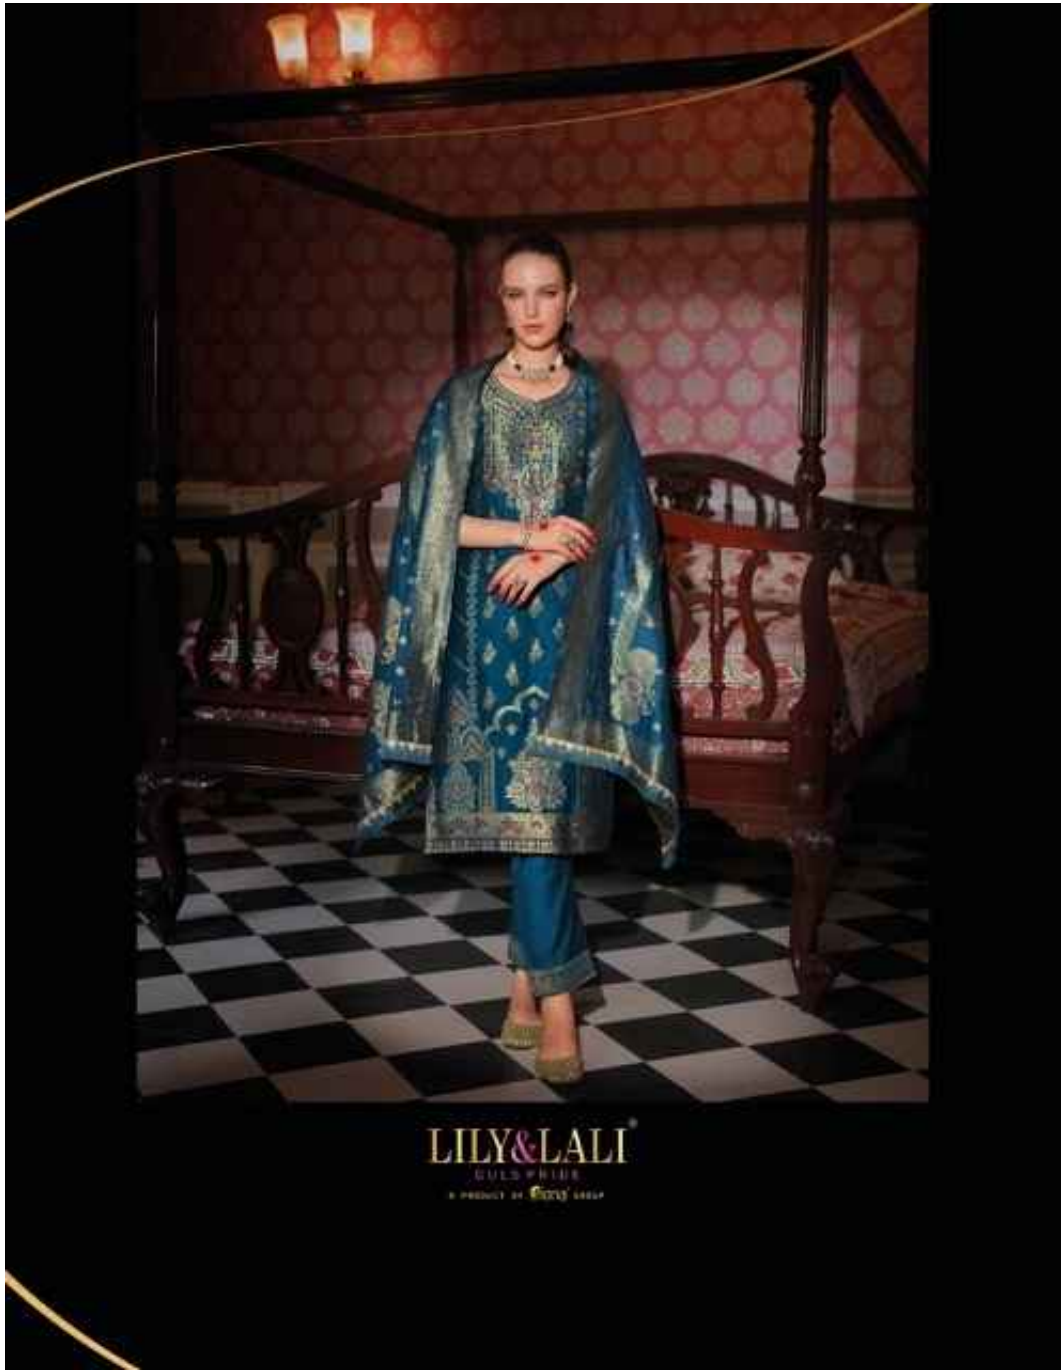

LILY & LALI
GOLD PINK
A PRODUCT OF CLOUTIER GROUP