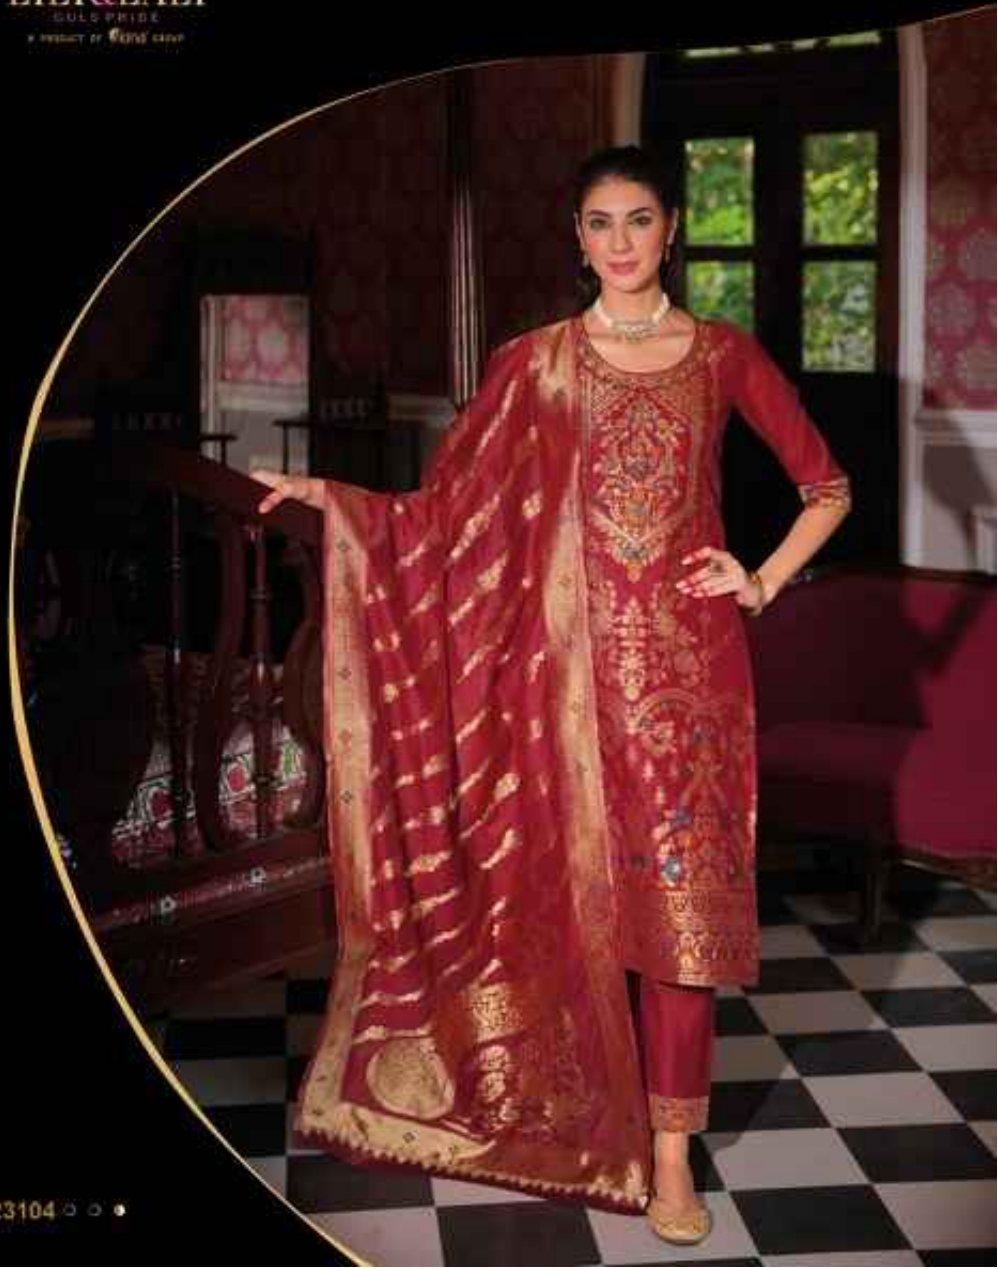

LILY&LALI[®]
GOLD PRIDE
A PRODUCT OF KUND GROUP

Banarasi

NEW ARRIVAL

LILY&LALI[®]
GOLD PRIDE
A PRODUCT OF **WORLD CLASS**

LILY&LALI
GULSHABE
A PRODUCT OF FLORENCE

LILY&LALI®
GOLD PRIDE
A PRODUCT OF L'ORÉAL GROUP

: DUPATTA :

JACQUARD DIGITAL PRINT DUPATTA 36"
WITH FANCY LACE

SIZE : M,L,XL,XXL,3XL

LILY&LALI[®]
GOLD PRIDE
A PRODUCT OF KONG GROUP

Banarasi

NEW ARRIVAL

LILY&LALI[®]
GOLD PRICE

A PRODUCT OF PAKISTAN