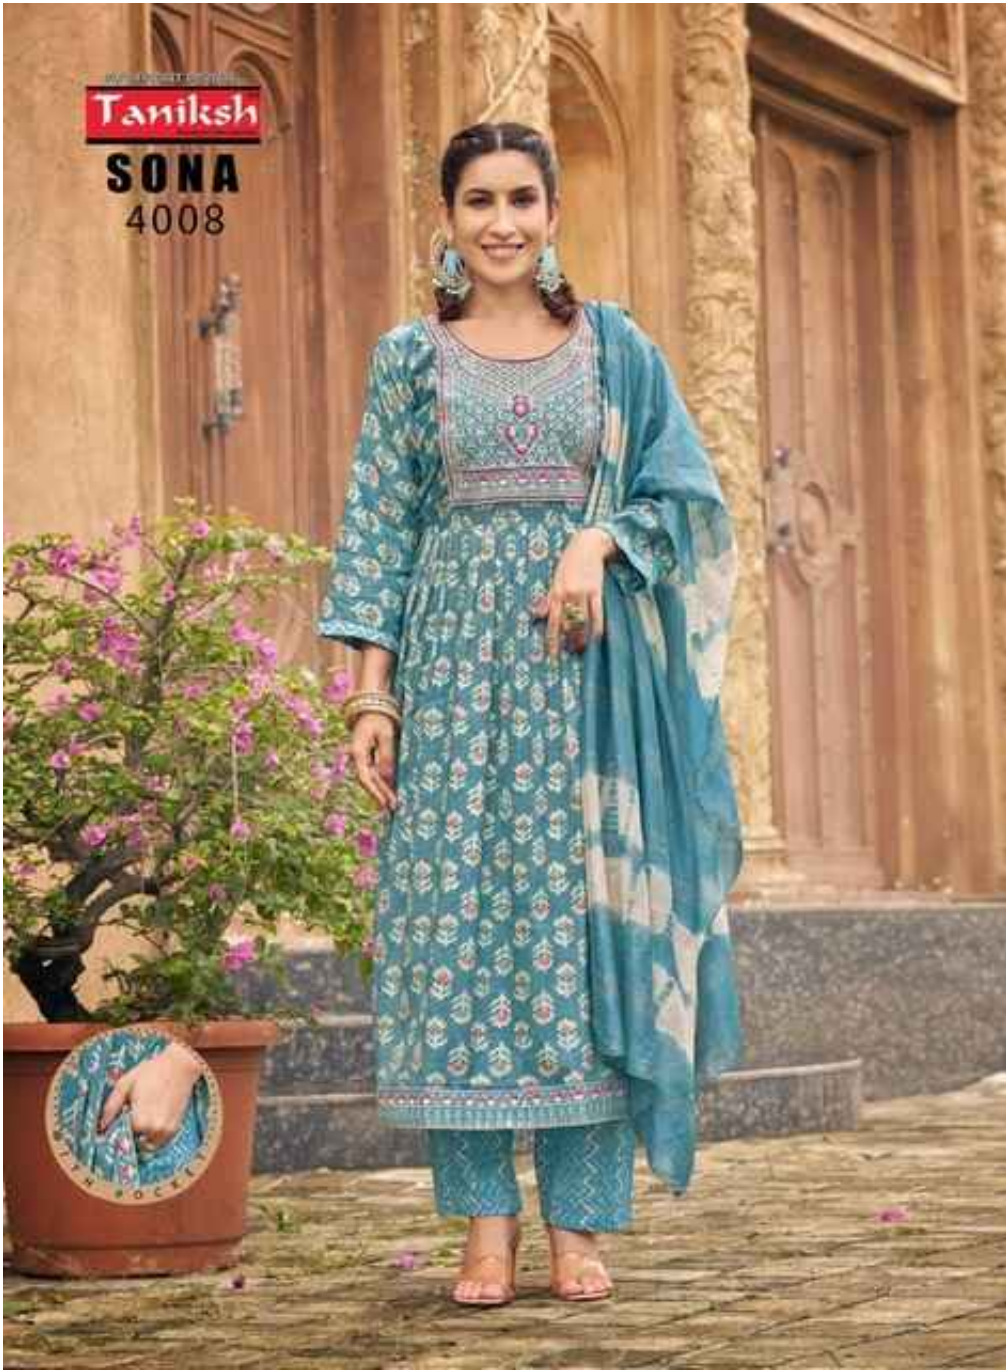

Taniksh

**SONA** VOL-4  
WITH POCKET

Taniksh

SONA

4008

100% COTTON / 100% SILK  
**Taniksh**  
Exclusive Daily Wear

**SONA**  
4002

THE GRAND ESTABLISHMENT