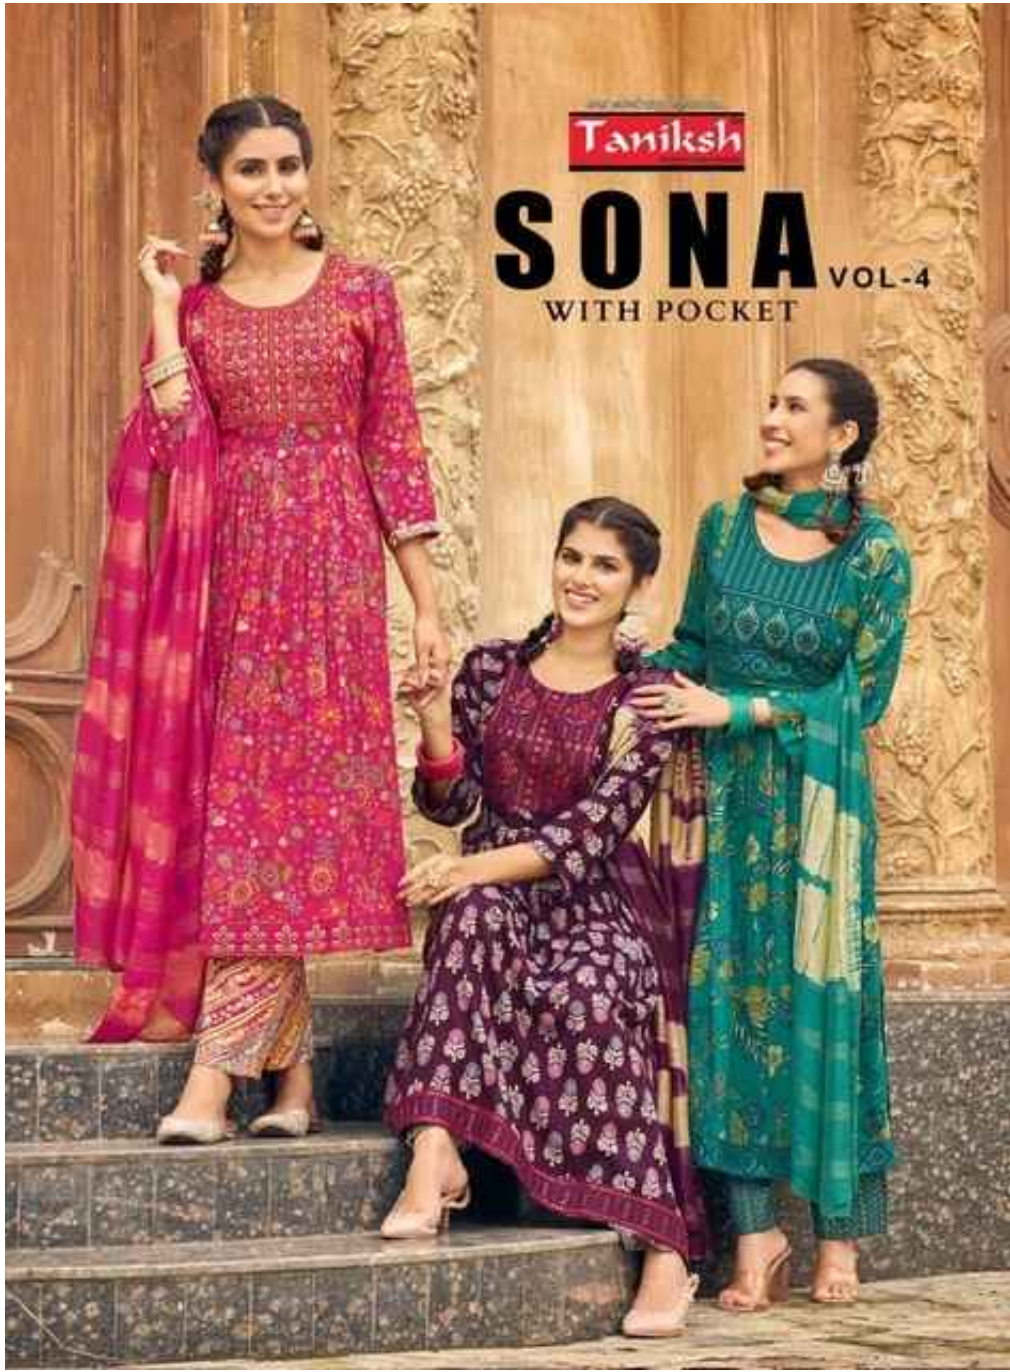

Taniksh

**SONA** VOL-4  
WITH POCKET

Taniksh

SONA

4008

100% COTTON / 100% SILK  
**Taniksh**  
Exclusive Daily Wear

**SONA**  
4002

THE GRAND ESTABLISHMENT