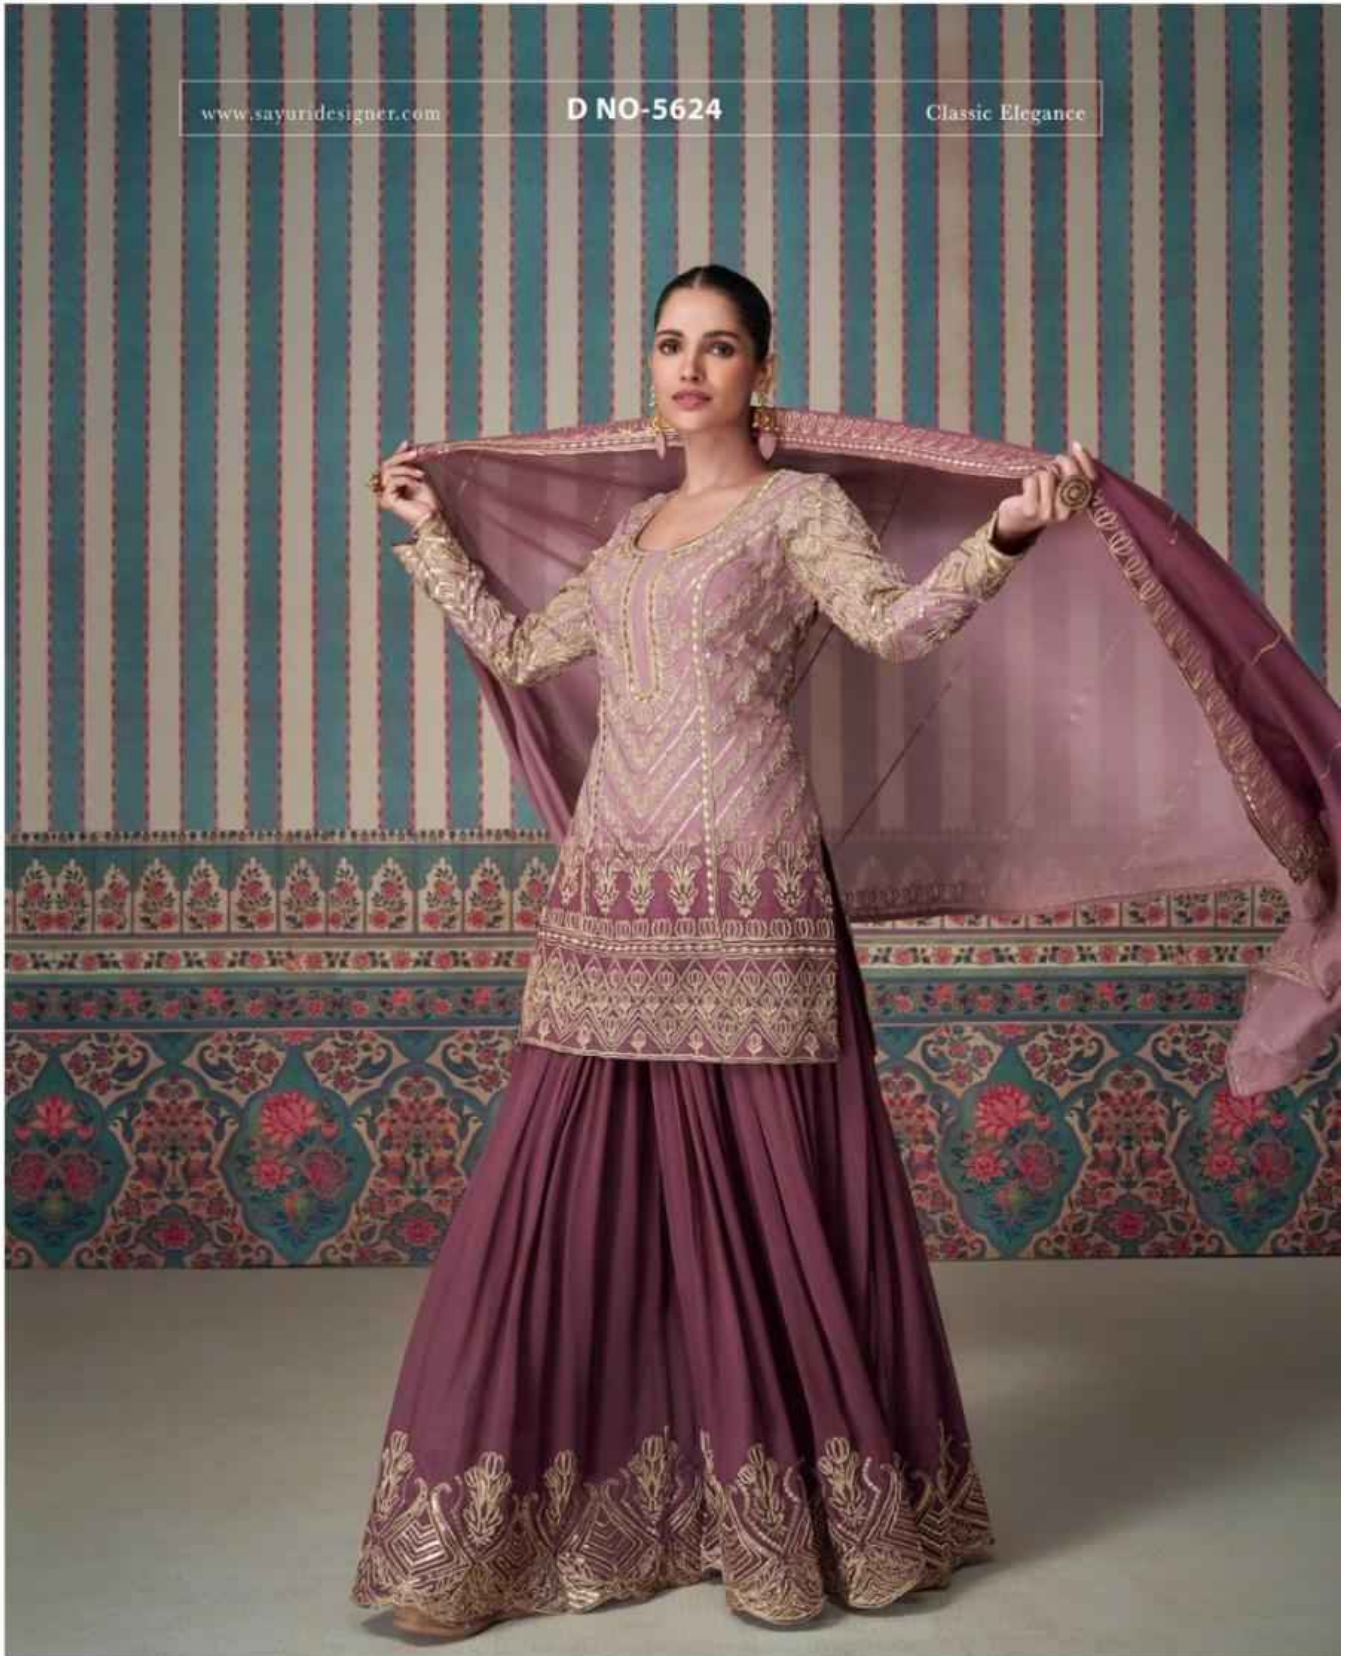

www.sayuridesigner.com

D NO-5624

Classic Elegance