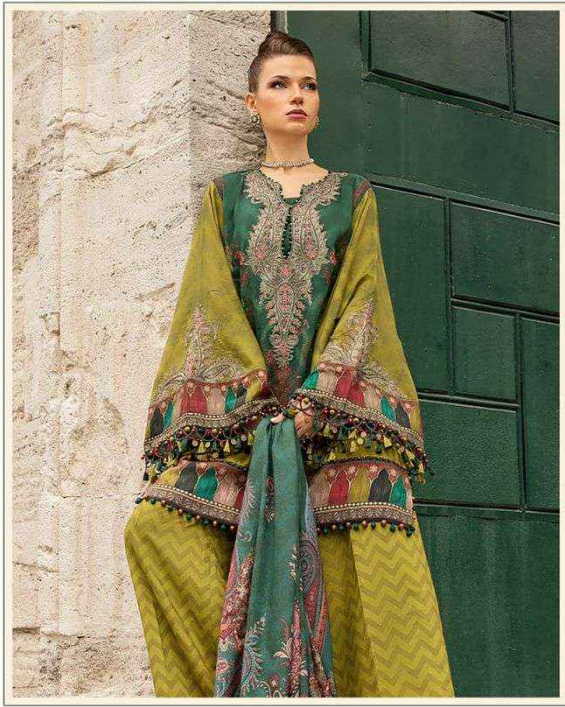

MARIYA B.
PREMIUM *Silk* COLLECTION
VOL-1

MARIYA B.
PREMIUM *Silk* COLLECTION
VOL-1

MARIYA B.
PREMIUM *Silk* COLLECTION
VOL-1

MARIYA B.
PREMIUM *Silk* COLLECTION
VOL-1

MARIYA B.
PREMIUM *Silk* COLLECTION
VOL-1

MARIYA B.
PREMIUM *Silk* COLLECTION
VOL-1

MARIYA B.
PREMIUM *Silk* COLLECTION
VOL-1

3704

3705

3708

3709

3706

3707

Shree
FABRI

MARIYA B.
PREMIUM *Silk* COLLECTION
VOL-1

Hellow to everyone

present new looking and stylish printed designs

MARIYA B.
PREMIUM *silk* COLLECTION
VOL-1

D.NO.	TOP	BOTTOM	DUPATTA	RATE
3704	JAPAN SATIN WITH DIGITAL PRINT	DULL SANTOON	TABBY SILK	810.00
3705	JAPAN SATIN WITH DIGITAL PRINT	DULL SANTOON WITH PRINT	TABBY SILK	810.00
3706	JAPAN SATIN WITH DIGITAL PRINT	DULL SANTOON	TABBY SILK	930.00
3707	JAPAN SATIN WITH DIGITAL PRINT	DULL SANTOON WITH PRINT	TABBY SILK	810.00
3708	JAPAN SATIN WITH DIGITAL PRINT	DULL SANTOON	TABBY SILK	810.00
3709	JAPAN SATIN WITH DIGITAL PRINT	DULL SANTOON	TABBY SILK	930.00