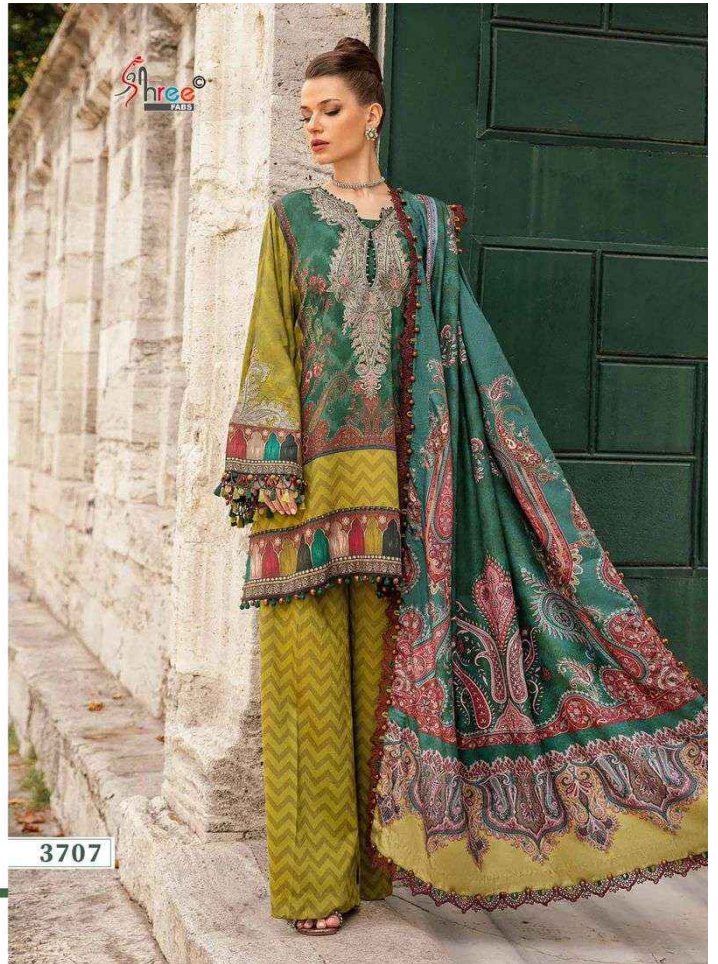

MARIYA B.
PREMIUM *Silk* COLLECTION
VOL-1

MARIYA B.
PREMIUM *Silk* COLLECTION
VOL-1

MARIYA B.
PREMIUM *Silk* COLLECTION
VOL-1

3705

MARIYA B.
PREMIUM *Silk* COLLECTION
VOL-1

MARIYA B.
PREMIUM *Silk* COLLECTION
VOL-1

3708

MARIYA B.
PREMIUM *Silk* COLLECTION
VOL-1

MARIYA B.
PREMIUM *Silk* COLLECTION
VOL-1

3704

3705

3708

3709

3706

3707

Hellow to everyone

present new looking and stylish printed designs

MARIYA B.
PREMIUM *silk* COLLECTION
VOL-1

D.NO.	TOP	BOTTOM	DUPATTA	RATE
3704	JAPAN SATIN WITH DIGITAL PRINT	DULL SANTOON	TABBY SILK	810.00
3705	JAPAN SATIN WITH DIGITAL PRINT	DULL SANTOON WITH PRINT	TABBY SILK	810.00
3706	JAPAN SATIN WITH DIGITAL PRINT	DULL SANTOON	TABBY SILK	930.00
3707	JAPAN SATIN WITH DIGITAL PRINT	DULL SANTOON WITH PRINT	TABBY SILK	810.00
3708	JAPAN SATIN WITH DIGITAL PRINT	DULL SANTOON	TABBY SILK	810.00
3709	JAPAN SATIN WITH DIGITAL PRINT	DULL SANTOON	TABBY SILK	930.00