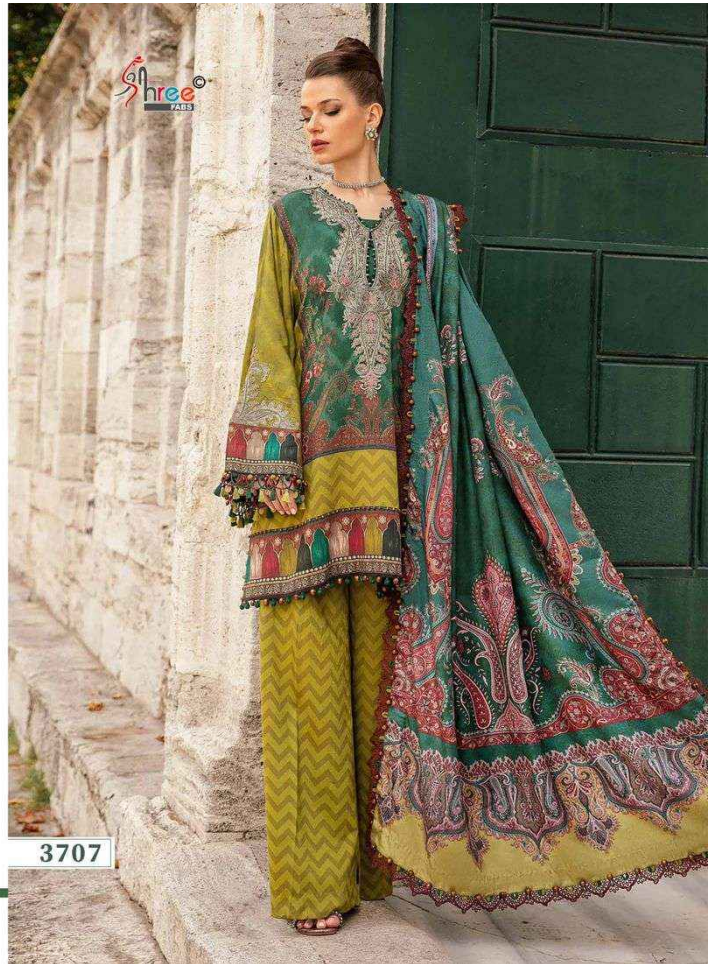

MARIYA B.
PREMIUM *Silk* COLLECTION
VOL-1

MARIYA B.
PREMIUM *Silk* COLLECTION
VOL-1

MARIYA B.
PREMIUM *Silk* COLLECTION
VOL-1

MARIYA B.
PREMIUM *Silk* COLLECTION
VOL-1

MARIYA B.
PREMIUM *Silk* COLLECTION
VOL-1

MARIYA B.
PREMIUM *Silk* COLLECTION
VOL-1

MARIYA B.
PREMIUM *Silk* COLLECTION
VOL-1

3704

3705

3708

3709

3706

3707

Shree
FABRI

MARIYA B.
PREMIUM *Silk* COLLECTION
VOL-1

Hellow to everyone

present new looking and stylish printed designs

MARIYA B.
PREMIUM *silk* COLLECTION
VOL-1

D.NO.	TOP	BOTTOM	DUPATTA	RATE
3704	JAPAN SATIN WITH DIGITAL PRINT	DULL SANTOON	TABBY SILK	810.00
3705	JAPAN SATIN WITH DIGITAL PRINT	DULL SANTOON WITH PRINT	TABBY SILK	810.00
3706	JAPAN SATIN WITH DIGITAL PRINT	DULL SANTOON	TABBY SILK	930.00
3707	JAPAN SATIN WITH DIGITAL PRINT	DULL SANTOON WITH PRINT	TABBY SILK	810.00
3708	JAPAN SATIN WITH DIGITAL PRINT	DULL SANTOON	TABBY SILK	810.00
3709	JAPAN SATIN WITH DIGITAL PRINT	DULL SANTOON	TABBY SILK	930.00