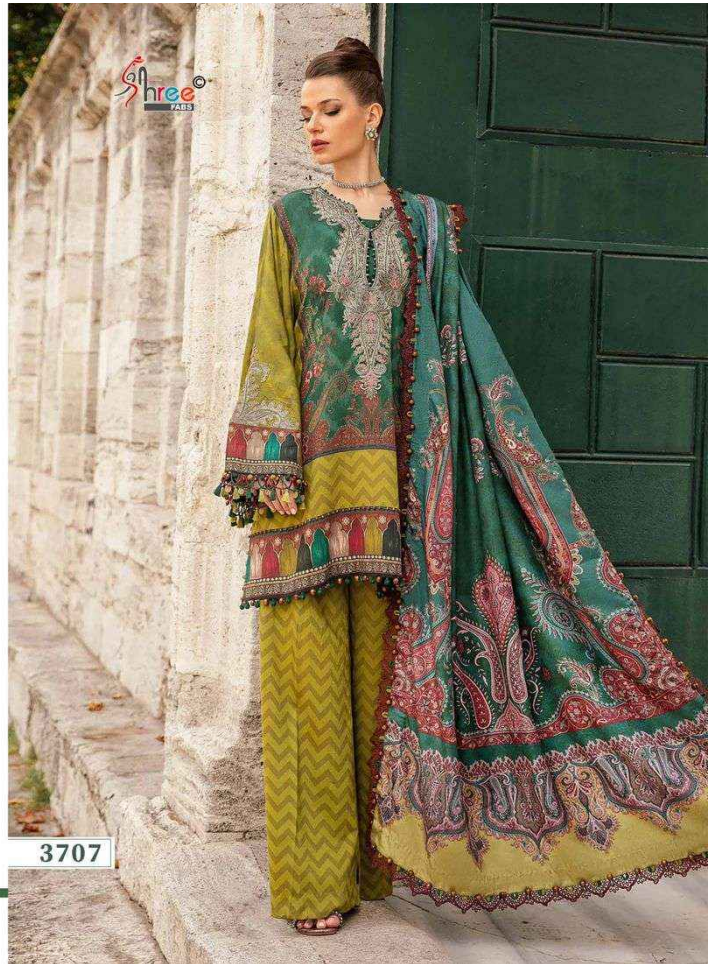

MARIYA B.
PREMIUM *Silk* COLLECTION
VOL-1

MARIYA B.
PREMIUM *Silk* COLLECTION
VOL-1

MARIYA B.
PREMIUM *Silk* COLLECTION
VOL-1

MARIYA B.
PREMIUM *Silk* COLLECTION
VOL-1

MARIYA B.
PREMIUM *Silk* COLLECTION
VOL-1

3708

MARIYA B.
PREMIUM *Silk* COLLECTION
VOL-1

MARIYA B.
PREMIUM *Silk* COLLECTION
VOL-1

3704

3705

3708

3709

3706

3707

Hellow to everyone

present new looking and stylish printed designs

MARIYA B.
PREMIUM *silk* COLLECTION
VOL-1

D.NO.	TOP	BOTTOM	DUPATTA	RATE
3704	JAPAN SATIN WITH DIGITAL PRINT	DULL SANTOON	TABBY SILK	810.00
3705	JAPAN SATIN WITH DIGITAL PRINT	DULL SANTOON WITH PRINT	TABBY SILK	810.00
3706	JAPAN SATIN WITH DIGITAL PRINT	DULL SANTOON	TABBY SILK	930.00
3707	JAPAN SATIN WITH DIGITAL PRINT	DULL SANTOON WITH PRINT	TABBY SILK	810.00
3708	JAPAN SATIN WITH DIGITAL PRINT	DULL SANTOON	TABBY SILK	810.00
3709	JAPAN SATIN WITH DIGITAL PRINT	DULL SANTOON	TABBY SILK	930.00