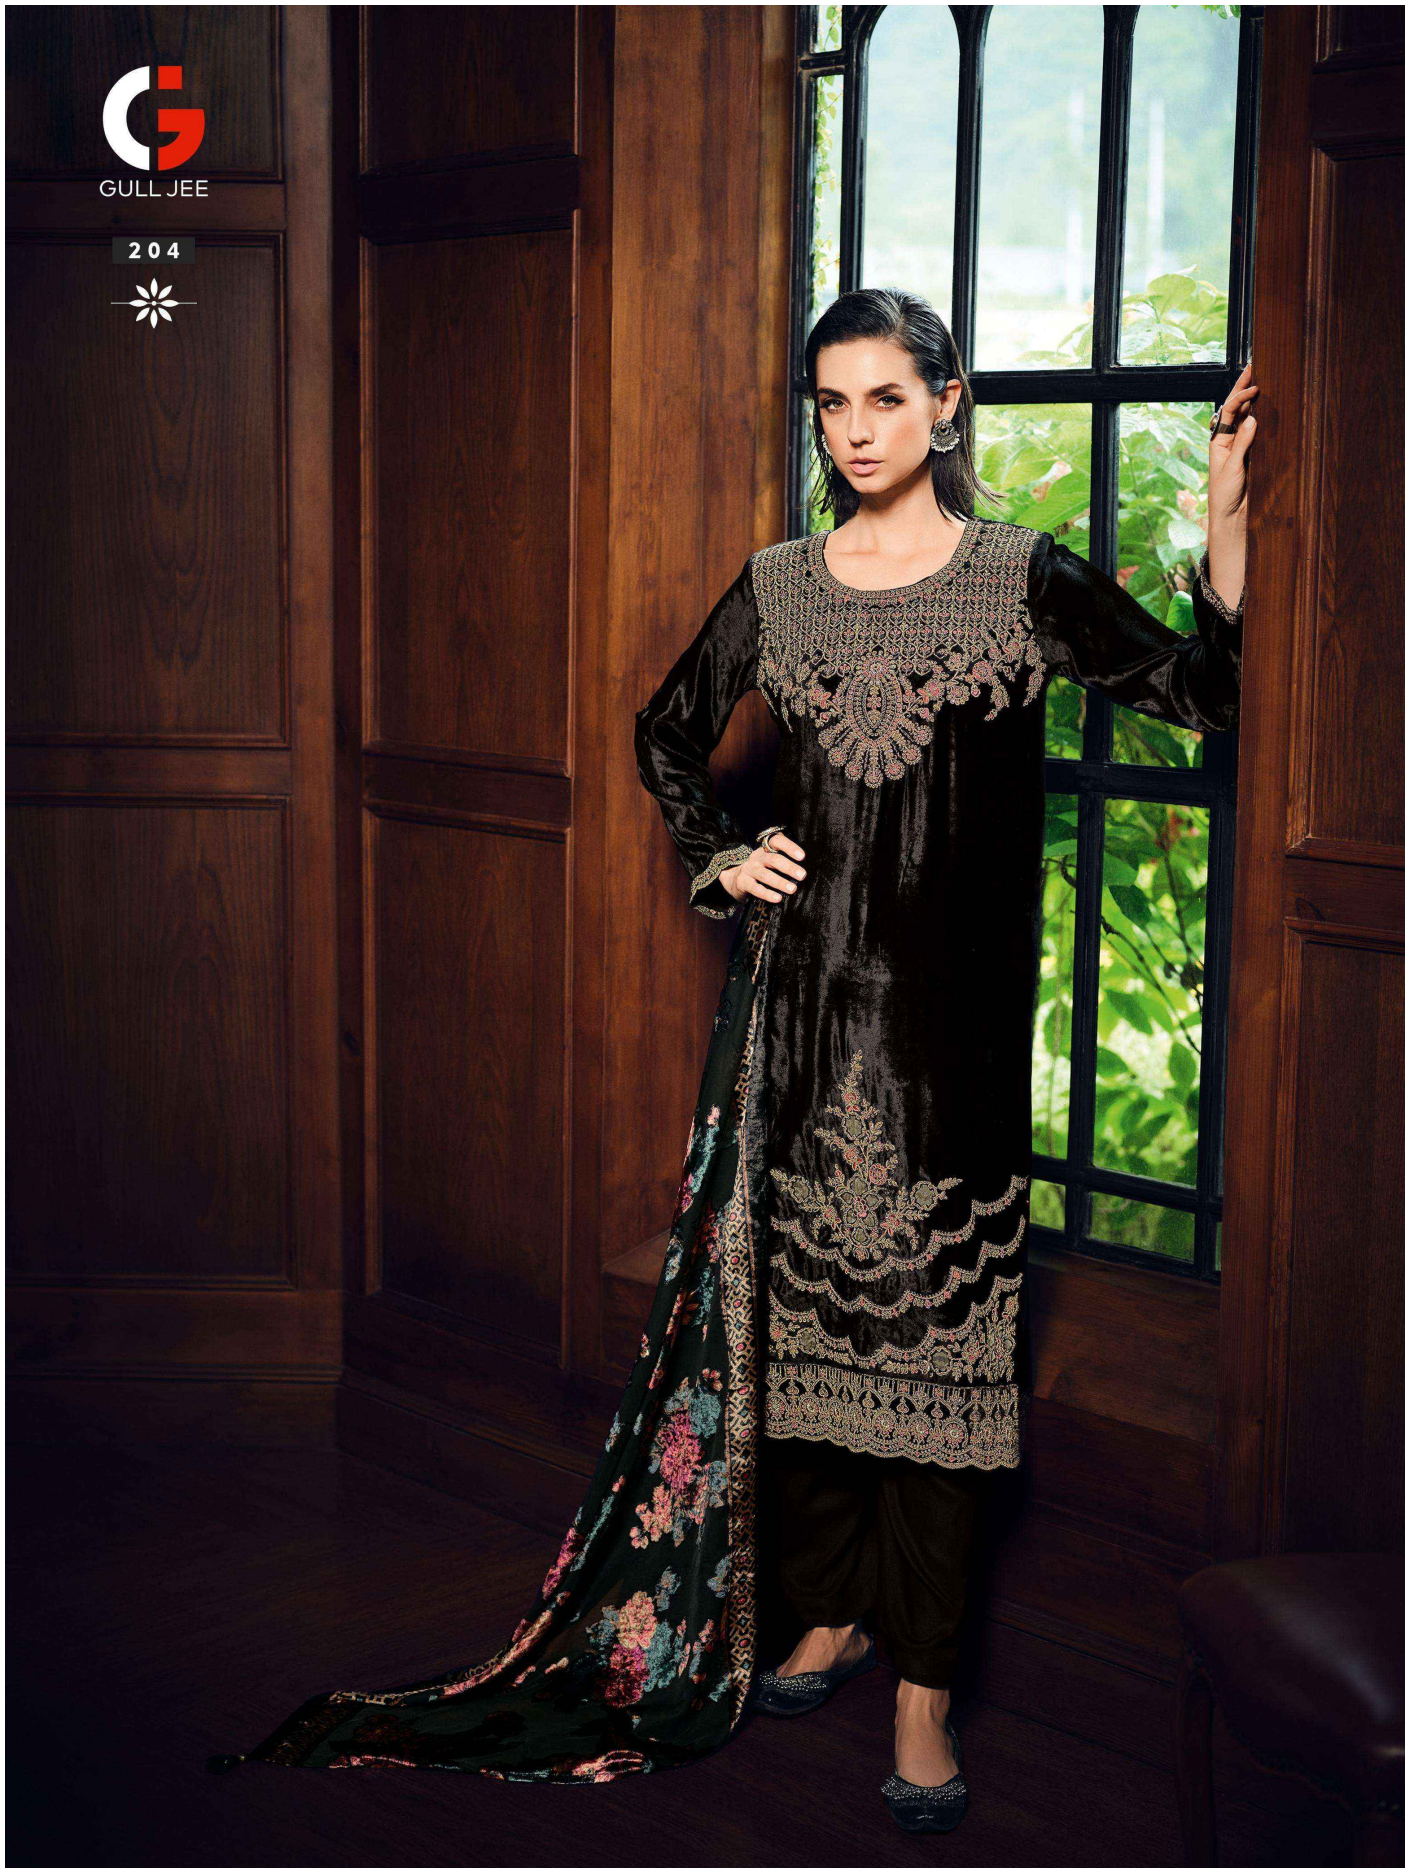

GULL JEE

204