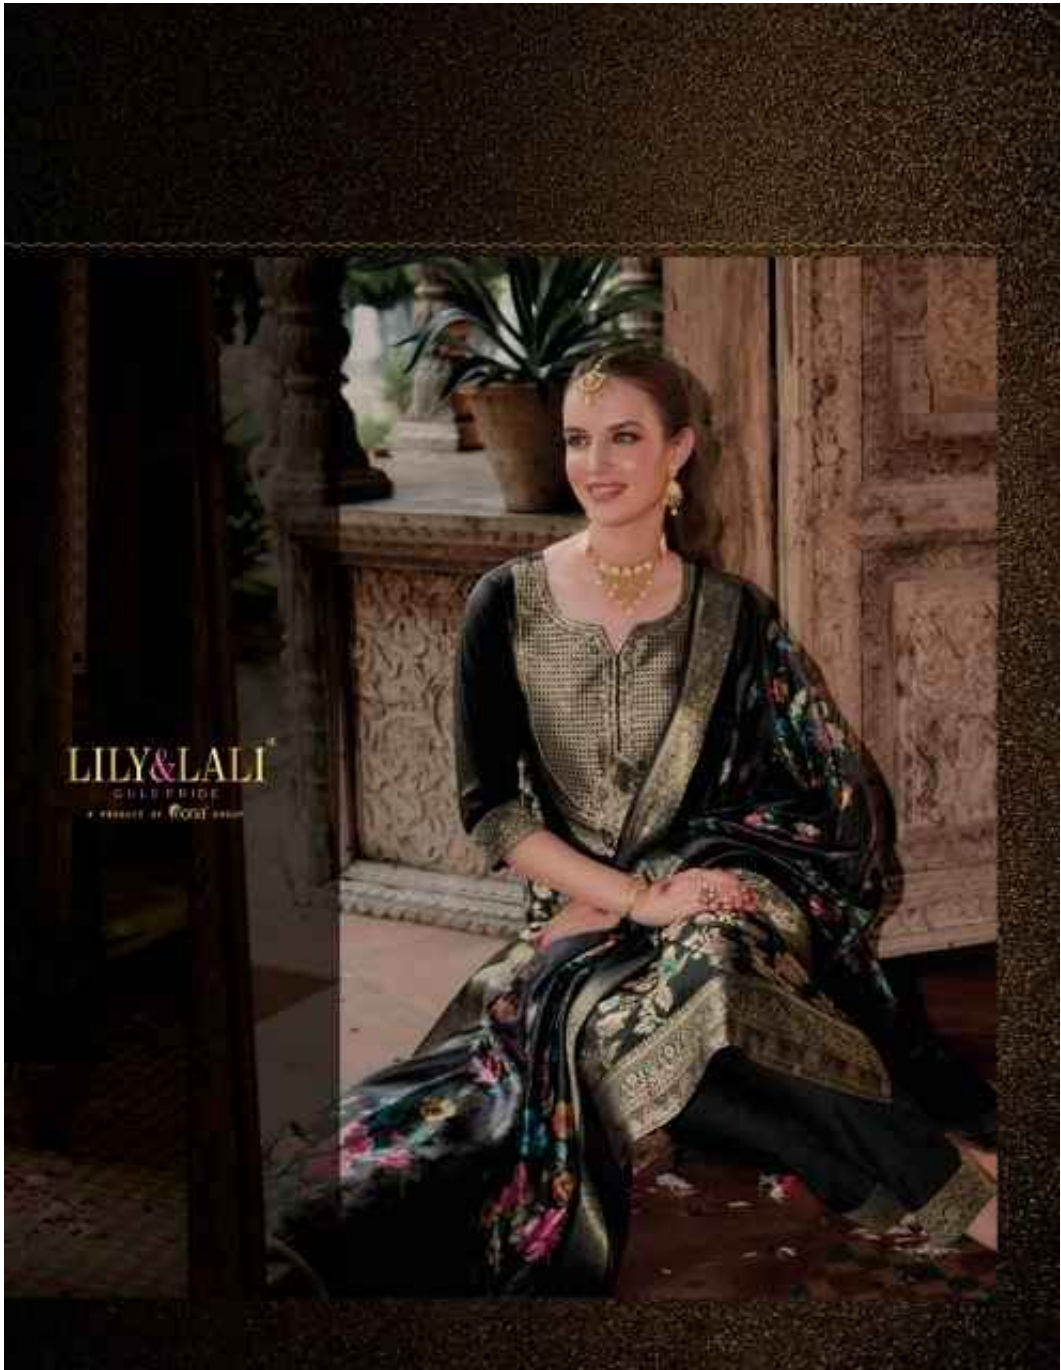

# BEAUTIFUL SOUL

Over 1000 designs to choose from  
The beauty of India

₹ 23003

23004

LILY & LALI  
GIVE PRICE  
A PRODUCT OF LILY & LALI

LILY&LALI<sup>®</sup>  
SAREE  
A PRODUCT OF COGI

23005

STYLE LIVES