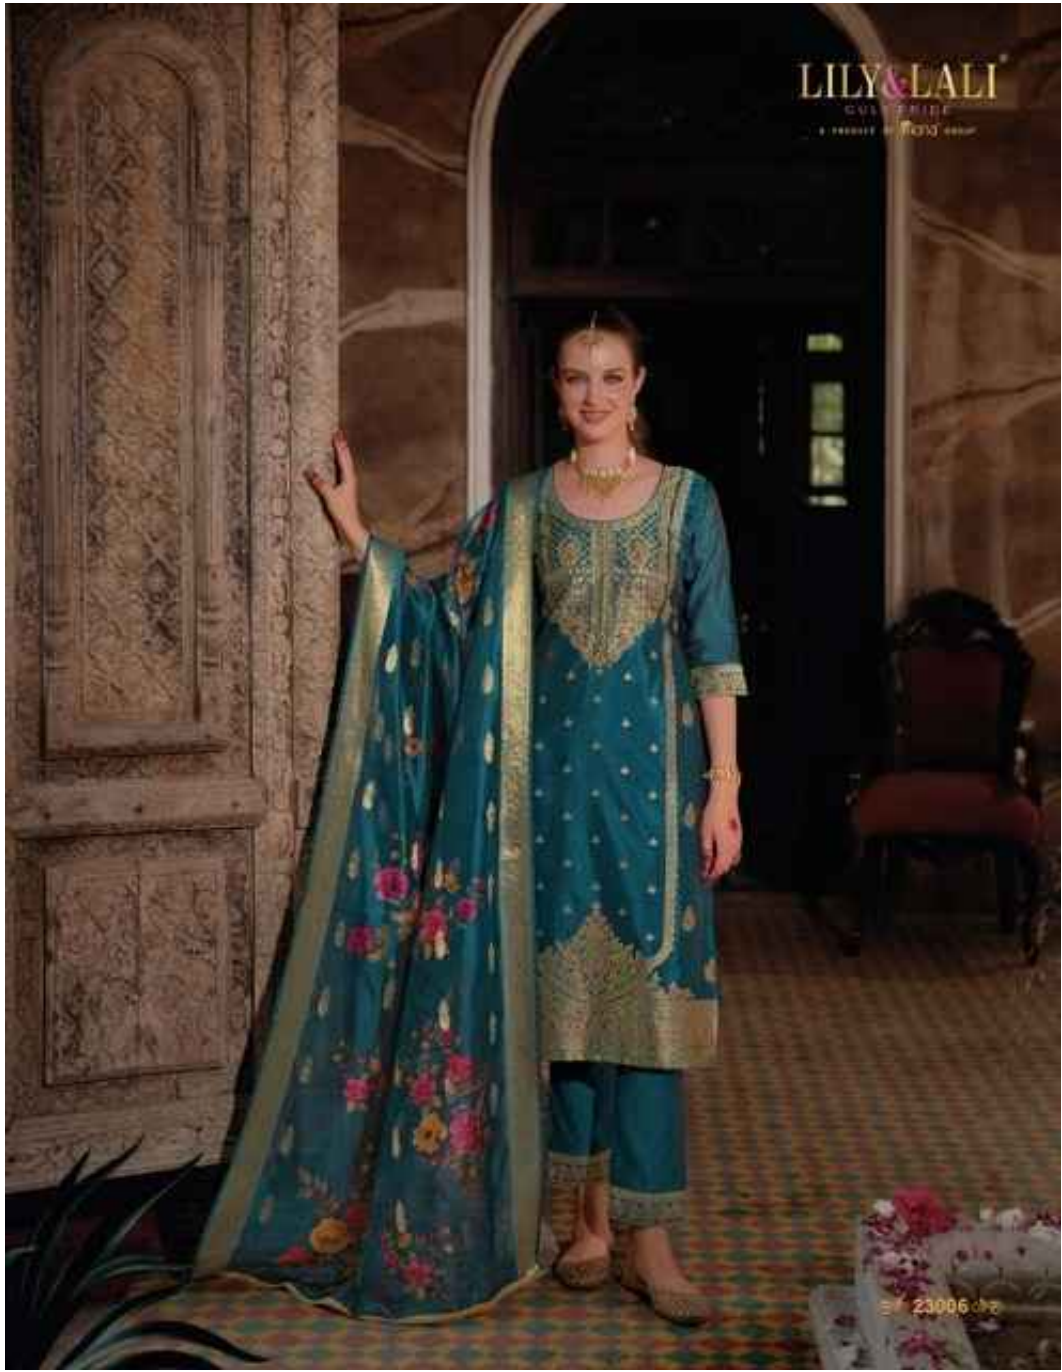

Over 1000 designs to choose from
The beauty of soul is

₹ 23003

LILY & LALI
GIVE PRICE
A PRODUCT BY LILY & LALI

LILY & LALI[®]
GULFRAIDE
A PRODUCT OF KOGSI

23005

STYLE LIVES

Product Photography by Anshu Singh