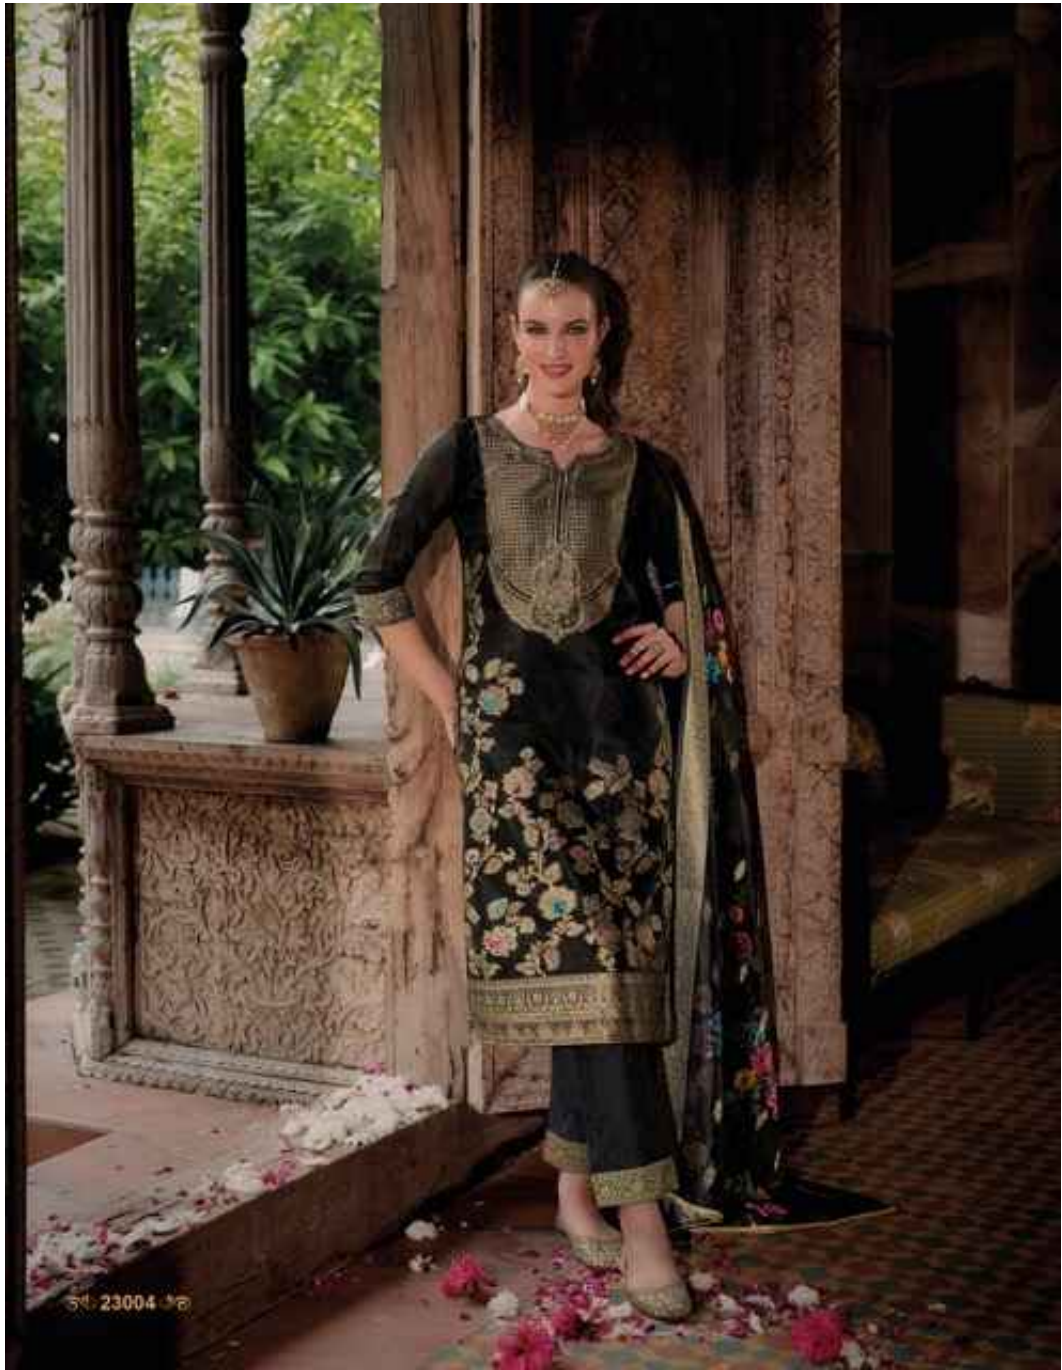

LILY & LALI
GHEH PRIDE
A PRODUCT BY FLOZ GROUP

Silkyness
VOL - 03

BEING YOU

Fashion is the art of being you.

23001

BEAUTIFUL
SOUL

Over 1000 designs to choose from
The beauty of soul is

₹ 23003

LILY & LALI
GIVE PRICE
A PRODUCT OF LILY & LALI

23005

STYLE LIVES

Product Photography by Anshu Singh

23001

23002

23003

23004