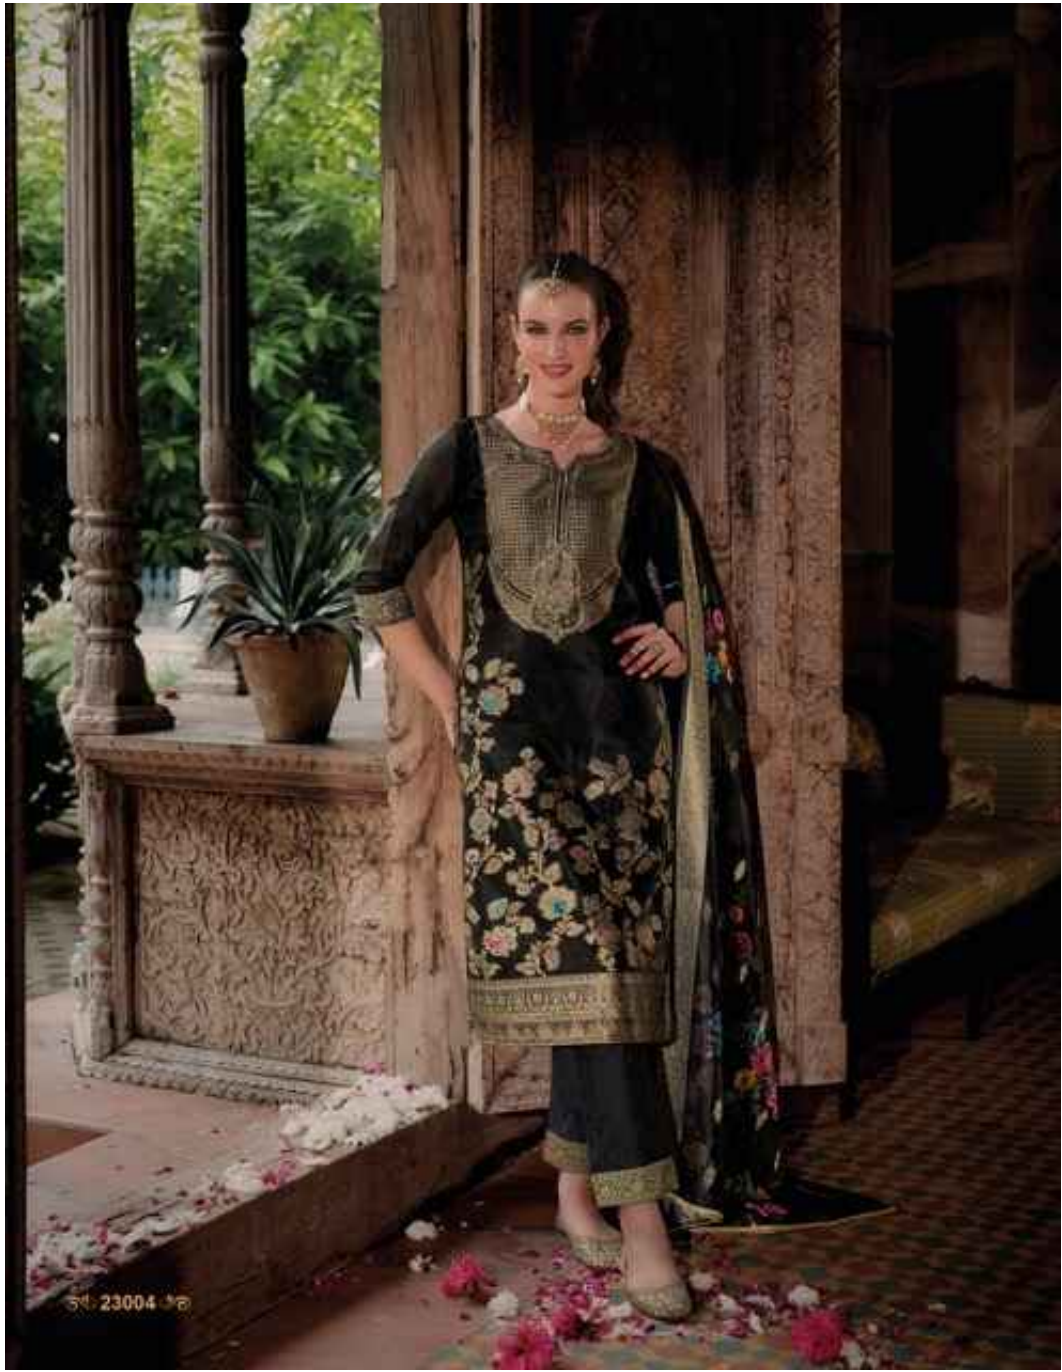

# BEAUTIFUL SOUL

Over 1000 designs to choose from  
The beauty of India

₹ 23003

23004

LILY & LALI  
GIVE PRICE  
A PRODUCT OF LILY & LALI

LILY&LALI<sup>®</sup>  
SAREE  
A PRODUCT OF COGI

23005

STYLE LIVES