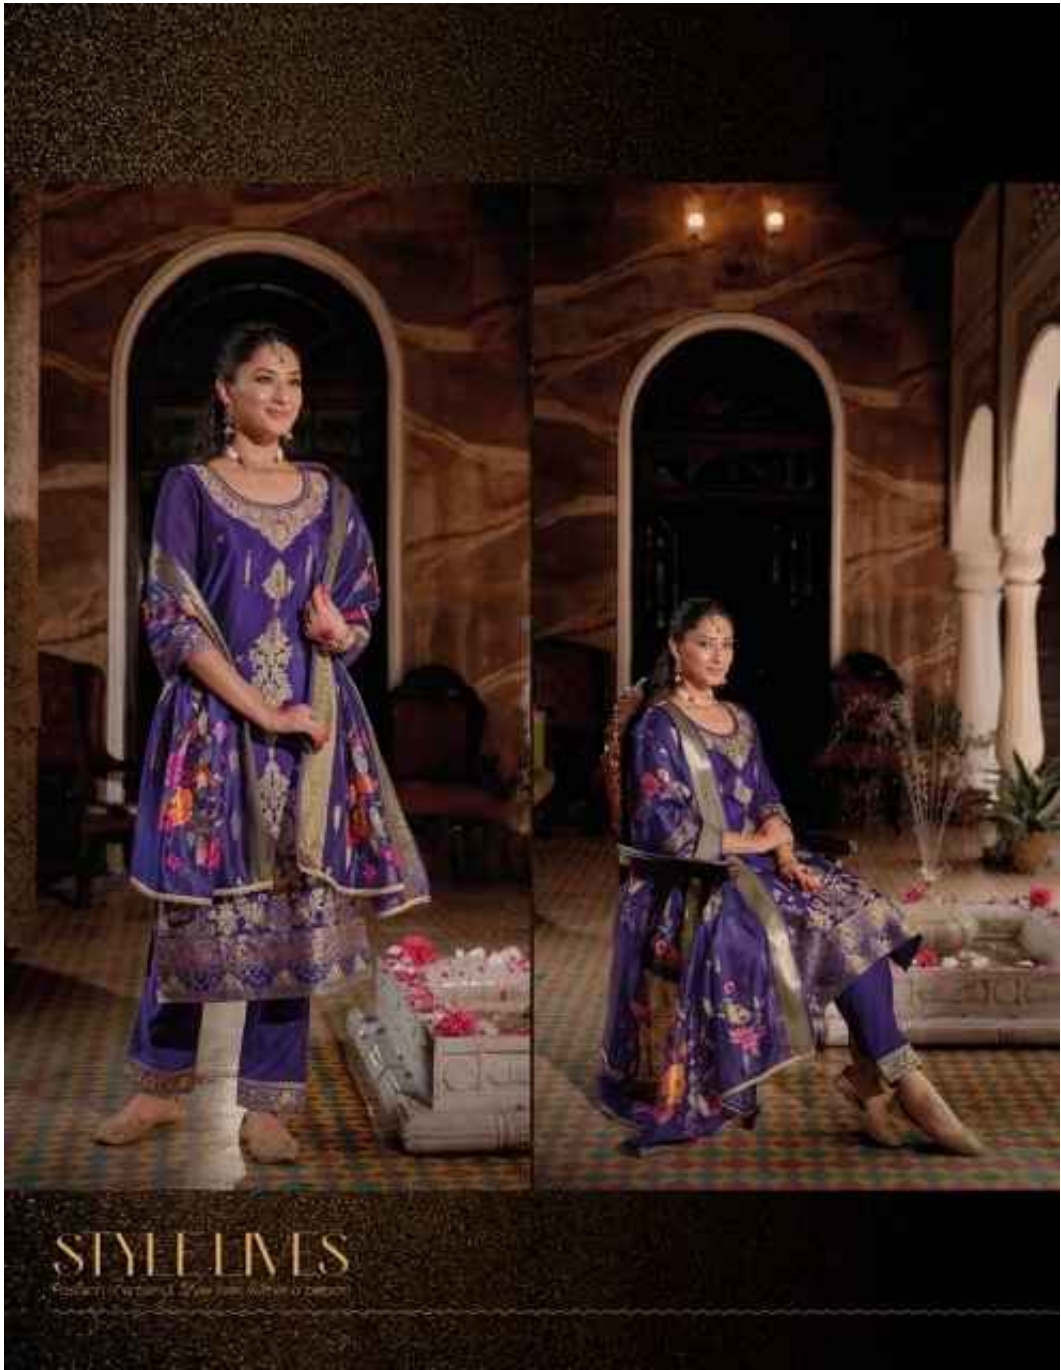

LILY & LALI
GHEH PRIDE
A PRODUCT BY FLOZ GROUP

Silkyness
VOL - 03

BEING YOU

Fashion is the art of being you.

23001

BEAUTIFUL
SOUL

Over 1000 designs to choose from
The beauty of soul is

₹ 23003

LILY & LALI
GIVE PRICE
A PRODUCT OF LILY & LALI

23005

STYLE LIVES

Product Photography by Anshu Singh

23001

23002

23003

23004