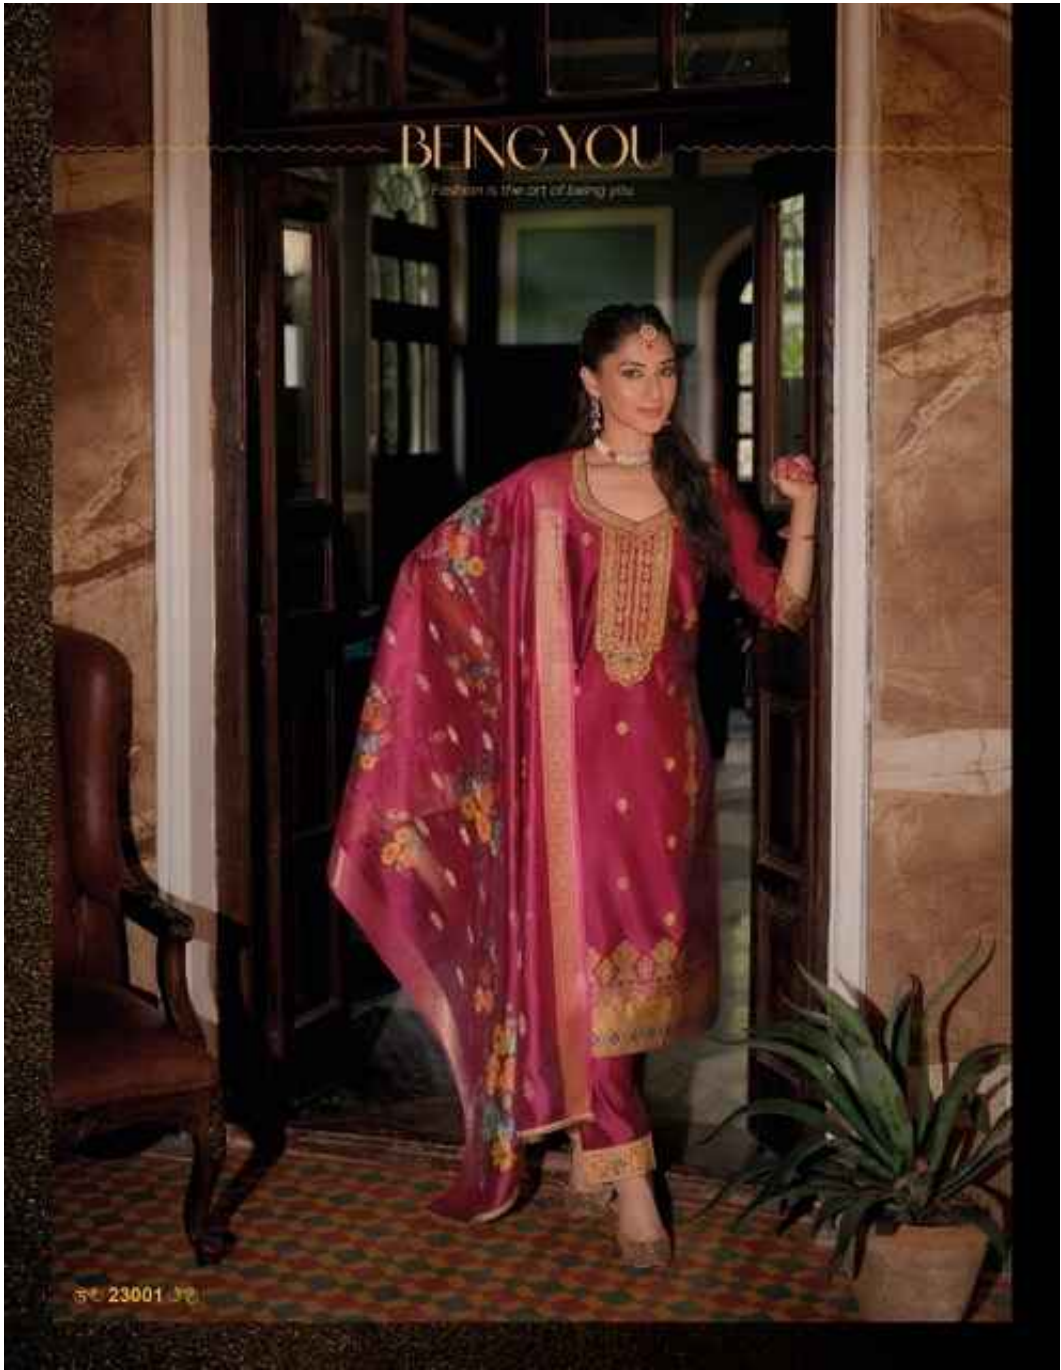

LILY & LALI
GHEH PRIDE
A PRODUCT BY FLOZ GROUP

Silkyness
VOL - 03

BEING YOU

Fashion is the art of being you.

23001

BEAUTIFUL
SOUL

Over 1000 designs to choose from
The beauty of soul is

₹ 23003

LILY & LALI
GIVE PRICE
A PRODUCT OF LILY & LALI

23005

STYLE LIVES

Product Photography by Anshu Singh

23001

23002

23003

23004