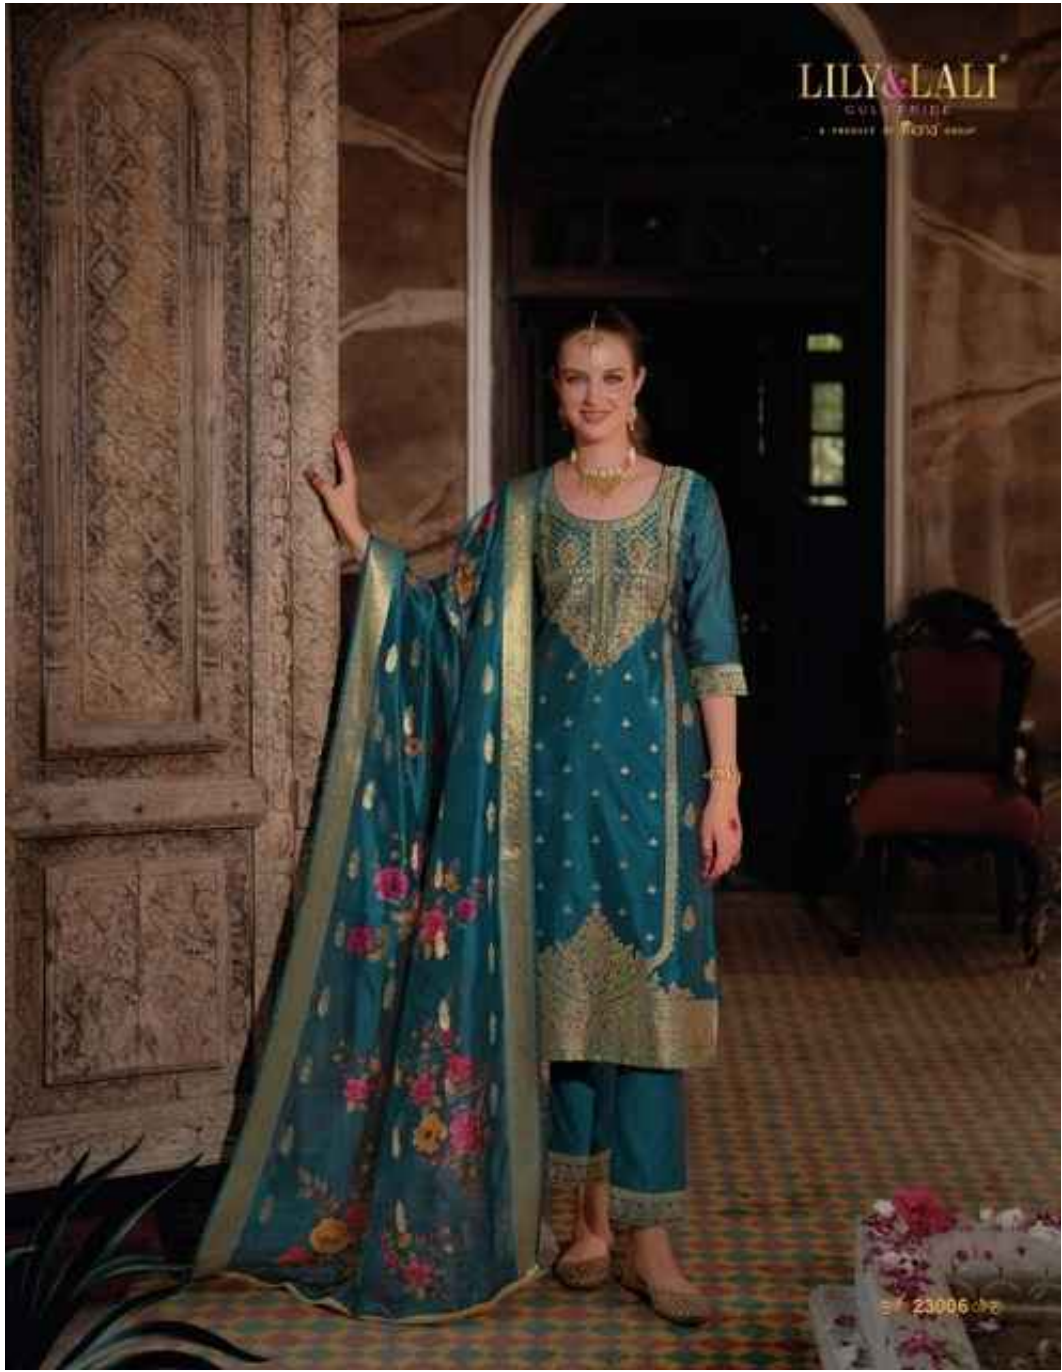

# BEAUTIFUL SOUL

Over 1000 designs to choose from  
The beauty of India

₹ 23003

23004

LILY & LALI  
GIVE PRICE  
A PRODUCT OF LILY & LALI

LILY&LALI<sup>®</sup>  
SAREE  
A PRODUCT OF COGI

23005

STYLE LIVES