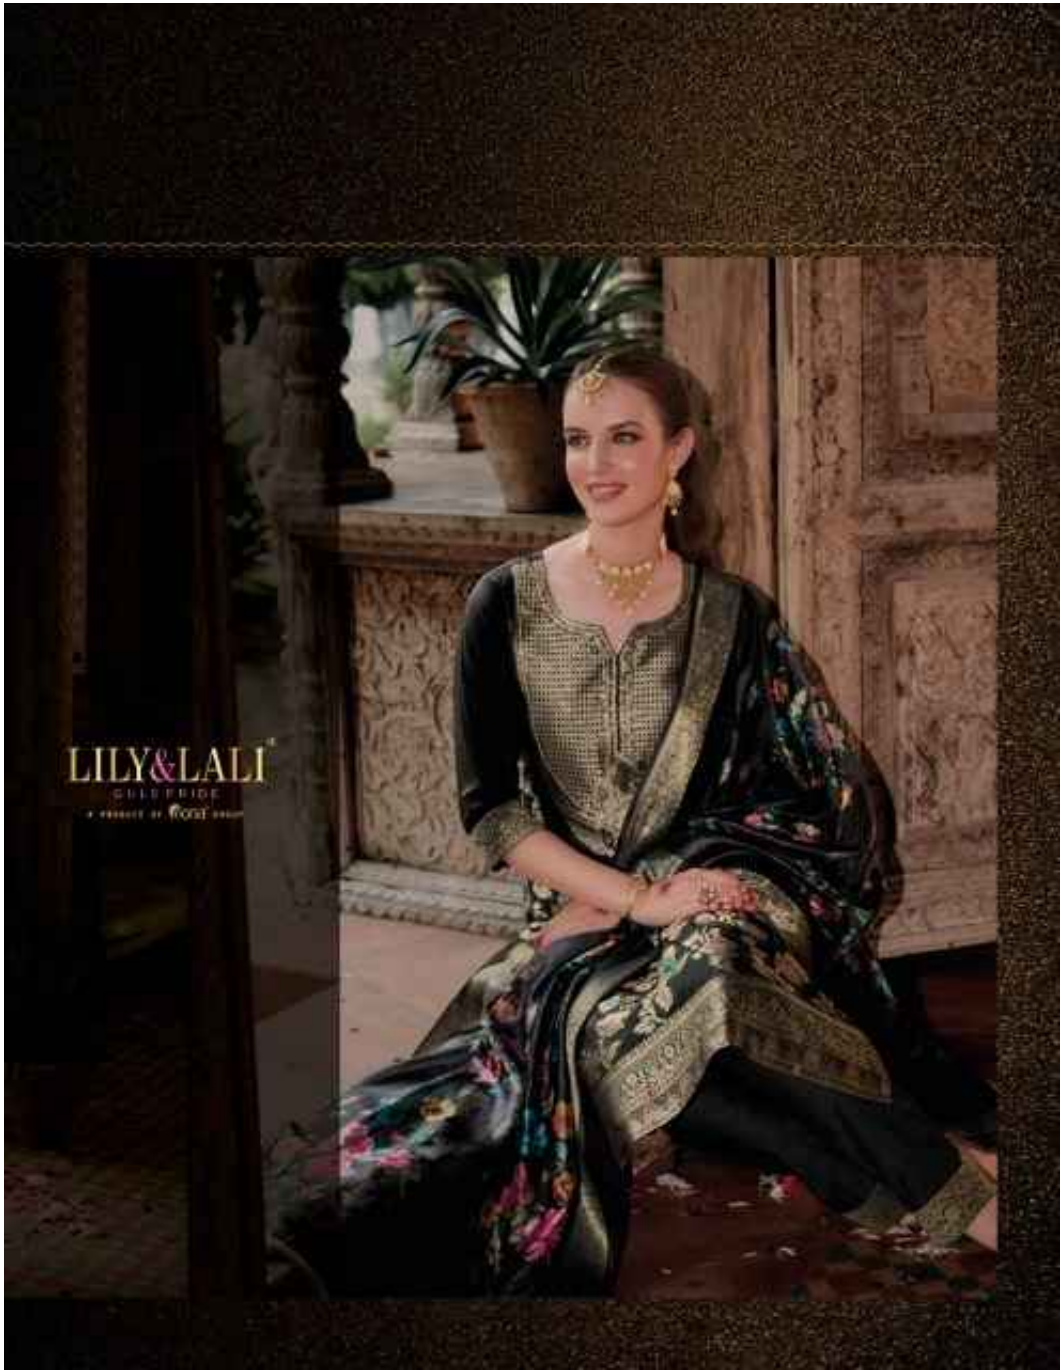

Over 1000 designs to choose from
The beauty of soul is

₹ 23003

LILY & LALI
GIVE PRICE
A PRODUCT BY LILY & LALI

LILY & LALI[®]
GULFRAIDE
A PRODUCT OF KOGSI

23005

STYLE LIVES

Product Photography by Anshu Singh