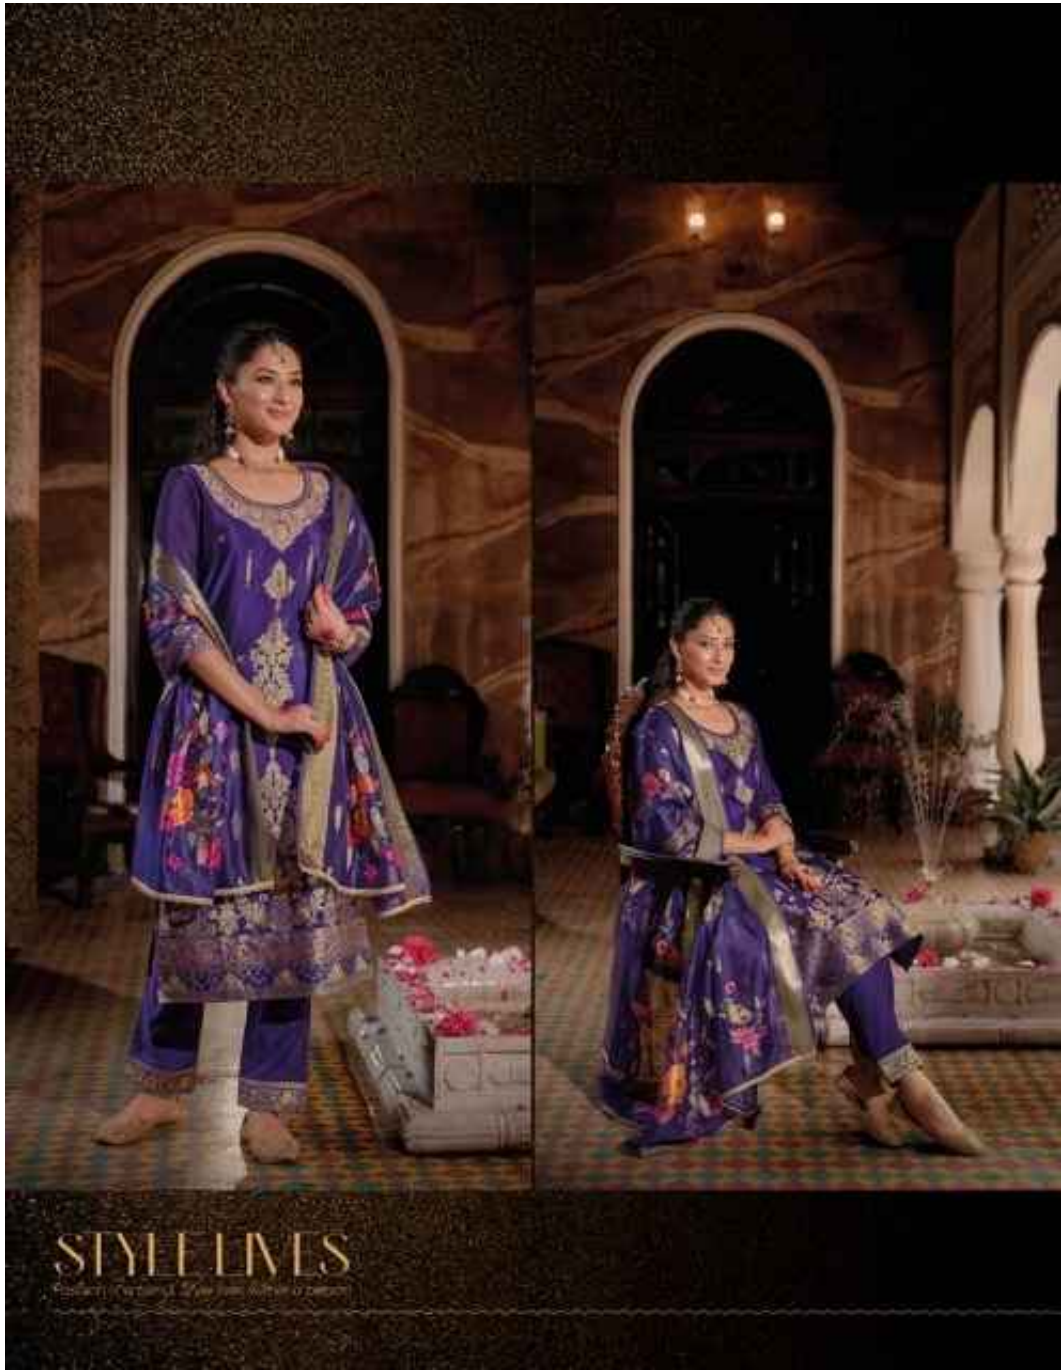

# BEAUTIFUL SOUL

Over 1000 designs to choose from  
The beauty of India

₹ 23003

23004

LILY & LALI  
GIVE PRICE  
A PRODUCT OF LILY & LALI

LILY&LALI<sup>®</sup>  
SAREE  
A PRODUCT OF COGI

23005

STYLE LIVES