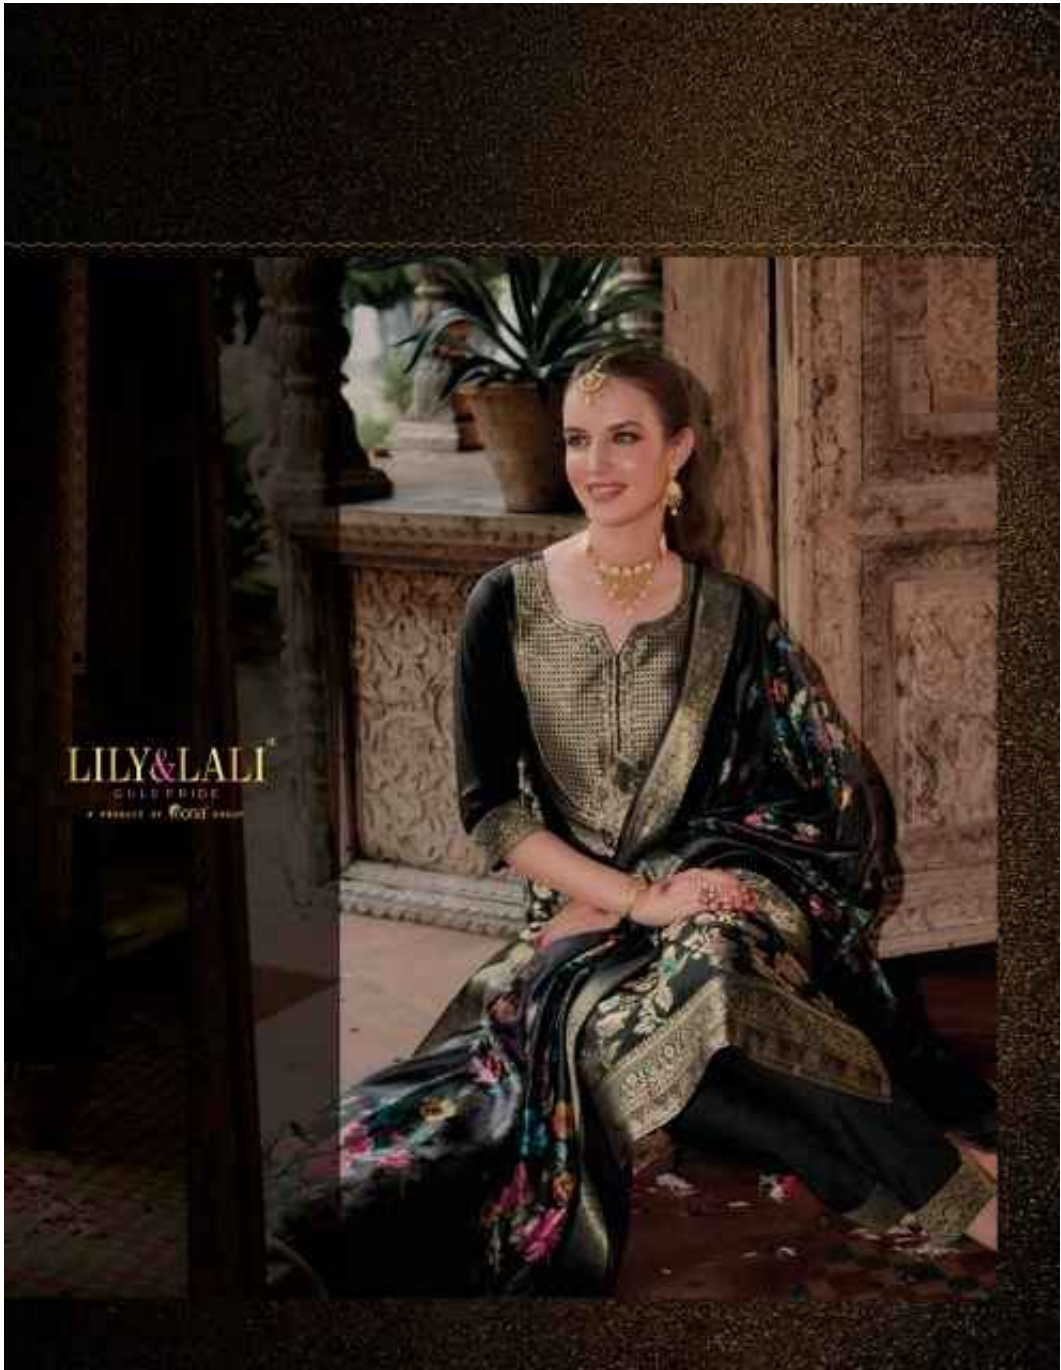

LILY & LALI
GHEH PRIDE
A PRODUCT BY FLOZ GROUP

Silkyness
VOL - 03

BEING YOU

Fashion is the art of being you.

23001

BEAUTIFUL
SOUL

Over 1000 designs to choose from
The beauty of soul is

₹ 23003

LILY & LALI
GIVE PRICE
A PRODUCT OF LILY & LALI

23005

STYLE LIVES

Product Photography by Anshu Singh

23001

23002

23003

23004