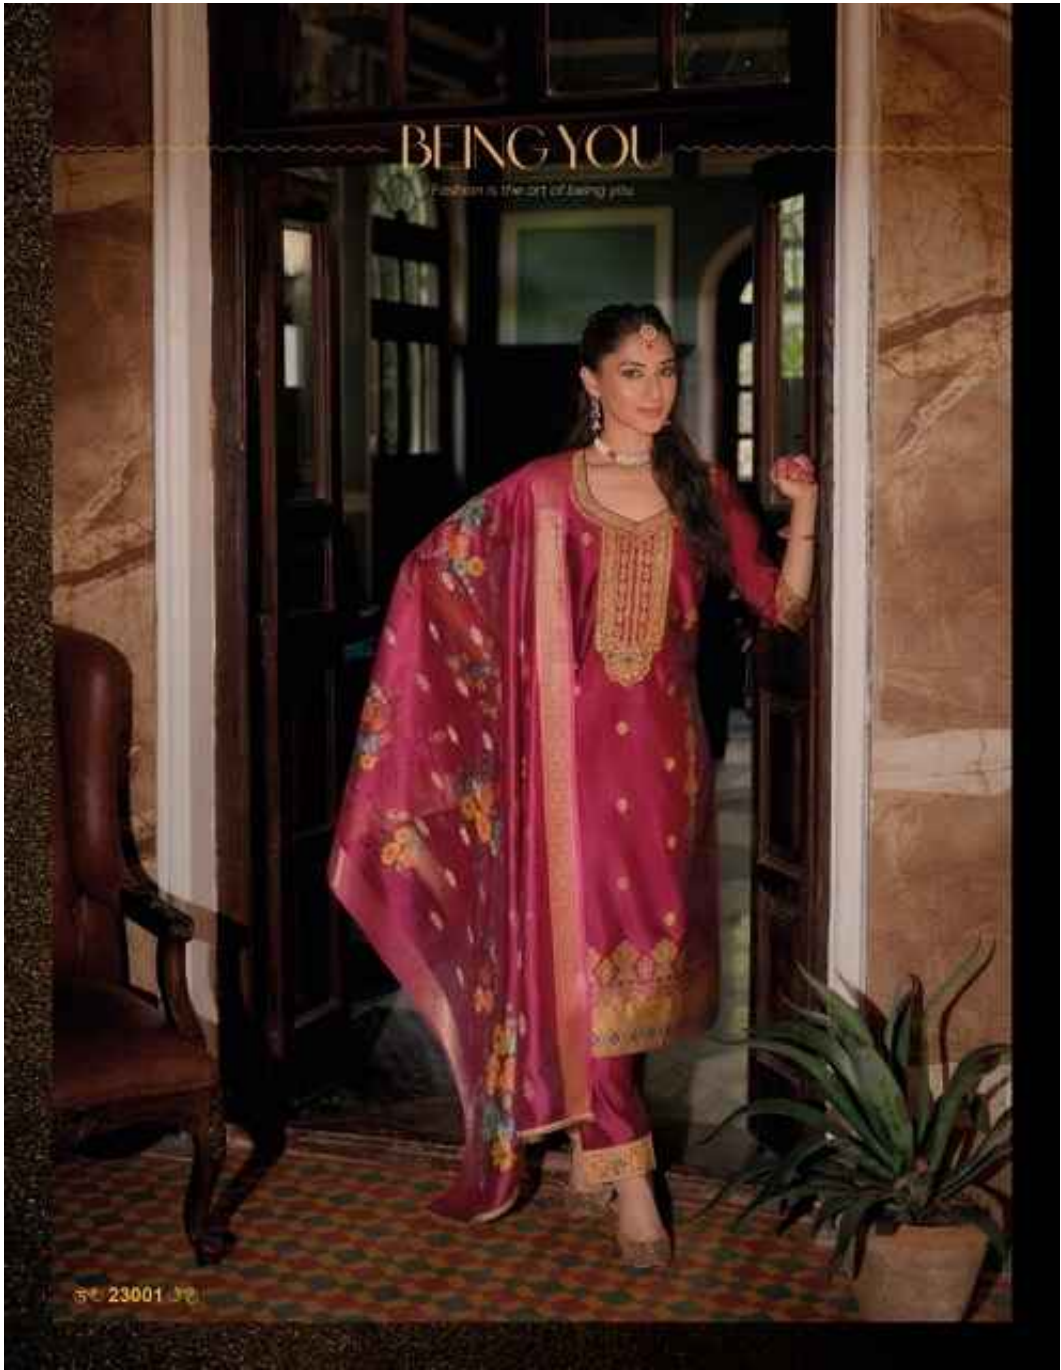

BEING YOU

Fashion is the art of being you

23001