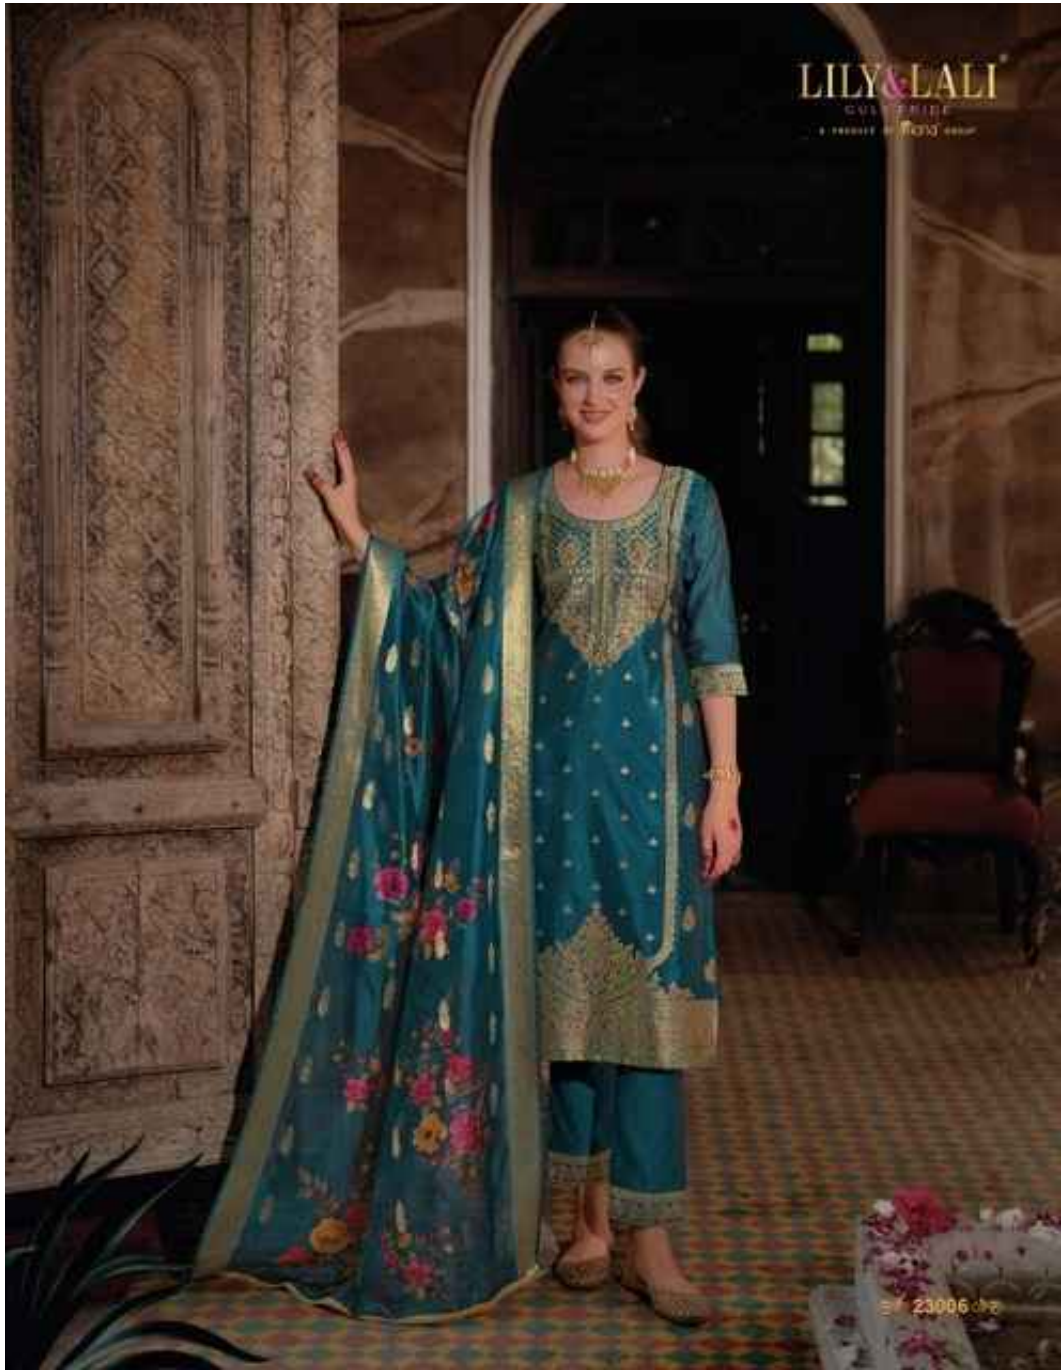

LILY & LALI
GHEH PRIDE
A PRODUCT BY FLOZ GROUP

Silkyness
VOL - 03

BEING YOU

Fashion is the art of being you.

23001

BEAUTIFUL
SOUL

Over 1000 designs to choose from
The beauty of soul is

₹ 23003

LILY & LALI
GIVE PRICE
A PRODUCT OF LILY & LALI

23005

STYLE LIVES

Product Photography by Anshu Singh

23001

23002

23003

23004