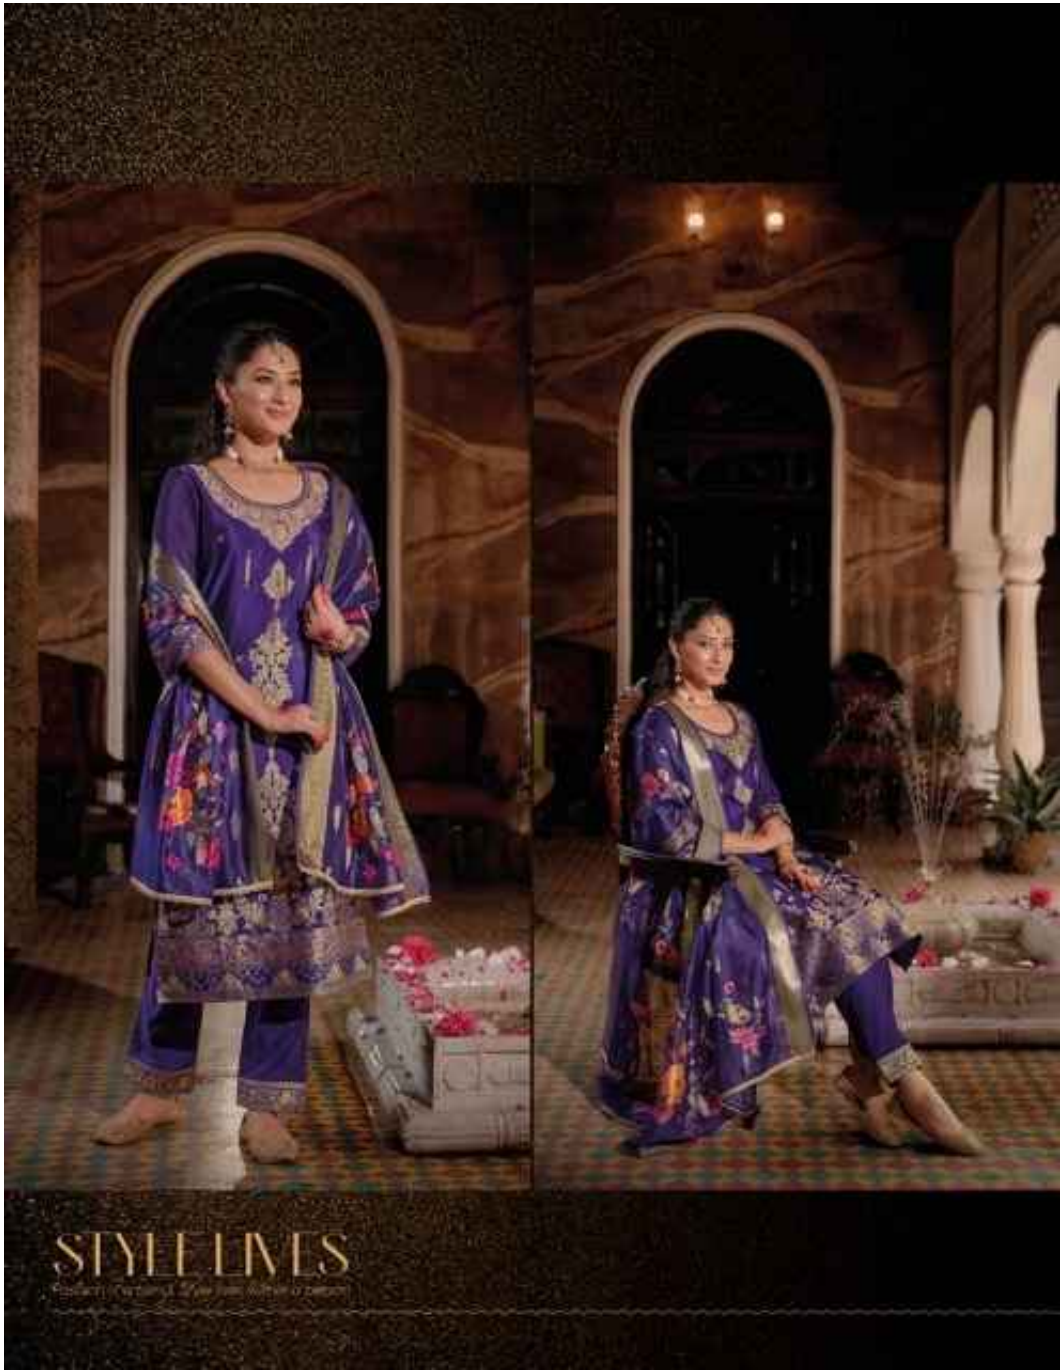

Over 1000 designs to choose from
The beauty of soul is

₹ 23003

LILY & LALI
GIVE PRICE
A PRODUCT BY LILY & LALI

LILY & LALI[®]
GULFRAIDE
A PRODUCT OF KOGSI

23005

STYLE LIVES

Product Photography by Anshu Singh