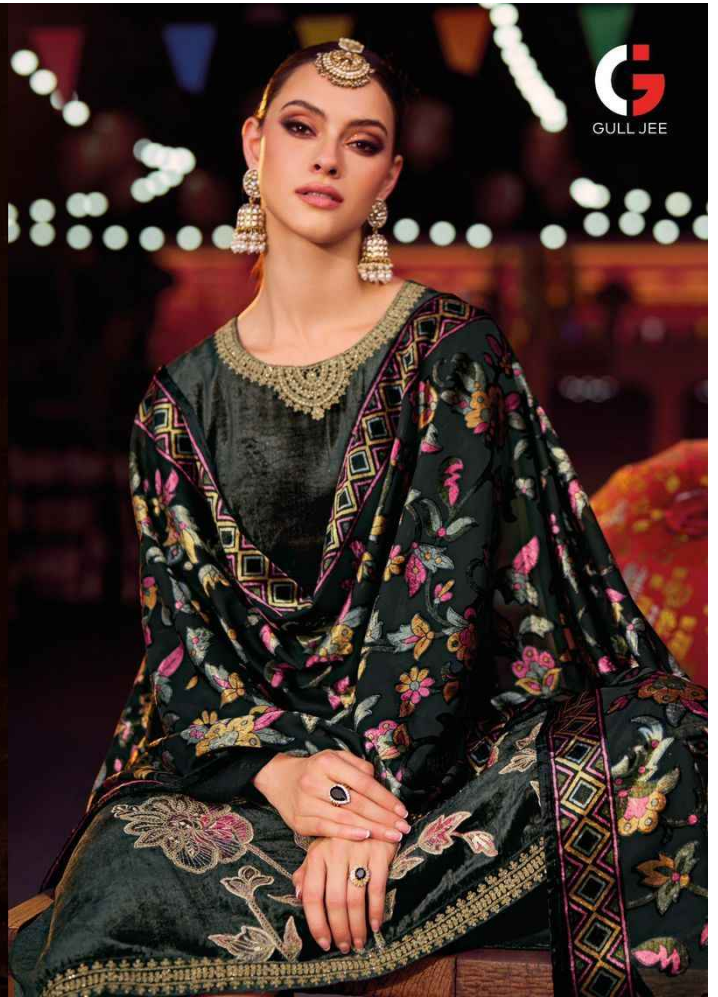

1006

Mughal Garden

FABRICS DETAILS

: TOP :

VISCOSE VELVET WITH HEAVY PATCH WORK EMBROIDERY

: BOTTAM :

VISCOSE PASHMINA

: DUPATTA :

VISCOSE VELVET PALACHI

RATE :-2699+GST

Total Pics :-06

1006

1002

GULL JEE

GULL JEE

Mughal Garden