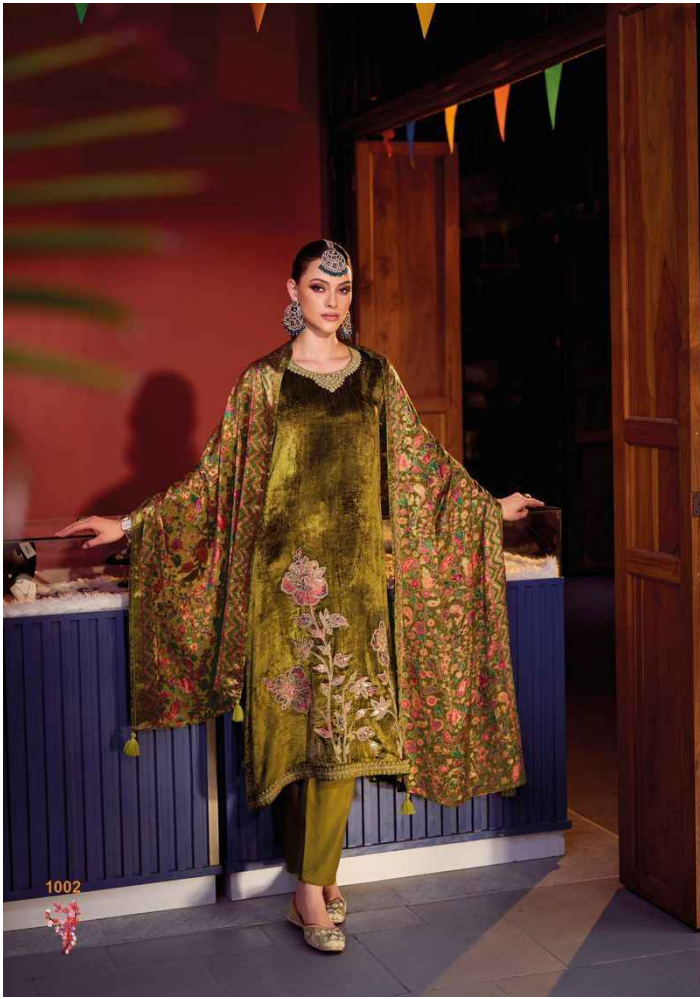

1006

Mughal Garden

FABRICS DETAILS

: TOP :

VISCOSE VELVET WITH HEAVY PATCH WORK EMBROIDERY

: BOTTAM :

VISCOSE PASHMINA

: DUPATTA :

VISCOSE VELVET PALACHI

RATE :-2699+GST

Total Pics :-06

1006

1002

GULL JEE

GULL JEE

Mughal Garden