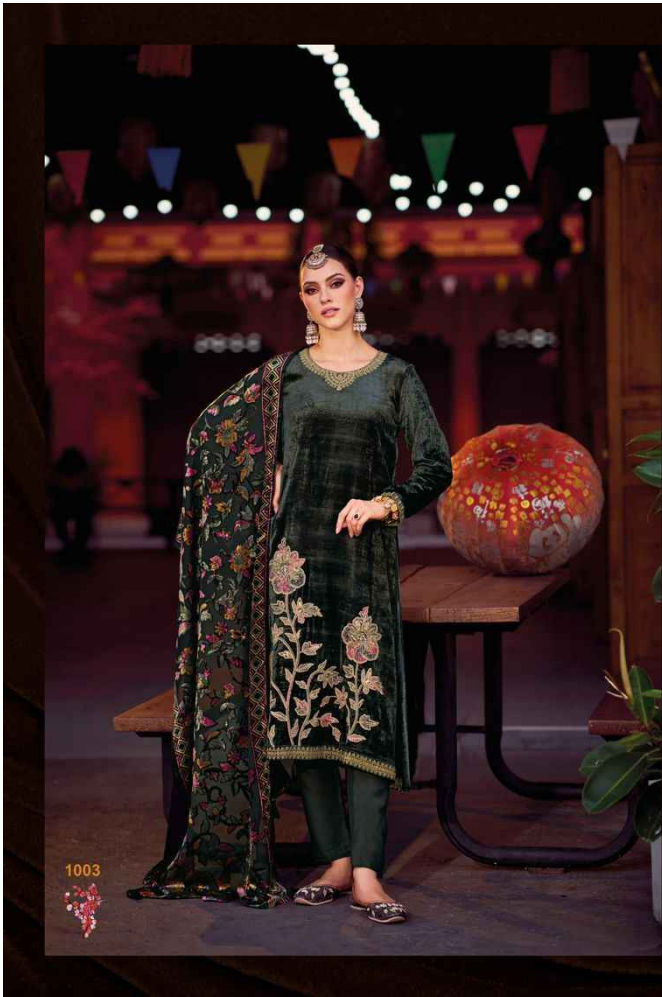

Mughal Garden

FABRICS DETAILS

: TOP :

VISCOSE VELVET WITH HEAVY PATCH WORK EMBROIDERY

: BOTTAM :

VISCOSE PASHMINA

: DUPATTA :

VISCOSE VELVET PALACHI

RATE :-2699+GST

Total Pics :-06

1004

GULL JEE

1002

GULL JEE

GULL JEE

Mughal Garden