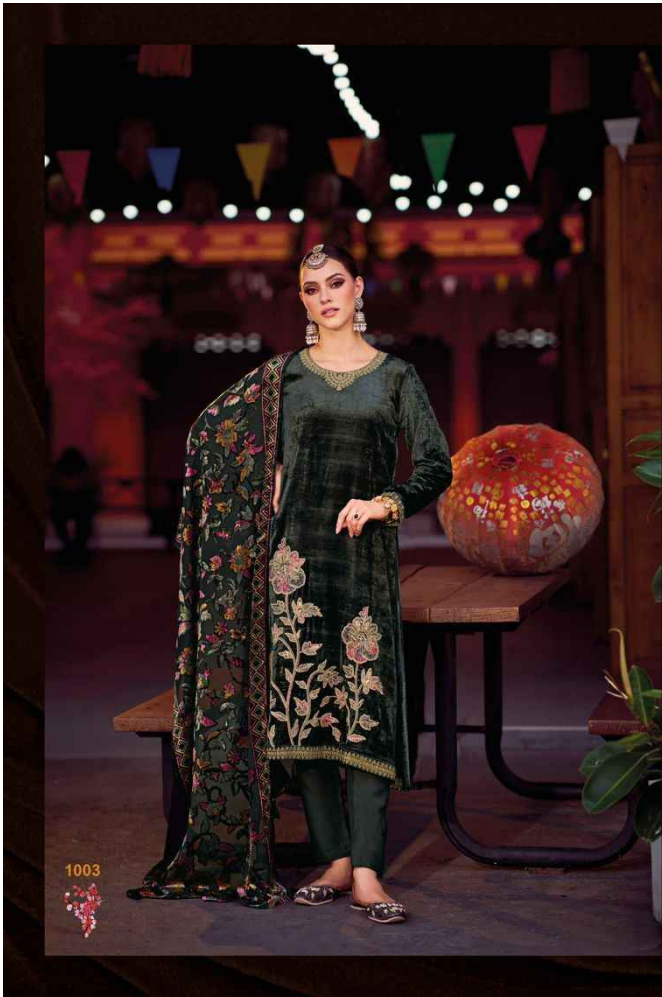

Mughal Garden

FABRICS DETAILS

: TOP :

VISCOSE VELVET WITH HEAVY PATCH WORK EMBROIDERY

: BOTTAM :

VISCOSE PASHMINA

: DUPATTA :

VISCOSE VELVET PALACHI

RATE :-2699+GST

Total Pics :-06

1006

1004

GULL JEE

1002

GULL JEE

GULL JEE