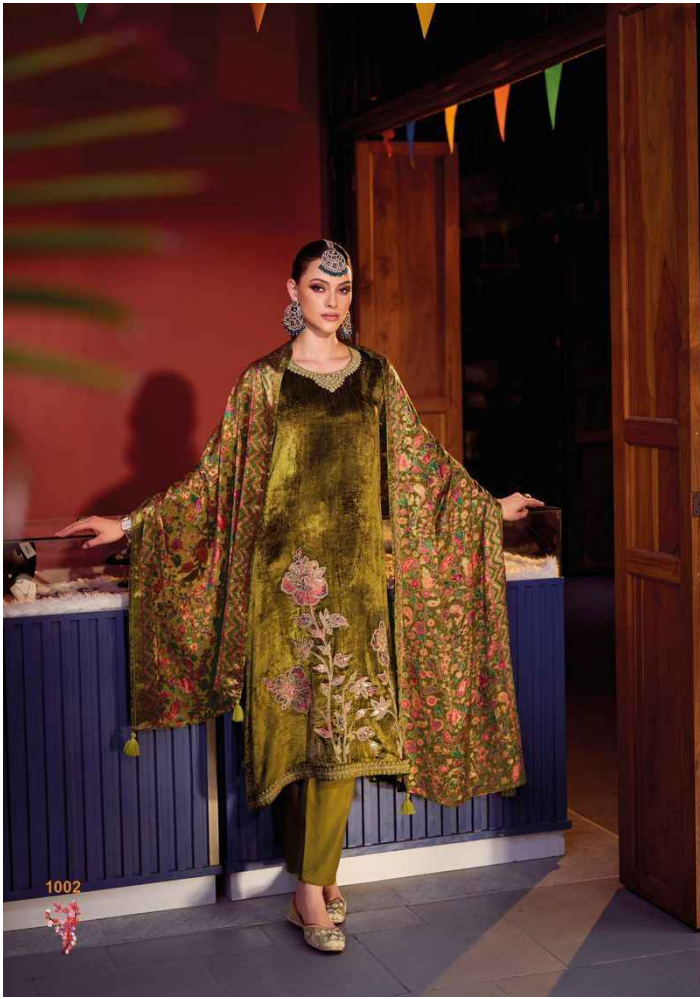

Mughal Garden

FABRICS DETAILS

: TOP :

VISCOSE VELVET WITH HEAVY PATCH WORK EMBROIDERY

: BOTTAM :

VISCOSE PASHMINA

: DUPATTA :

VISCOSE VELVET PALACHI

RATE :-2699+GST

Total Pics :-06

1006

1004

GULL JEE

1002

GULL JEE

GULL JEE