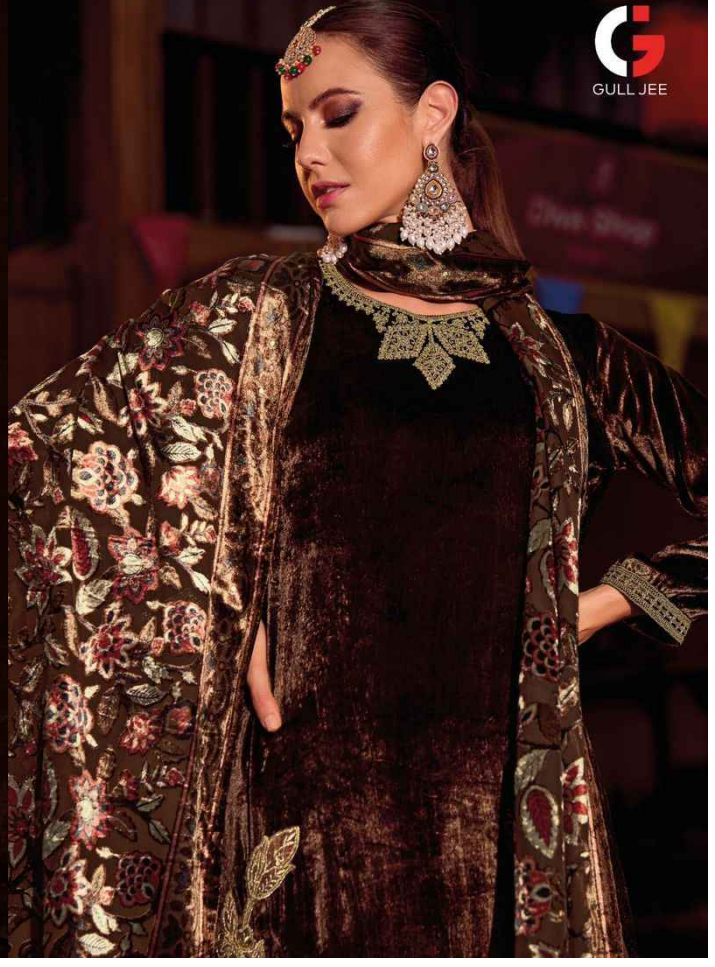

1006

Mughal Garden

FABRICS DETAILS

: TOP :

VISCOSE VELVET WITH HEAVY PATCH WORK EMBROIDERY

: BOTTAM :

VISCOSE PASHMINA

: DUPATTA :

VISCOSE VELVET PALACHI

RATE :-2699+GST

Total Pics :-06

1006

1002

GULL JEE

GULL JEE

Mughal Garden