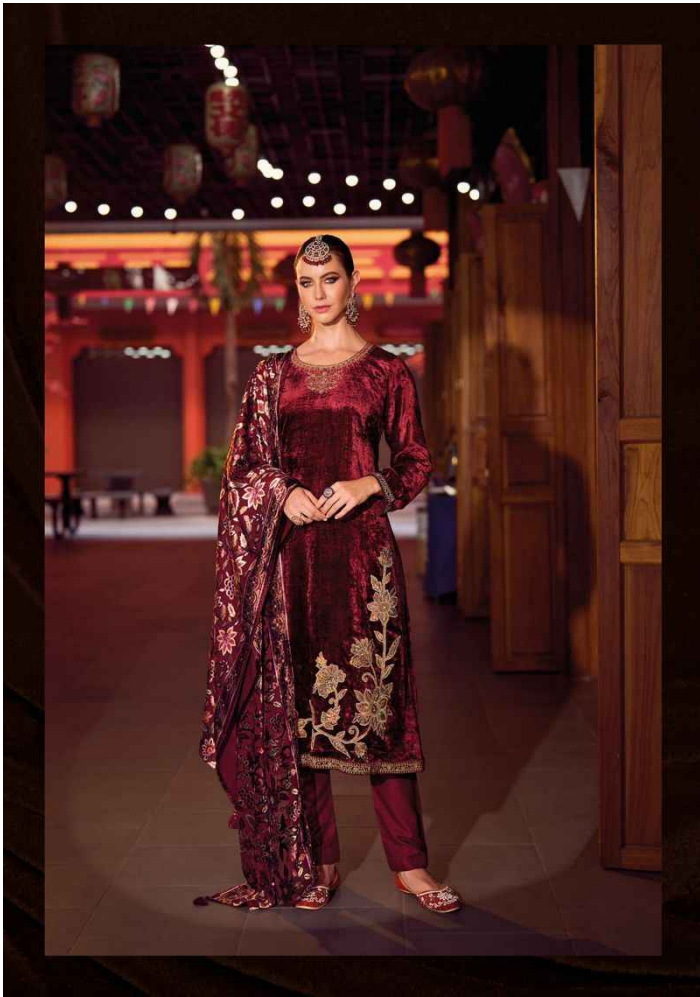

1006

Mughal Garden

FABRICS DETAILS

: TOP :

VISCOSE VELVET WITH HEAVY PATCH WORK EMBROIDERY

: BOTTAM :

VISCOSE PASHMINA

: DUPATTA :

VISCOSE VELVET PALACHI

RATE :-2699+GST

Total Pics :-06

1006

1002

GULL JEE

GULL JEE

Mughal Garden