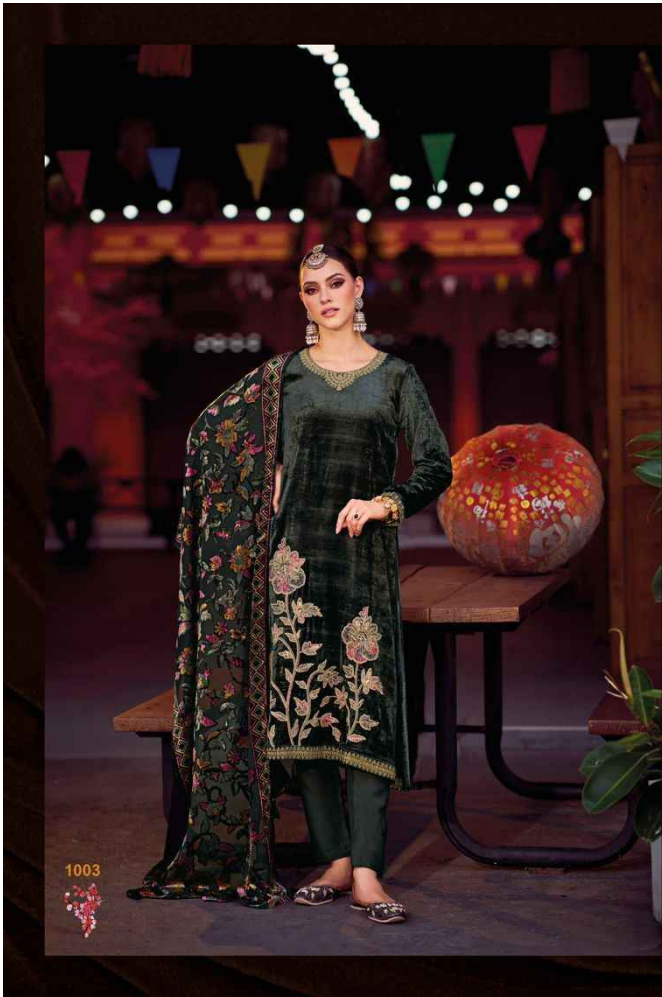

1006

Mughal Garden

FABRICS DETAILS

: TOP :

VISCOSE VELVET WITH HEAVY PATCH WORK EMBROIDERY

: BOTTAM :

VISCOSE PASHMINA

: DUPATTA :

VISCOSE VELVET PALACHI

RATE :-2699+GST

Total Pics :-06

1006

1002

GULL JEE

GULL JEE

Mughal Garden