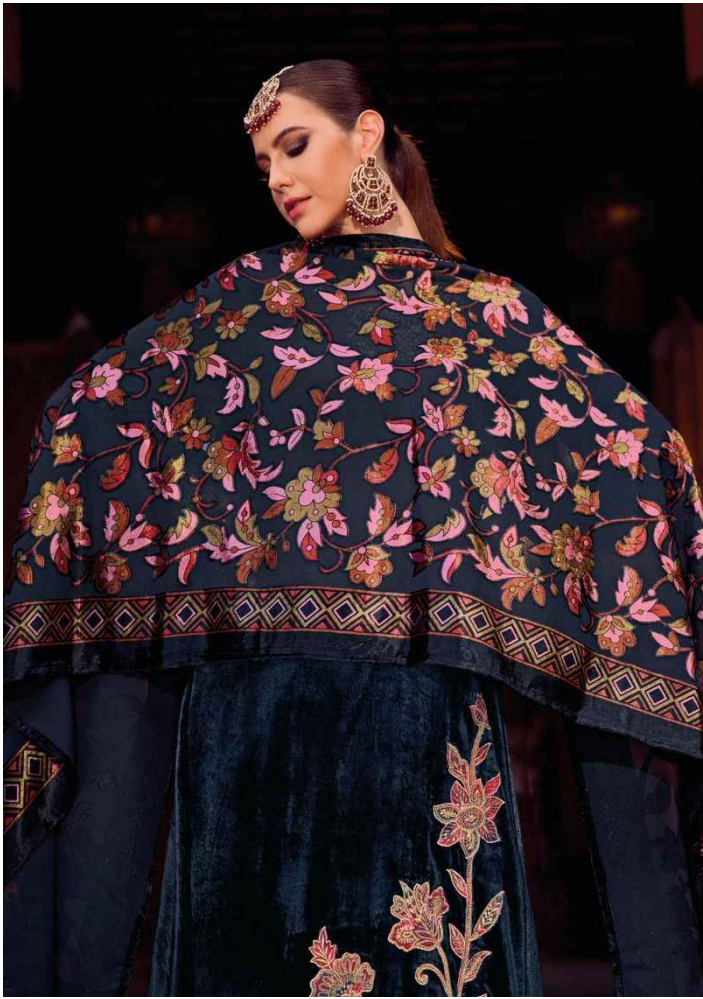

1006

Mughal Garden

FABRICS DETAILS

: TOP :

VISCOSE VELVET WITH HEAVY PATCH WORK EMBROIDERY

: BOTTAM :

VISCOSE PASHMINA

: DUPATTA :

VISCOSE VELVET PALACHI

RATE :-2699+GST

Total Pics :-06

1006

1002

GULL JEE

GULL JEE

Mughal Garden