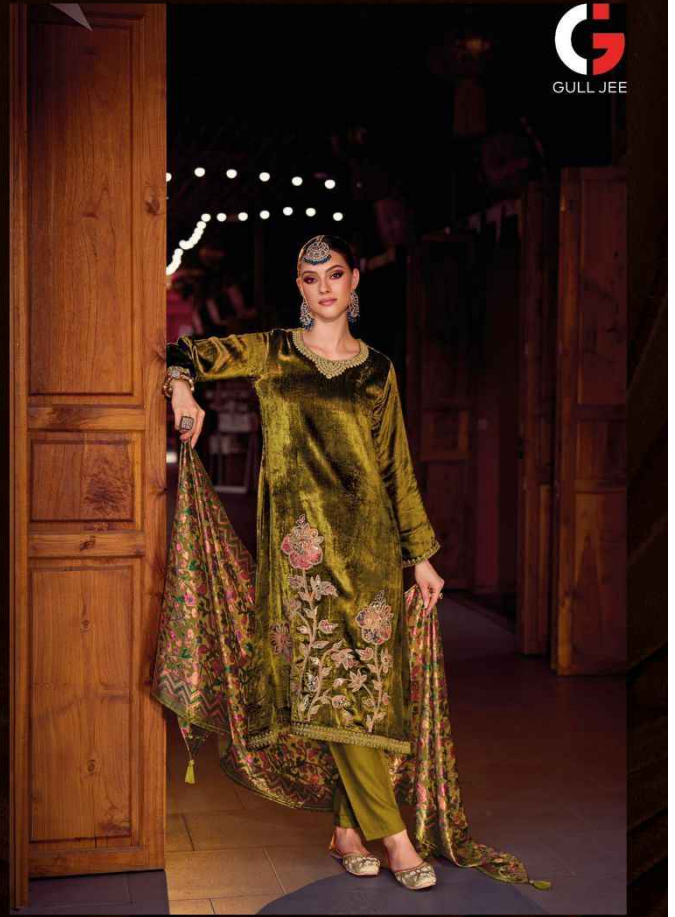

Mughal Garden

FABRICS DETAILS

: TOP :

VISCOSE VELVET WITH HEAVY PATCH WORK EMBROIDERY

: BOTTAM :

VISCOSE PASHMINA

: DUPATTA :

VISCOSE VELVET PALACHI

RATE :-2699+GST

Total Pics :-06

1004

GULL JEE

1002

GULL JEE

GULL JEE

Mughal Garden