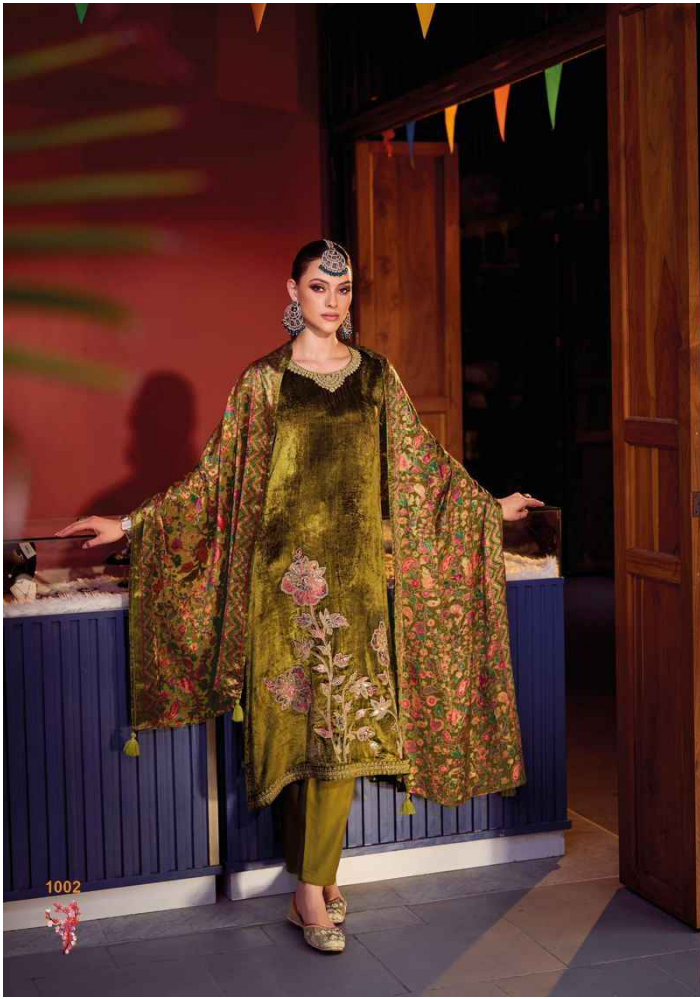

Mughal Garden

FABRICS DETAILS

: TOP :

VISCOSE VELVET WITH HEAVY PATCH WORK EMBROIDERY

: BOTTAM :

VISCOSE PASHMINA

: DUPATTA :

VISCOSE VELVET PALACHI

RATE :-2699+GST

Total Pics :-06

1004

GULL JEE

1002

GULL JEE

GULL JEE

Mughal Garden