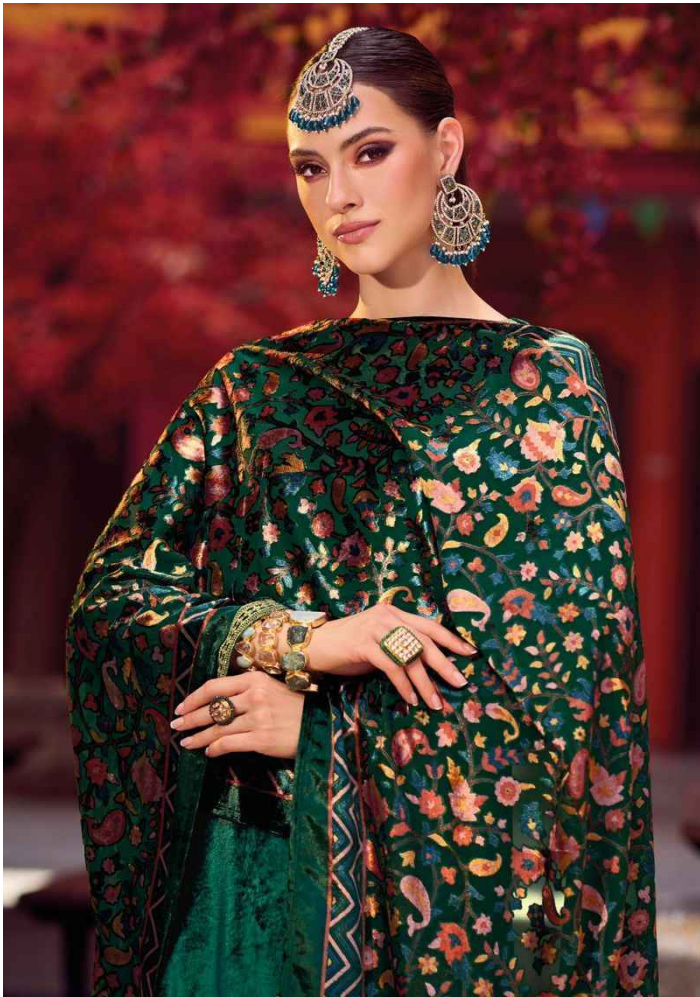

1006

Mughal Garden

FABRICS DETAILS

: TOP :

VISCOSE VELVET WITH HEAVY PATCH WORK EMBROIDERY

: BOTTAM :

VISCOSE PASHMINA

: DUPATTA :

VISCOSE VELVET PALACHI

RATE :-2699+GST

Total Pics :-06

1006

1002

GULL JEE

GULL JEE

Mughal Garden