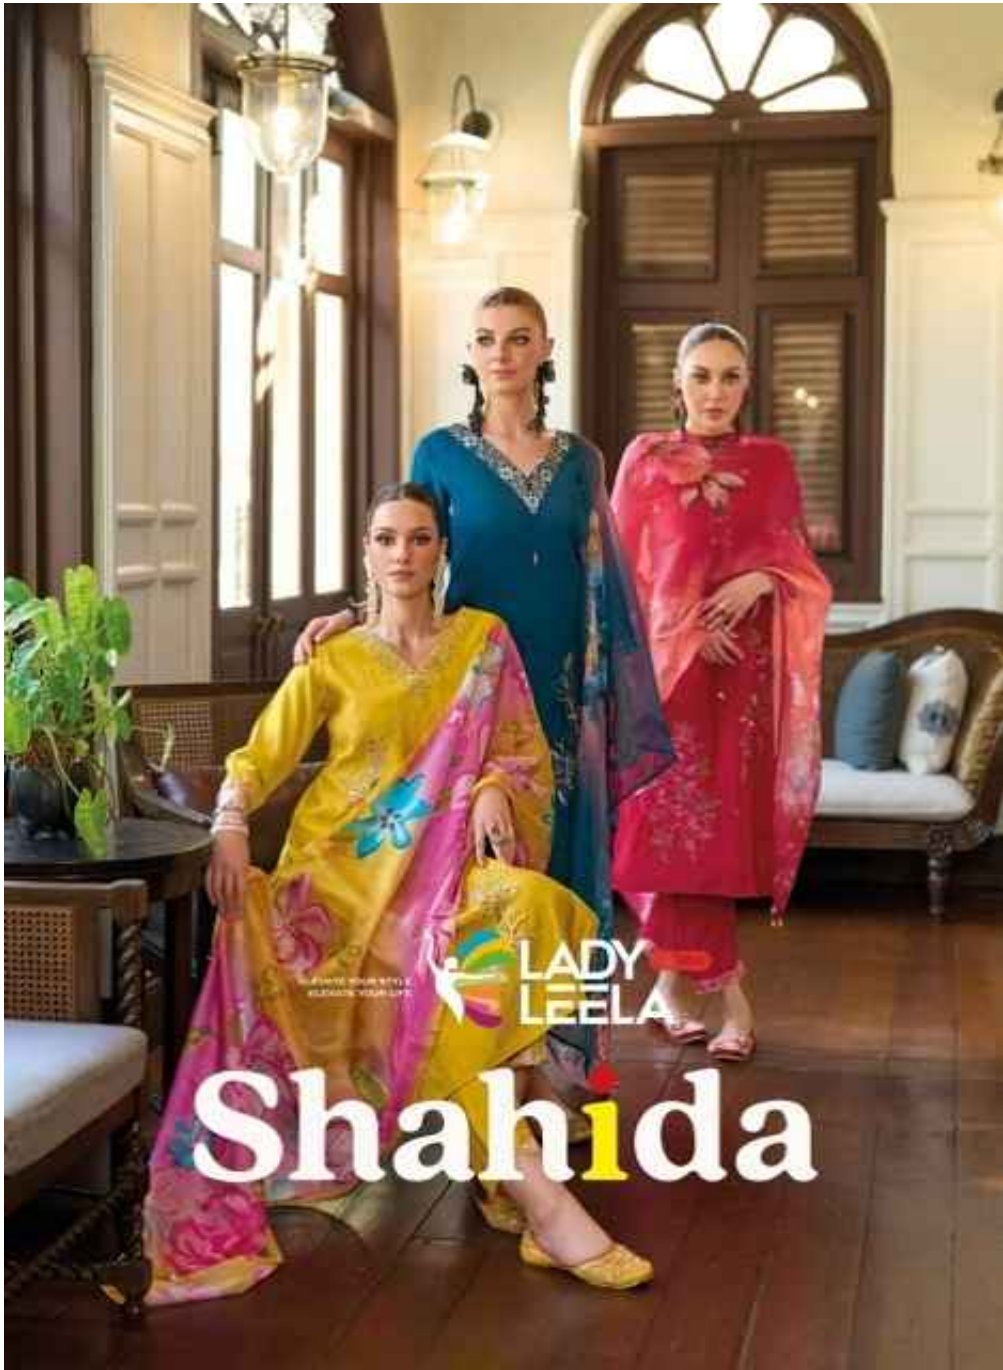

EMPOWER YOUR STYLE.
ELEVATE YOUR LIFE.

LADY
LEELA

Shahida

1411

1412

1413

1414

1415

1416

Shahida

Shahida

FABRIC DETAILS

TOP

EMBROIDARY, HANDWORK & DESIGNER CUTWORK PATTERN
ON VISCOSE SILK FABRIC KURTI WITH INNER PRINT

BOTTOM

PURE VISCOSE FABRIC PANT WITH POCKET

DUPATTA

EXCLUSIVE PRINTS ON ORGANZA FABRIC WITH TASSELS

SIZES - M, L, XL, XXL, 3XL

NOTE

- * POCKET INSIDE EVERY BOTTOM
- * INNER INSIDE EVERY TOP
- * STICKER PHOTO INSIDE EVERY CATALOGUE

EMPOWER YOUR STYLE.
ELEVATE YOUR LIFE.