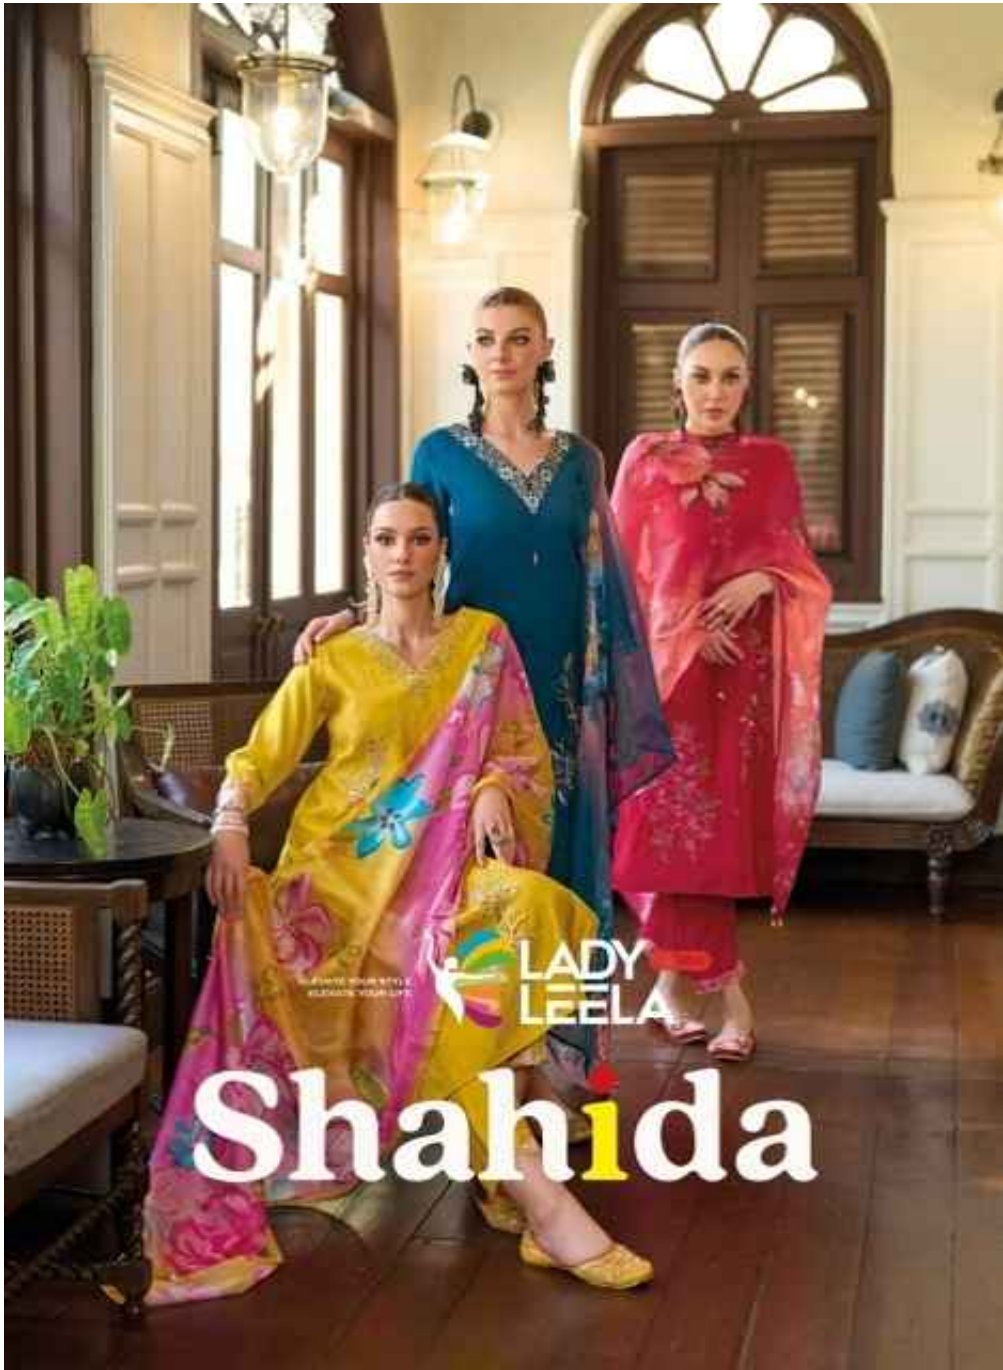

EMPOWER YOUR STYLE.
ELEVATE YOUR LIFE.

LADY
LEELA

Shahida