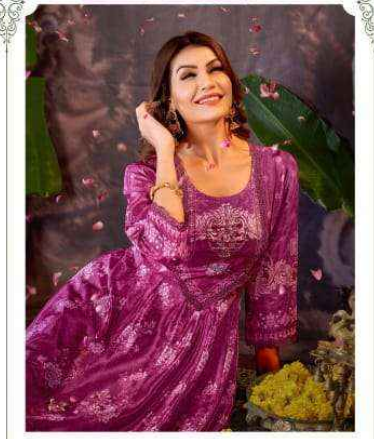

POONAM
DESIGNER

पूजा

Puja

The night is dark and full of stars, let us make you a star.
Because the whole world is watching you, so shine for us, tonight.
Wearing this magical dress.

POONAM
Puja

1004

1003

1001

1001

1002

पूजा

POONAM
DESIGNS

Puja

Size- M.L.XL.XXL-3XL- 4XL-5XL

1001

1002