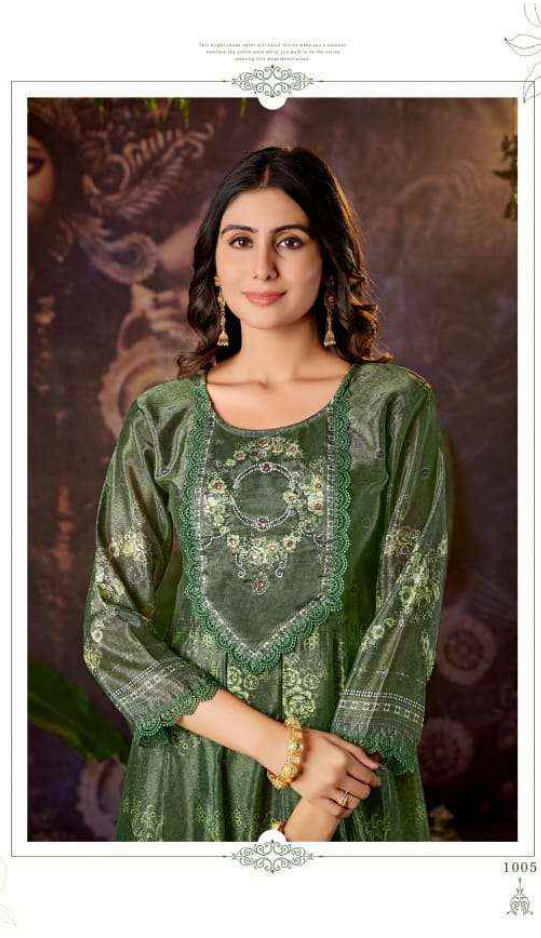

POONAM
DESIGNER

पूजा

Puja

The night is dark and full of stars, let us make you a dream.
Because the whole world starts and ends in the name
of our Lord and Master, Jesus Christ.

1003

POONAM
Puja

1001

1002

पूजा

POONAM
DESIGNS

Puja

Size- M.L.XL.XXL-3XL- 4XL-5XL

1001

1002

1003

1004