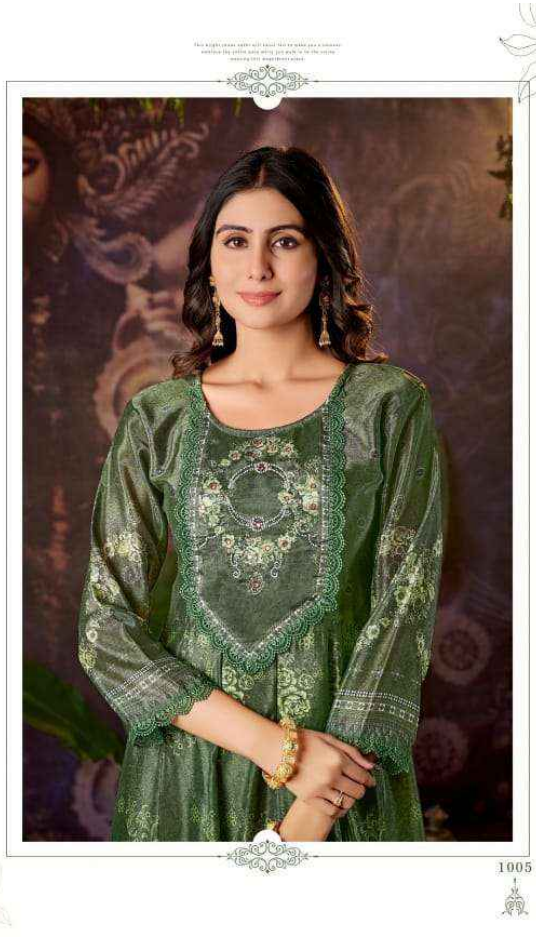

POONAM
DESIGNER

पूजा

Puja

The night is dark and full of stars, let us make you a star.
Because the whole world is watching you, so shine for us, tonight.
Wearing this magical dress.

POONAM
Puja

1004

1003

1001

1001

1002

पूजा

POONAM
DESIGNS

Puja

Size- M.L.XL.XXL-3XL- 4XL-5XL

1001

1002