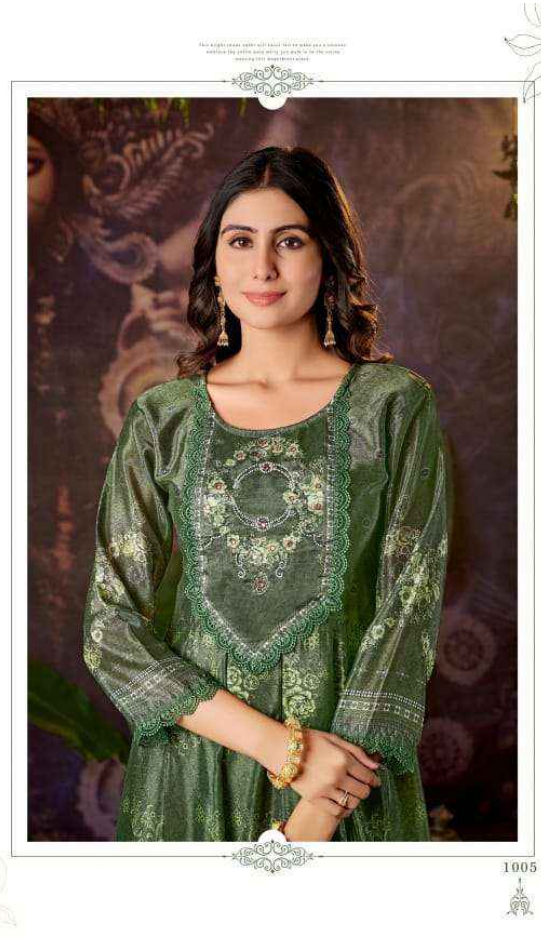

POONAM
DESIGNER

पूजा

Puja

The night is dark and full of stars, let us make you a star.
Because the whole world is watching you, so be the change.
Wearing this beautiful dress.

POONAM
Puja

1004

POONAM
Puja

POONAM
Puja

1001

1002

पूजा

POONAM
DESIGNS

Puja

Size- M.L.XL.XXL-3XL- 4XL-5XL

1001

1002