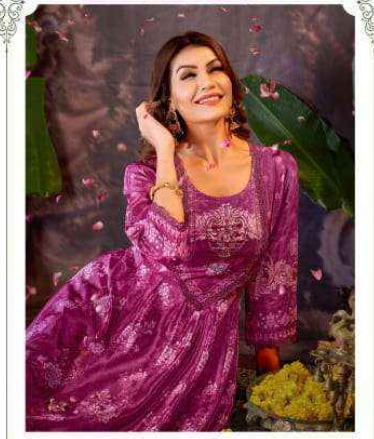

POONAM
DESIGNER

पूजा

Puja

The night is dark and full of stars, let us make you a dream.
Because the whole world starts and ends in the name
of our Lord and Master, Jesus Christ.

1003

POONAM
Puja

1001

1002

पूजा

POONAM
DESIGNS

Puja

Size- M.L.XL.XXL-3XL- 4XL-5XL

1001

1002

1003

1004