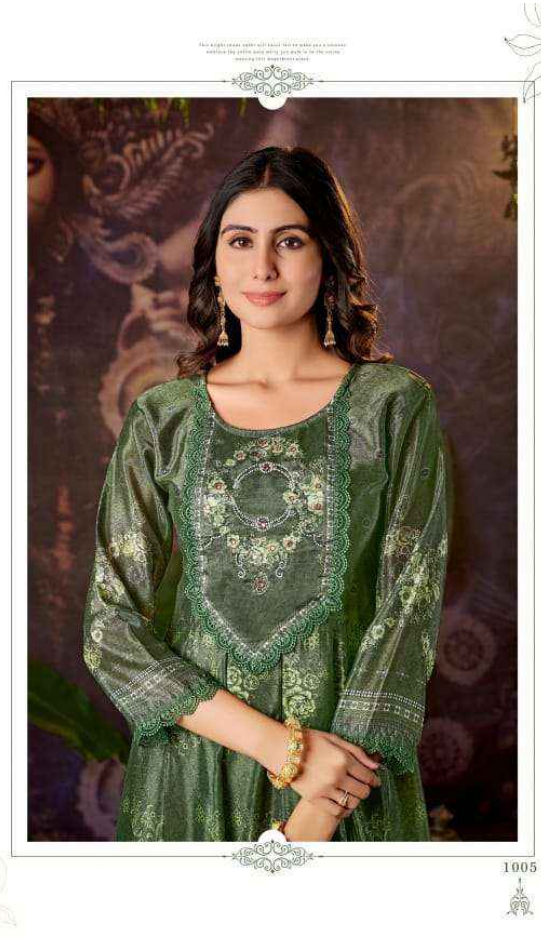

  
POONAM  
DESIGNER

पूजा

Puja

The night is dark and full of stars, let us make you a dream.  
Experience the divine glow, which will keep you in the magic  
wearing this magnificent piece.

POONAM  
Puja

1004

POONAM  
Puja

POONAM  
Puja

1001

1002

पूजा

POONAM  
DESIGNS

Puja

Size- M.L.XL.XXL-3XL- 4XL-5XL