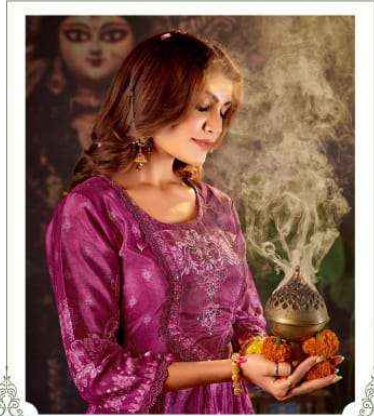

POONAM
DESIGNER

पूजा

Puja

The night is dark and full of stars, let us make you a dream.
Because the whole world starts and ends in the name
of our Lord and Master, Jesus Christ.

1003

POONAM
Puja

1001

1002

पूजा

POONAM
DESIGNS

Puja

Size- M.L.XL.XXL-3XL- 4XL-5XL

1001

1002

1003

1004