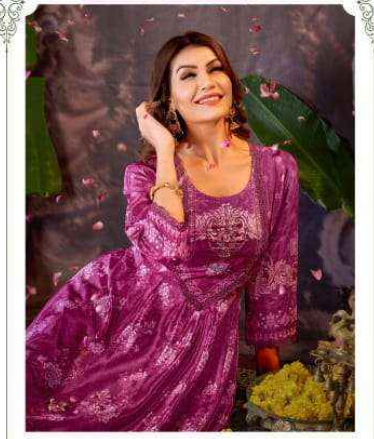

  
POONAM  
DESIGNER

पूजा

Puja

The night is dark and full of stars, let us make you a dream.  
Experience the divine glow, which will keep you in the magic  
wearing this magnificent piece.

POONAM  
Puja

1004

POONAM  
Puja

POONAM  
Puja

1001

1002

पूजा

POONAM  
DESIGNS

Puja

Size- M.L.XL.XXL-3XL- 4XL-5XL