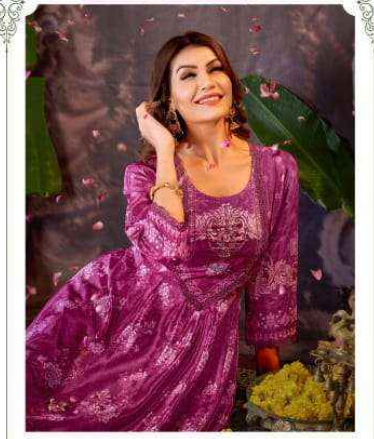

POONAM
DESIGNER

पूजा

Puja

The night is dark and full of stars, let us make you a star.
Because the whole world is watching you, so be the change.
Wearing this beautiful dress.

POONAM
Puja

1004

POONAM
Puja

POONAM
Puja

1001

1002

पूजा

POONAM
DESIGNS

Puja

Size- M.L.XL.XXL-3XL- 4XL-5XL

1001

1002