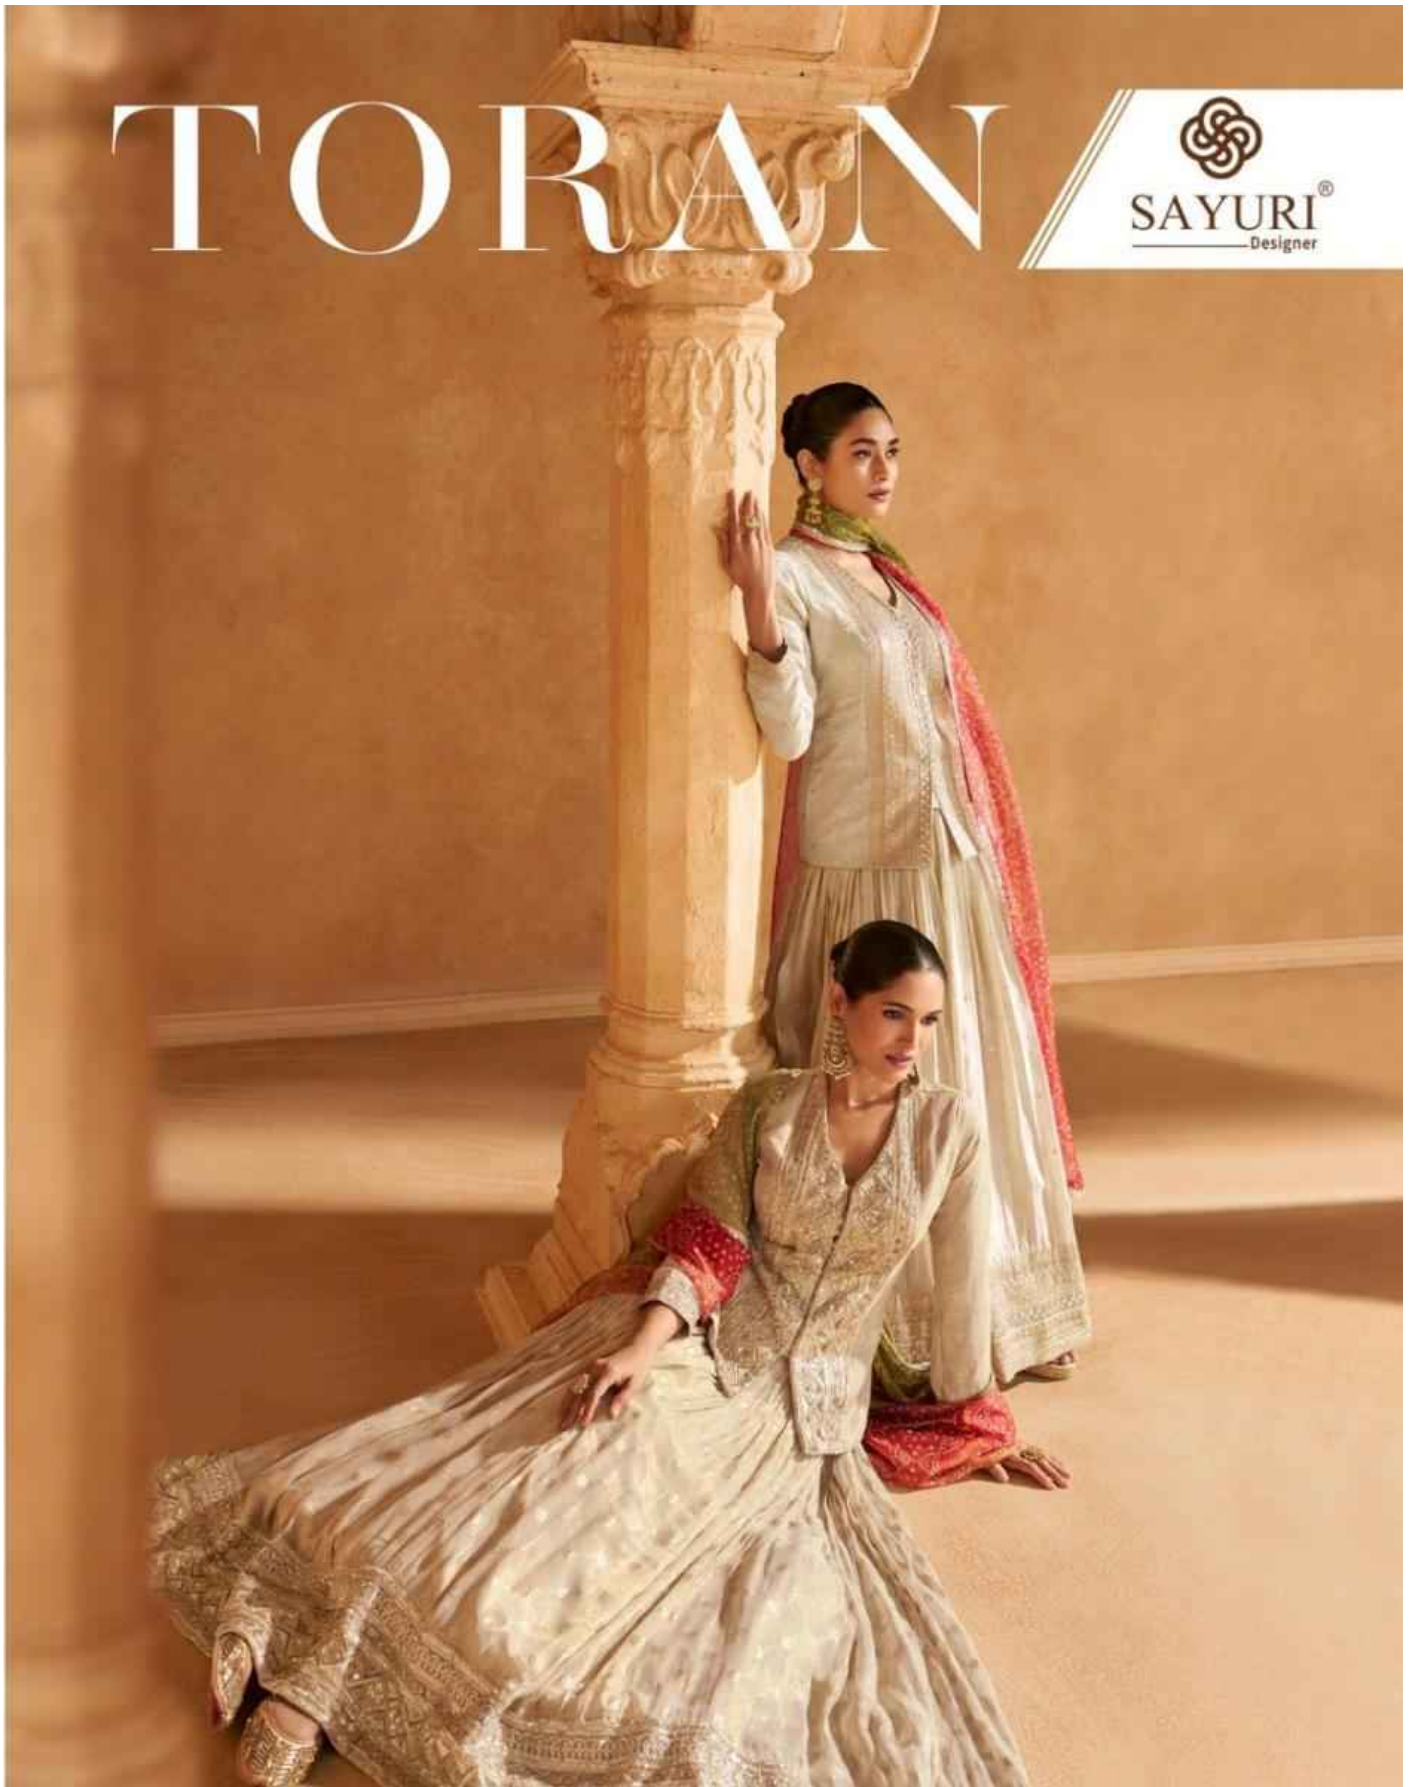

TORAN

SAYURI®
Designer

TORAN

SAYURI®
Designer

ETHNIC ALTERNATIVE

SAYURI[®]
Designer

TORAN

*Every creation was classic yet versatile with a modern touch given even
the most traditional garment while retaining its
richness of embroidery, detailing & textures*

SAYURI[®]
Designer

D No-5586

Everything you need to refresh your festive wardrobe from dateless drapes to the color craze of the season

SAYURI®
Designer

D No-5586

Silhouettes that dance between tradition and innovation.