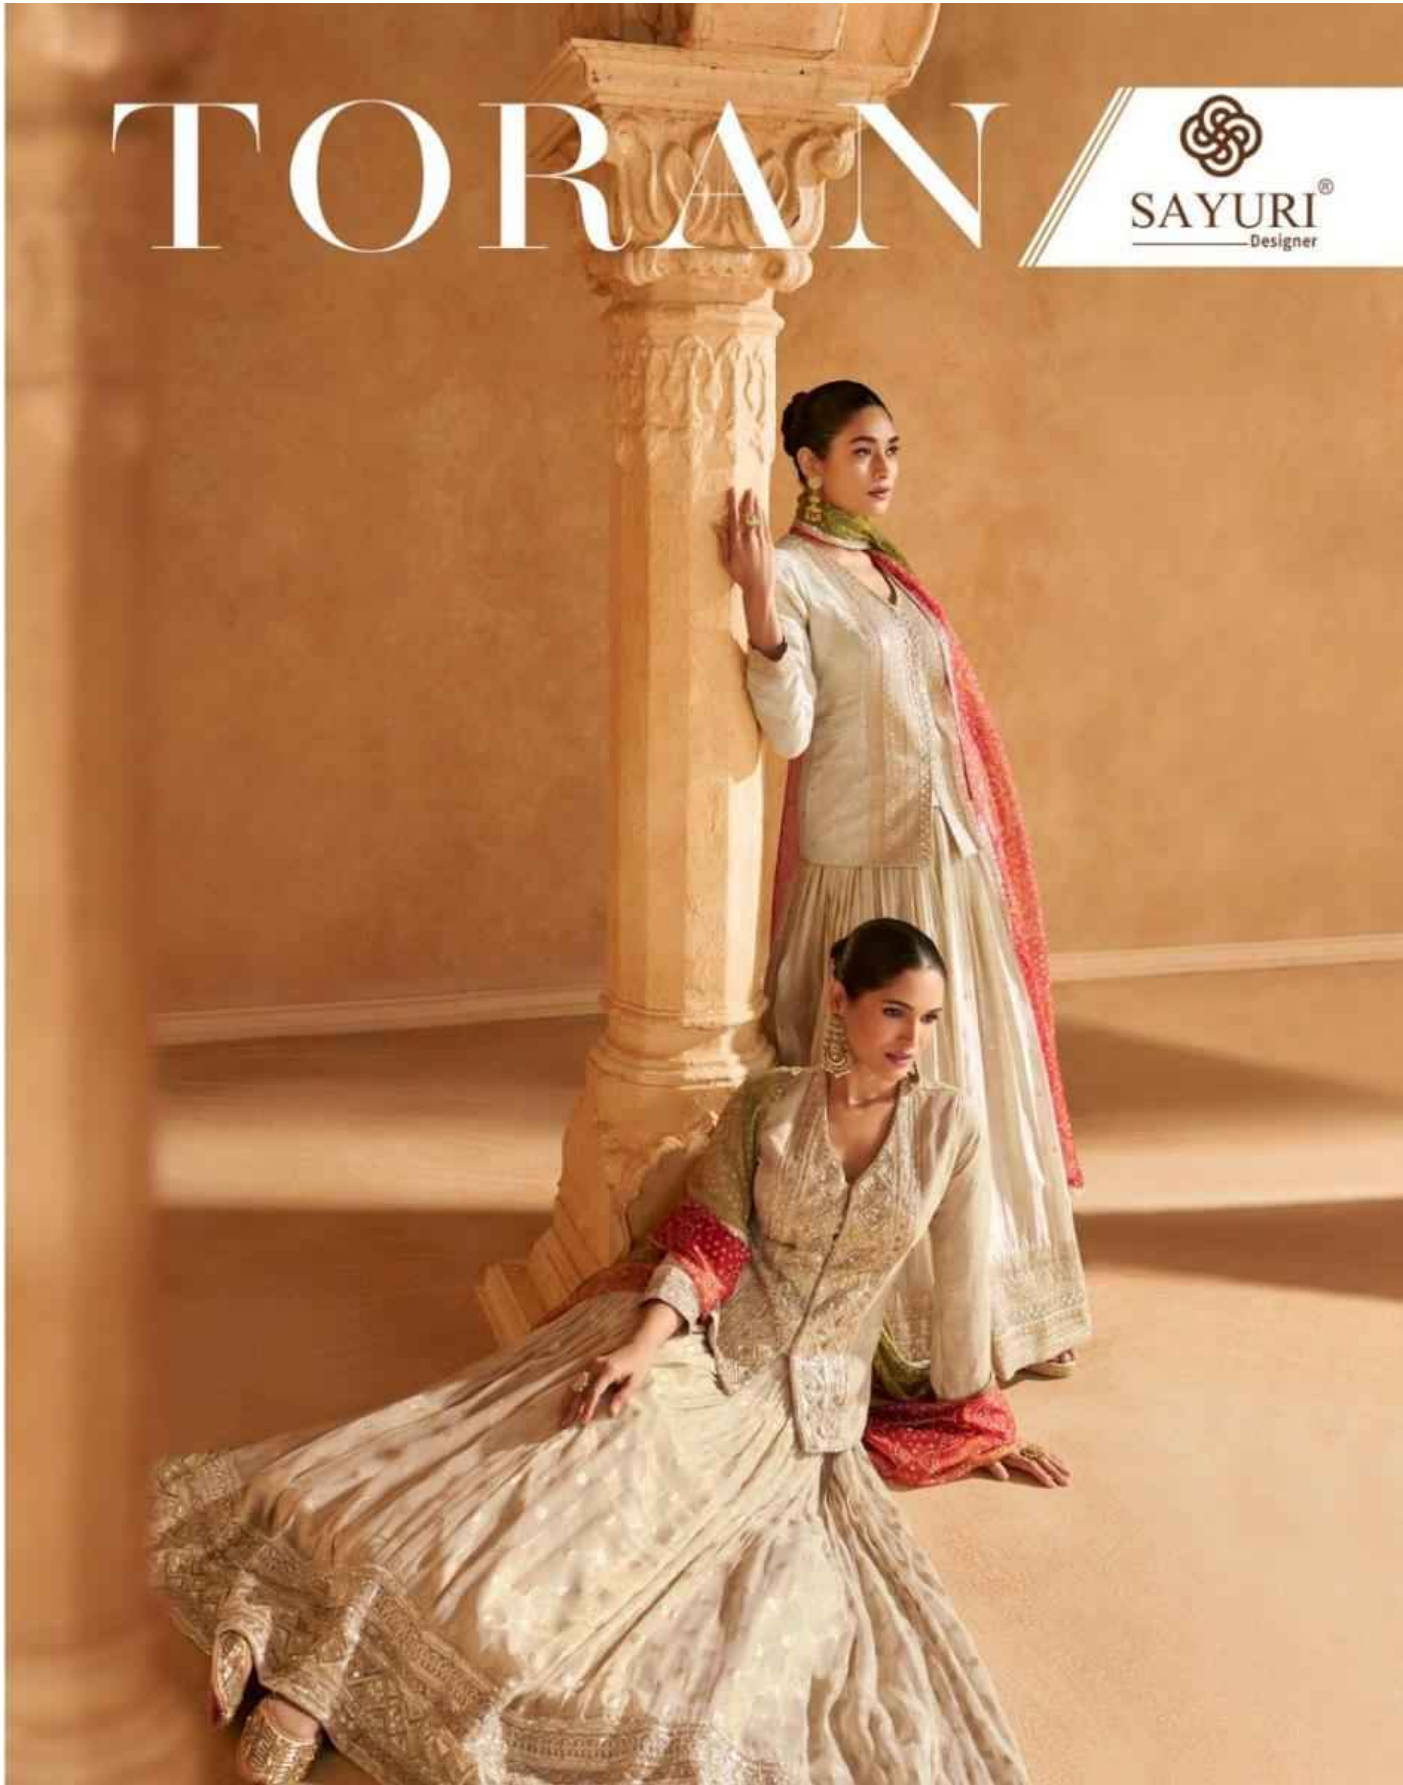

TORAN

SAYURI®
Designer

TORAN

SAYURI®
Designer

ETHNIC ALTERNATIVE

SAYURI[®]
Designer

TORAN

*Every creation was classic yet versatile with a modern touch given even
the most traditional garment while retaining its
richness of embroidery, detailing & textures*

SAYURI[®]
Designer

D No-5586

Everything you need to refresh your festive wardrobe from dateless drapes to the color craze of the season

SAYURI®
Designer

D No-5586

Silhouettes that dance between tradition and innovation.