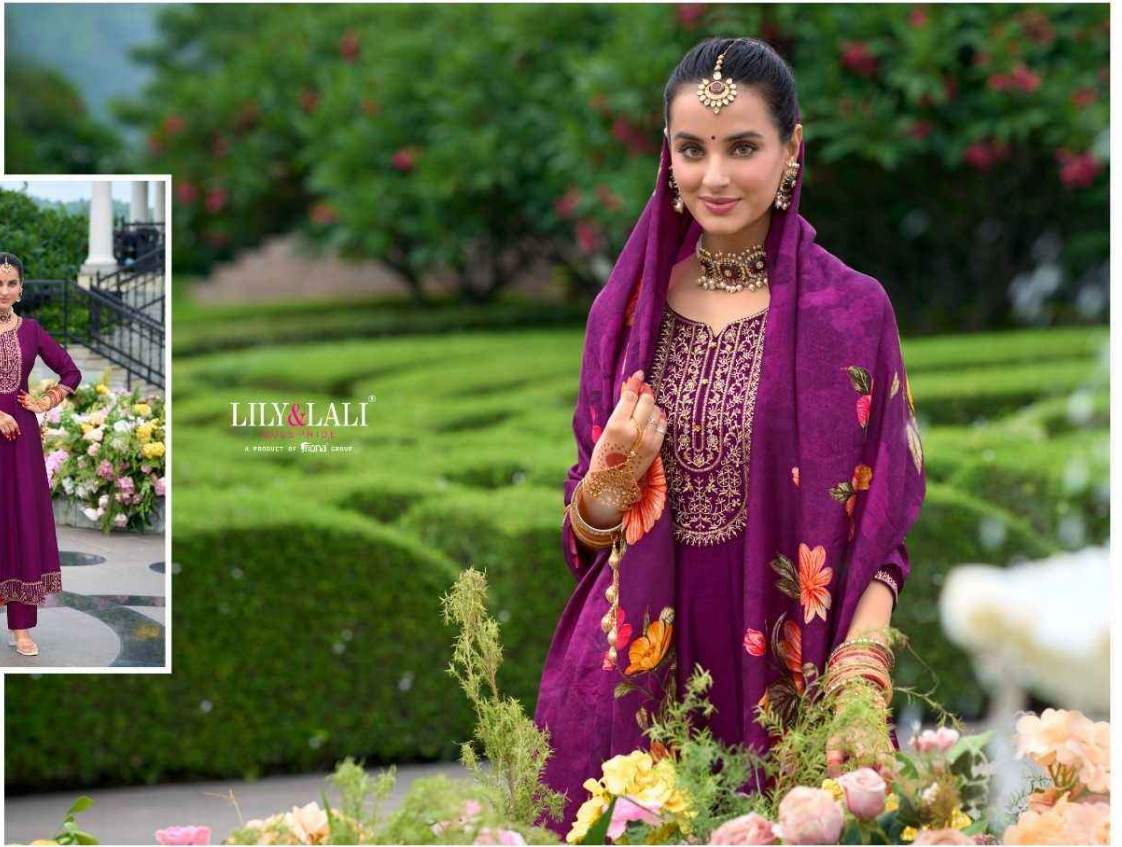

KARWA *Anarkali*

LILY&LALI[®]
GULS PRIDE
A PRODUCT BY HENSI GROUP

ETHEREAL

COLLECTION IS INSPIRED BY THE TRADITIONAL
ETHEREAL BEAUTY OF THE PAKISTANI
CLOTHING DEPENDING THE TRADITIONAL
THE REAL SQUAD CULTURE.