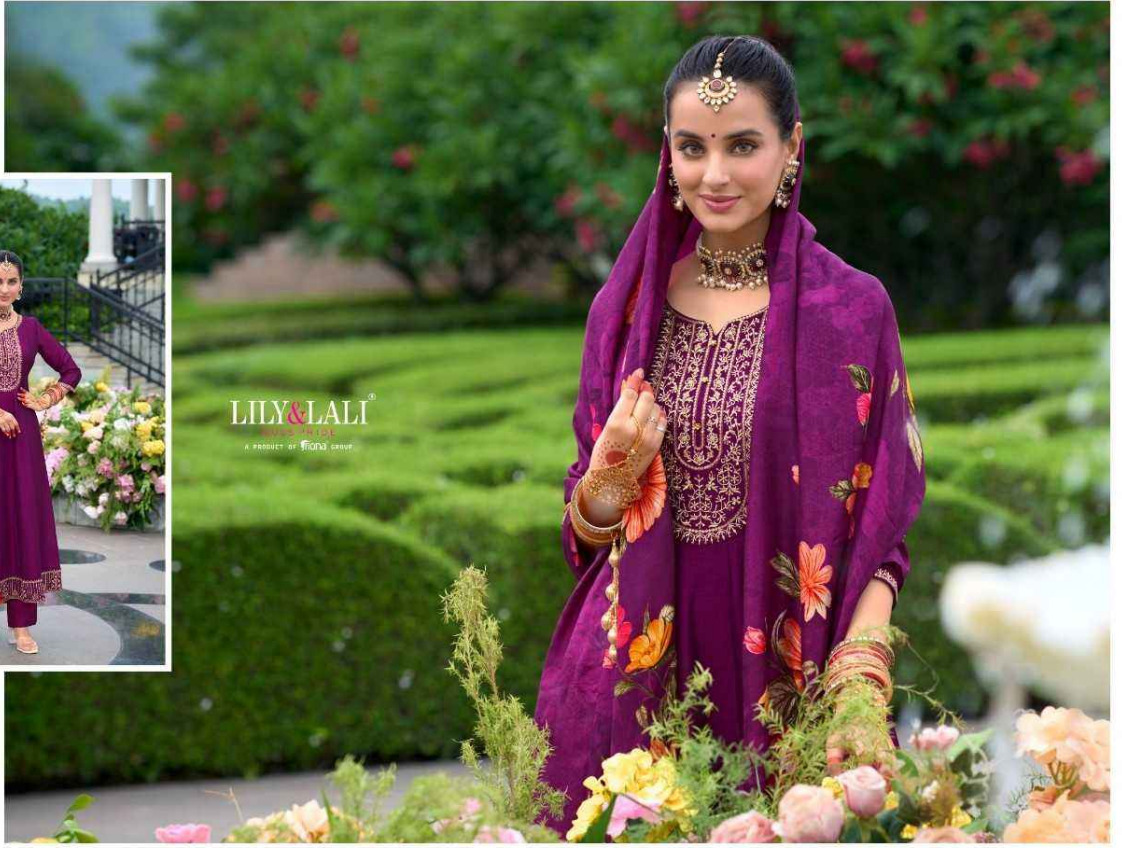

KARWA *Anarkali*

LILY & LALI[®]
GULSPRIDE
A PRODUCT OF *fiona* GROUP

KARWA *Anarkali*

LILY&LALI[®]
GULS PRIDE
A PRODUCT BY HENSI GROUP

ETHEREAL

COLLECTION IS AN INSPIRATION OF "ETHERS GONE BY"
IT SHOWS THE BEAUTY OF THE "ETHERS"
CLOTHING DEPICTING THE "ETHERS"
THE REAL SUIFERS CULTURE.