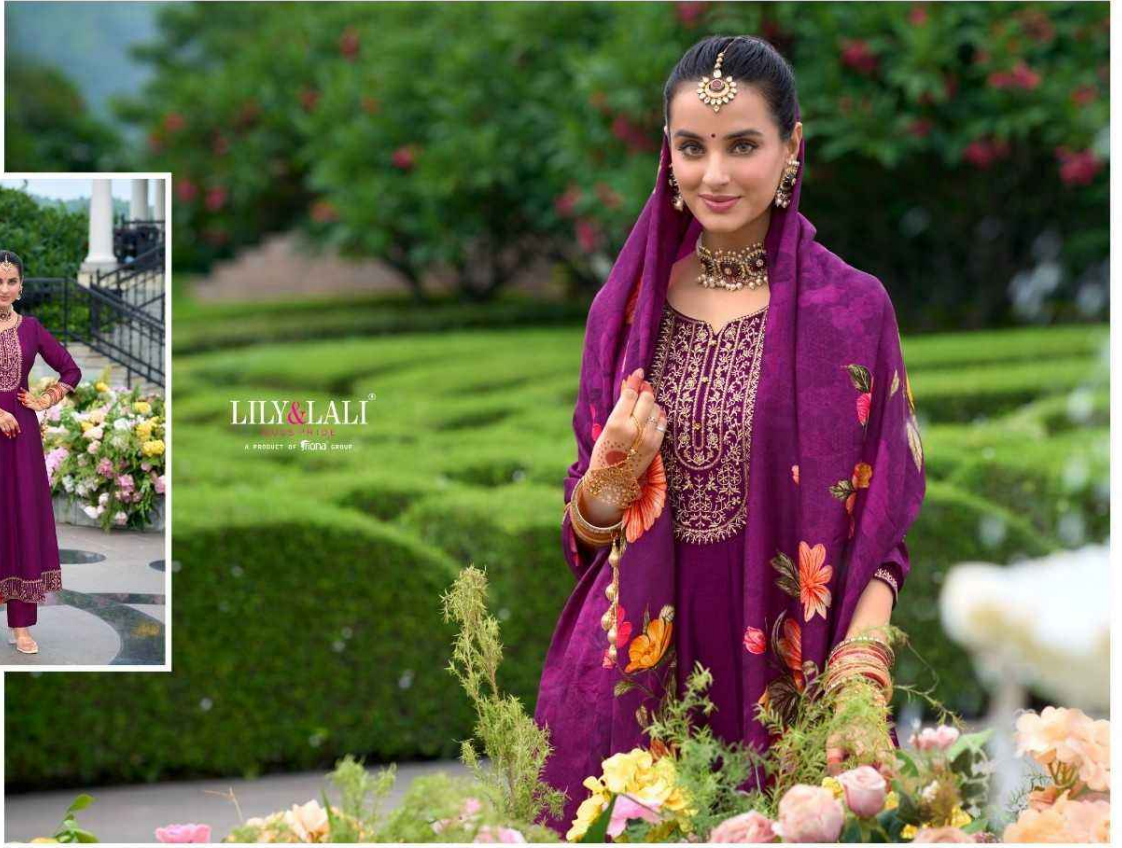

KARWA *Anarkali*

LILY & LALI[®]
GULSPRIDE
A PRODUCT OF *fiona* GROUP

KARWA *Anarkali*

LILY&LALI[®]
GULS PRIDE
A PRODUCT OF HONG KONG GROUP

ETHEREAL

COLLECTION IS INSPIRED BY THE TRADITIONAL
ETHEREAL BEAUTIFULNESS OF THE PAKISTANI
CLOTHING DEPENDING THE TRADITIONAL
THE REAL SQUARS CULTURE.