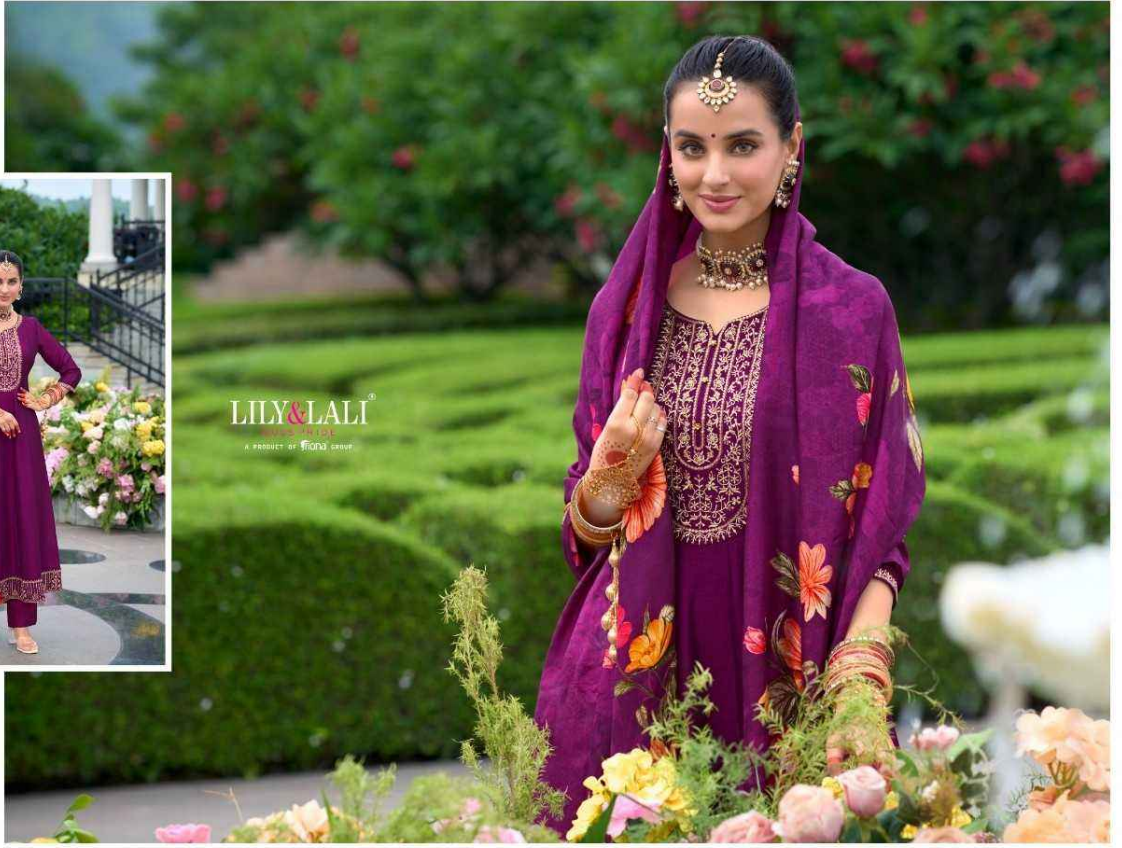

KARWA *Anarkali*

LILY & LALI[®]
GULSPRIDE
A PRODUCT OF *fiona* GROUP

KARWA *Anarkali*

LILY&LALI[®]
GULS PRIDE
A PRODUCT BY HENSI GROUP

ETHEREAL

COLLECTION IS INSPIRED BY THE TRADITIONAL
ETHEREAL BEAUTY OF THE PAKISTANI
CLOTHING DEPENDING THE TRADITIONAL
THE REAL SQUARS CULTURE.