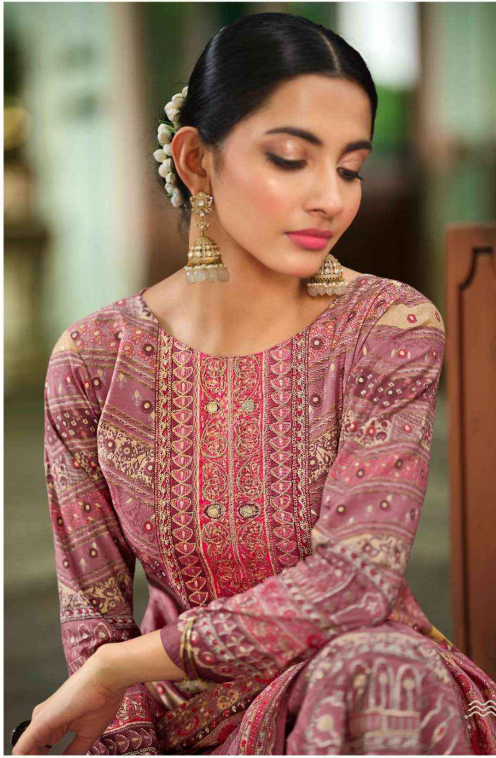

Belliza[®]

Designer Studio

SHAYONI

Belliza®
Designer Studio

THE ETERNALLY BRIGHT

952-002

R I S E A N D S H I N E

952-001