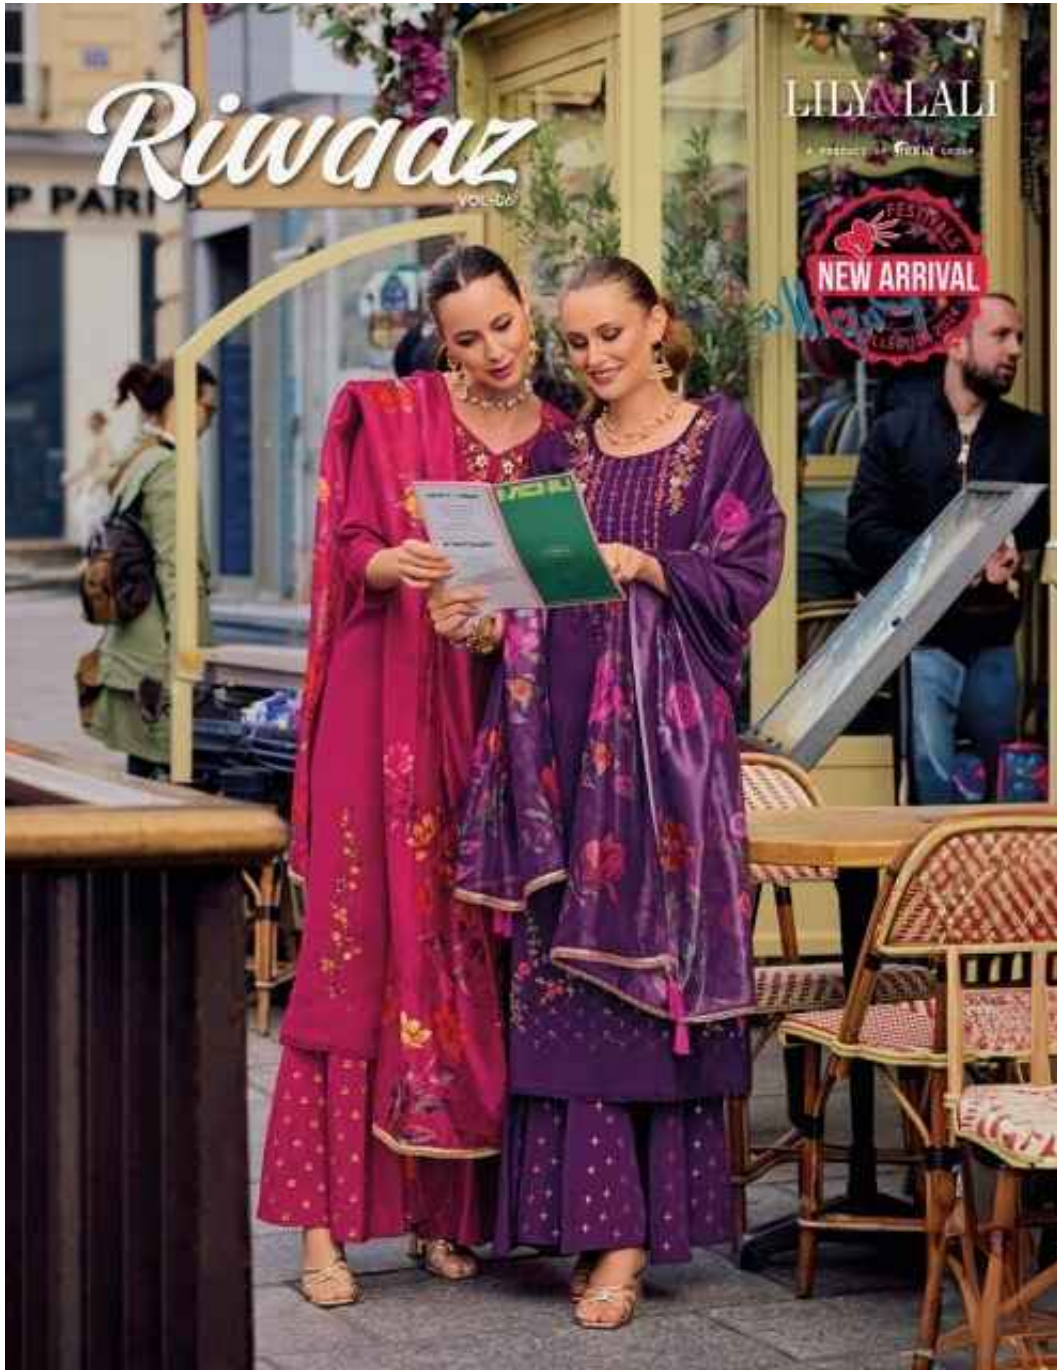

Riwaaz

VOL-06

LILY LALI

A collection of floral prints

NEW ARRIVAL

LILY&LALI
OVER PRIDE
A PRODUCT OF FORD LINEUP

Riwaaz

VOL-01

: TOP :

EXCLUSIVE HANDWORK & EMBROIDERY ON MILAN
SILK WITH COTTON LINING

: BOTTOM :

EMB. KALI WORK ON MILAN SILK (DIVIDER PLAZZO)

: DUPATTA :

ORGANZA PRINT DUPATTA 36" WITH
FANCY LACE AND TUSSEL

SIZE : M,L,XL,XXL,3XL