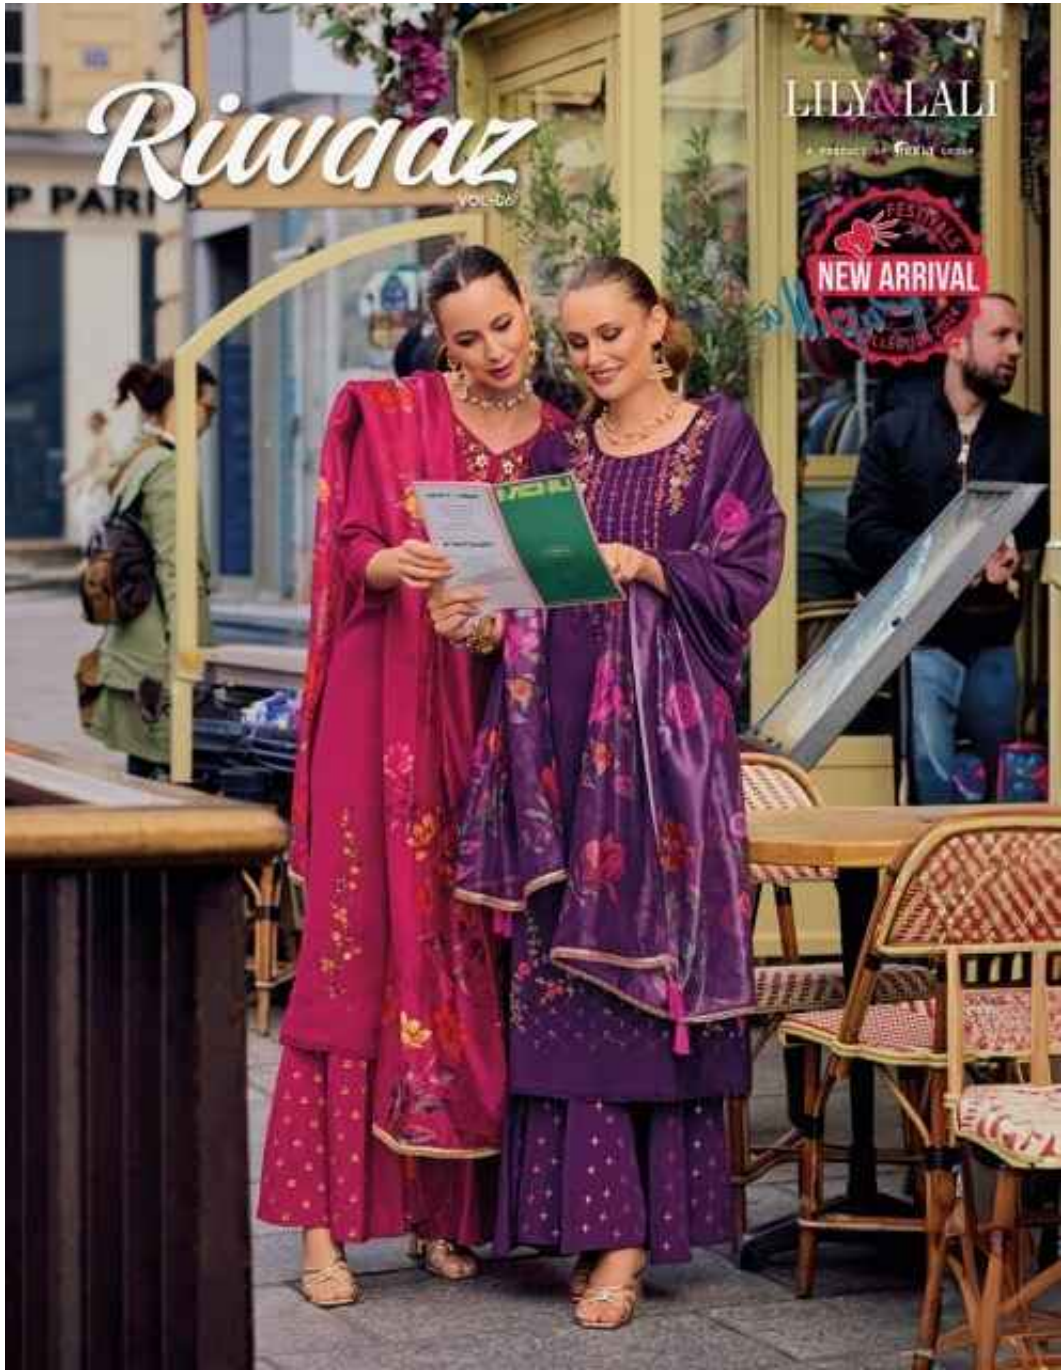

Riwaaz

VOL-66

LILY LALI

A collection of floral prints

NEW ARRIVAL

LILY&LALI
OVER PRIDE
A PRODUCT OF FORD LINEUP

Riwaaz

VOL-01

: TOP :

EXCLUSIVE HANDWORK & EMBROIDERY ON MILAN
SILK WITH COTTON LINING

: BOTTOM :

EMB. KALI WORK ON MILAN SILK (DIVIDER PLAZZO)

: DUPATTA :

ORGANZA PRINT DUPATTA 36" WITH
FANCY LACE AND TUSSEL

SIZE : M,L,XL,XXL,3XL