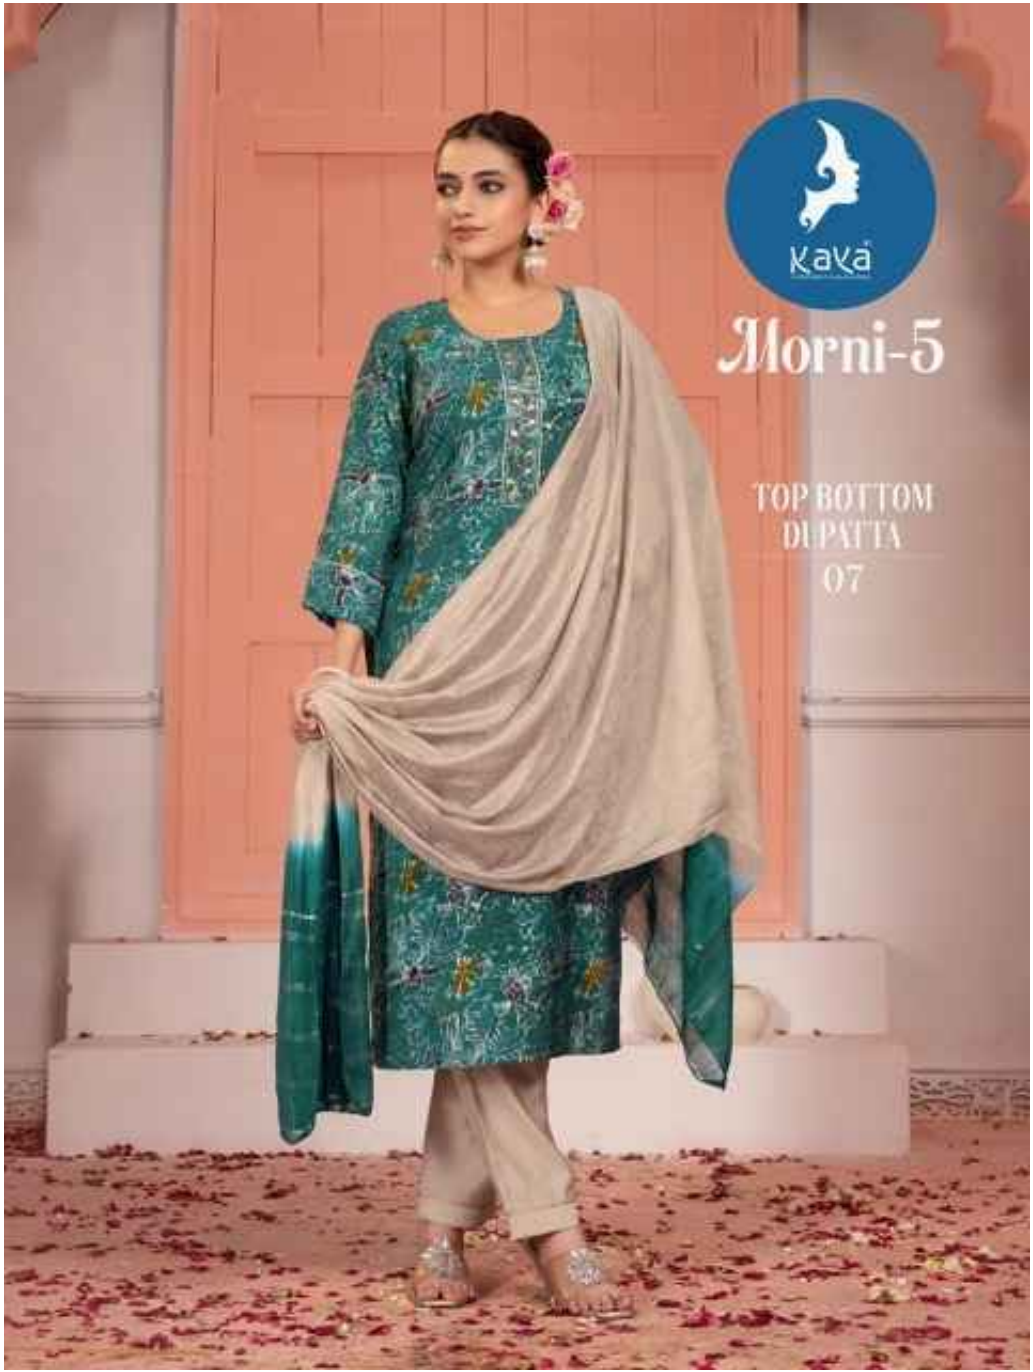

Morni-5

TOP BOTTOM
DUPATTA
07