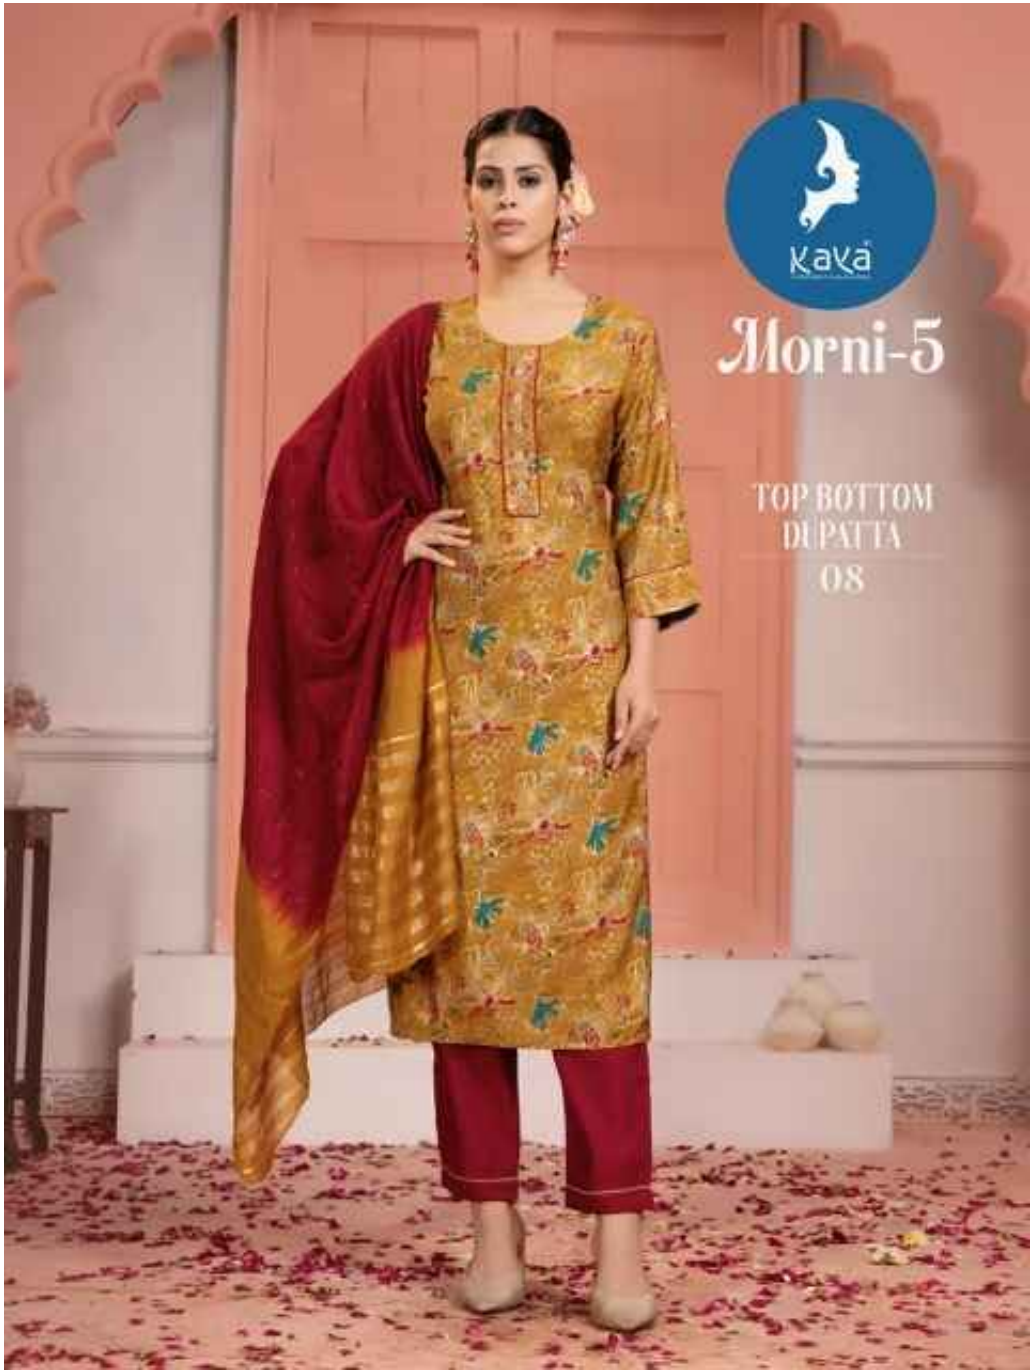

Morni-5

TOP BOTTOM
DUPATTA
08