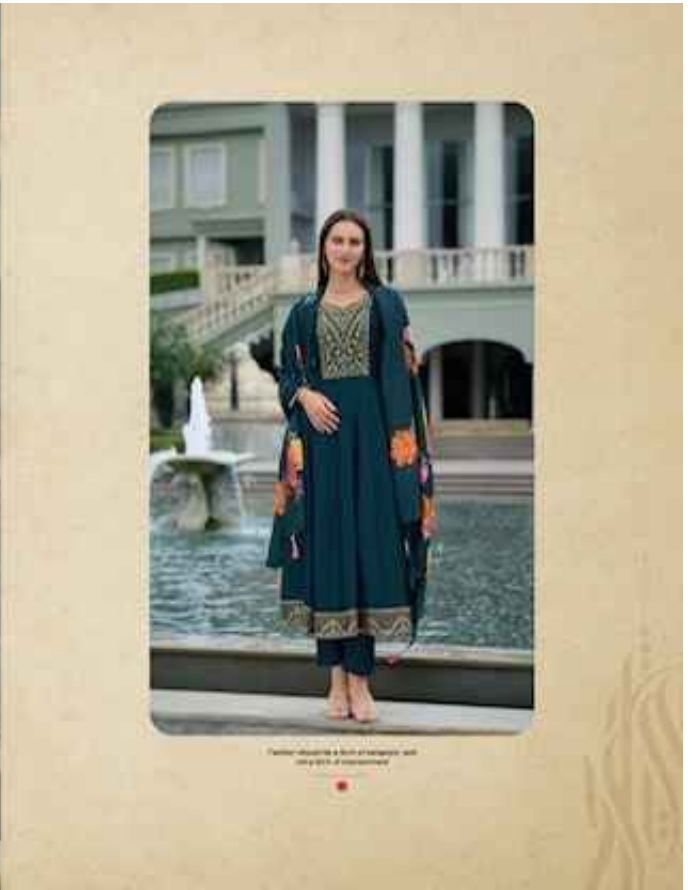

DUPATTA

Pure Russian Silk Digital Print Dupatta With Tussle

SIZES

M, L, XL, XXL, 3XL

NOTE: POCKET INSIDE THE PANT

LILY&LALI
A MEMBER OF MALINI GROUP

मलिनिका
MALLINIKARA

www.lilylali.com