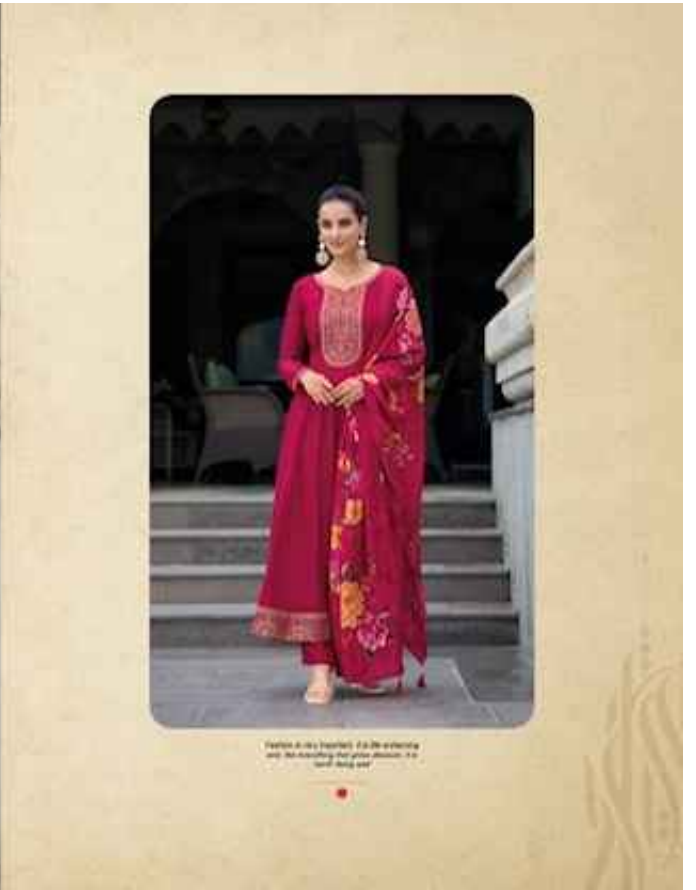

DUPATTA

Pure Russian Silk Digital Print Dupatta With Tussle

SIZES

M, L, XL, XXL, 3XL

NOTE: POCKET INSIDE THE PANT

LILY&LALI
A MEMBER OF MALINI GROUP

मलिनिका
MALLINIKARA

www.lilylali.com