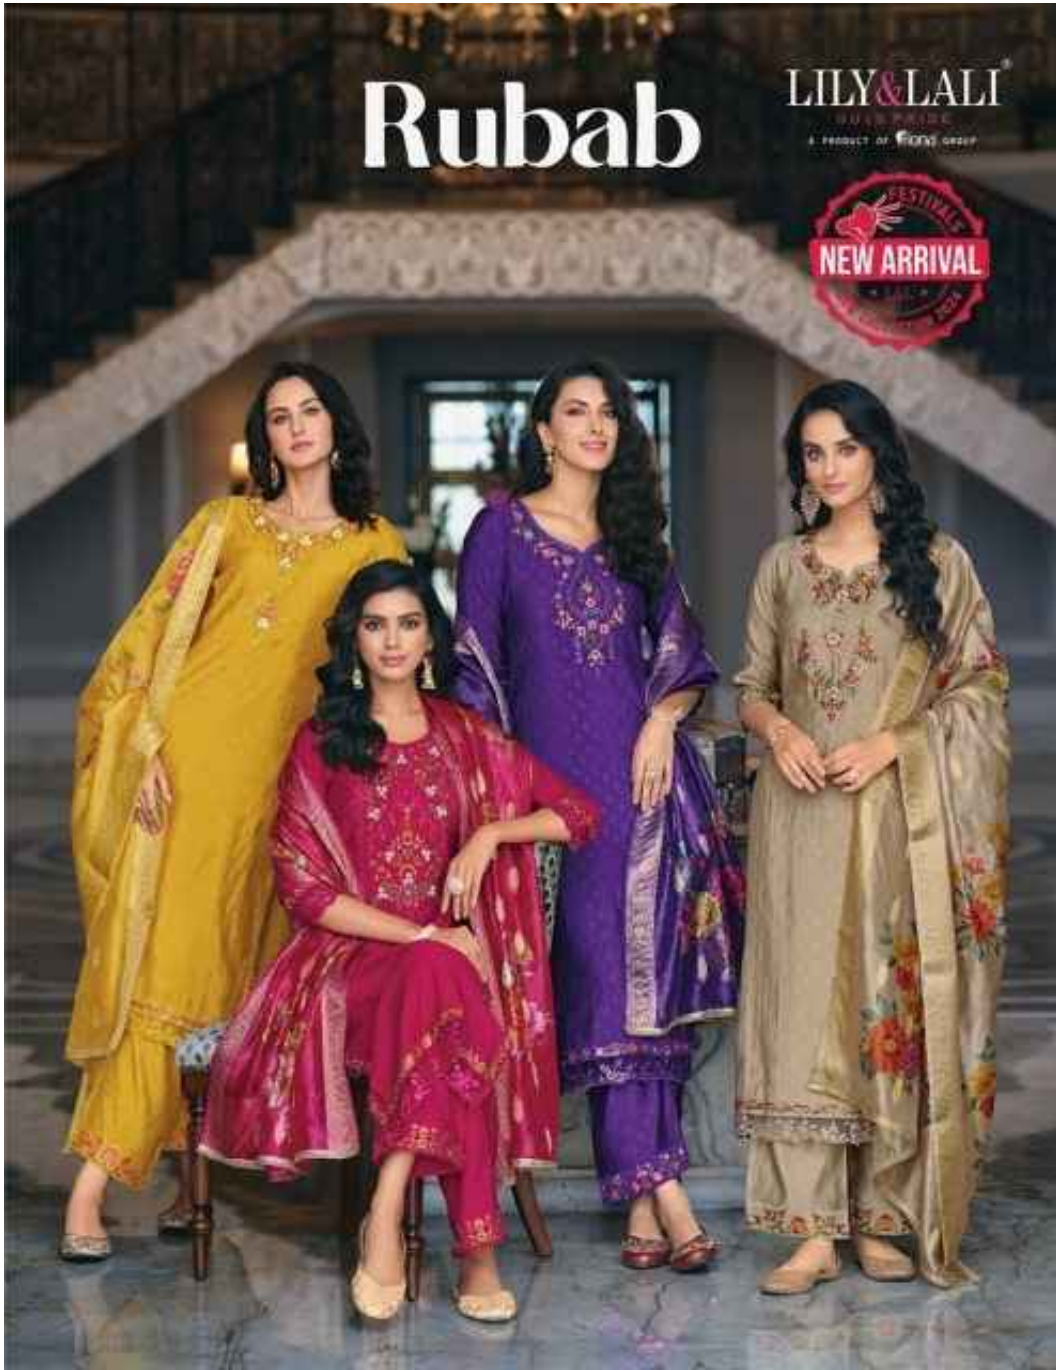

### **FABRICS DETAILS**

**: TOP :**  
HANDWORK AND EMBROIDERY ON SELF  
JACQUARD VISCOUSE SILK WITH COTTON INNER

**: BOTTOM :**  
PLAZZOS ON SELF JACQUARD VISCOUSE SILK  
WITH EMBROIDERY LACE

**: DUPATTA :**  
ORGANZA JACQUARD DIGITAL PRINT DUPATTA  
WITH FANCY LACE

**: SIZE :**  
M, L, XL, XXL, 3XL

**NOTE : POCKET INSIDE THE PANT**

@lilylali\_fashion