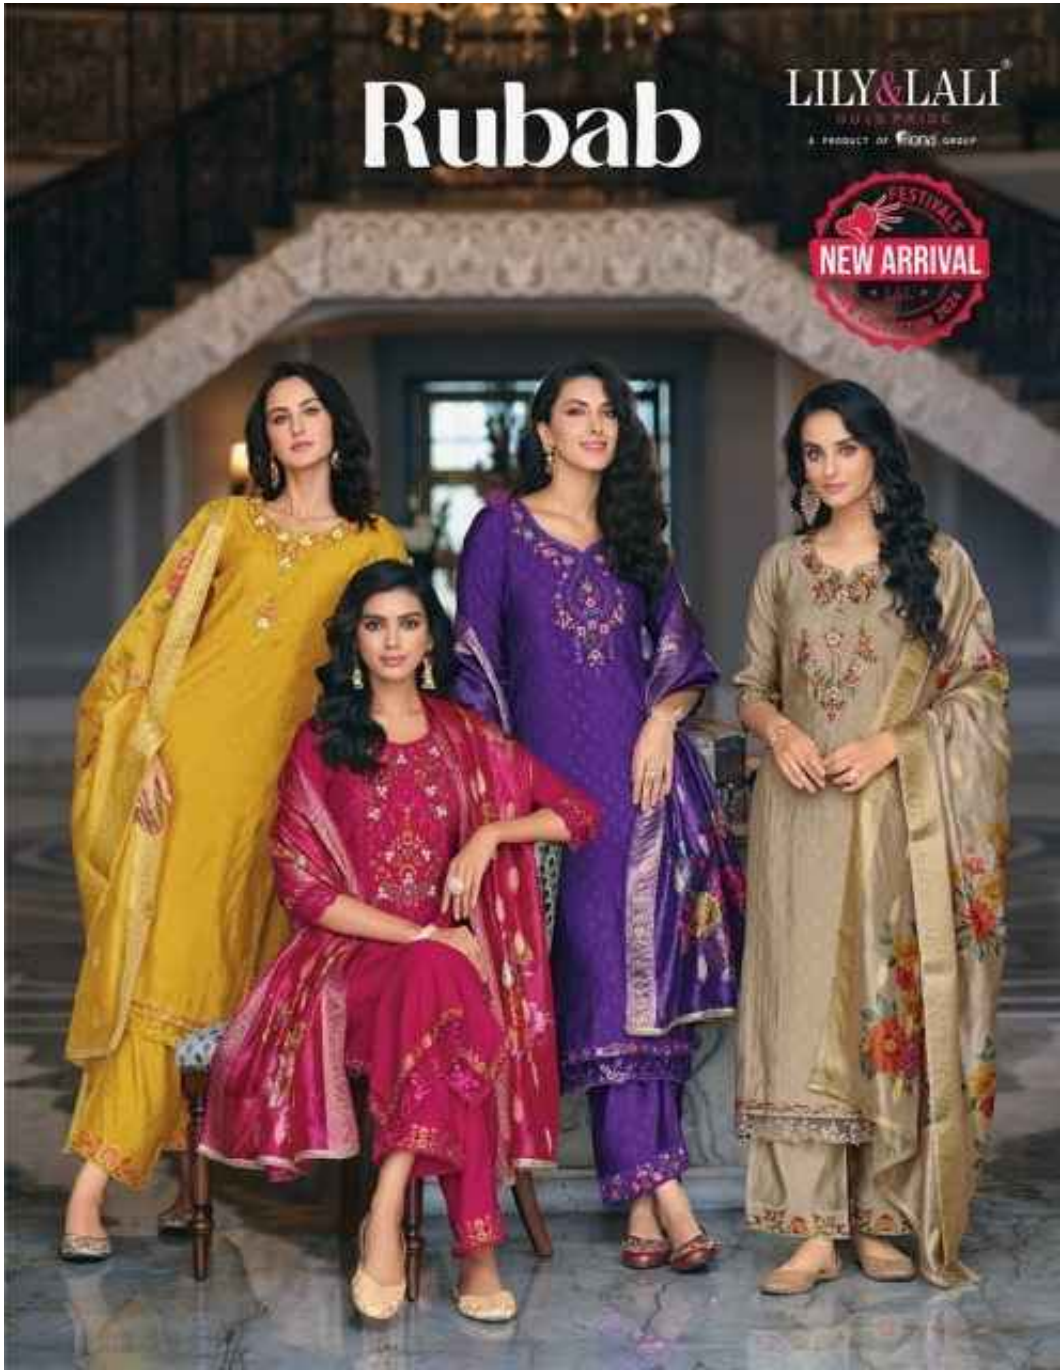

Rubab

LILY & LALI
WASHABLE
A PRODUCT OF FORDY GROUP

FABRICS DETAILS

: TOP :

**HANDWORK AND EMBROIDERY ON SELF
JACQUARD VISCOUSE SILK WITH COTTON INNER**

: BOTTOM :

**PLAZZOS ON SELF JACQUARD VISCOUSE SILK
WITH EMBROIDERY LACE**

: DUPATTA :

**ORGANZA JACQUARD DIGITAL PRINT DUPATTA
WITH FANCY LACE**

: SIZE :

M, L, XL, XXL, 3XL

NOTE : POCKET INSIDE THE PANT

@lilylali_fashion

Rubab

LILY & LALI
WASHABLE
A PRODUCT OF FORDY GROUP