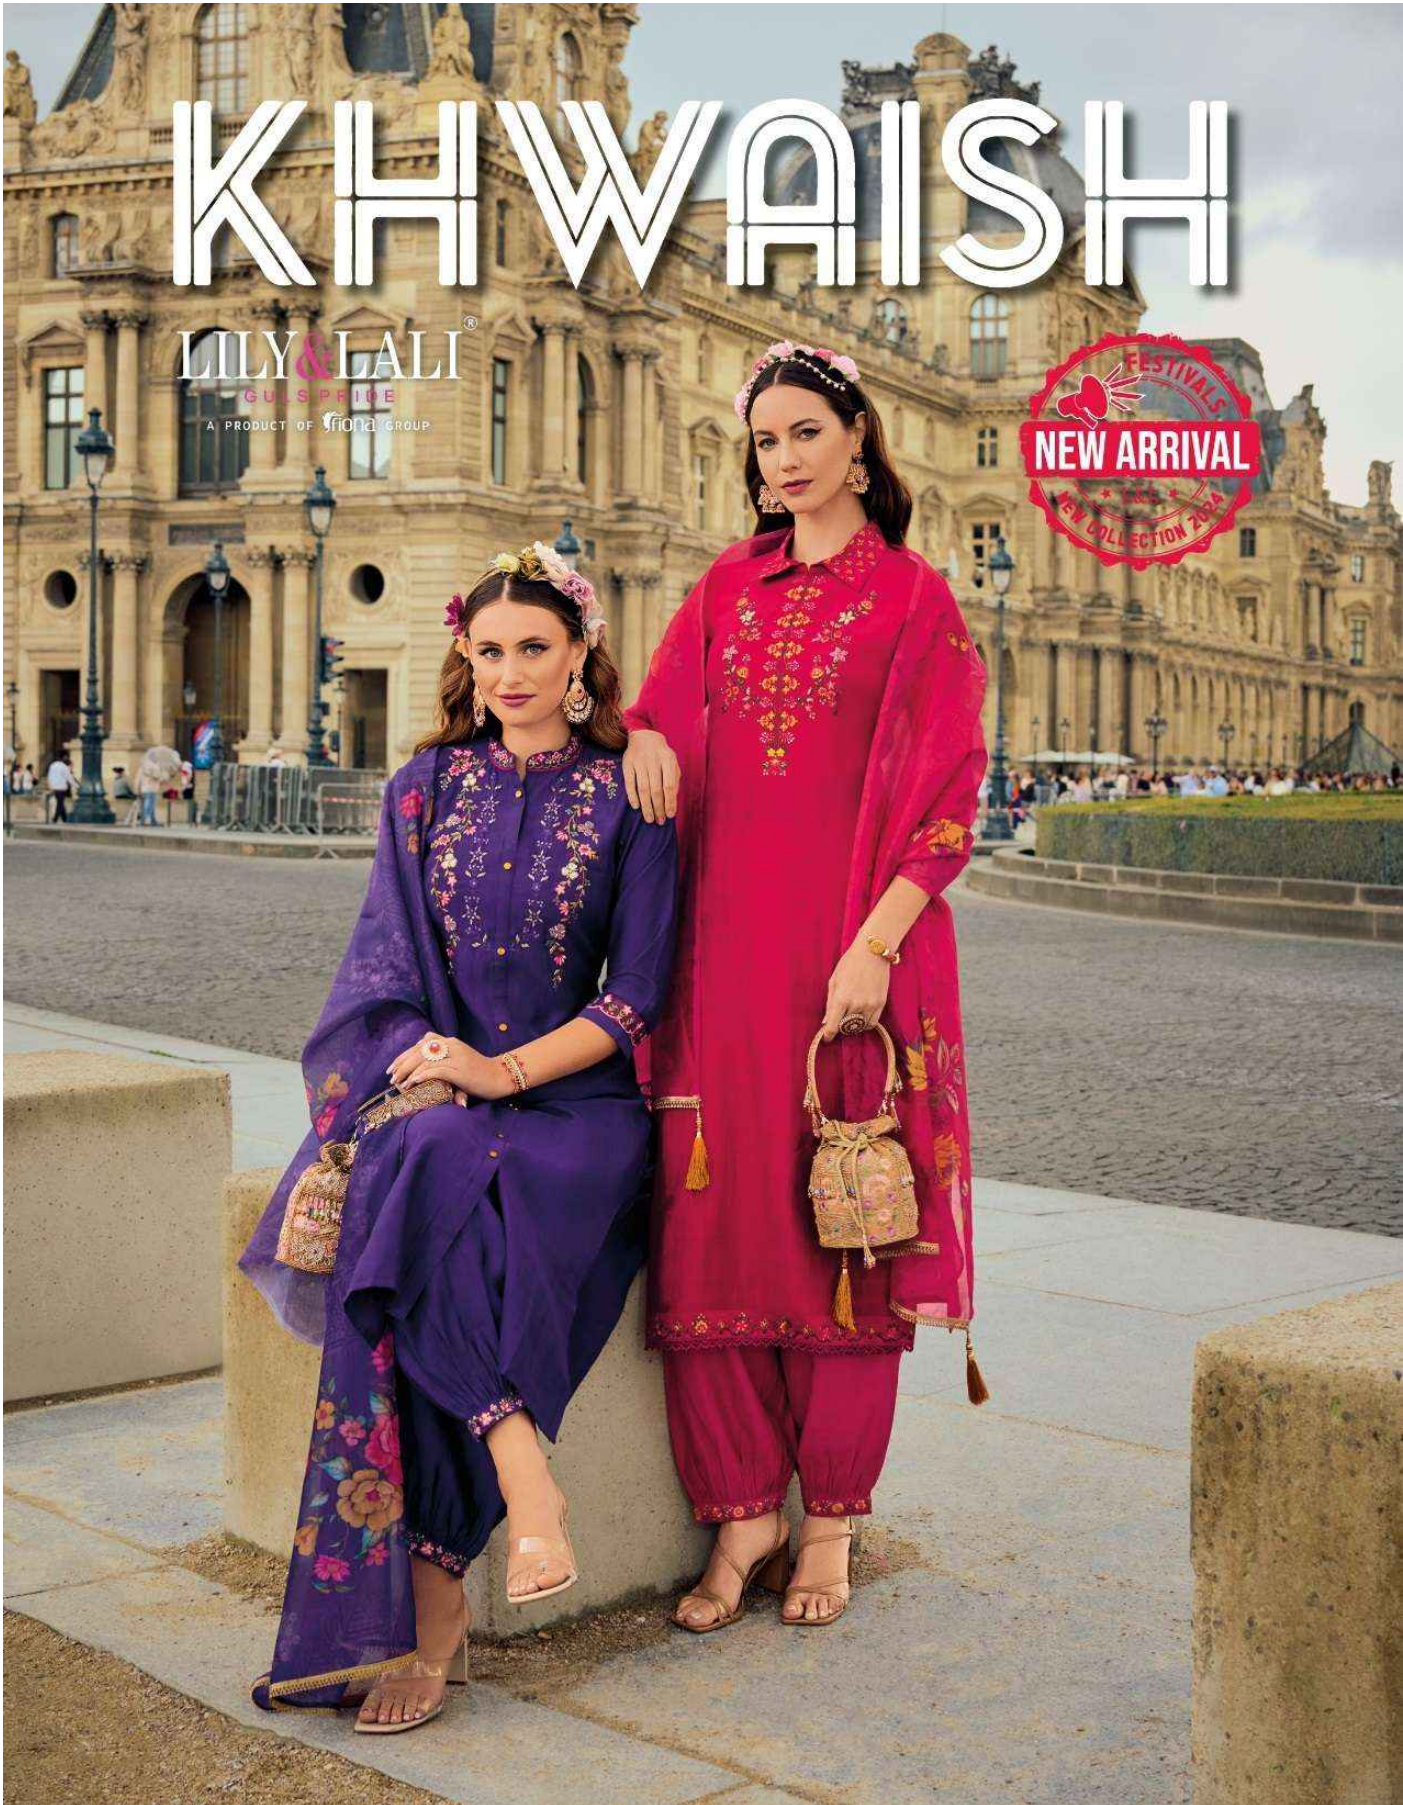

KHWAISH

LILY & LALI®
GULSPRIDE
A PRODUCT OF FIONA GROUP

FESTIVALS
NEW ARRIVAL
NEW COLLECTION 2024