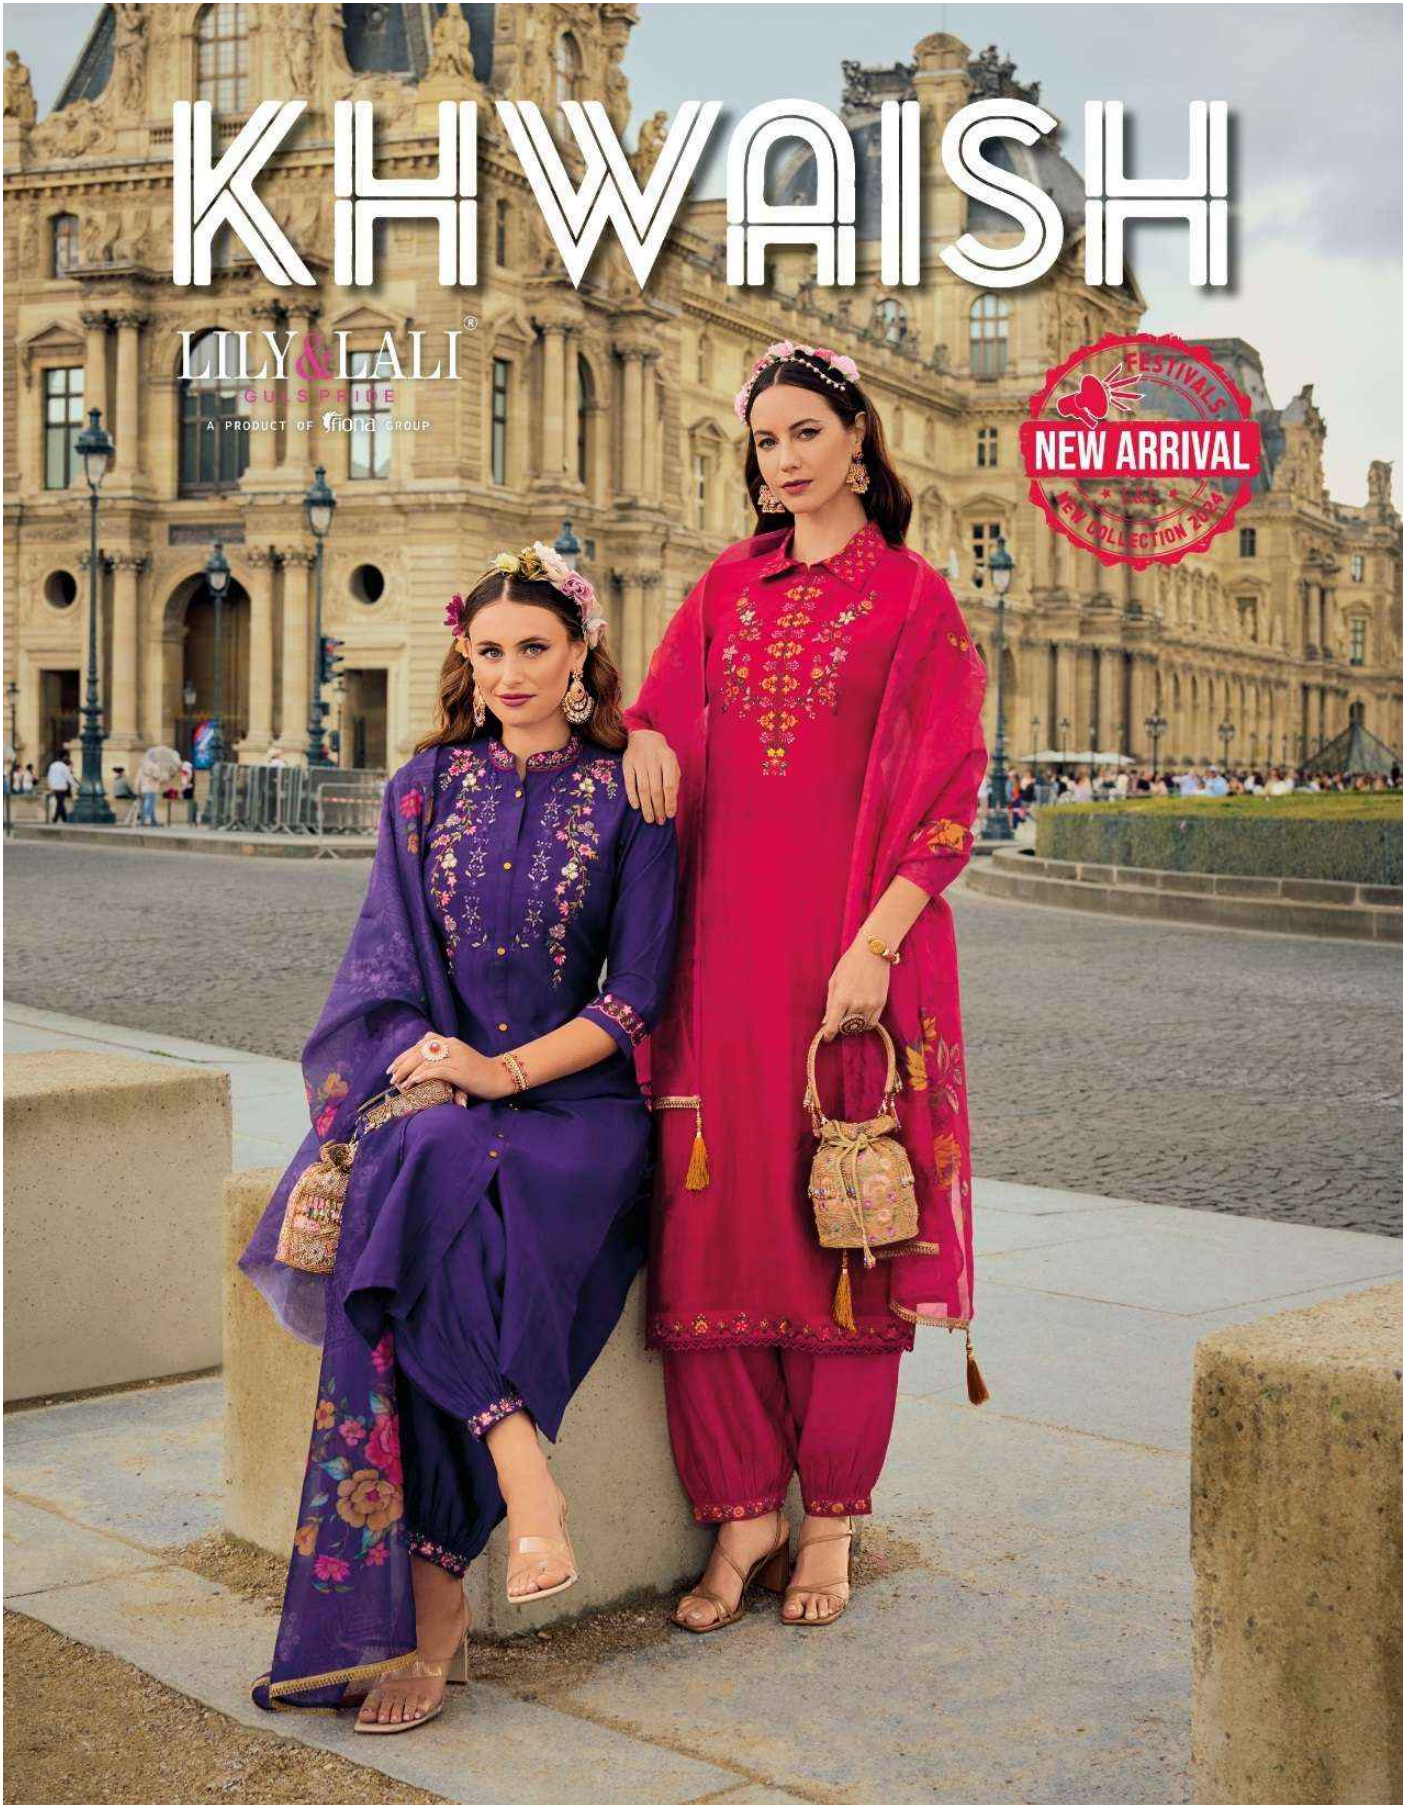

KHWAISH

LILY & LALI®
GULSPRIDE
A PRODUCT OF FIONA GROUP