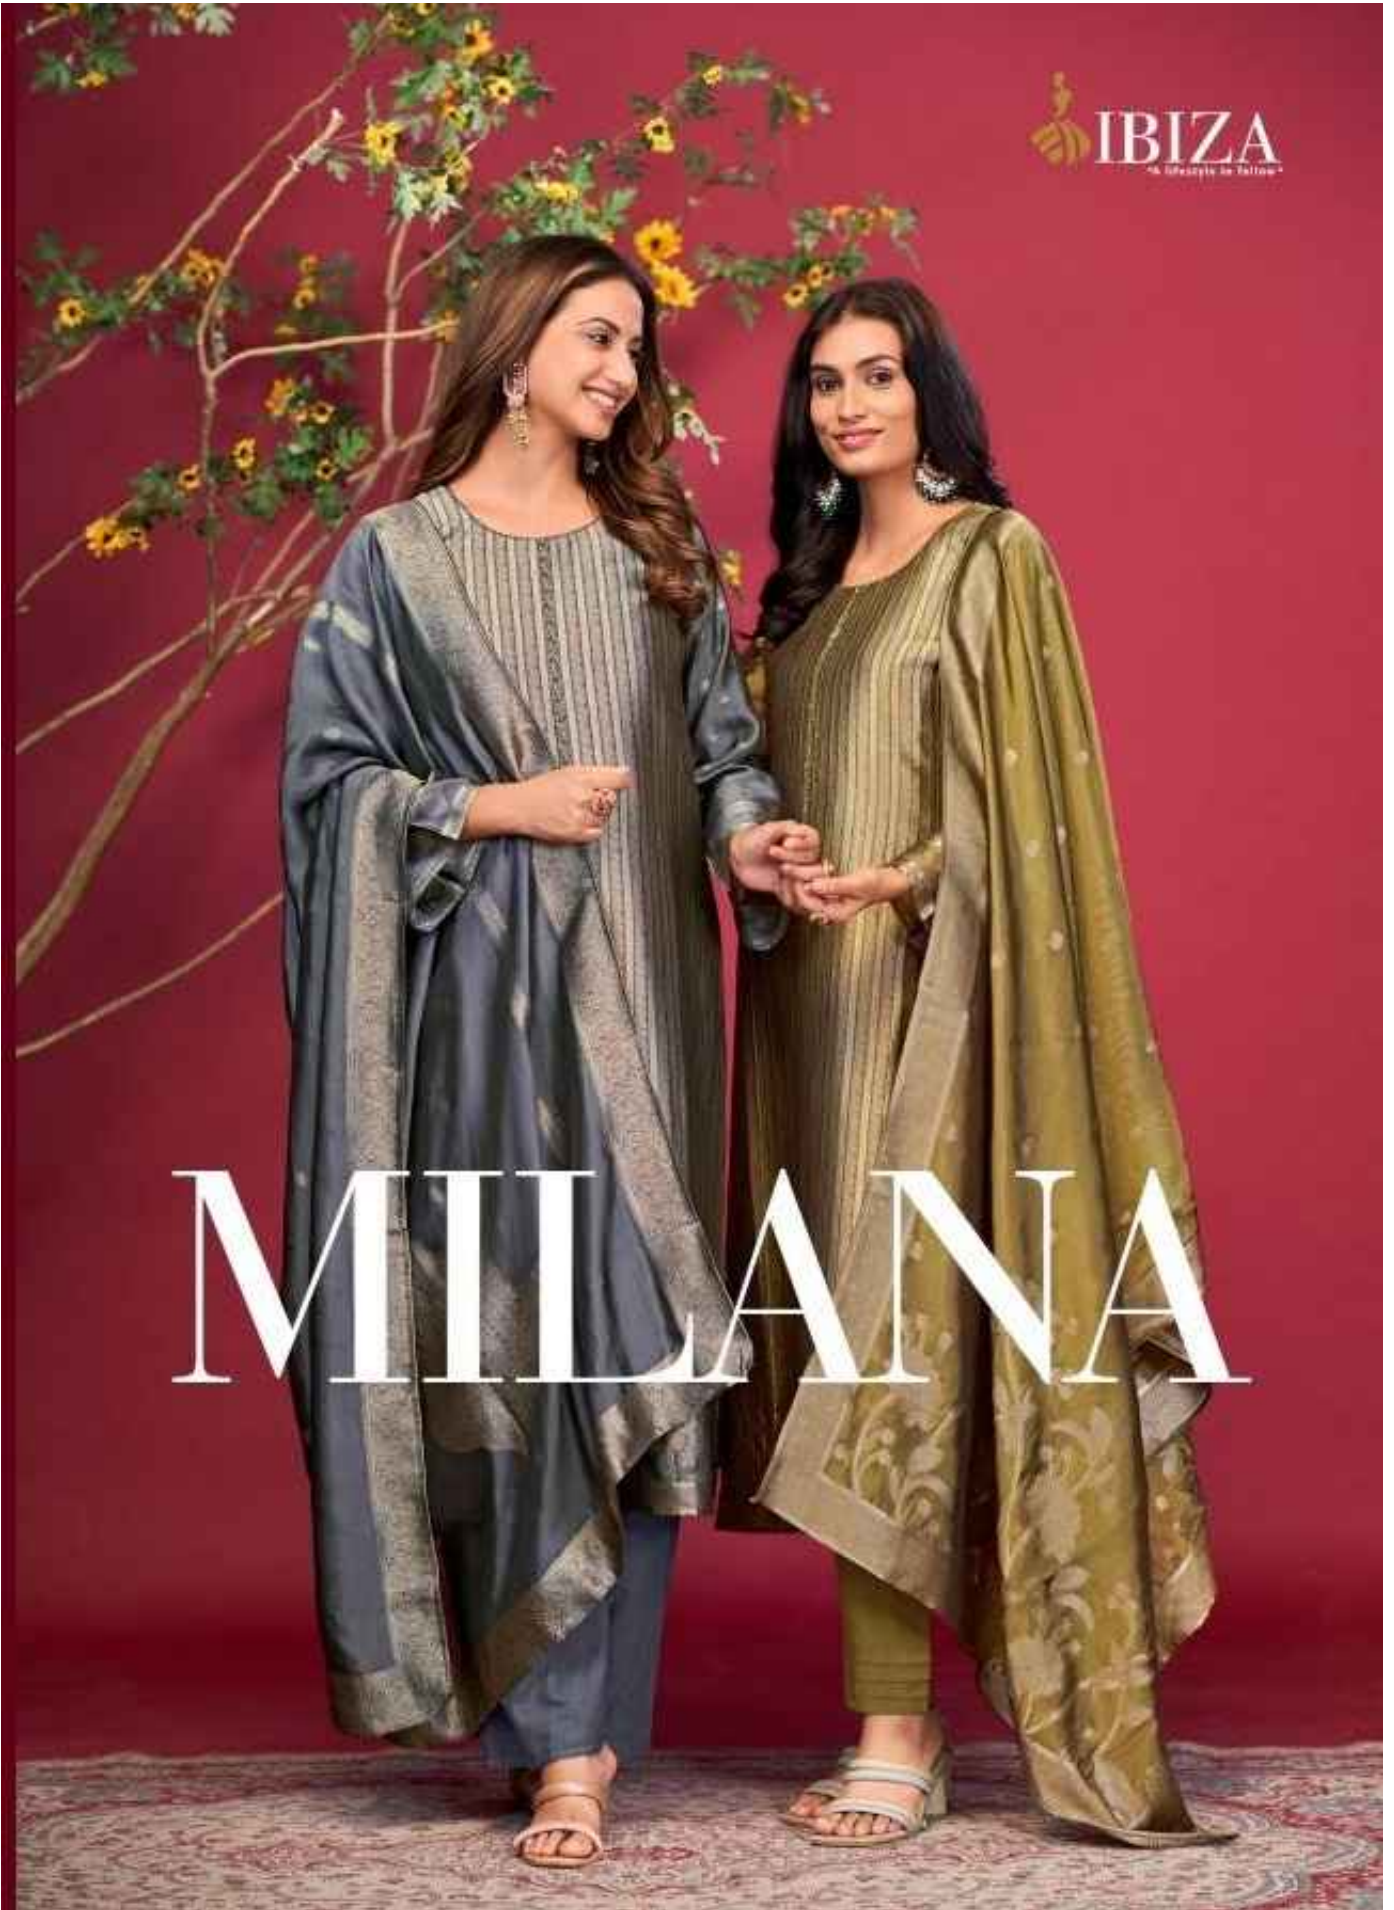

 **IBIZA**
A Lifestyle in Fashion

MILANA

 **IBIZA**
A Lifestyle in Fashion

MILANA

 **IBIZA**
by IBIZA **IBIZA**

10941

10942

IBIZA
BY SHARMA & SHARMA

PURE BANGLORY SILK JACQUARD WITH
HANDWORK

DUPATTA

PURE BANGLORY SILK JACQUARD

BOTTOM

PURE SANTOON

DESIGN : 4

RATE : 1895/-

TOTAL : 7580 +GST