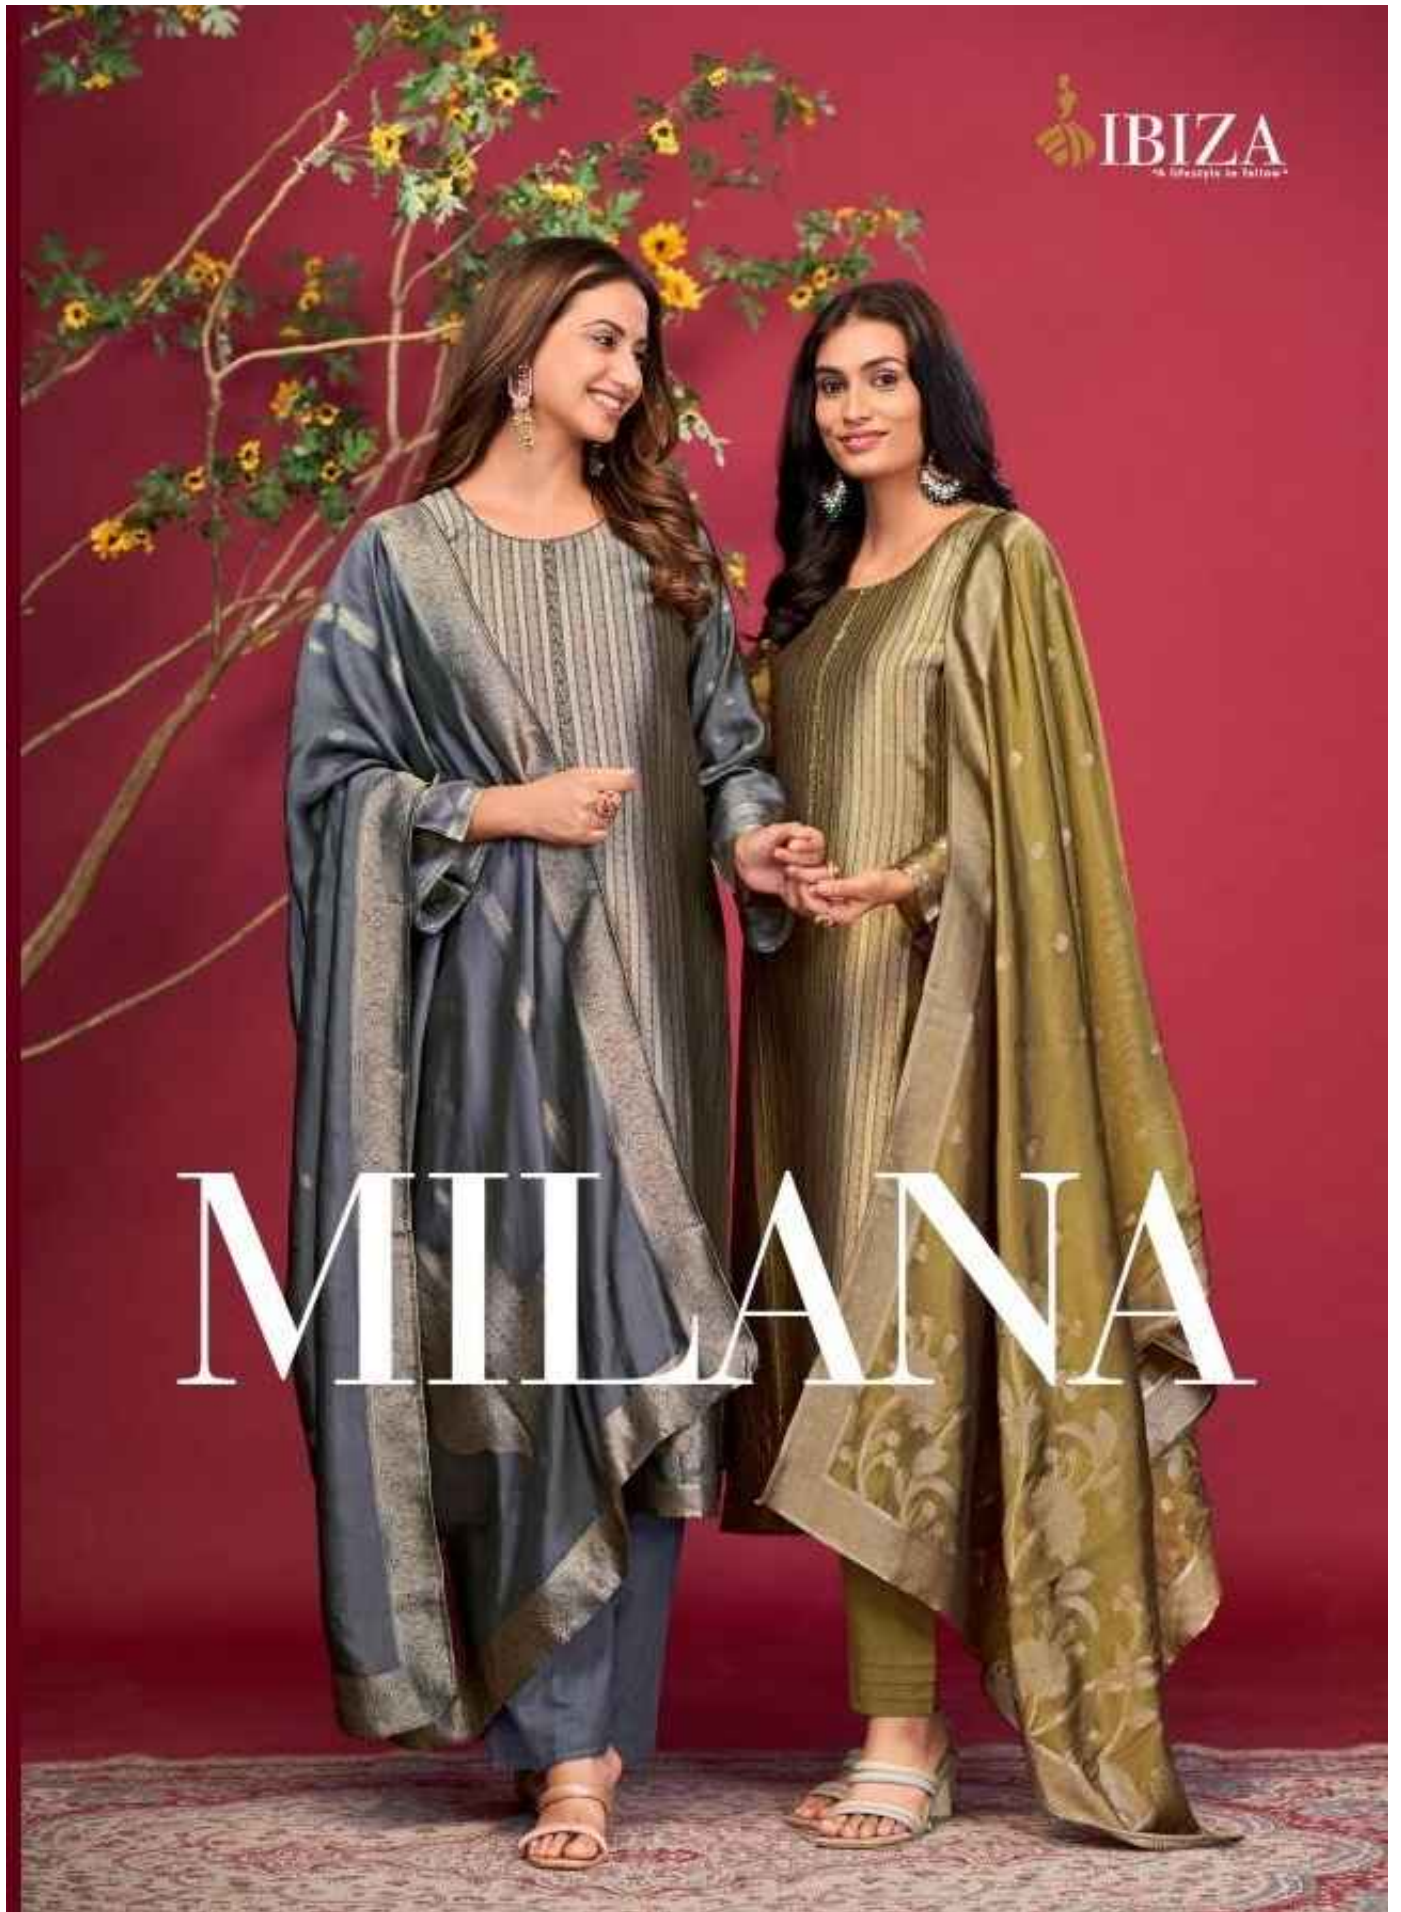

 **IBIZA**
A Lifestyle in Fashion

MILANA

 **IBIZA**
A Lifestyle in Fashion

MILANA

 **IBIZA**
by IBIZA **IBIZA**

10941

10942

IBIZA
BY SHARMA & SHARMA

PURE BANGLORY SILK JACQUARD WITH
HANDWORK

DUPATTA

PURE BANGLORY SILK JACQUARD

BOTTOM

PURE SANTOON

DESIGN : 4

RATE : 1895/-

TOTAL : 7580 +GST