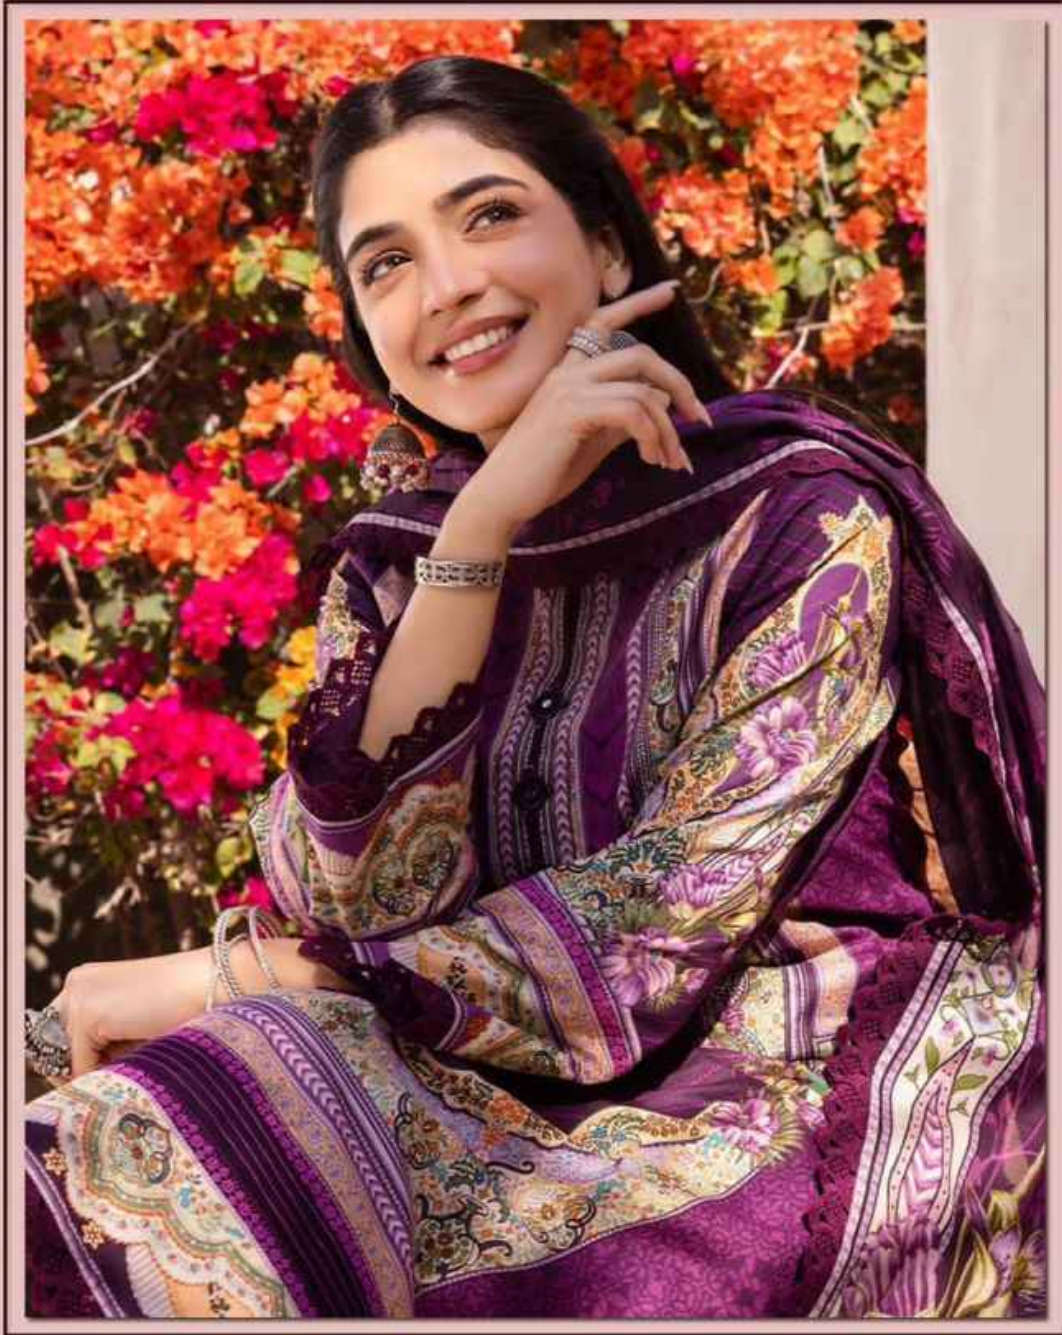

Madhav[®]
Fashion

AL-ZOHAIB
VOL-03

EXCLUSIVE LAWN COLLECTION

Madhav[®]
Fashion

AL-ZOHAIB
VOL-03

EXCLUSIVE LAWN COLLECTION

3001

3002

3003

3004

3005

3006

<u>TOP</u>
Pure Lawn Cotton - (2.40 MTR APX.)
<u>DUPATTA</u>
Mal-Mal Cotton - (2.25 MTR APX.)
<u>BOTTOM</u>
Pure Lawn Cotton - (2.00 MTR APX.)

Madhav[®]
Fashion

AL-ZOHAIB
VOL-03
EXCLUSIVE LAWN COLLECTION