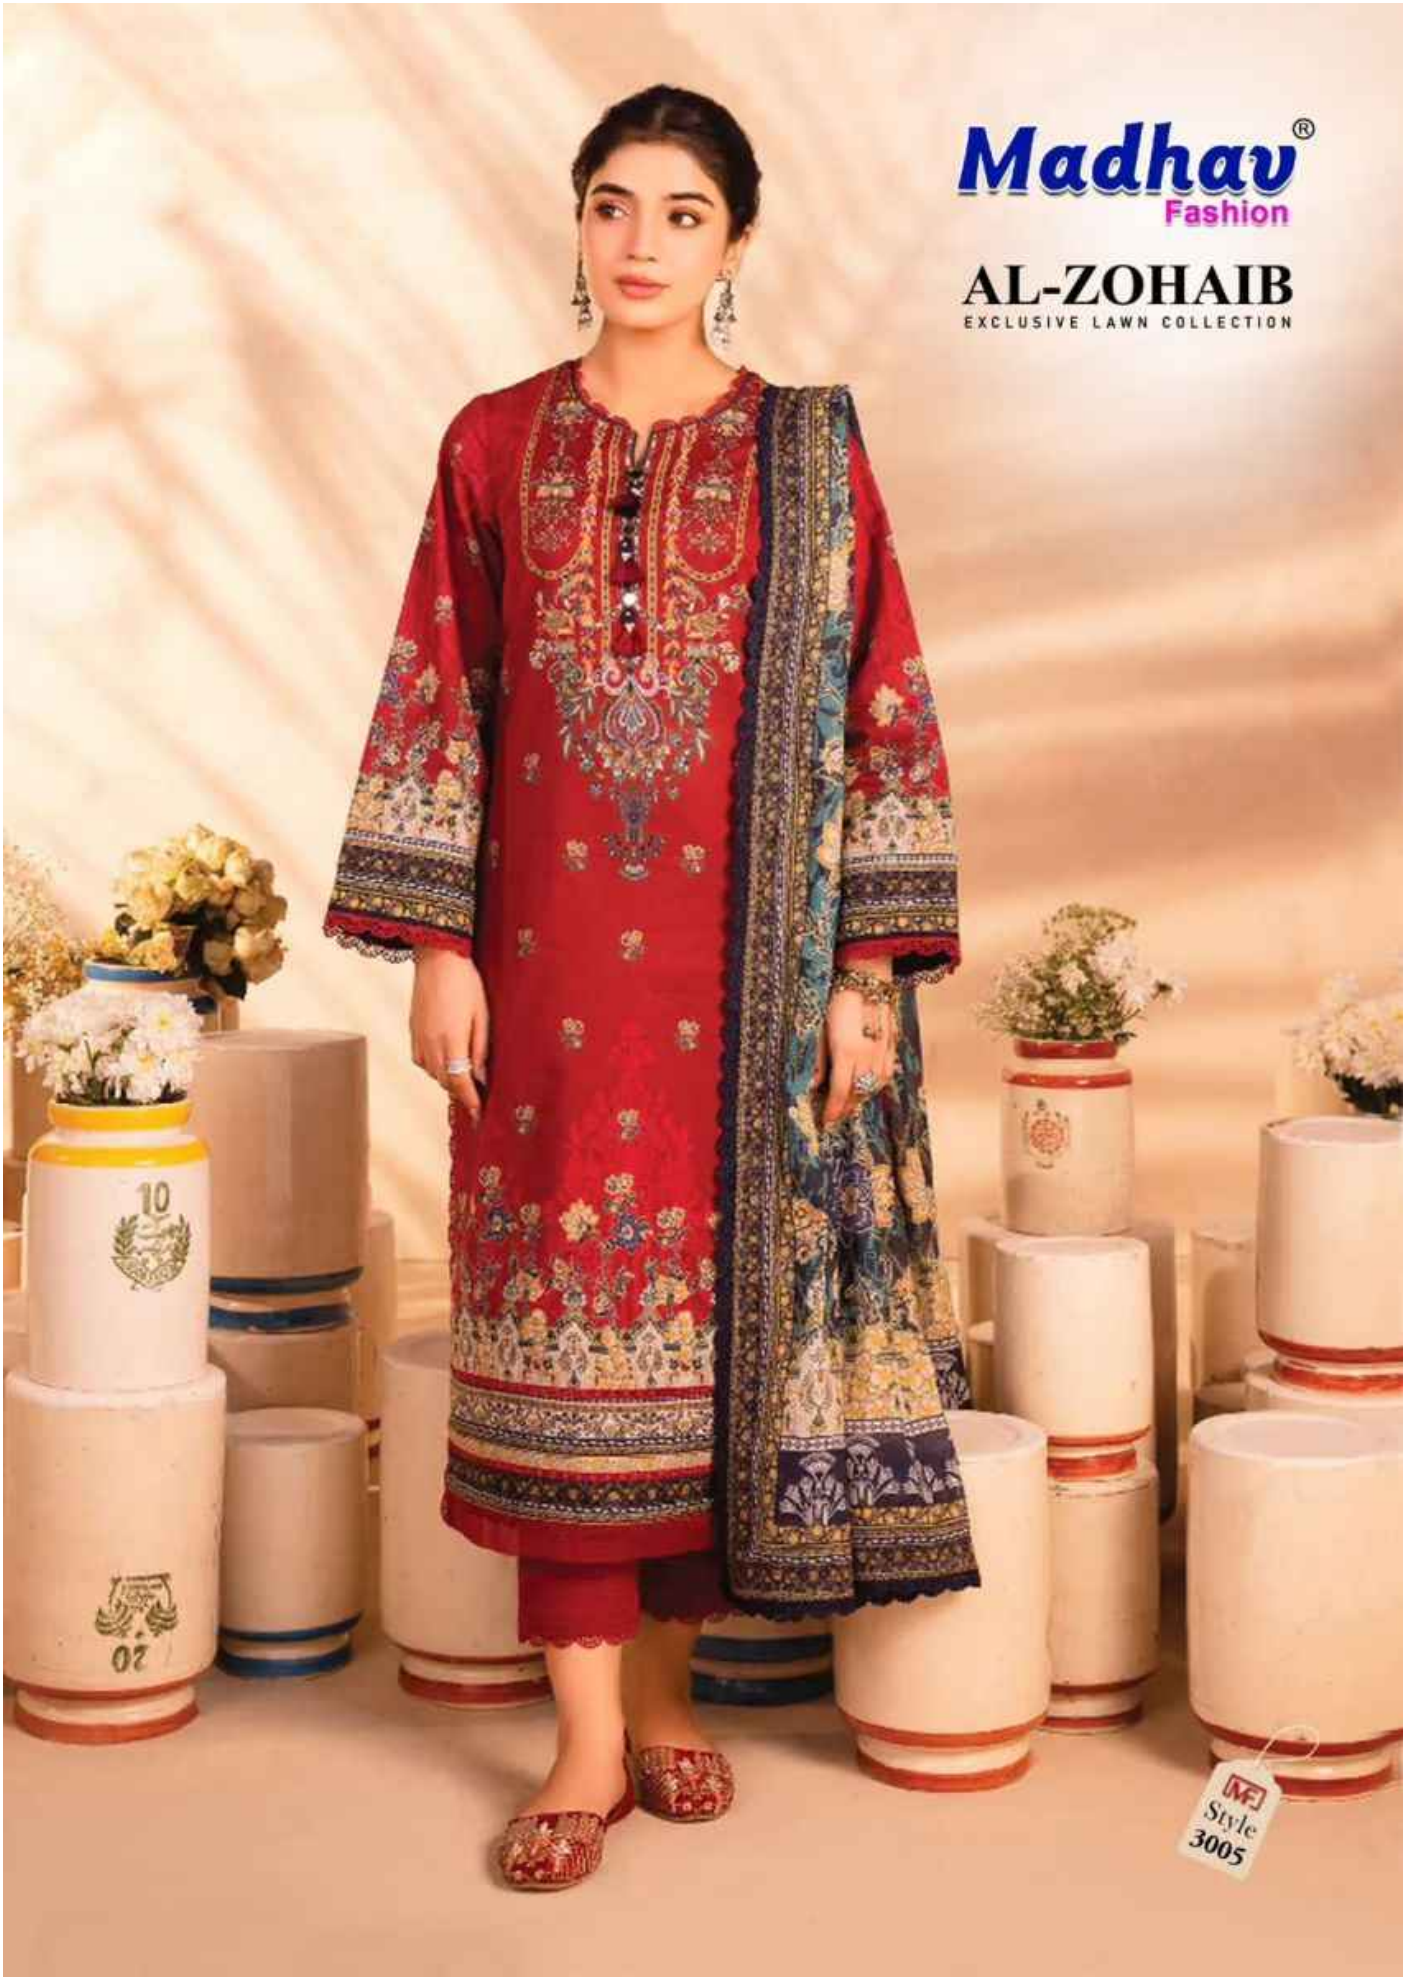

Madhav®
Fashion

AL-ZOHAIB
EXCLUSIVE LAWN COLLECTION

Style
3005