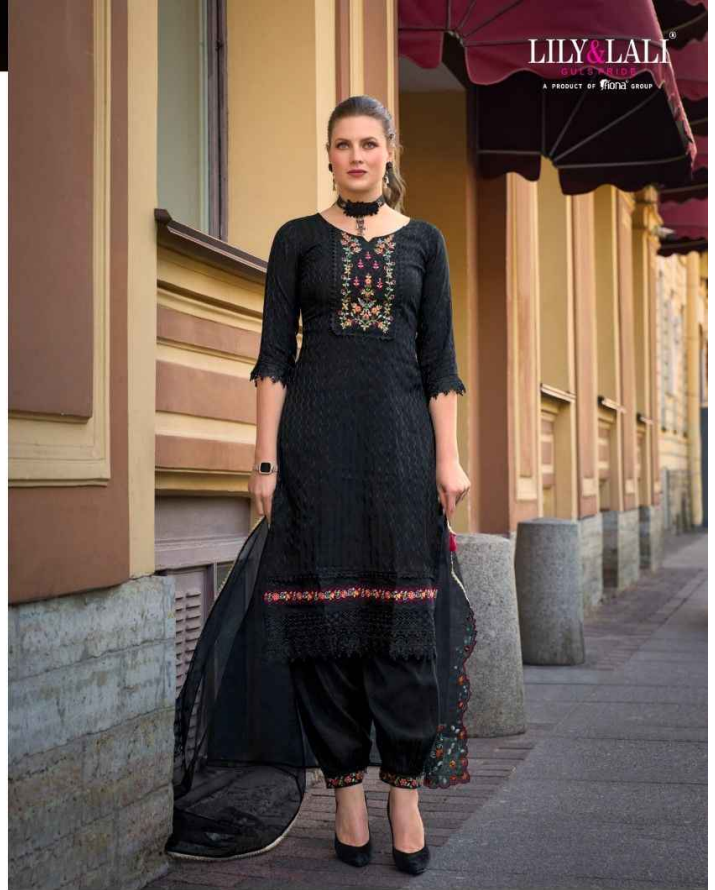

lily-and-lali-mehwish-jacquard-kurta