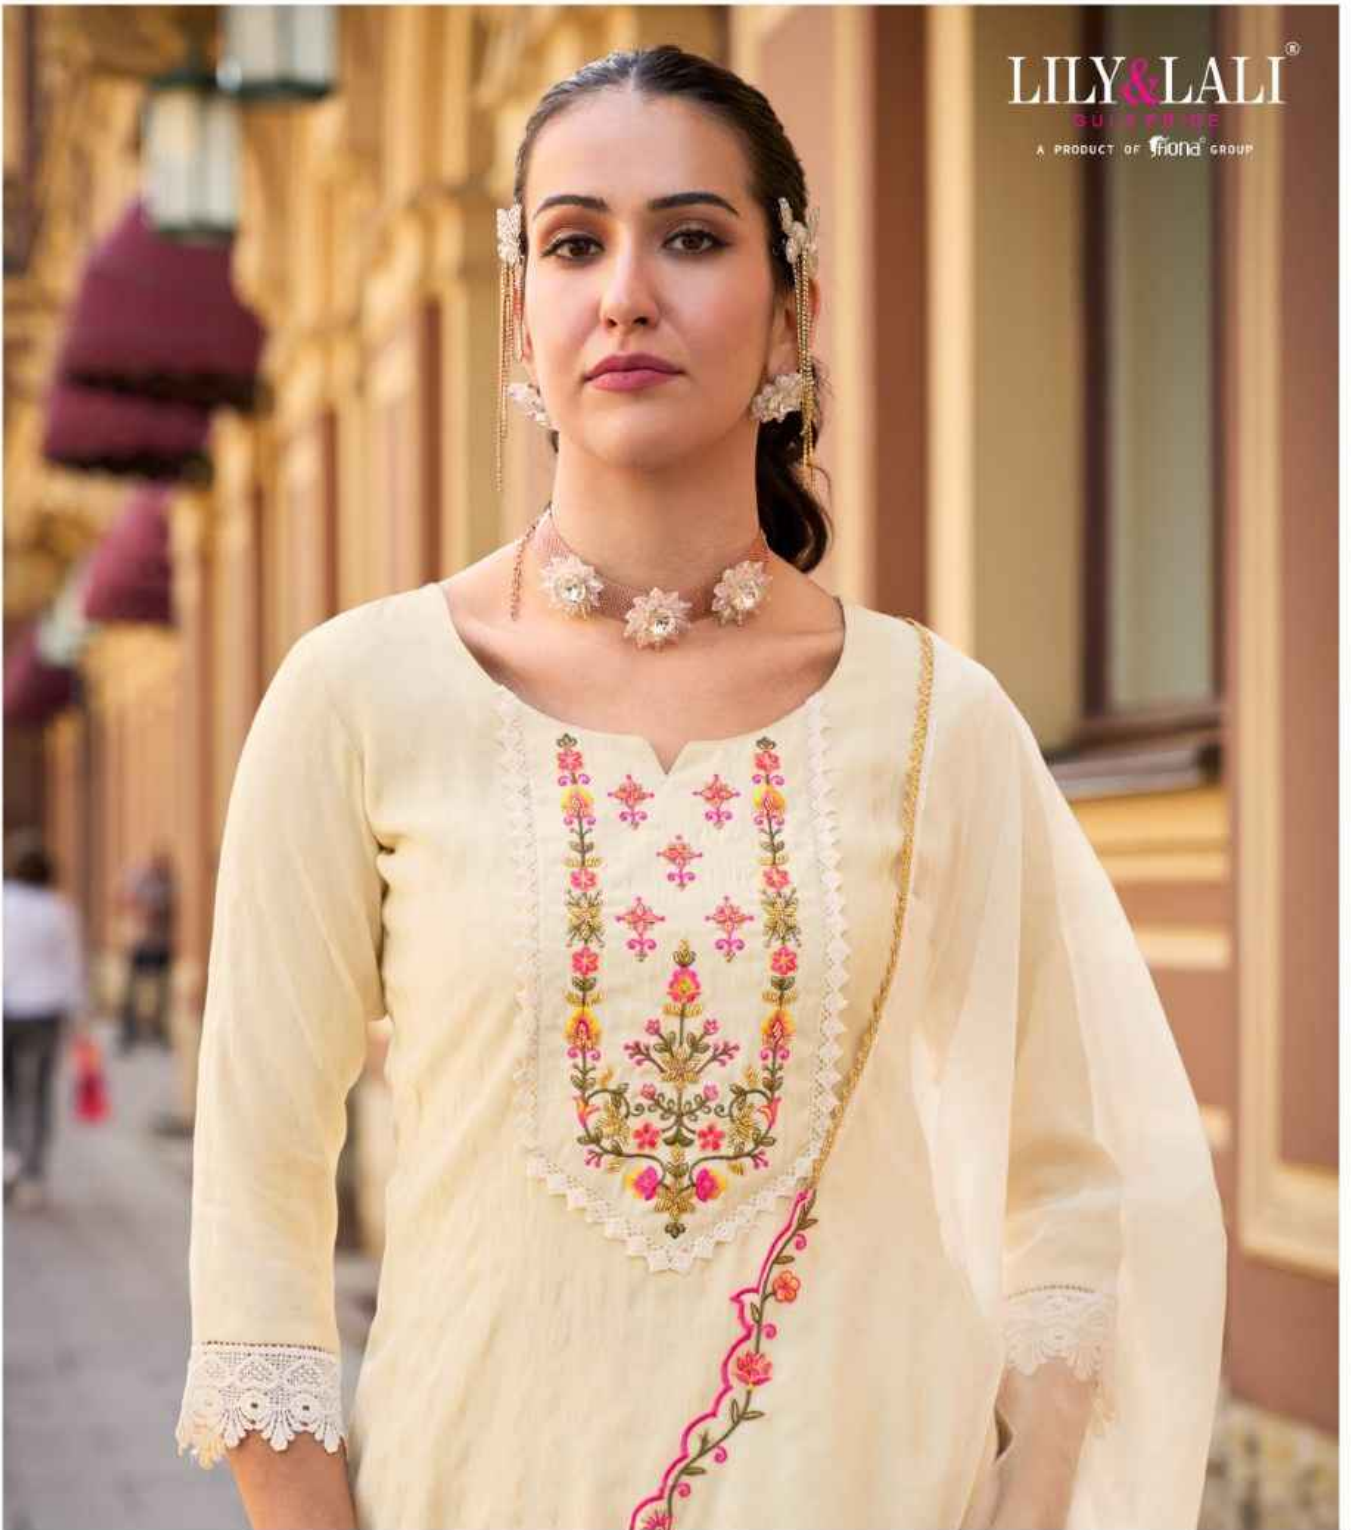

LILY & LALI®
SUIKAR
A PRODUCT OF frond GROUP

lily-and-lali-mehwish-jacquard-kurti