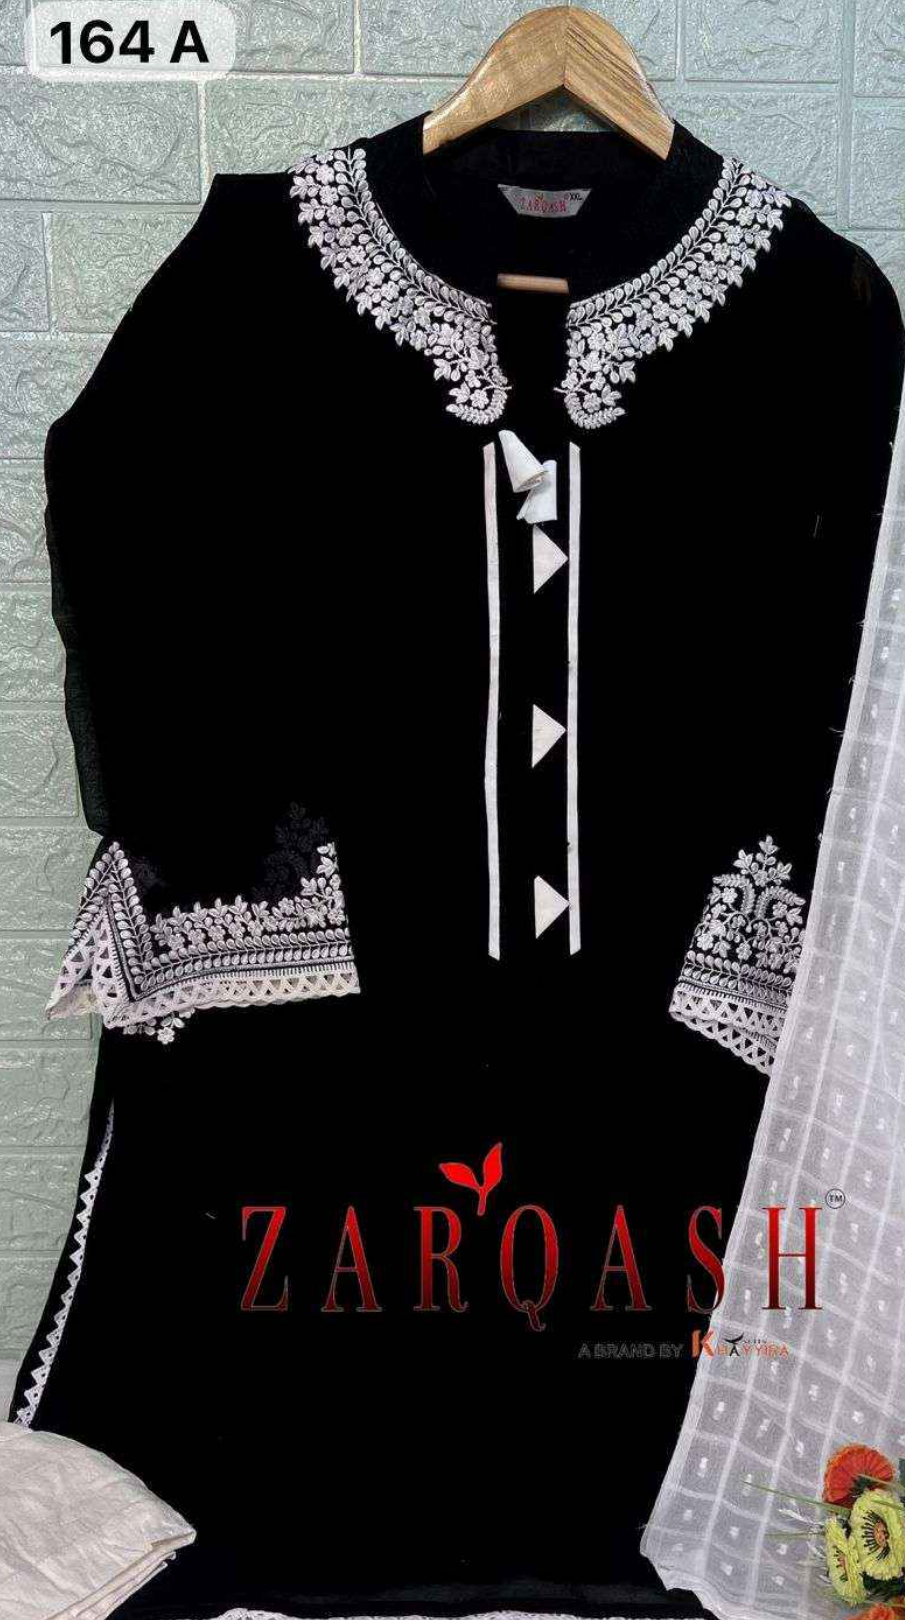

164 A

ZARQASH^{TM}

A BRAND BY KALAVIRA