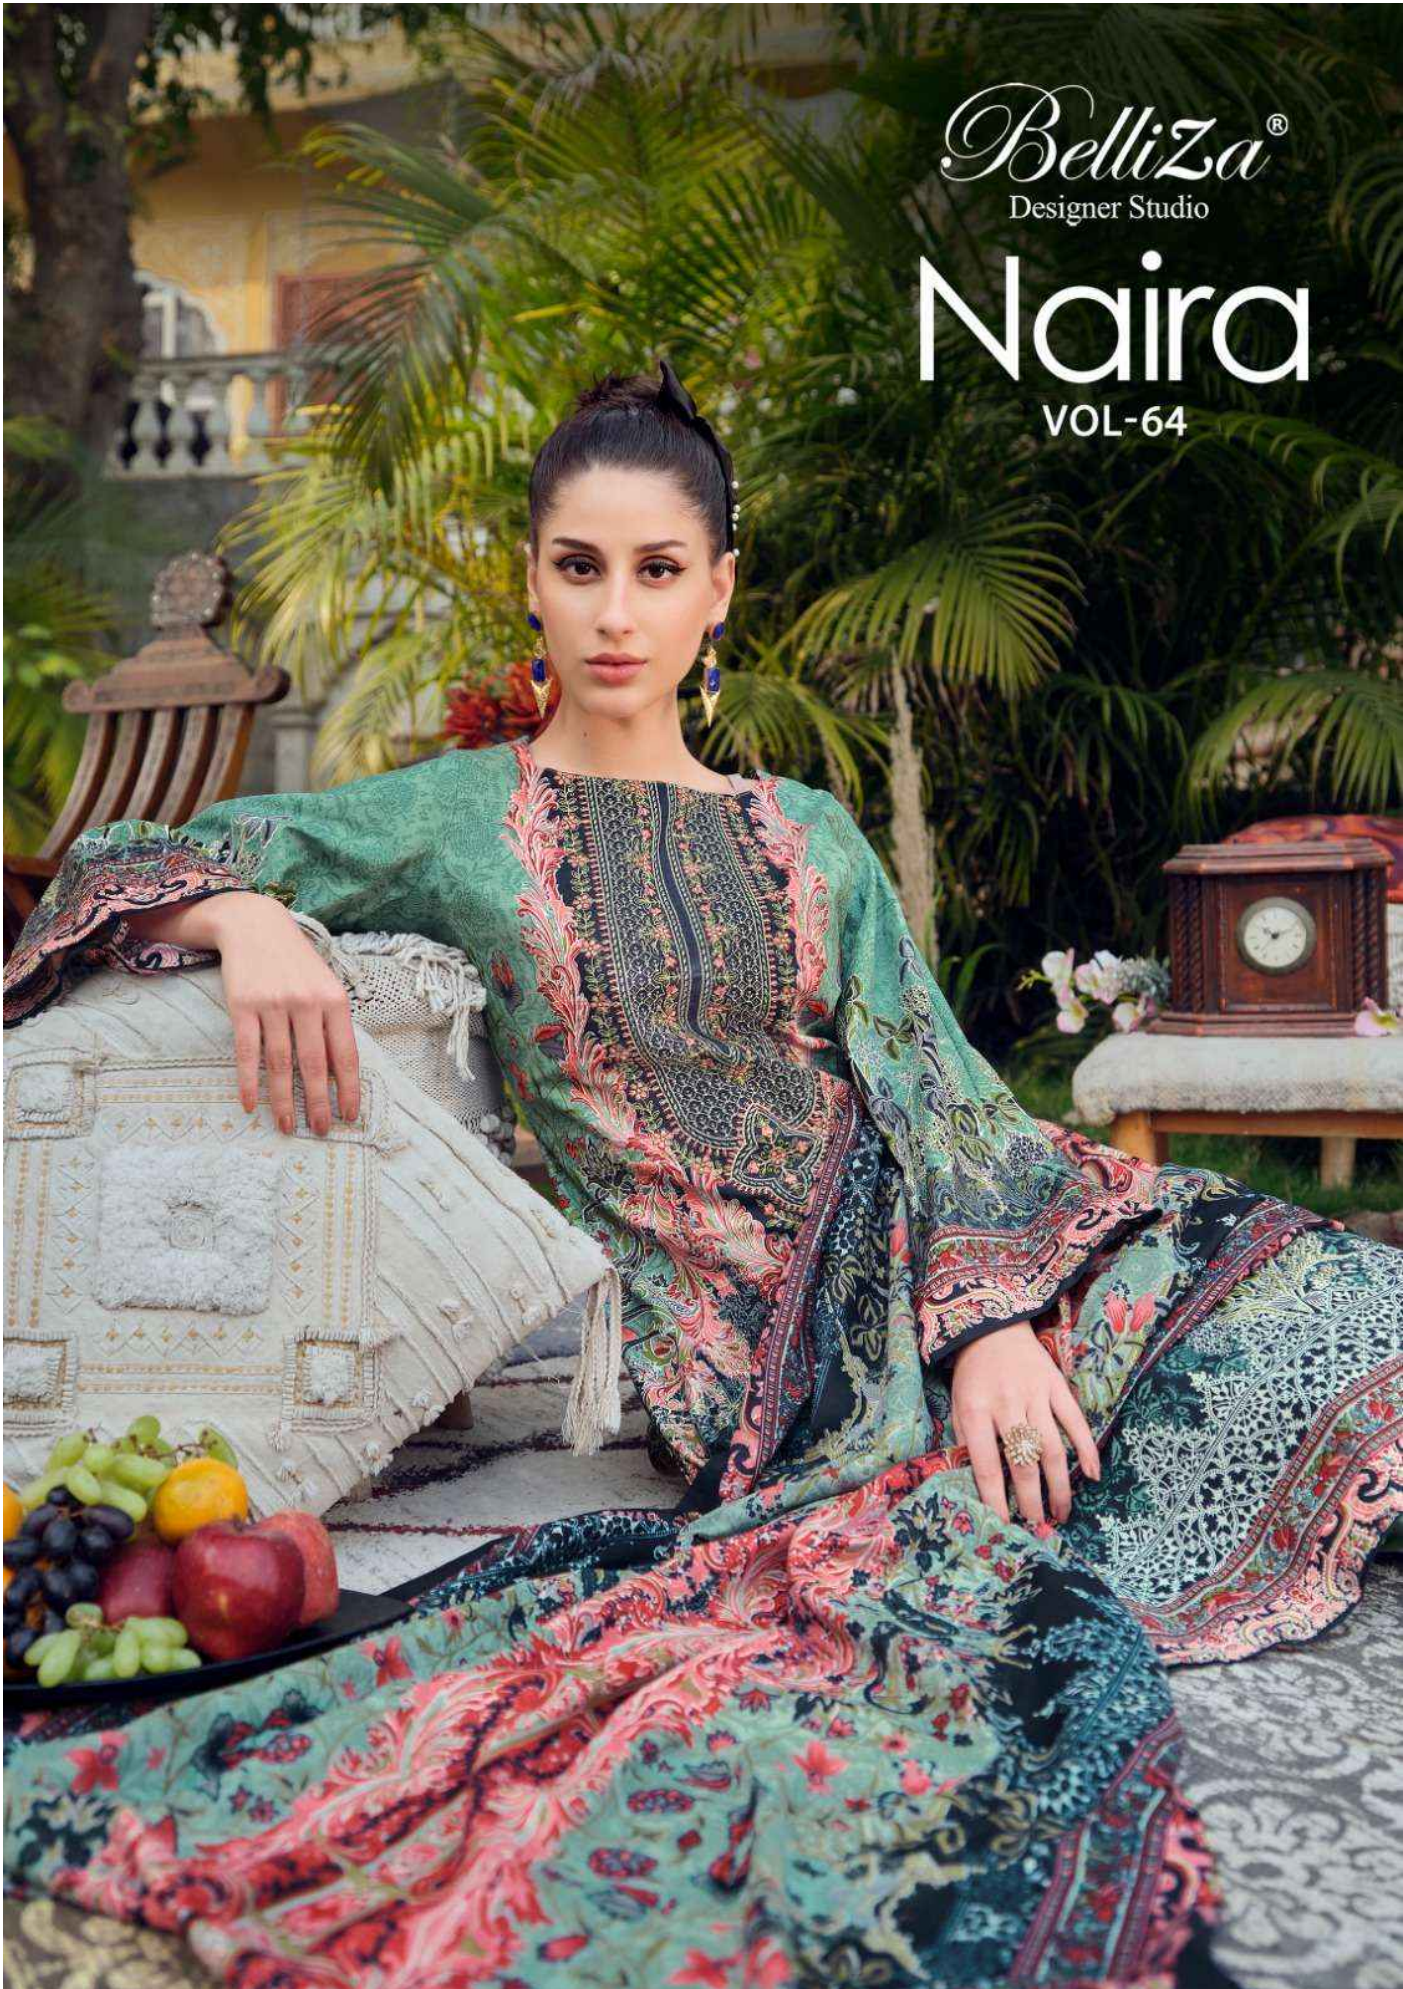

BelliZa®
Designer Studio

Naira

VOL-64