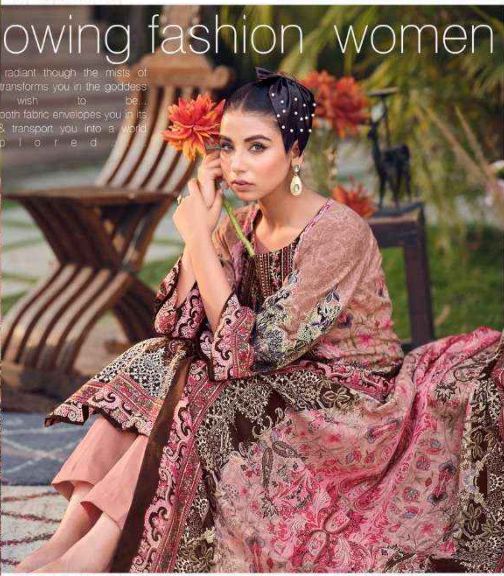

Belliza®
Designer Studio

Glowing fashion women

glowing radiant though the mists of
woman transforms you in the goddess
you wish to be a
soft, smooth fabric envelopes you in its
charm & transport you into a world
e x p l o r e d .

D.NO.945-007
ALL EYES WILL BE ON YOU