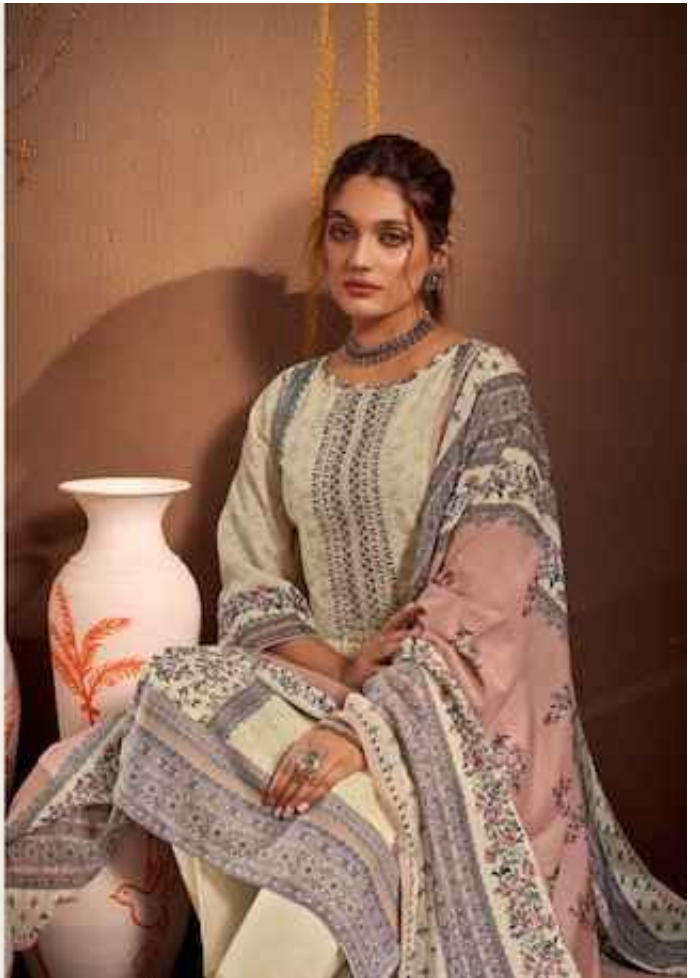

Bin Saeed

Vol-11

DIGITAL PRINT WITH NAVY EMBROIDERY LAWN COLLECTION

Bin Saeed

Vol-11

DIGITAL PRINT WITH NAVY EMBROIDERY LAWN COLLECTION

tranquil hues
CRAFTSMANSHIP • 100% COTTON • BY MUMBAI APPRECIATION

ROHAF

FOR MORE PHOTOS VISIT THE STORES IN THE

224-005

22A-001

22A-002

22A-003

22A-004

22A-005

22A-006