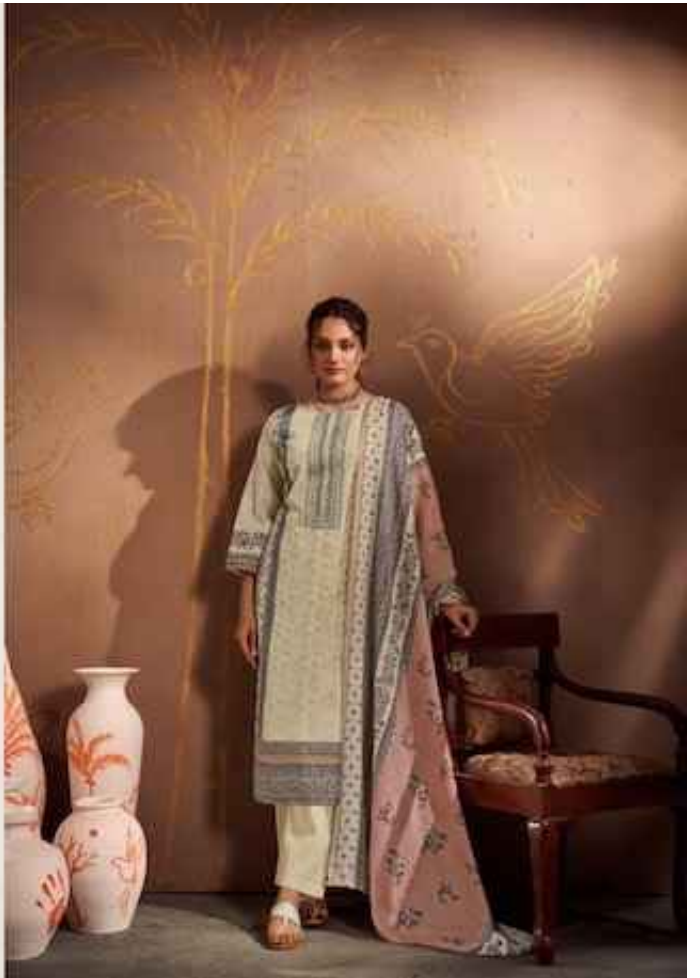

Bin Saeed

Vol-11

DIGITAL PRINT WITH NAVY EMBROIDERY LAWN COLLECTION

Bin Saeed

Vol-11

DIGITAL PRINT WITH NAVY EMBROIDERY LAWN COLLECTION

tranquil hues
CRAFTSMANSHIP • 100% COTTON • BY MUMBAI APPRECIATION

ROHAF

FOR MORE PHOTOS VISIT THE STORES IN THE

224-005

22A-001

22A-002

22A-003

22A-004

22A-005

22A-006