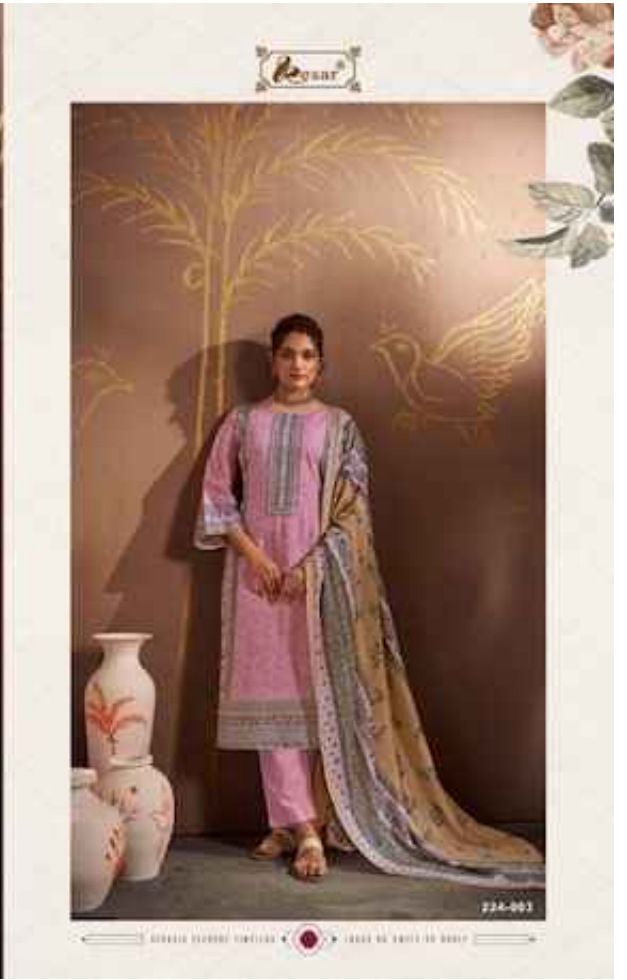

# Bin Saeed

Vol-11

DIGITAL PRINT WITH NAVY EMBROIDERY LAWN COLLECTION

# Bin Saeed

Vol-11

DIGITAL PRINT WITH NAVY EMBROIDERY LAWN COLLECTION

**tranquil hues**  
CRAFTSMANSHIP • 100% COTTON • BY MUMBAI APPRECIATION

ROHAF

FOR MORE PHOTOS VISIT THE STORES IN THE

224-005

22A-001