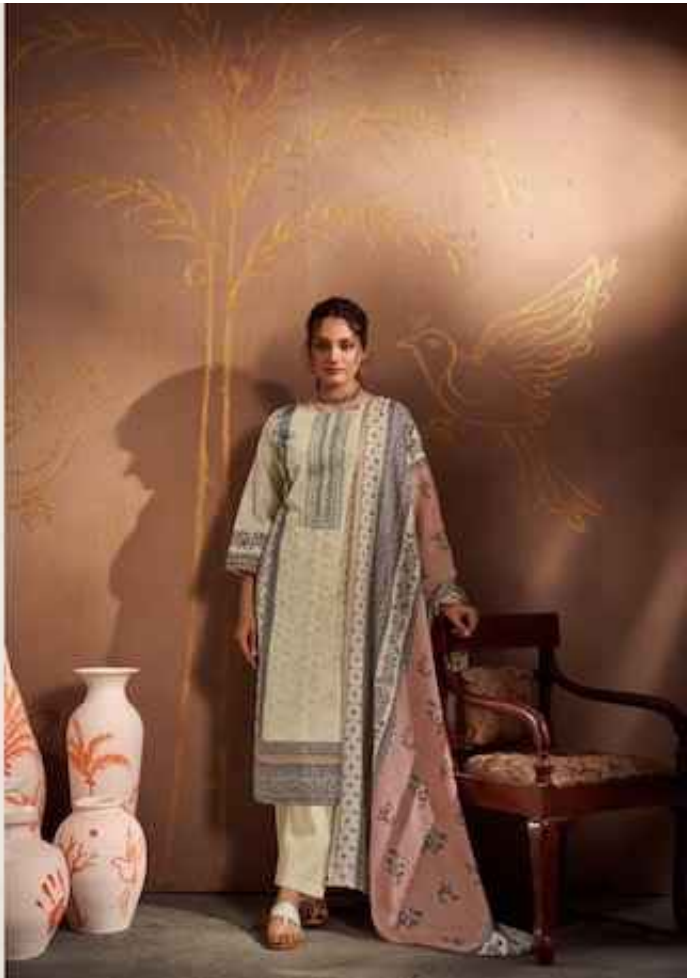

# Bin Saeed

Vol-11

DIGITAL PRINT WITH NAVY EMBROIDERY LAWN COLLECTION

# Bin Saeed

Vol-11

DIGITAL PRINT WITH NAVY EMBROIDERY LAWN COLLECTION

**tranquil hues**  
CRAFTSMANSHIP • 100% COTTON • BY MUMBAI APPRECIATION

ROHAF

FOR MORE PHOTOS VISIT THE STORES IN THE

224-005

22A-001