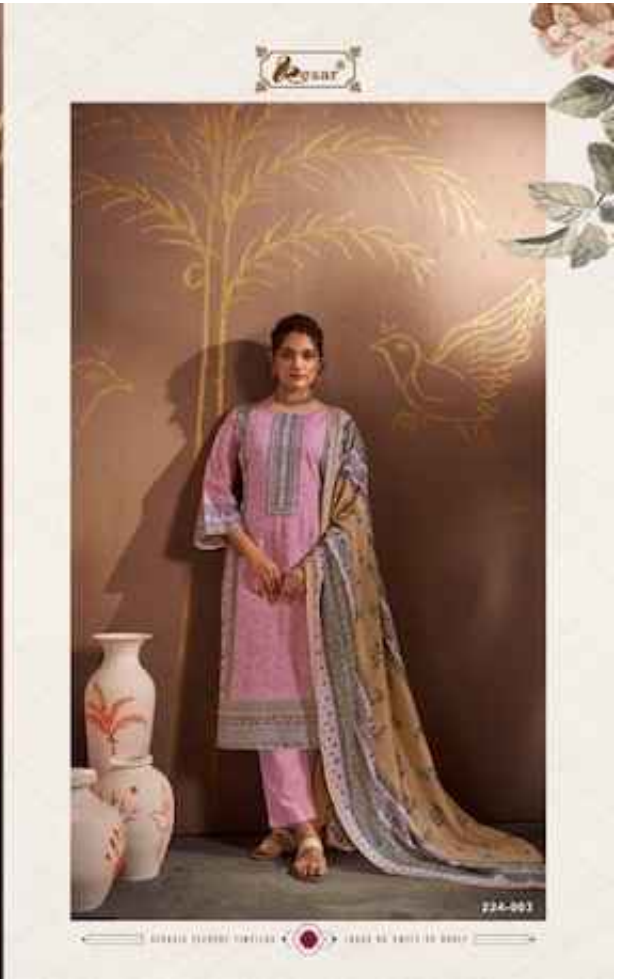

Bin Saeed

Vol-11

DIGITAL PRINT WITH NAVY EMBROIDERY LAWN COLLECTION

Bin Saeed

Vol-11

DIGITAL PRINT WITH NAVY EMBROIDERY LAWN COLLECTION

tranquil hues
CRAFTSMANSHIP • 100% COTTON • BY MUMBAI APPRECIATION

ROHAF

FOR MORE PHOTOS VISIT THE STORES IN THE

224-005

22A-001

22A-002

22A-003

22A-004

22A-005

22A-006