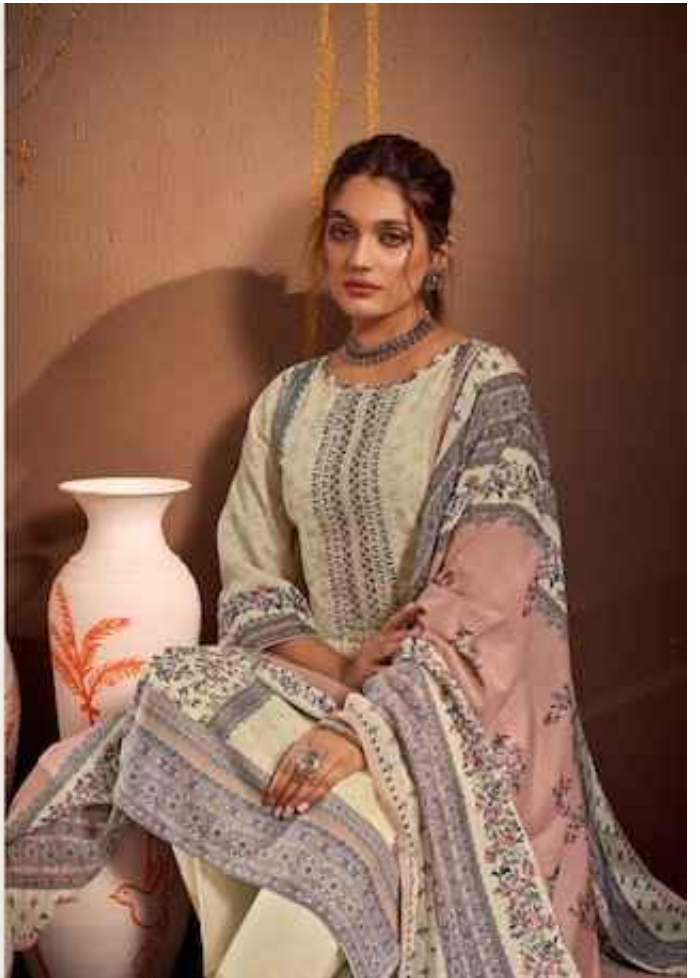

# Bin Saeed

Vol-11

DIGITAL PRINT WITH NAVY EMBROIDERY LAWN COLLECTION

# Bin Saeed

Vol-11

DIGITAL PRINT WITH NAVY EMBROIDERY LAWN COLLECTION

**tranquil hues**  
CRAFTSMANSHIP • 100% COTTON • BY MUMBAI APPRECIATION

ROHAF

FOR MORE PHOTOS VISIT THE STORES IN THE

224-005

22A-001