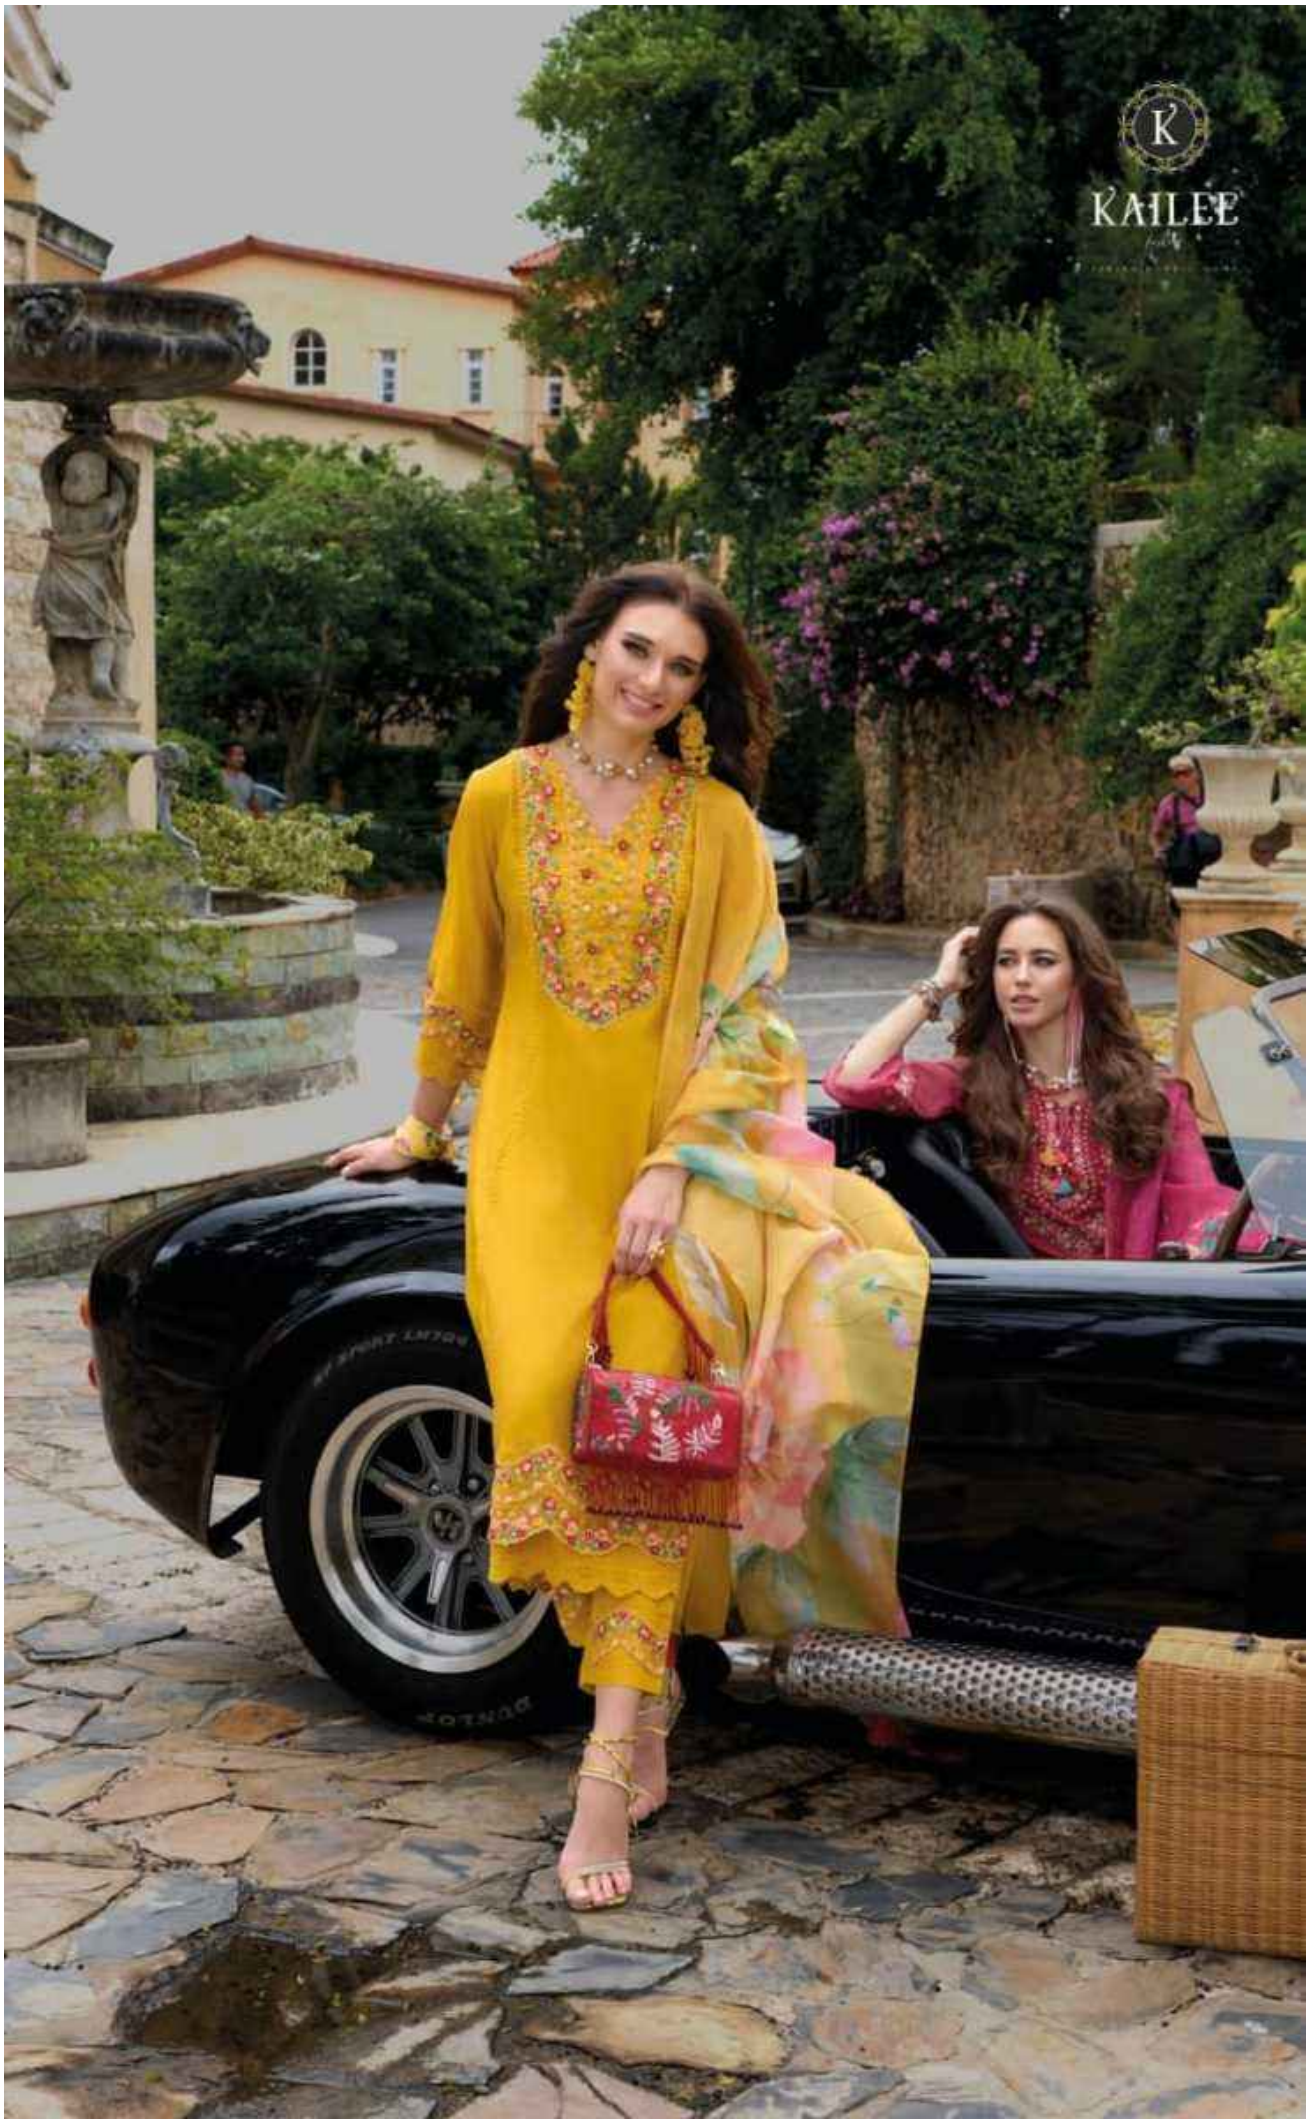

BRING FASHION HOME

begum

FESTIVE COLLECTION
VOL-6

KAILEE
Fashion
ESTABLISHED IN 2008

BEGUM - 42729

Sarsinia Splendor

Fashion is the pursuit of the beautiful and the timeless.

KAILEE