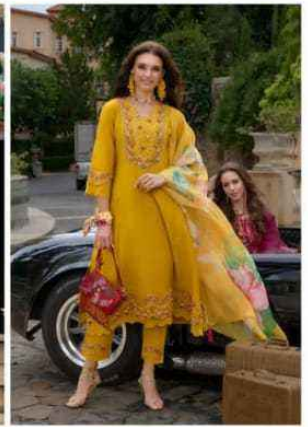

BEGUM - 42732

BEGUM - 42734