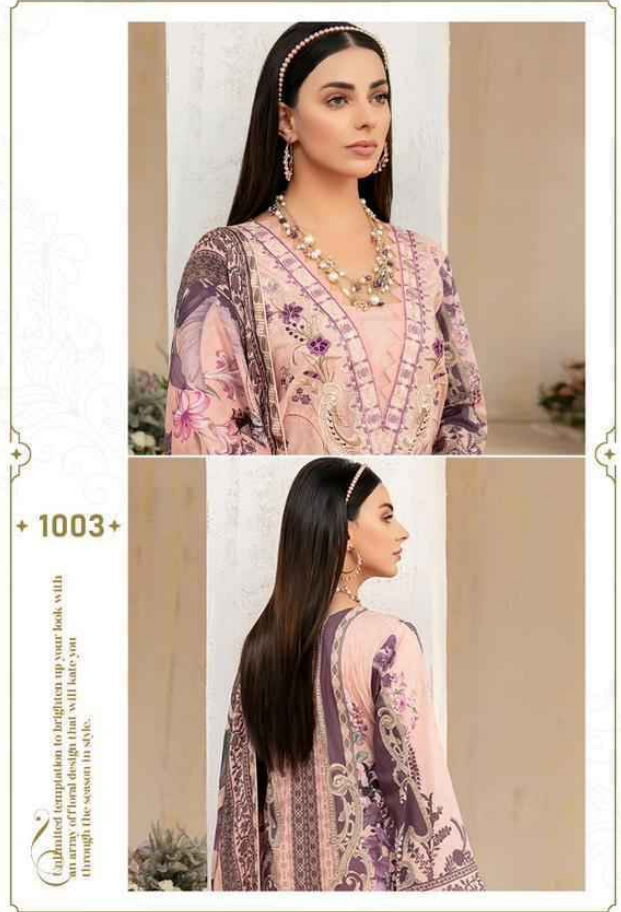

+ 1003 +

Choose temptations to brighten up your look with an array of floral designs that will last you through the season in style.