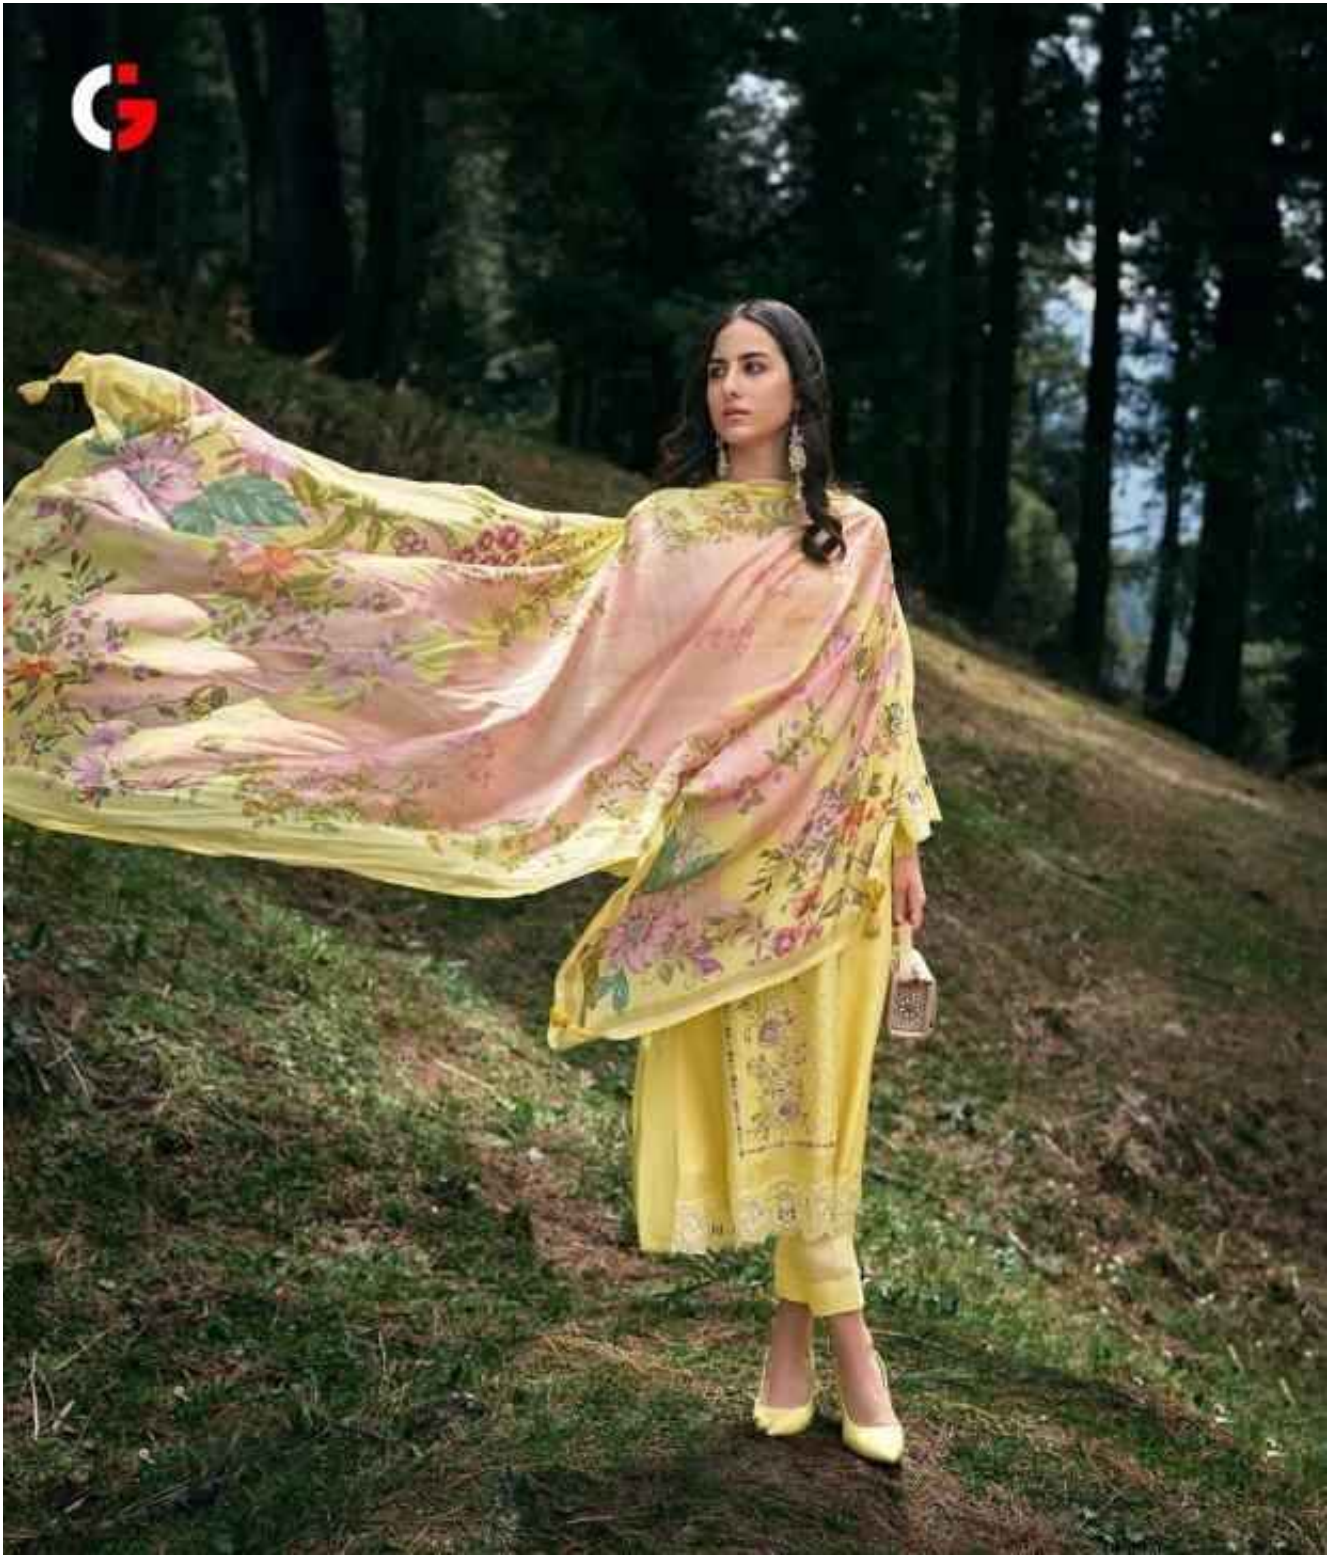

1001

1005

1002

1003

Tareef

FABRICS DETAILS

: TOP :

PURE RUSSIAN SILK WITH EMBROIDERY

: BOTTAM :

PURE MUSLIN

: DUPATTA :

PURE CHINON DIGITAL PRINT

TOTAL DESIGN : 6

RATE :2199+GST

Tareef

1001