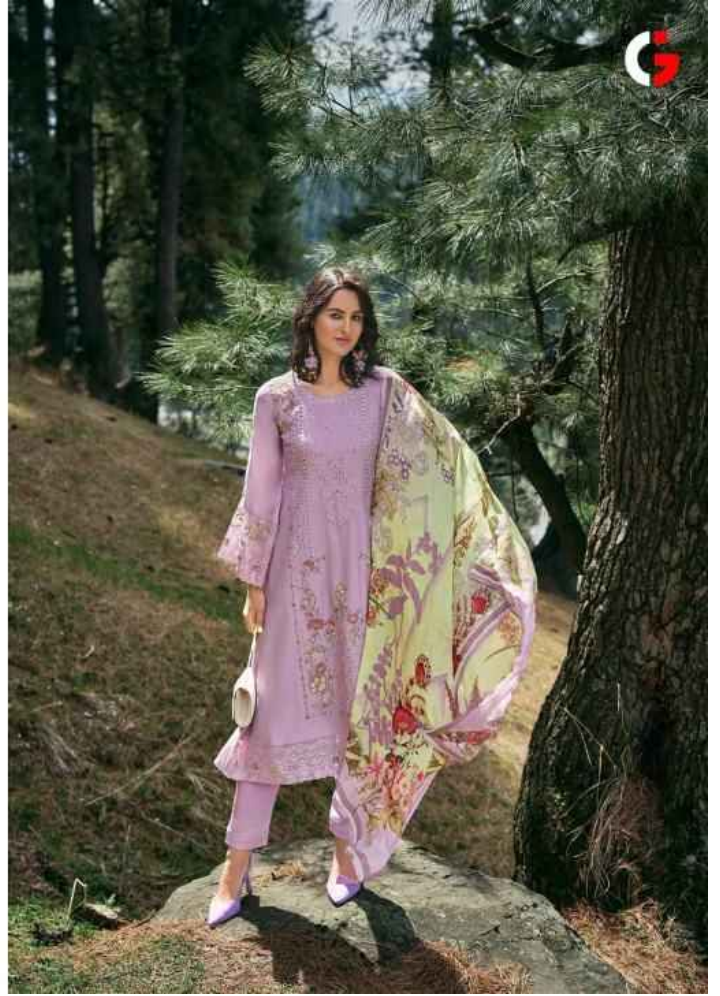

1001

1005

1002

1003

Tareef

FABRICS DETAILS

: TOP :

PURE RUSSIAN SILK WITH EMBROIDERY

: BOTTAM :

PURE MUSLIN

: DUPATTA :

PURE CHINON DIGITAL PRINT

TOTAL DESIGN : 6

RATE :2199+GST

Tareef

1001