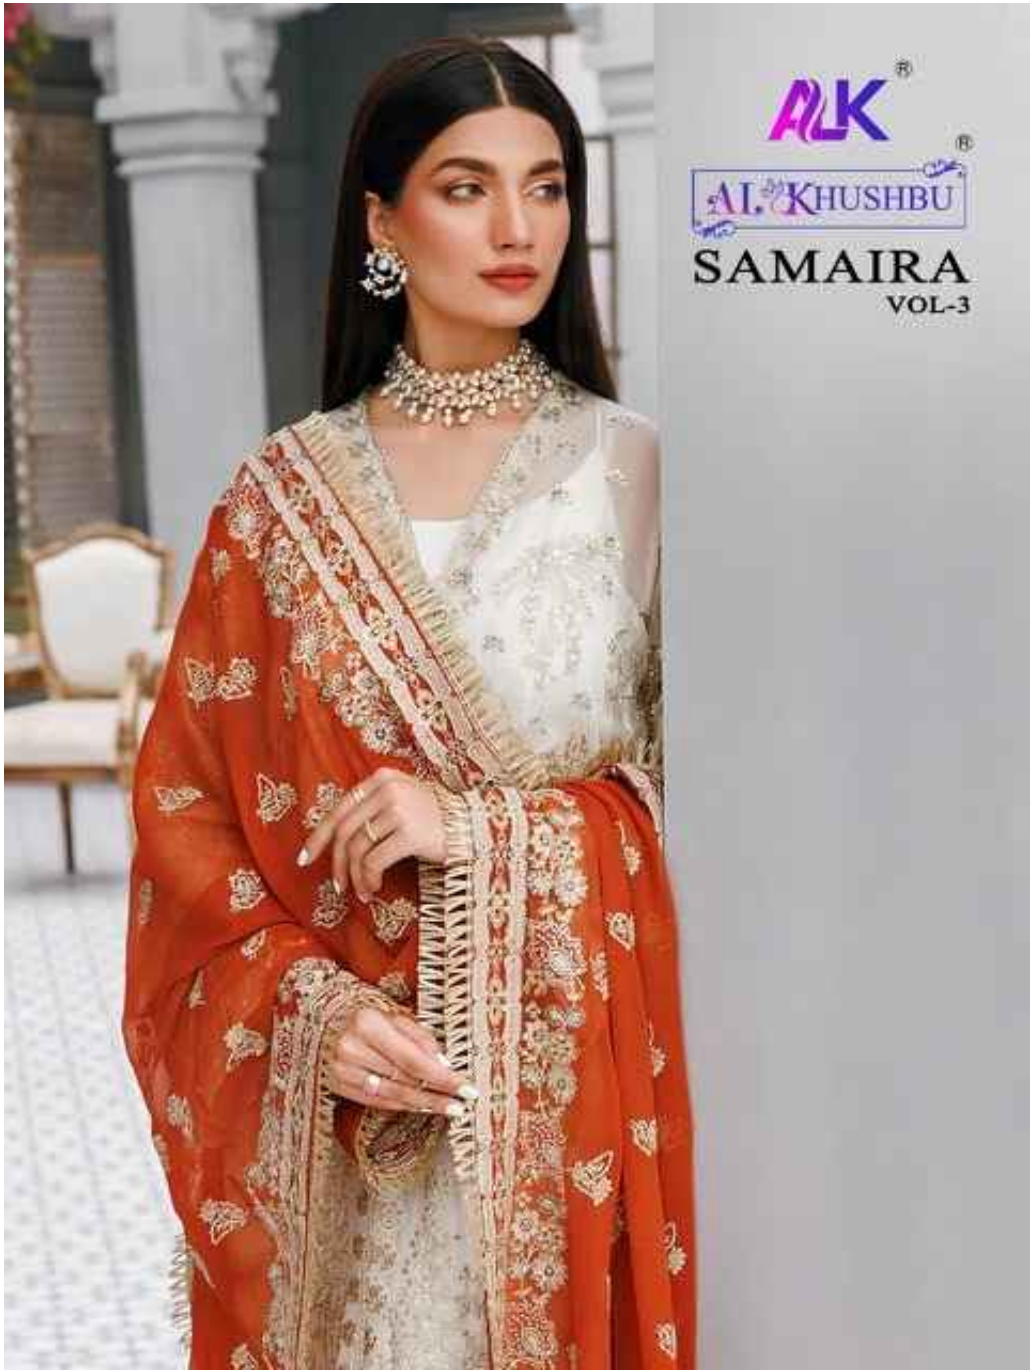

AL[®]K[®]
AL KHUSHBU[®]
SAMAIRA
VOL-3

ALK[®]

AL KHUSHBU[®]

ALK D.NO.4014

TOP

Fox Georgette
with Embroidery

BOTTOM-INNER

Dull santoon

DUPATTA

Nazmin with
Embroidery

ALK®

AL KHUSHBU®

ALK D.NO.4015

TOP

Fox Georgette
with Embroidery

BOTTOM-INNER

Dull santoon

DUPATTA

Nazmin with
Embroidery

AL. KHUSHBU

ALK D.NO.4016

TOP

Fox Georgette
with Embroidery

BOTTOM-INNER

Dull santoon

DUPATTA

Nazmin with
Embroidery

ALK[®]

AL KHUSHBU[®]

SAMAIRA
VOL-3

TOP

Fox Georgette
with Embroidery