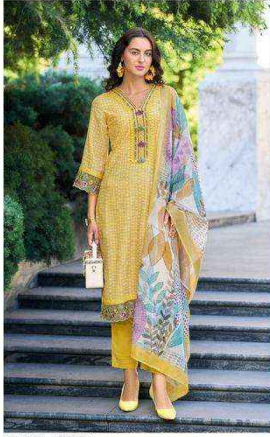

**AN INSPIRATIONAL** FABRICS UNDER THE DESIGNER PRINTED, IS TRUE TO ITS NAME, **TRADITIONAL** AND FOR **WOMAN** FROM ALL WALKS OF LIFE.

**IZHAR - 42735**

KAILEE™

*fashion*

MODERN ETHNIC WEAR

IZHAR - 42734

PURE ELEGANCE WITH **ALLURING FLORAL** PATTERNS ON LACY FABRIC AND ADD GLAMOUR TO **YOUR STYLE**

IZHAR - **42734**

KAILEE™

*couture*

100% COTTON | 100% SILK

IZHAR - 42731

IZHAR - 42732

IZHAR - 42733

IZHAR - 42734

IZHAR - 42735

IZHAR - 42736

KALEE  
fashions