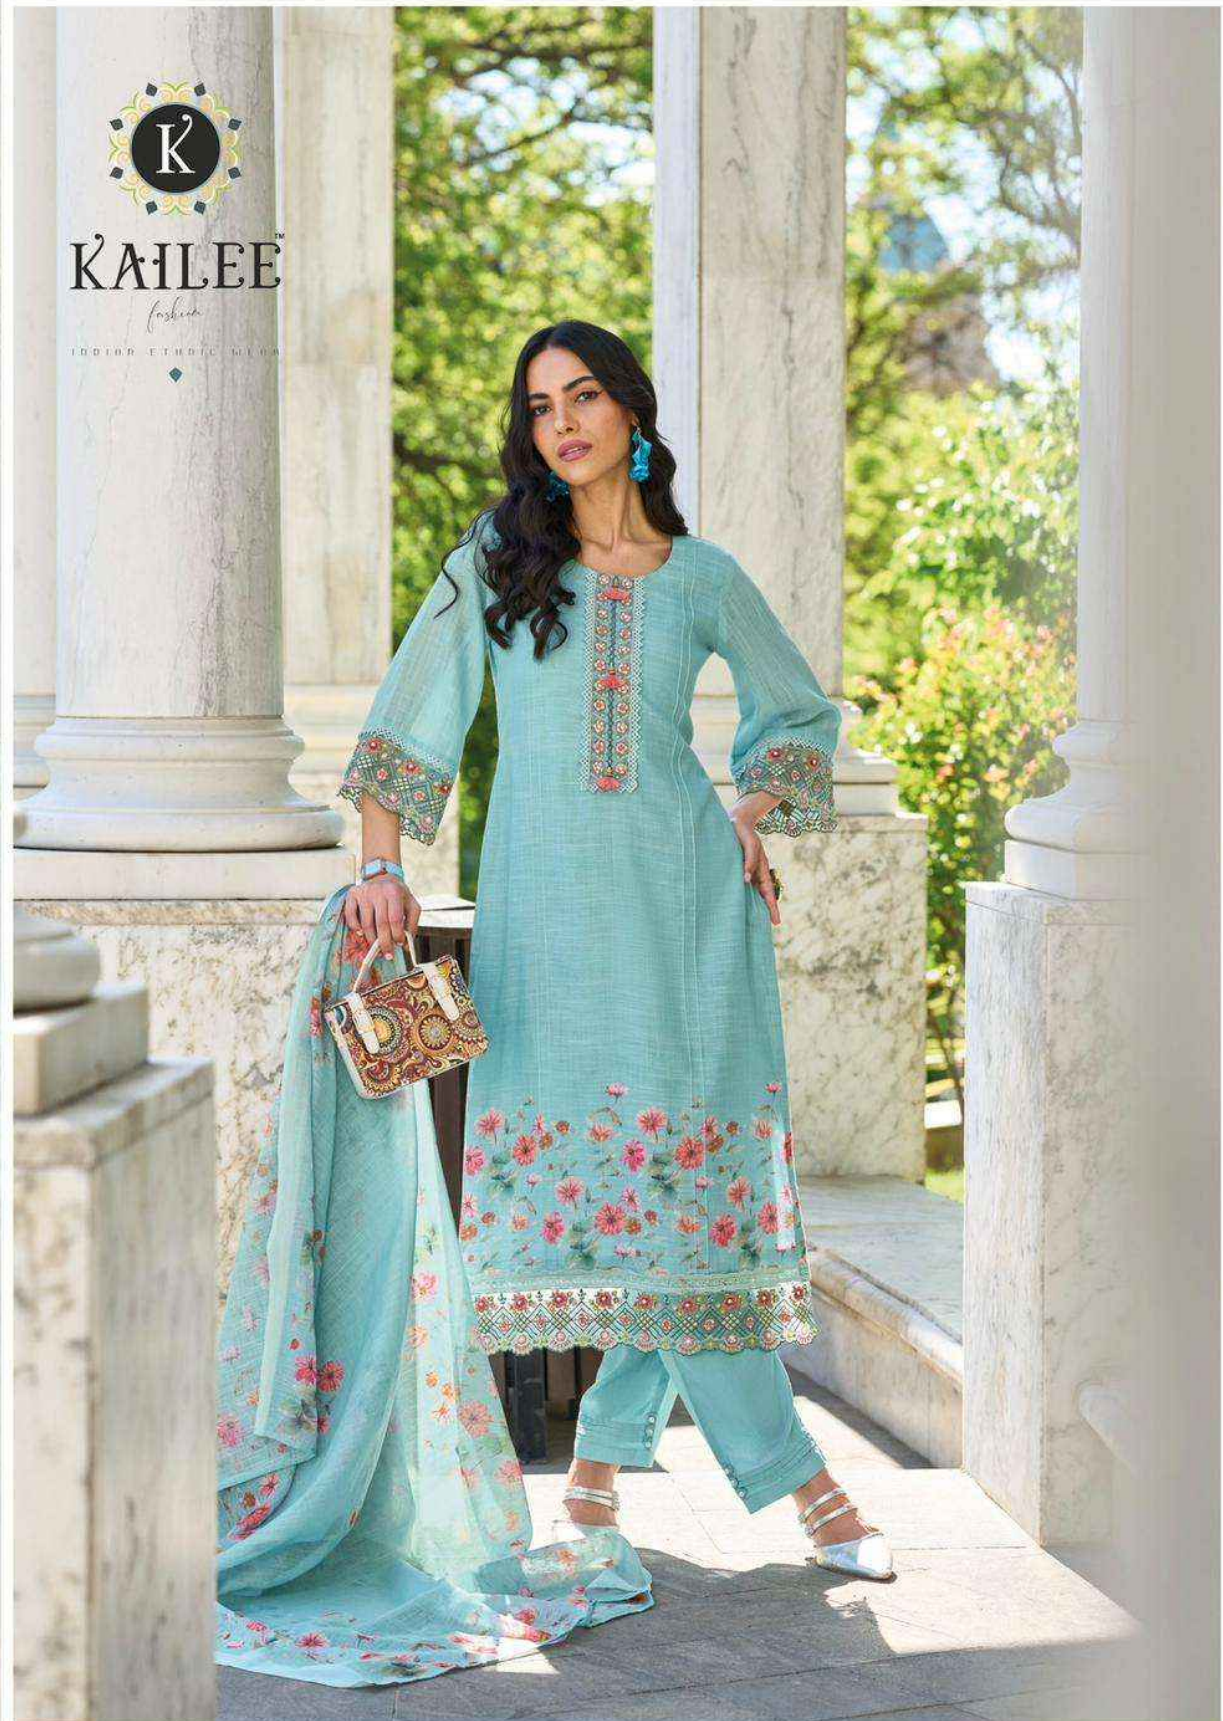

KAILEE™

Womens
CLOTHING

IZHAAR

VOL - 3

KAILEE™

Fashion

100% COTTON WEAR

KAILEE™

fashion

TRADITIONAL ETHNIC WEAR

AN INSPIRATIONAL FABRICS UNDER THE DESIGNER PRINTED, IS TRUE TO ITS NAME, **TRADITIONAL** AND FOR **WOMAN** FROM ALL WALKS OF LIFE.

IZHAR - 42735

KAILEE™

fashion

100%NATURAL FIBRE WEAR

IZHAR - 42734

PURE ELEGANCE WITH **ALLURING FLORAL** PATTERNS ON LACY FABRIC AND ADD GLAMOUR TO **YOUR STYLE**

IZHAR - **42734**

KAILEE™

couture

100% COTTON | 100% SILK

IZHAR - 42731

IZHAR - 42732