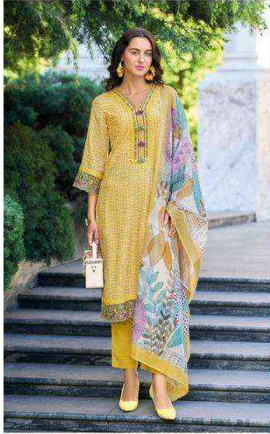

**AN INSPIRATIONAL** FABRICS UNDER THE DESIGNER PRINTED, IS TRUE TO ITS NAME, **TRADITIONAL** AND FOR **WOMAN** FROM ALL WALKS OF LIFE.

**IZHAR - 42735**

KAILEE™

*fashion*

MODERN ETHNIC WEAR

IZHAR - 42734

PURE ELEGANCE WITH **ALLURING FLORAL** PATTERNS ON LACY FABRIC AND ADD GLAMOUR TO **YOUR STYLE**

IZHAR - **42734**

KAILEE™

*couture*

100% COTTON | 100% SILK

IZHAR - 42731

IZHAR - 42732

IZHAR - 42733

IZHAR - 42734

IZHAR - 42735

IZHAR - 42736

KALEE  
fashions