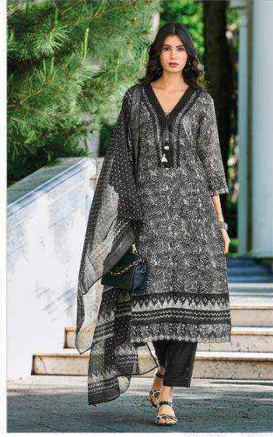

**AN INSPIRATIONAL** FABRICS UNDER THE DESIGNER PRINTED, IS TRUE TO ITS NAME, **TRADITIONAL** AND FOR **WOMAN** FROM ALL WALKS OF LIFE.

**IZHAR - 42735**

KAILEE™

*fashion*

MODERN ETHNIC WEAR

IZHAR - 42734

PURE ELEGANCE WITH **ALLURING FLORAL** PATTERNS ON LACY FABRIC AND ADD GLAMOUR TO **YOUR STYLE**

IZHAR - **42734**

KAILEE™

*couture*

100% COTTON | 100% SILK

IZHAR - 42731

IZHAR - 42732

IZHAR - 42733

IZHAR - 42734

IZHAR - 42735

IZHAR - 42736

KALEE  
fashions