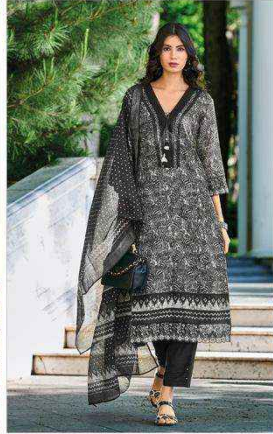

**AN INSPIRATIONAL** FABRICS UNDER THE DESIGNER PRINTED, IS TRUE TO ITS NAME, **TRADITIONAL** AND FOR **WOMAN** FROM ALL WALKS OF LIFE.

**IZHAR - 42735**

KAILEE™

*fashion*

MODERN ETHNIC WEAR

IZHAR - 42734

PURE ELEGANCE WITH **ALLURING FLORAL** PATTERNS ON LACY FABRIC AND ADD GLAMOUR TO **YOUR STYLE**

IZHAR - **42734**

KAILEE™

*couture*

100% COTTON | 100% SILK

IZHAR - 42731

IZHAR - 42732

IZHAR - 42733

IZHAR - 42734

IZHAR - 42735

IZHAR - 42736

KALEE  
fashions