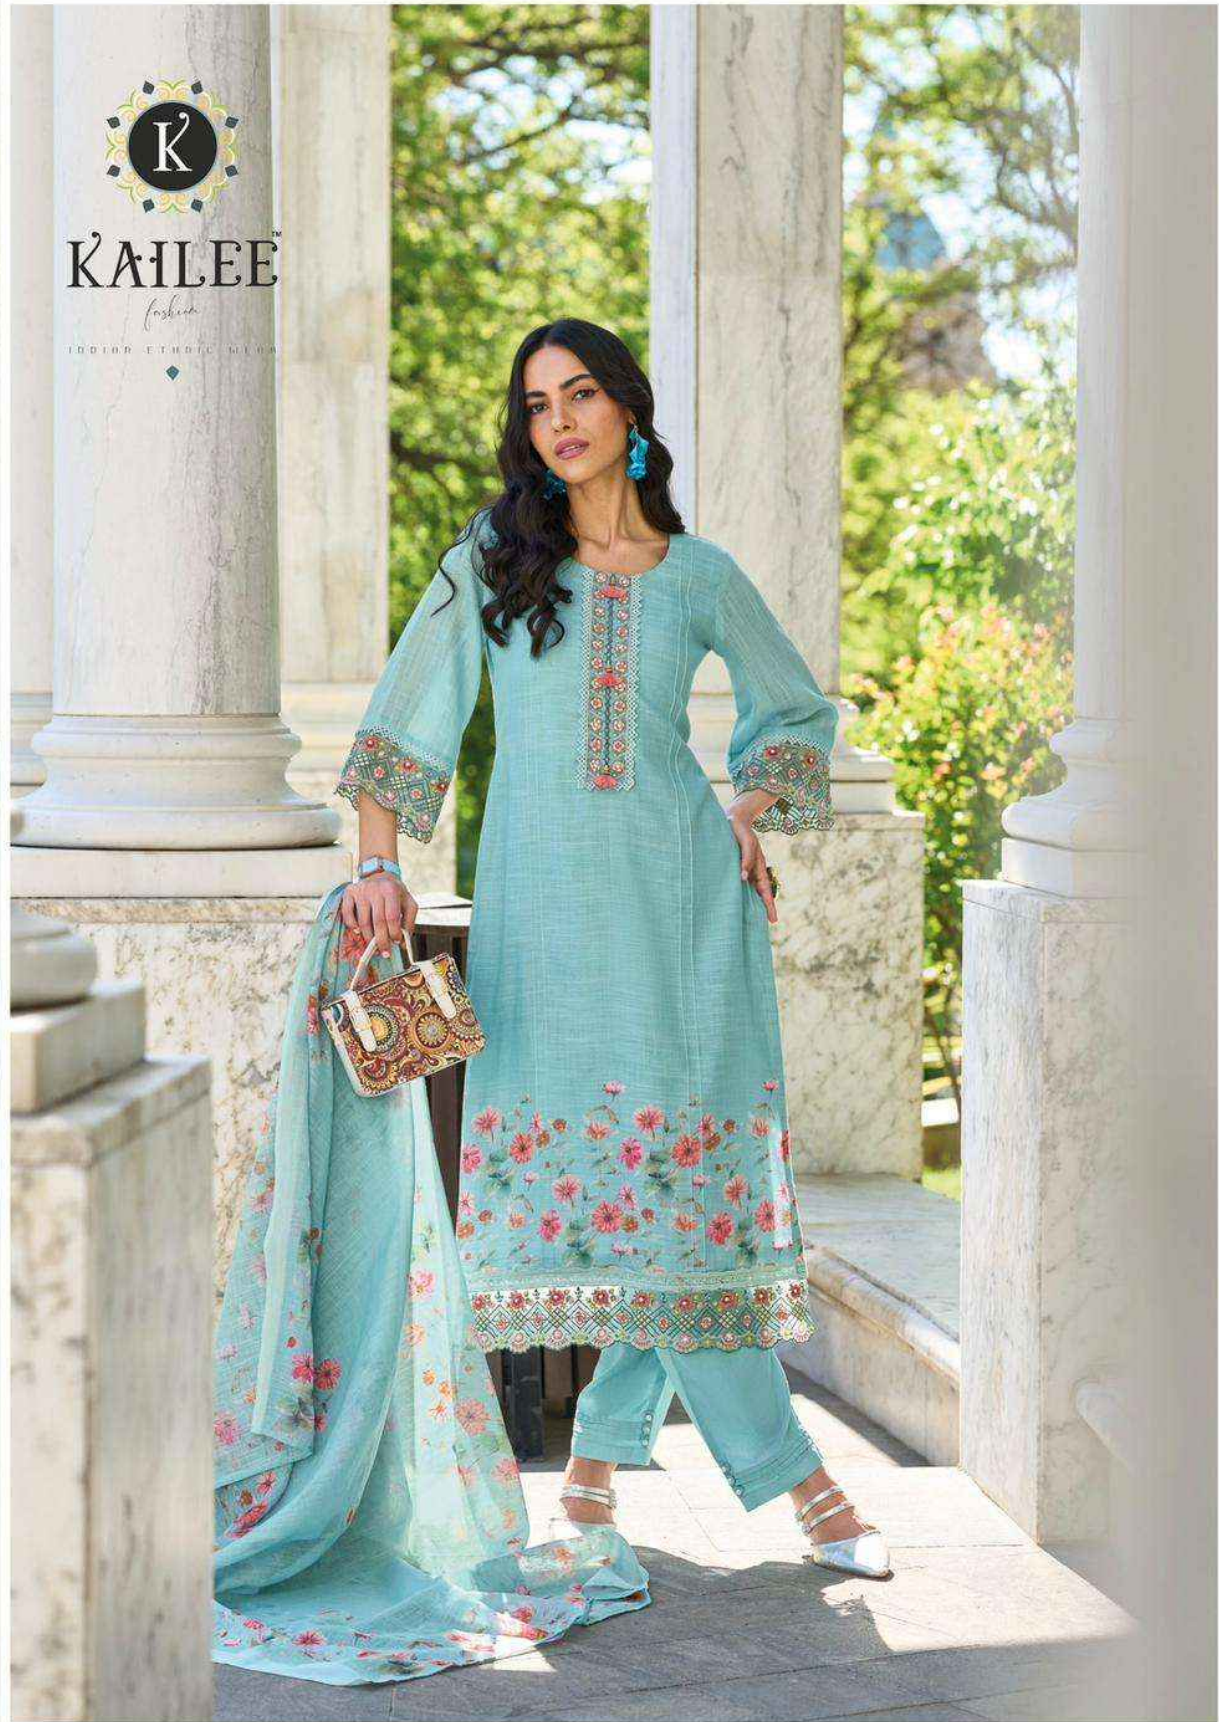

# IZHAAR

VOL - 3

KAILEE™

*Fashion*

100% COTTON WEAR

**KAILEE™**

*fashion*

TRADITIONAL ETHNIC WEAR

**AN INSPIRATIONAL** FABRICS UNDER THE DESIGNER PRINTED, IS TRUE TO ITS NAME, **TRADITIONAL** AND FOR **WOMAN** FROM ALL WALKS OF LIFE.

**IZHAR - 42735**

KAILEE™

*fashion*

MODERN ETHNIC WEAR

IZHAR - 42734

PURE ELEGANCE WITH **ALLURING FLORAL** PATTERNS ON LACY FABRIC AND ADD GLAMOUR TO **YOUR STYLE**

IZHAR - **42734**

KAILEE™

*couture*

100% COTTON | 100% SILK

IZHAR - 42731

IZHAR - 42732

IZHAR - 42733

IZHAR - 42734