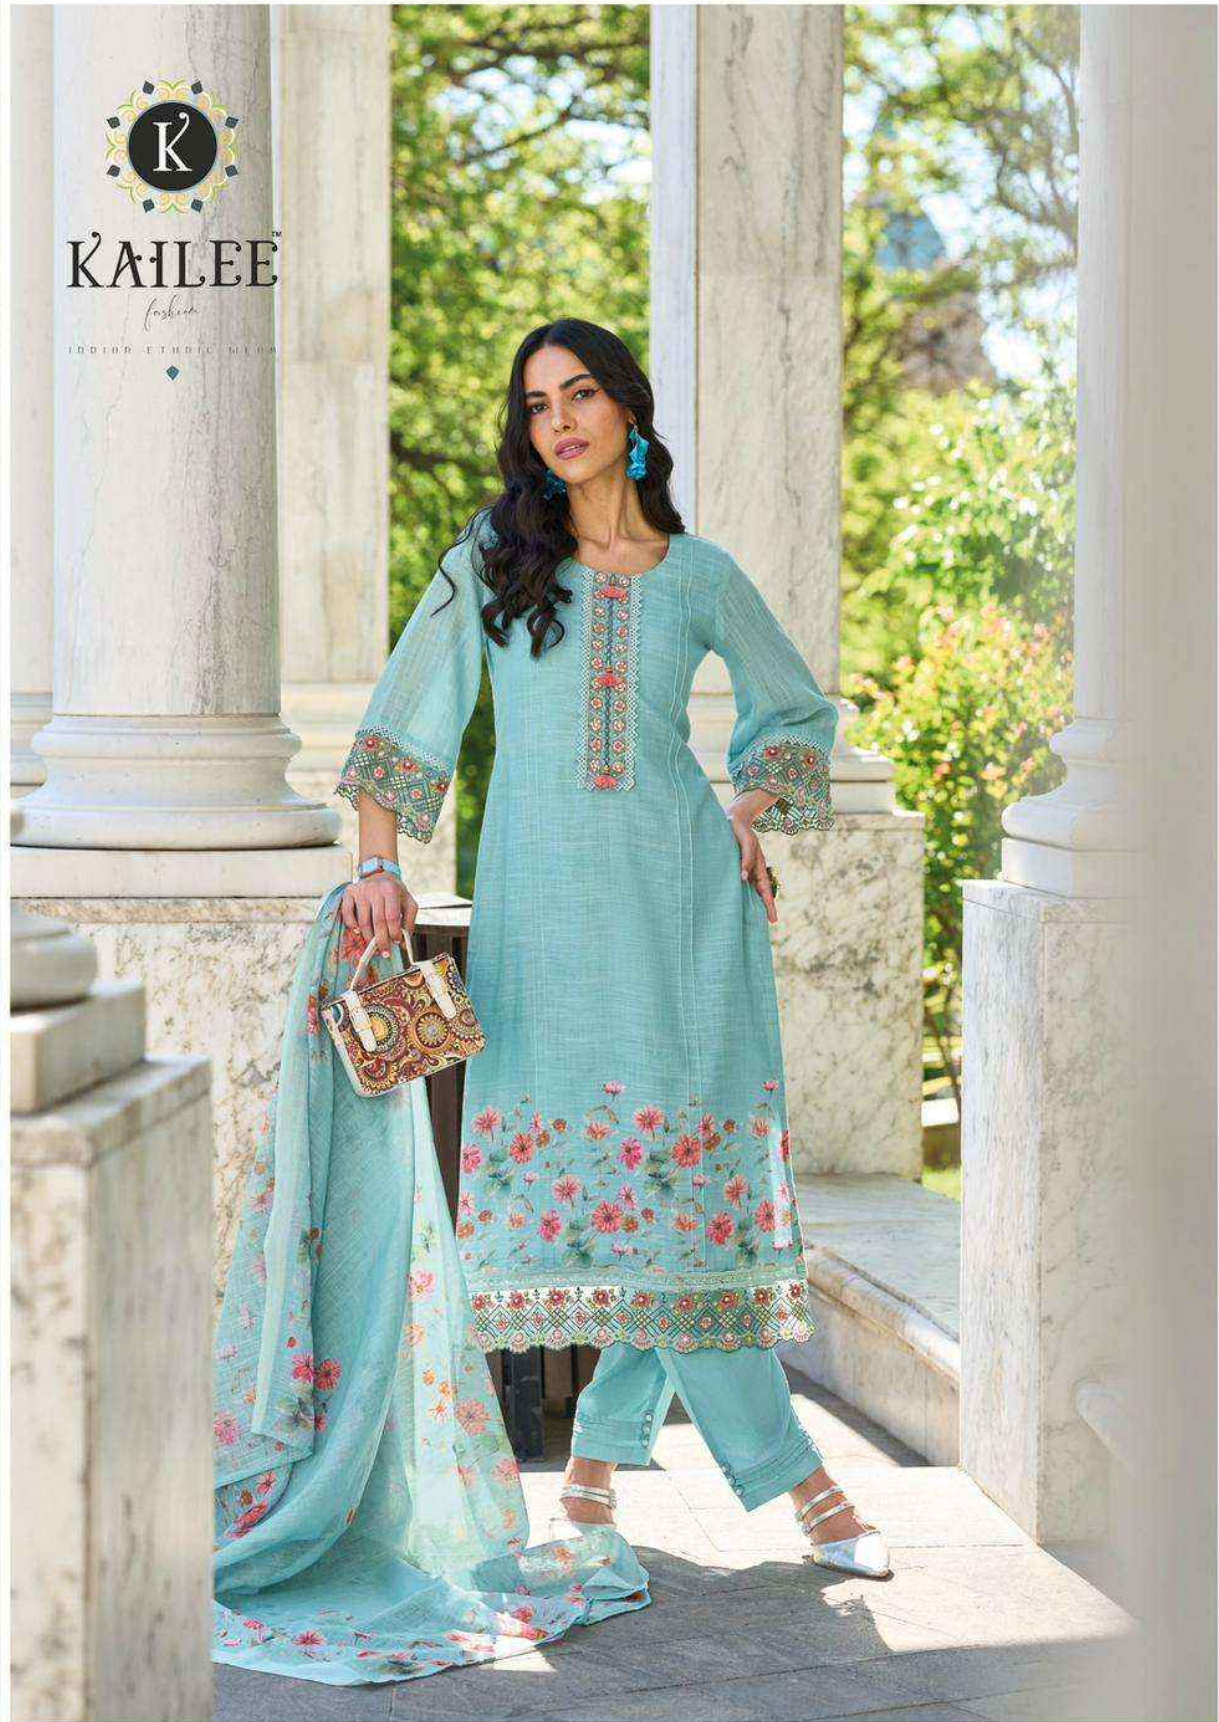

# IZHAAR

VOL - 3

KAILEE™

*Fashion*

100% COTTON WEAR

**KAILEE™**

*fashion*

TRADITIONAL ETHNIC WEAR

**AN INSPIRATIONAL** FABRICS UNDER THE DESIGNER PRINTED, IS TRUE TO ITS NAME, **TRADITIONAL** AND FOR **WOMAN** FROM ALL WALKS OF LIFE.

**IZHAR - 42735**

KAILEE™

*fashion*

100%NATURAL FIBRE WEAR

IZHAR - 42734