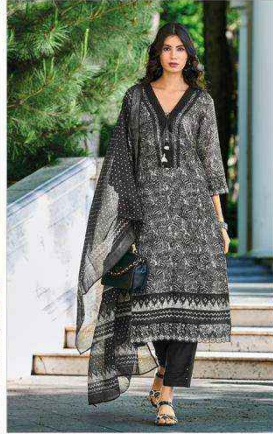

**AN INSPIRATIONAL** FABRICS UNDER THE DESIGNER PRINTED, IS TRUE TO ITS NAME, **TRADITIONAL** AND FOR **WOMAN** FROM ALL WALKS OF LIFE.

**IZHAR - 42735**

KAILEE™

*fashion*

100%NATURAL FIBRE WEAR

IZHAR - 42734

PURE ELEGANCE WITH **ALLURING FLORAL** PATTERNS ON LACY FABRIC AND ADD GLAMOUR TO **YOUR STYLE**

IZHAR - **42734**

KAILEE™

*couture*

100% COTTON | 100% SILK

IZHAR - 42731

IZHAR - 42732

IZHAR - 42733

IZHAR - 42734

IZHAR - 42735

IZHAR - 42736

KALEE  
fashions