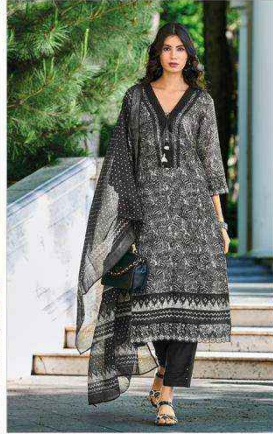

IZHAR - 42734

PURE ELEGANCE WITH **ALLURING FLORAL** PATTERNS ON LACY FABRIC AND ADD GLAMOUR TO **YOUR STYLE**

IZHAR - **42734**

KAILEE™

couture

100% COTTON | 100% SILK

IZHAR - 42731

IZHAR - 42732

IZHAR - 42733

IZHAR - 42734

IZHAR - 42735

IZHAR - 42736

KALEE
fashions

IZHAAR

VOL - 3

KAILEE™