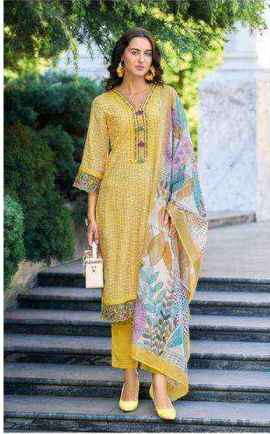

**AN INSPIRATIONAL** FABRICS UNDER THE DESIGNER PRINTED, IS TRUE TO ITS NAME, **TRADITIONAL** AND FOR **WOMAN** FROM ALL WALKS OF LIFE.

**IZHAR - 42735**

KAILEE™

*fashion*

100%NATURAL FIBRE WEAR

IZHAR - 42734

PURE ELEGANCE WITH **ALLURING FLORAL** PATTERNS ON LACY FABRIC AND ADD GLAMOUR TO **YOUR STYLE**

IZHAR - **42734**

KAILEE™

*couture*

100% COTTON | 100% SILK

IZHAR - 42731

IZHAR - 42732

IZHAR - 42733

IZHAR - 42734

IZHAR - 42735

IZHAR - 42736

KALEE  
fashions