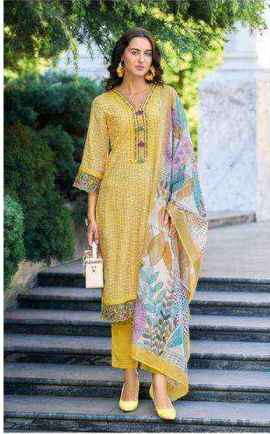

fashion

TRADITIONAL ETHNIC WEAR

AN INSPIRATIONAL FABRICS UNDER THE DESIGNER PRINTED, IS TRUE TO ITS NAME, **TRADITIONAL** AND FOR **WOMAN** FROM ALL WALKS OF LIFE.

IZHAR - 42735

KAILEE™

fashion

100%NATURAL FIBRE WEAR

IZHAR - 42734

PURE ELEGANCE WITH **ALLURING FLORAL** PATTERNS ON LACY FABRIC AND ADD GLAMOUR TO **YOUR STYLE**

IZHAR - **42734**

KAILEE™

couture

100% COTTON | 100% SILK

IZHAR - 42731

IZHAR - 42732

IZHAR - 42733

IZHAR - 42734

IZHAR - 42735

IZHAR - 42736

KALEE
fashions

IZHAAR

VOL - 3

KAILEE™