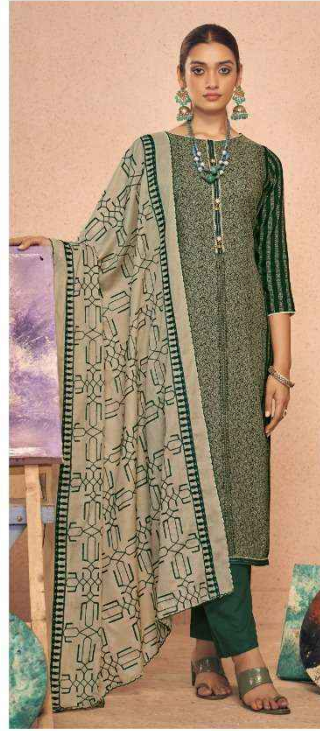

Azara
Karachi Suit

Black Berry

Vol-12

Azara
Karachi Suit

Black Berry

Vol-12

Quintessential

Radhika
FASHION

An expression of true luxury inspired
by the royals.
D.N.94003

Heritage

Radhika
FASHION

Exclusively designed to enrich the rich heritage of elegance.

D.N.94004

D.N.94001

D.N.94002

D.N.94003