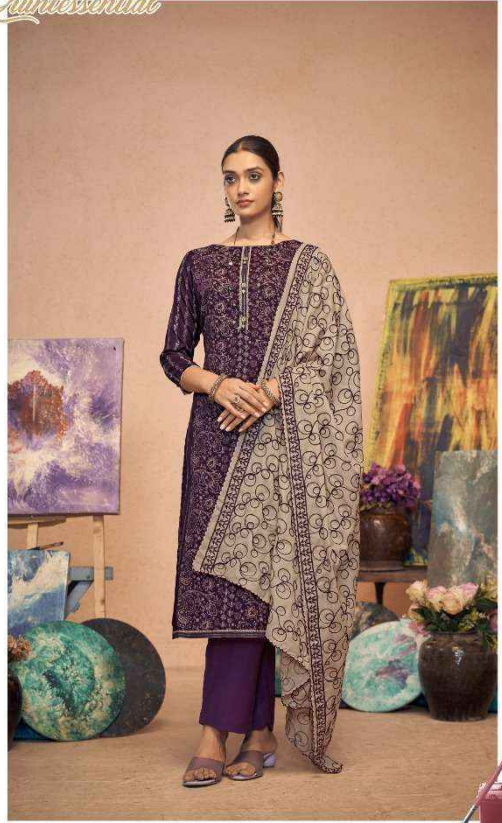

Quintessential

Radhika
FASHION